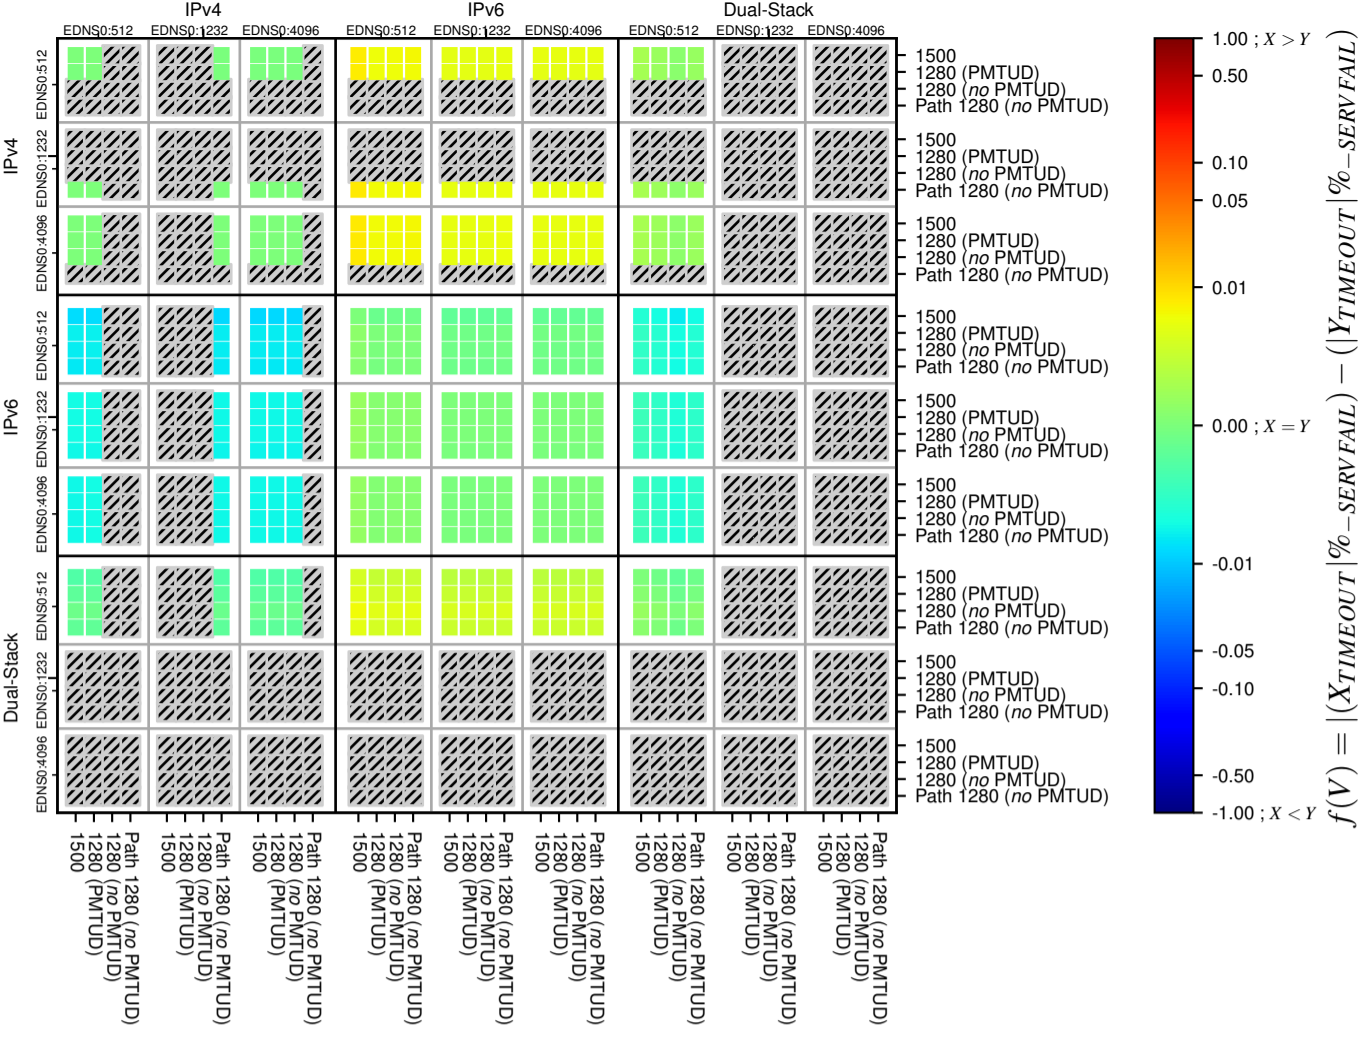

All Zones without DNSSEC for '.de'

All Zones with DNSSEC for '.de'

All Zones for '.de'