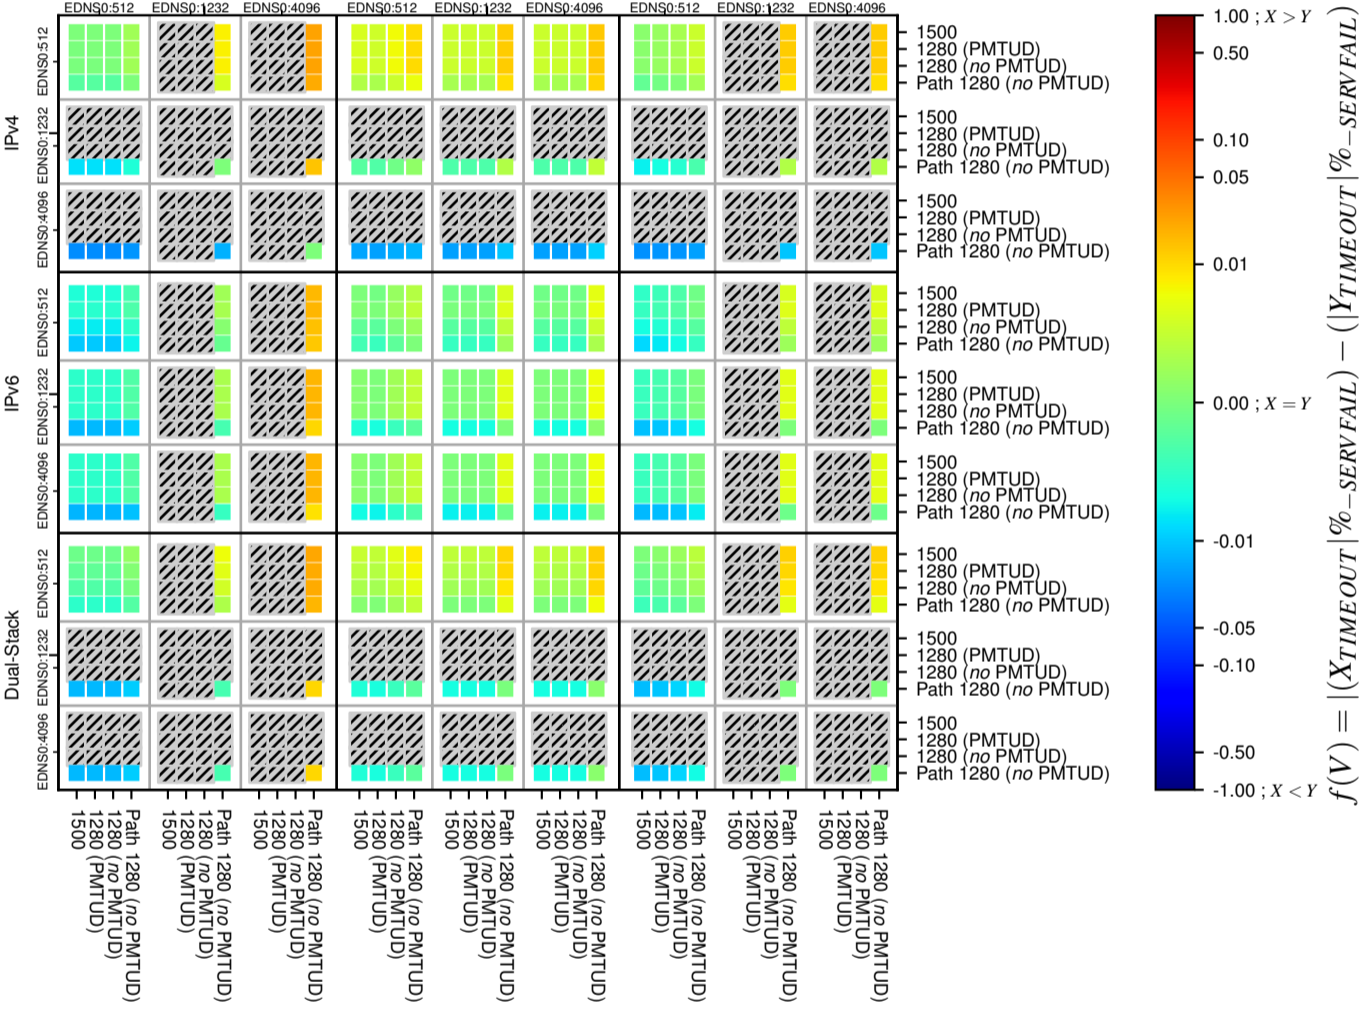

### All Zones without DNSSEC for '.nl'

### All Zones for '.nl'

$$f(V) = |X_{TIMEOUT} \% - SERVFAIL} - (Y_{TIMEOUT} \% - SERVFAIL)}$$

$$f(V) = |X_{TIMEOUT} \% - SERVFAIL} - (Y_{TIMEOUT} \% - SERVFAIL)}$$

$$f(V) = |X_{TIMEOUT} \% - SERVFAIL} - (Y_{TIMEOUT} \% - SERVFAIL)}$$