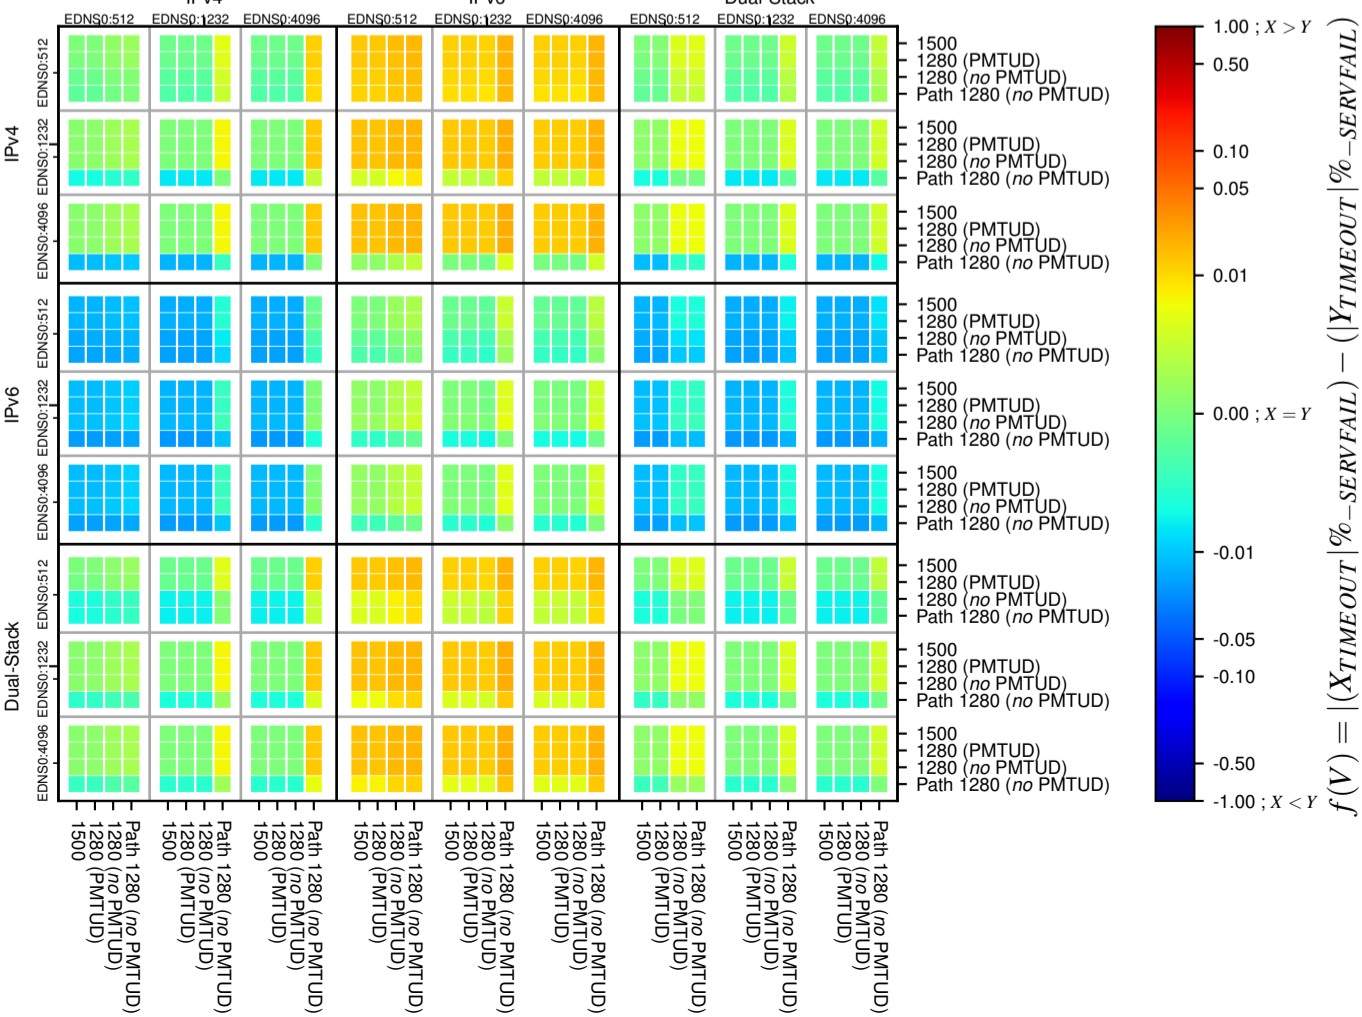

### All Zones without DNSSEC for '.nl'

### All Zones with DNSSEC for '.nl'

### All Zones for '.nl'

$$f(V) = |X_{TIMEOUT} \% - SERVFAIL} - (Y_{TIMEOUT} \% - SERVFAIL)}$$

$$f(V) = |X_{TIMEOUT} \% - SERVFAIL} - (Y_{TIMEOUT} \% - SERVFAIL)}$$

$$f(V) = |X_{TIMEOUT} \% - SERVFAIL} - (Y_{TIMEOUT} \% - SERVFAIL)}$$