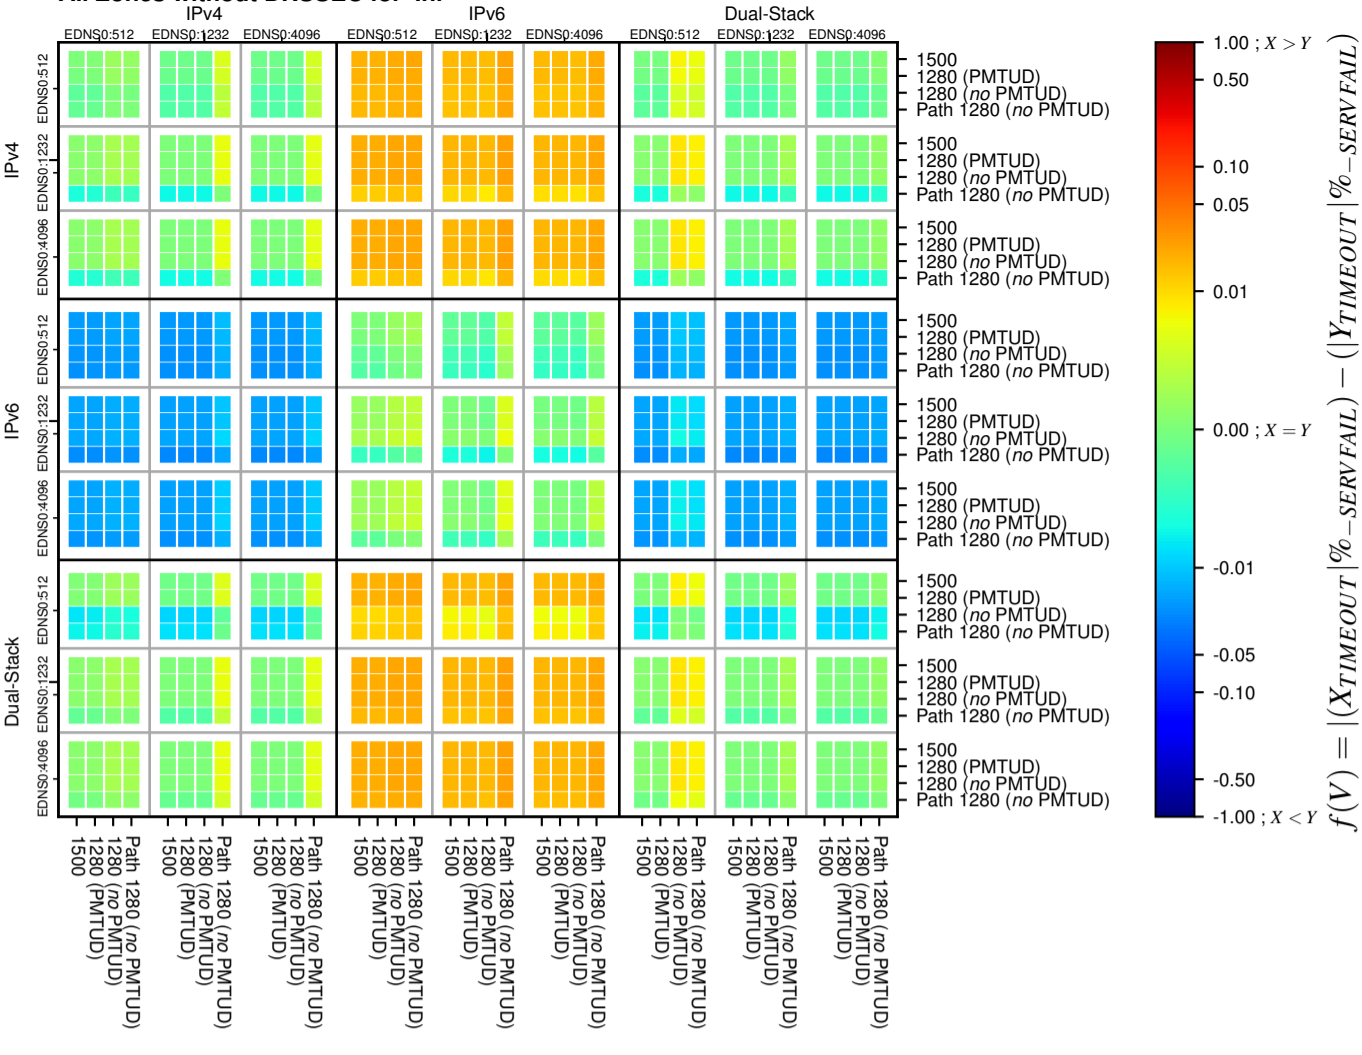

### All Zones without DNSSEC for '.nl'

### All Zones for '.nl'

$$f(V) = |X_{TIMEOUT} \% - SERVFAIL} - (Y_{TIMEOUT} \% - SERVFAIL)}$$

$$f(V) = |X_{TIMEOUT} \% - SERVFAIL} - (Y_{TIMEOUT} \% - SERVFAIL)}$$

$$f(V) = |X_{TIMEOUT} \% - SERVFAIL} - (Y_{TIMEOUT} \% - SERVFAIL)}$$