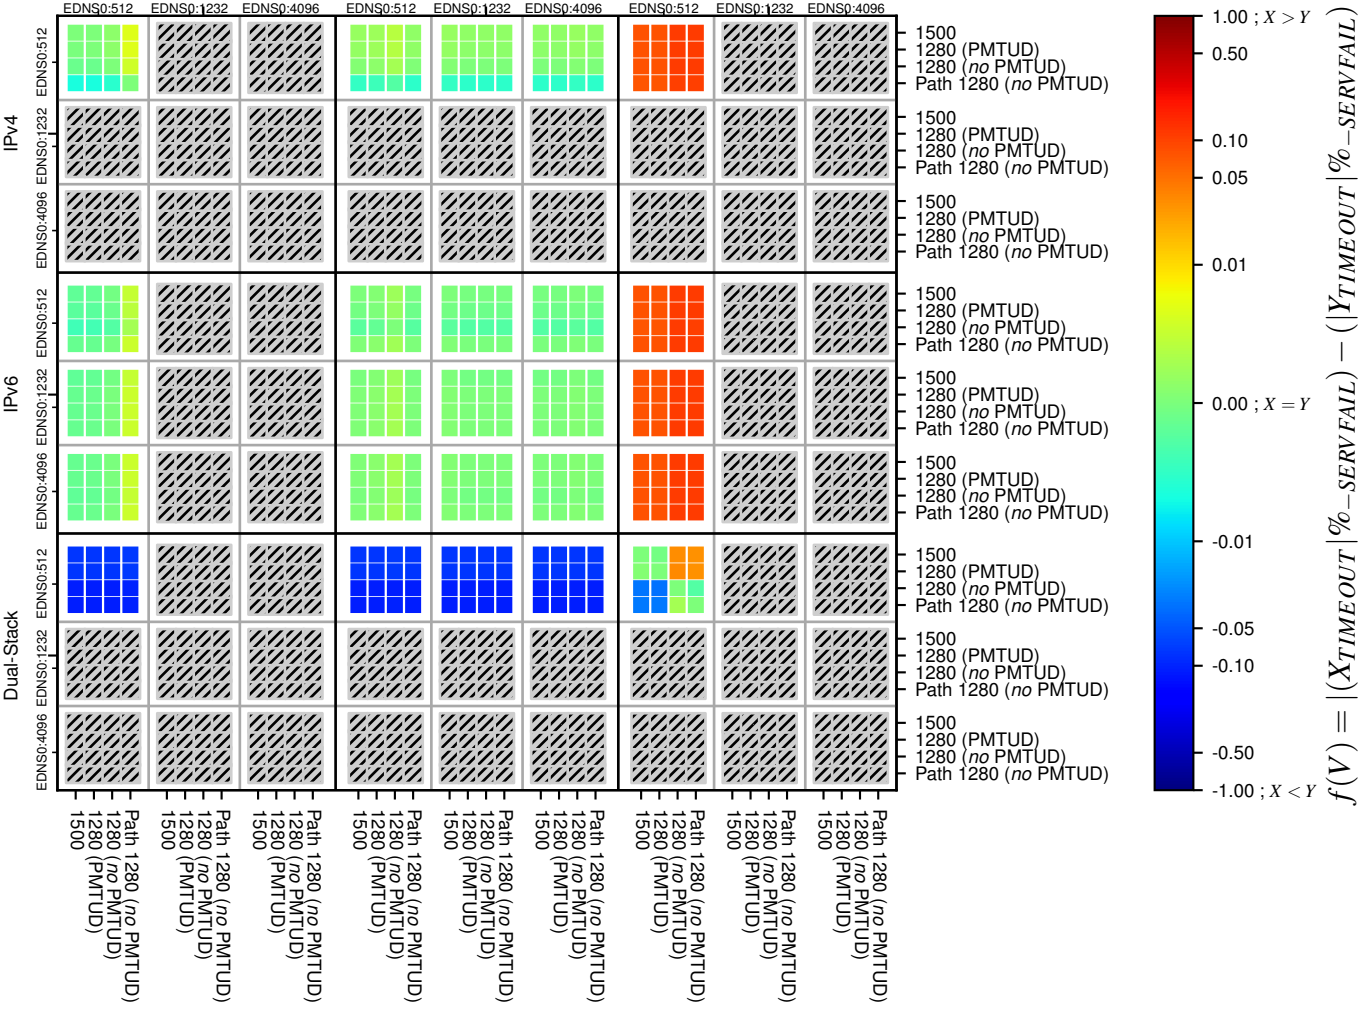

All Zones without DNSSEC for '.org'

All Zones with DNSSEC for '.org'

All Zones for '.org'

$$f(V) = |(X_{TIMEOUT} | \% - SERVFAIL) - (Y_{TIMEOUT} | \% - SERVFAIL)|$$

$$f(V) = |(X_{TIMEOUT} | \% - SERVFAIL) - (Y_{TIMEOUT} | \% - SERVFAIL)|$$

$$f(V) = |(X_{TIMEOUT} | \% - SERVFAIL) - (Y_{TIMEOUT} | \% - SERVFAIL)|$$