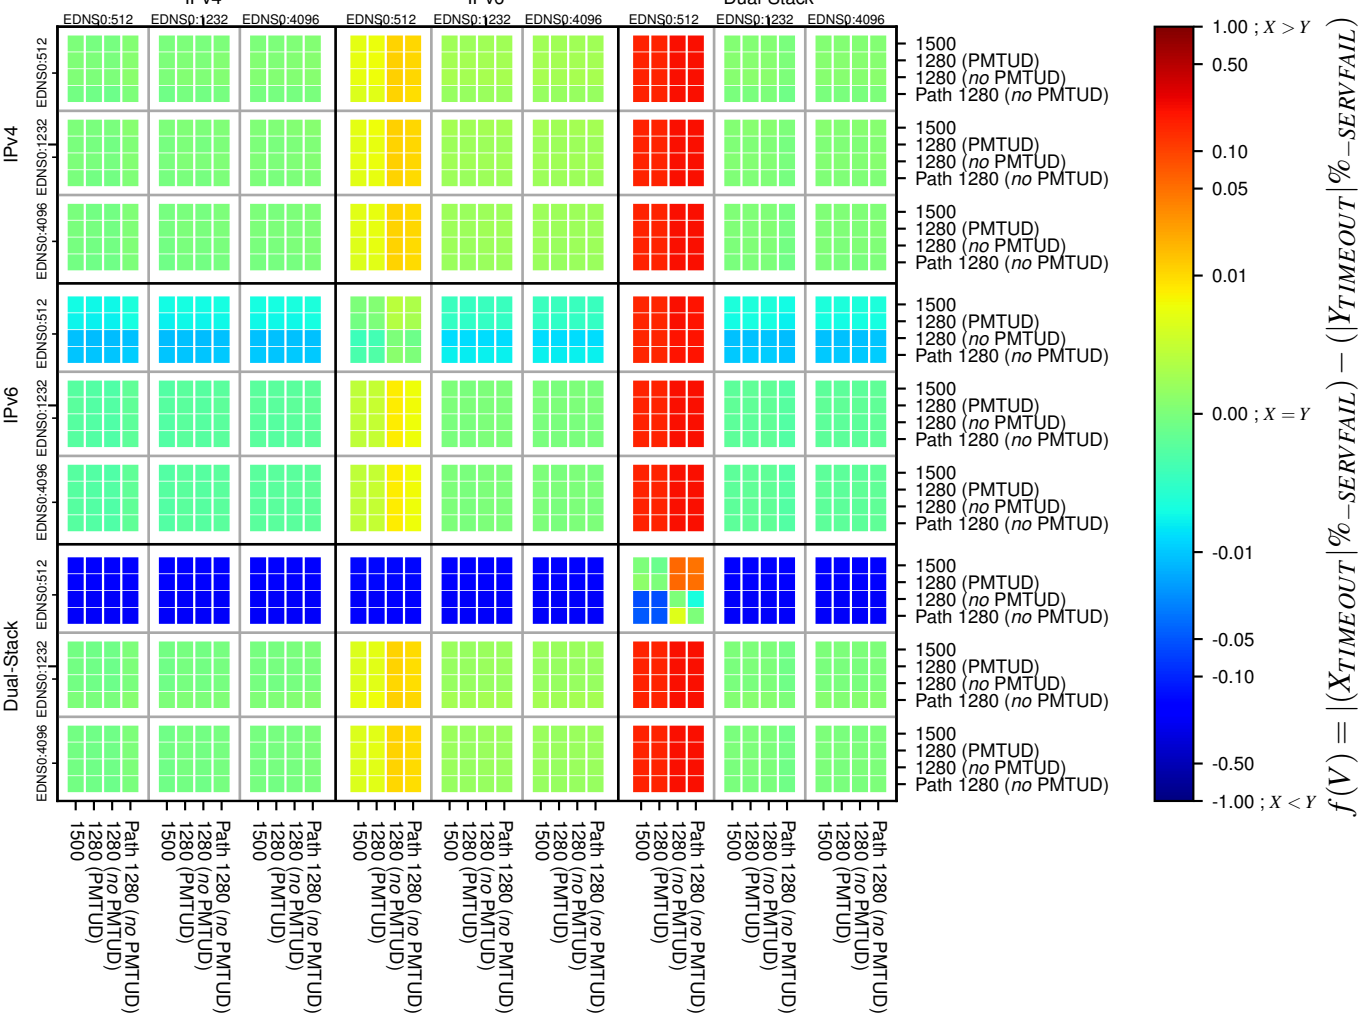

All Zones without DNSSEC for '.org'

All Zones with DNSSEC for '.org'

All Zones for '.org'

$$f(V) = |(X_{TIMEOUT} | \% - SERVFAIL) - (Y_{TIMEOUT} | \% - SERVFAIL)|$$

$$f(V) = |(X_{TIMEOUT} | \% - SERVFAIL) - (Y_{TIMEOUT} | \% - SERVFAIL)|$$

$$f(V) = |(X_{TIMEOUT} | \% - SERVFAIL) - (Y_{TIMEOUT} | \% - SERVFAIL)|$$