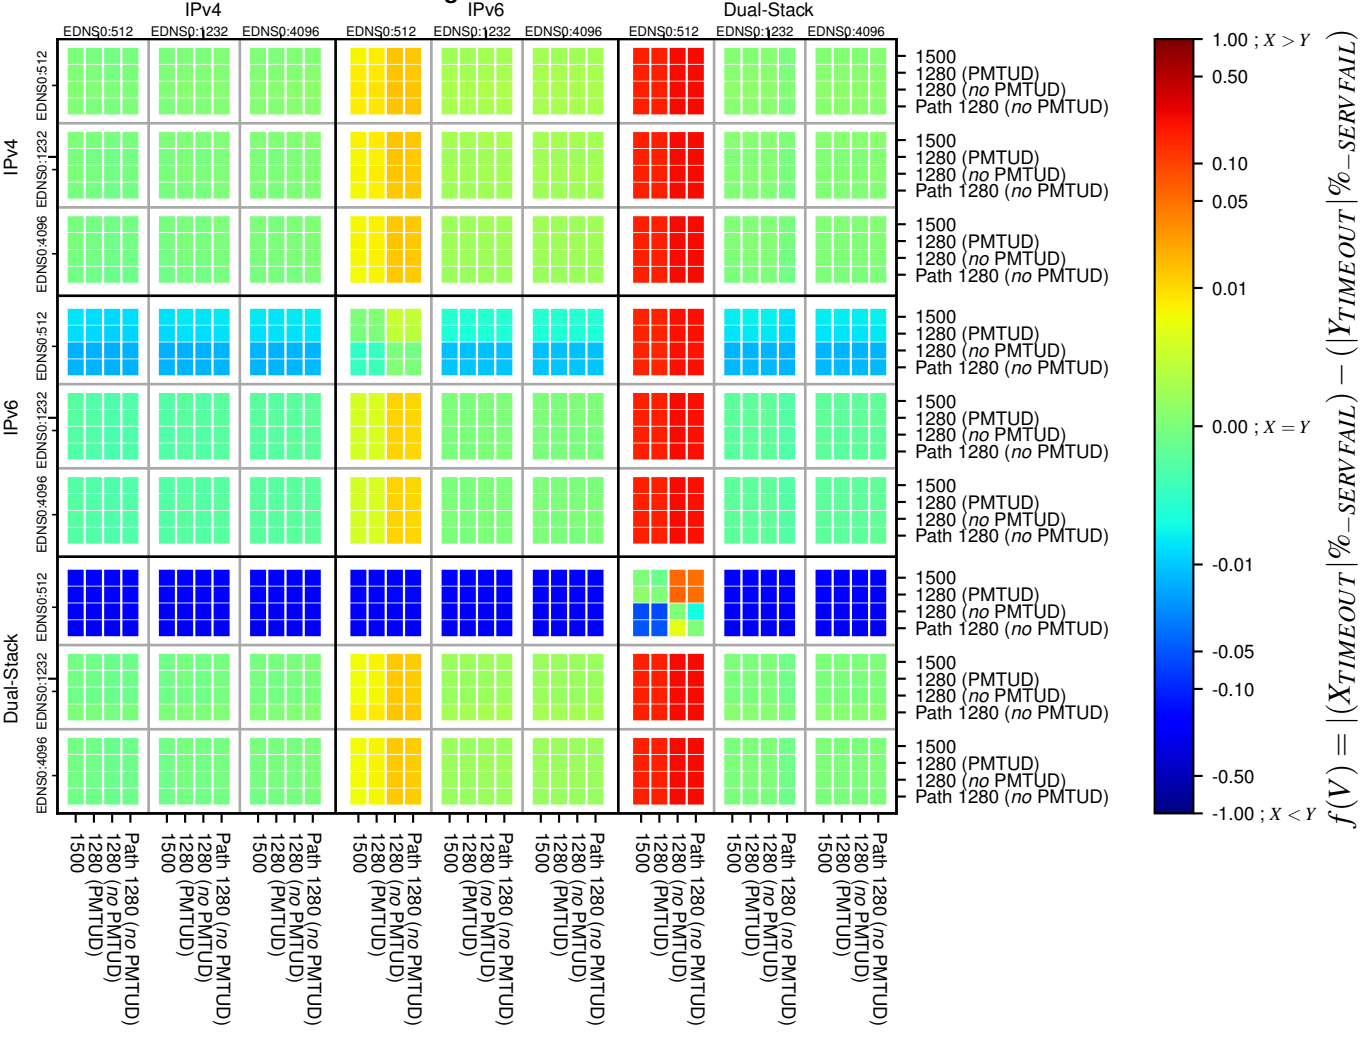

All Zones without DNSSEC for '.org'

All Zones with DNSSEC for '.org'

All Zones for '.org'

$$f(V) = |(X_{TIMEOUT} | \% - SERVFAIL) - (Y_{TIMEOUT} | \% - SERVFAIL)|$$

$$f(V) = |(X_{TIMEOUT} | \% - SERVFAIL) - (Y_{TIMEOUT} | \% - SERVFAIL)|$$

$$f(V) = |(X_{TIMEOUT} | \% - SERVFAIL) - (Y_{TIMEOUT} | \% - SERVFAIL)|$$