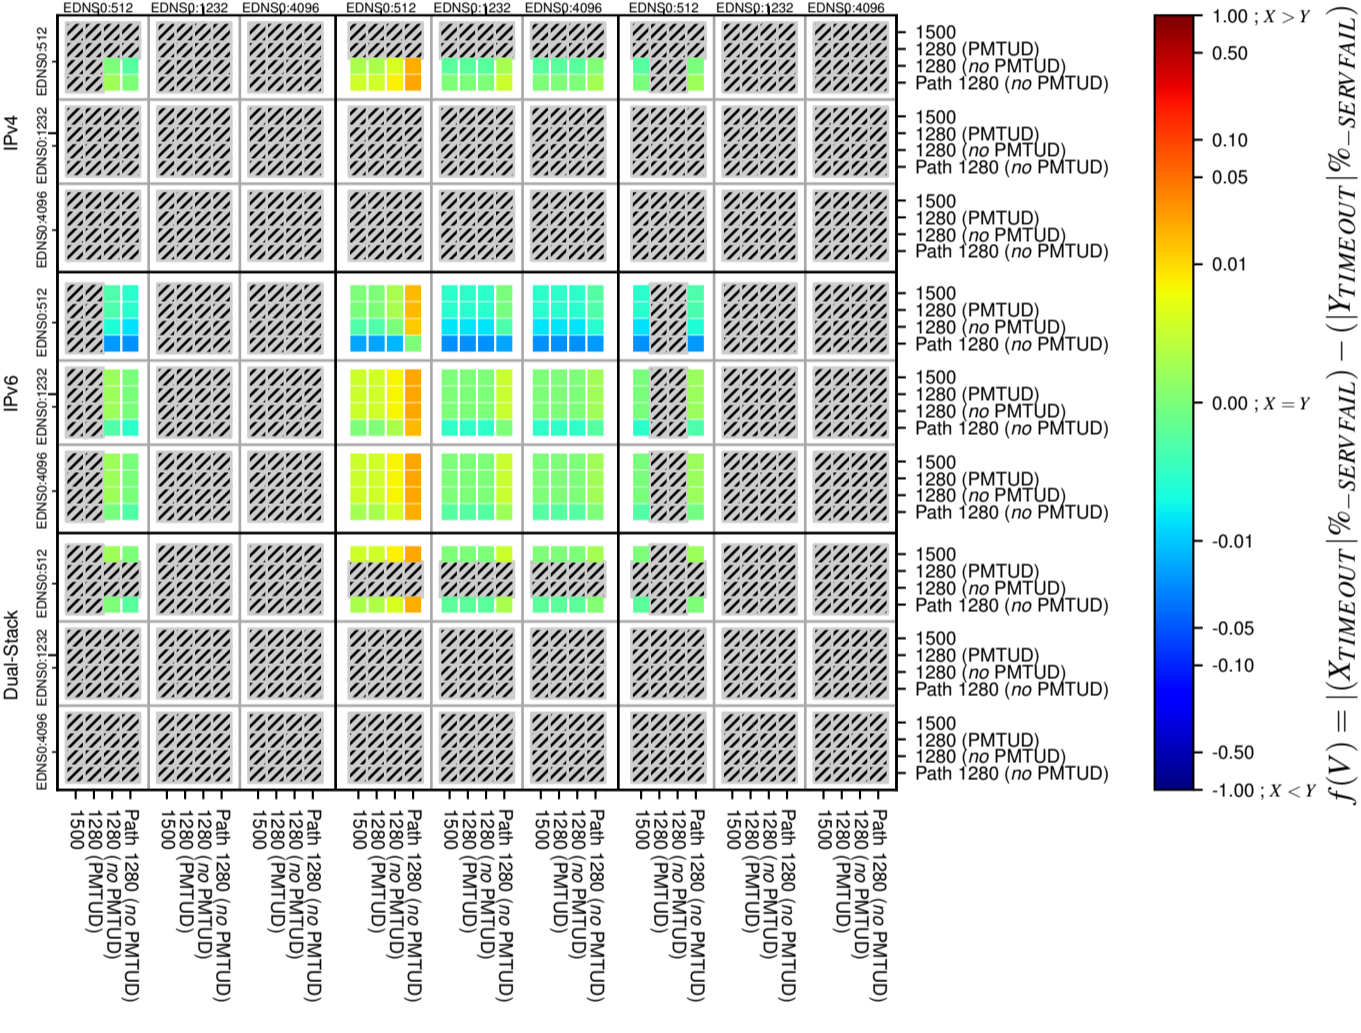

All Zones without DNSSEC for '.se'

All Zones with DNSSEC for '.se'

All Zones for '.se'