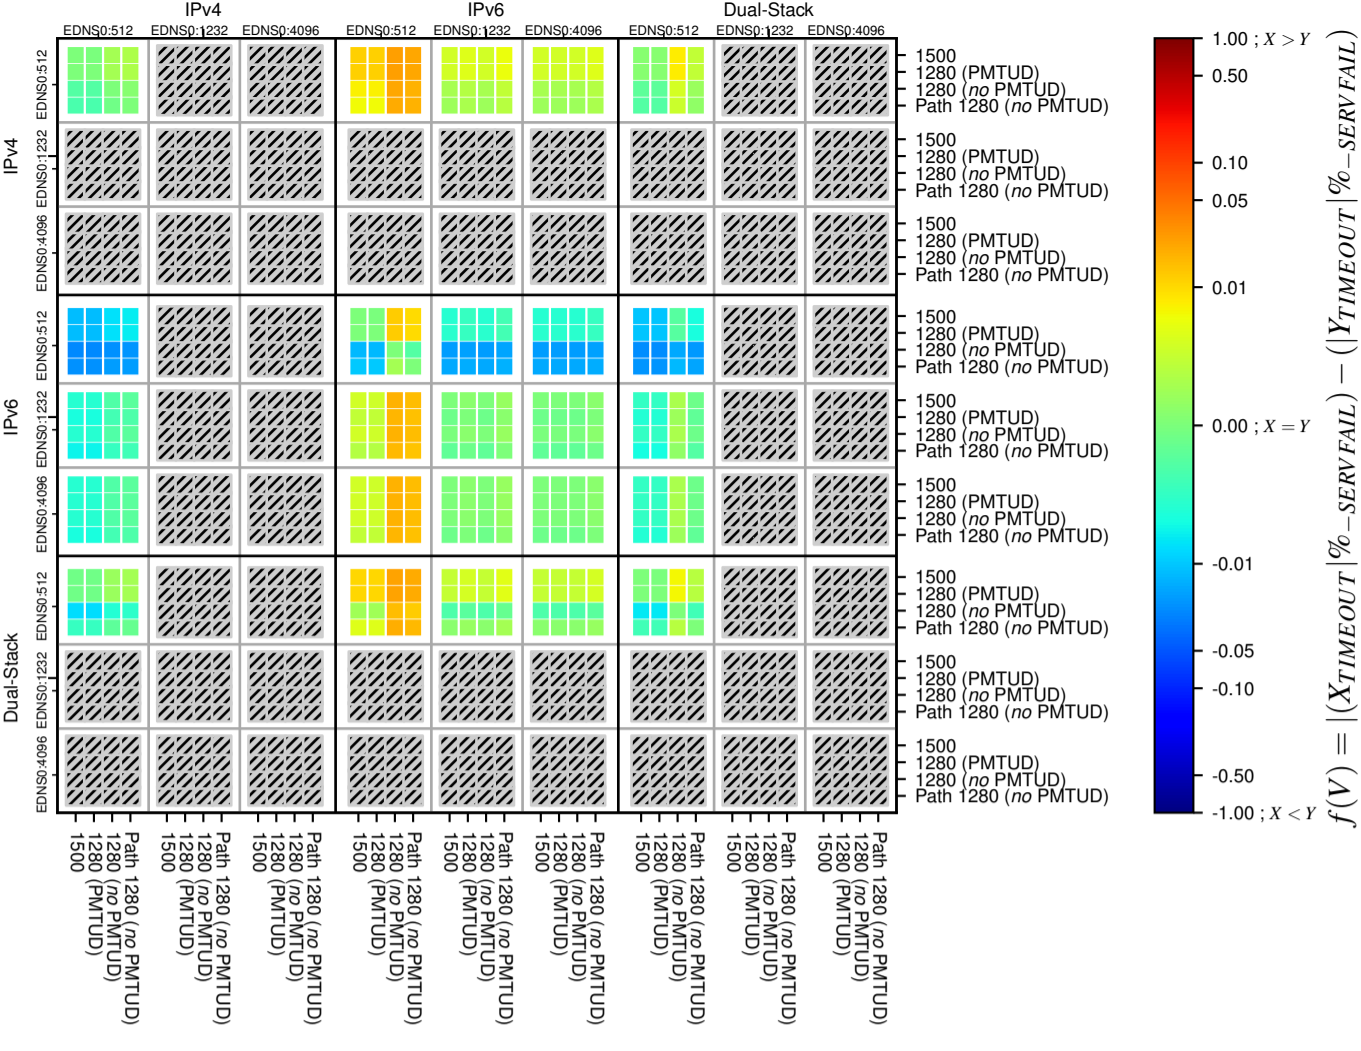

All Zones without DNSSEC for '.se'

All Zones with DNSSEC for '.se'

All Zones for '.se'