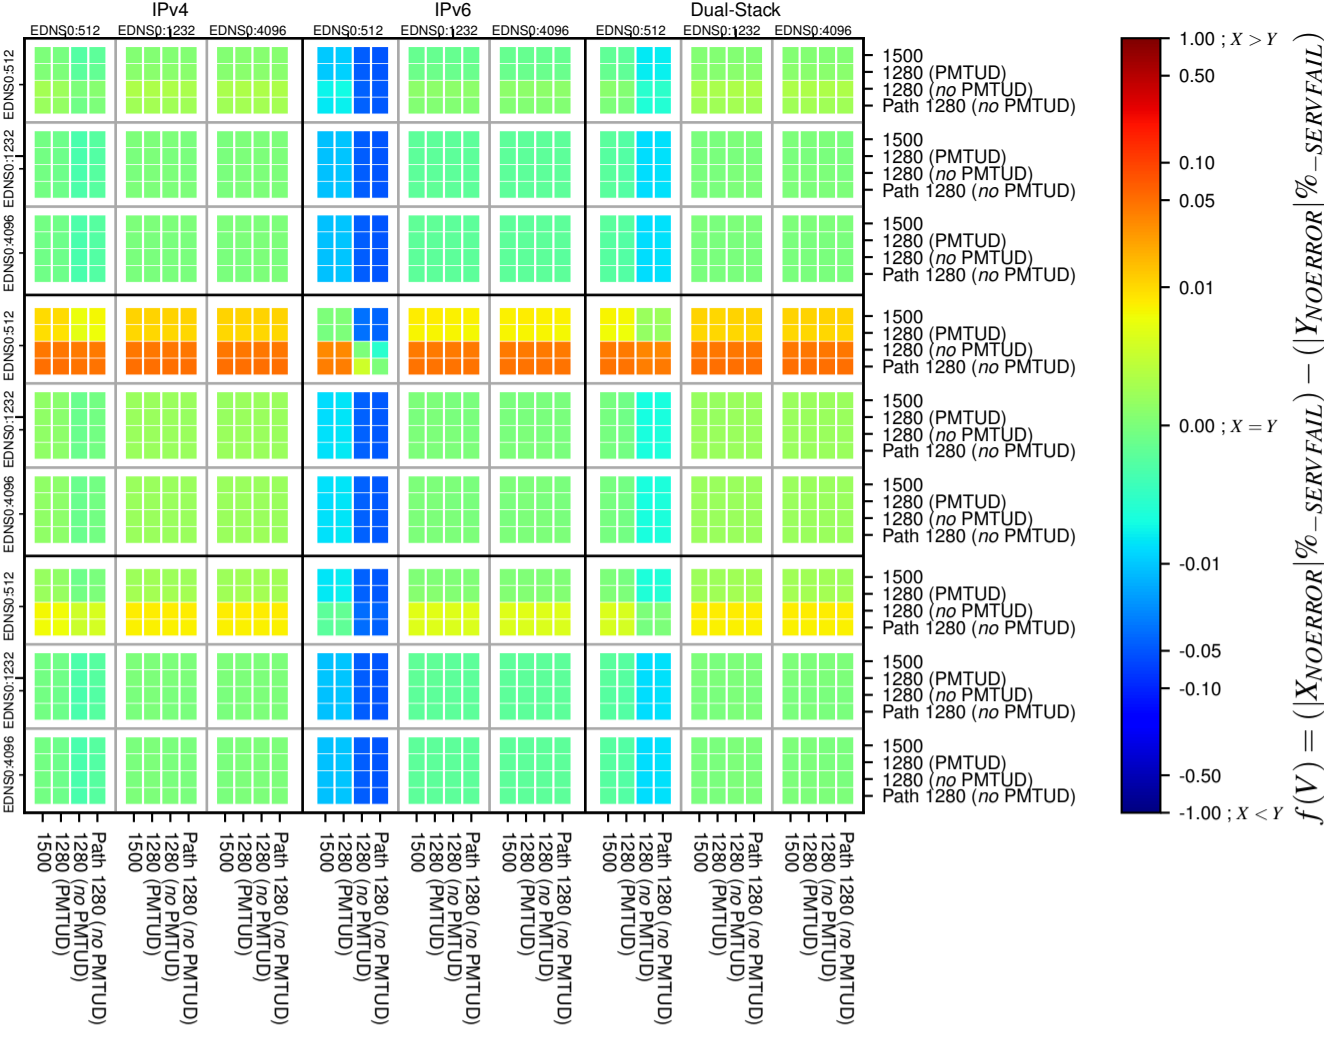

All Zones without DNSSEC for '.com'

All Zones with DNSSEC for '.com'

All Zones for '.com'

$$f(V) = (|X_{NOERROR}| \% - SERVFAIL) - (|Y_{NOERROR}| \% - SERVFAIL)$$

$$f(V) = (|X_{NOERROR}| \% - SERVFAIL) - (|Y_{NOERROR}| \% - SERVFAIL)$$

$$f(V) = (|X_{NOERROR}| \% - SERVFAIL) - (|Y_{NOERROR}| \% - SERVFAIL)$$