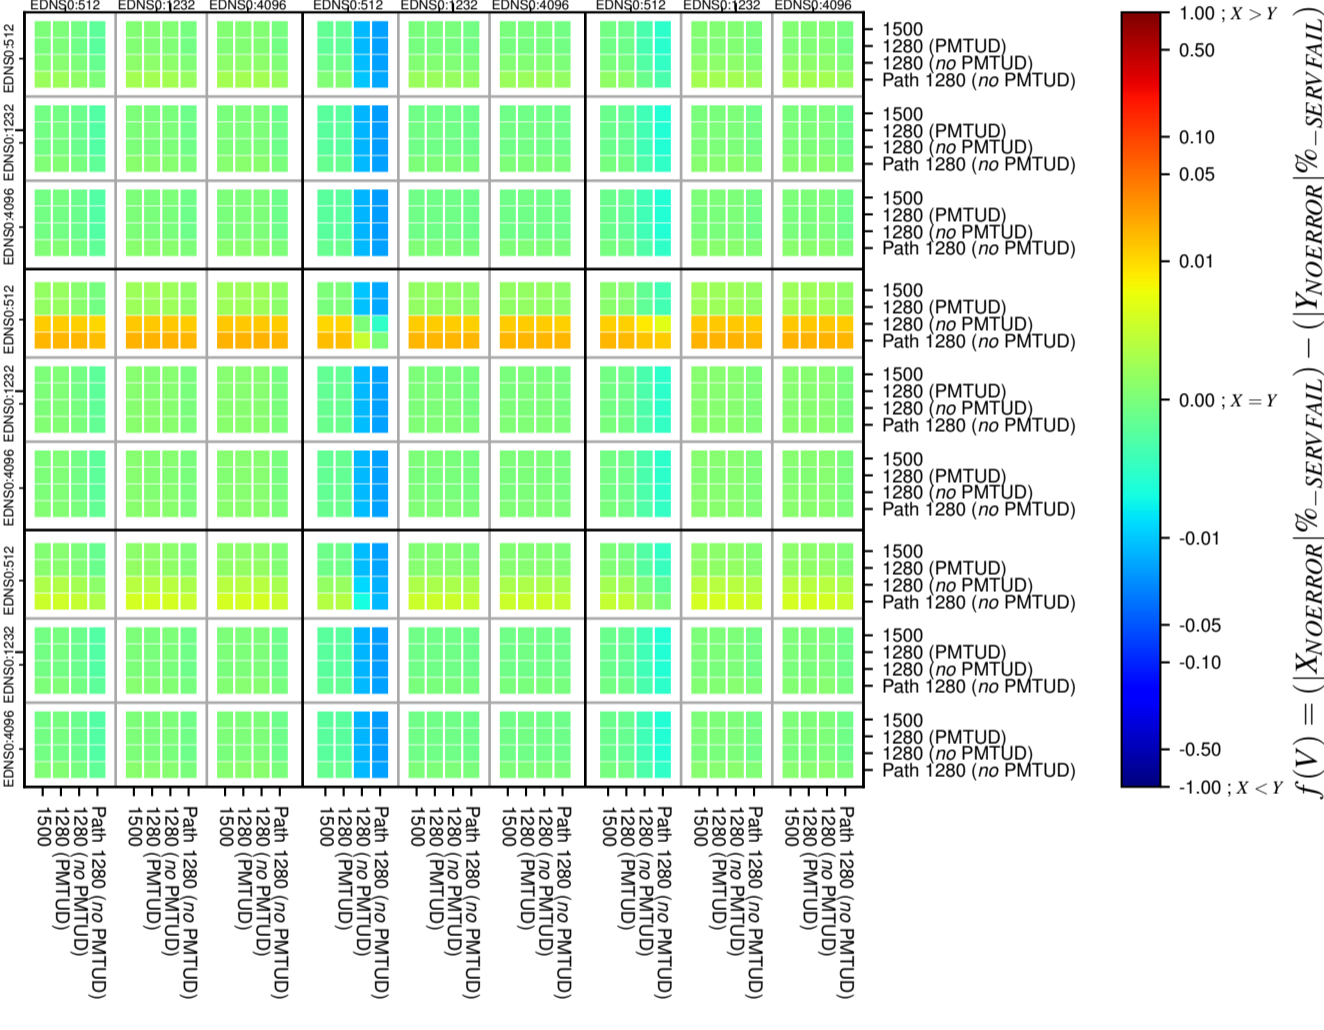

All Zones without DNSSEC for '.com'

All Zones with DNSSEC for '.com'

All Zones for '.com'

$$f(V) = (|X_{NOERROR}| \% - SERVFAIL) - (|Y_{NOERROR}| \% - SERVFAIL)$$

$$f(V) = (|X_{NOERROR}| \% - SERVFAIL) - (|Y_{NOERROR}| \% - SERVFAIL)$$

$$f(V) = (|X_{NOERROR}| \% - SERVFAIL) - (|Y_{NOERROR}| \% - SERVFAIL)$$