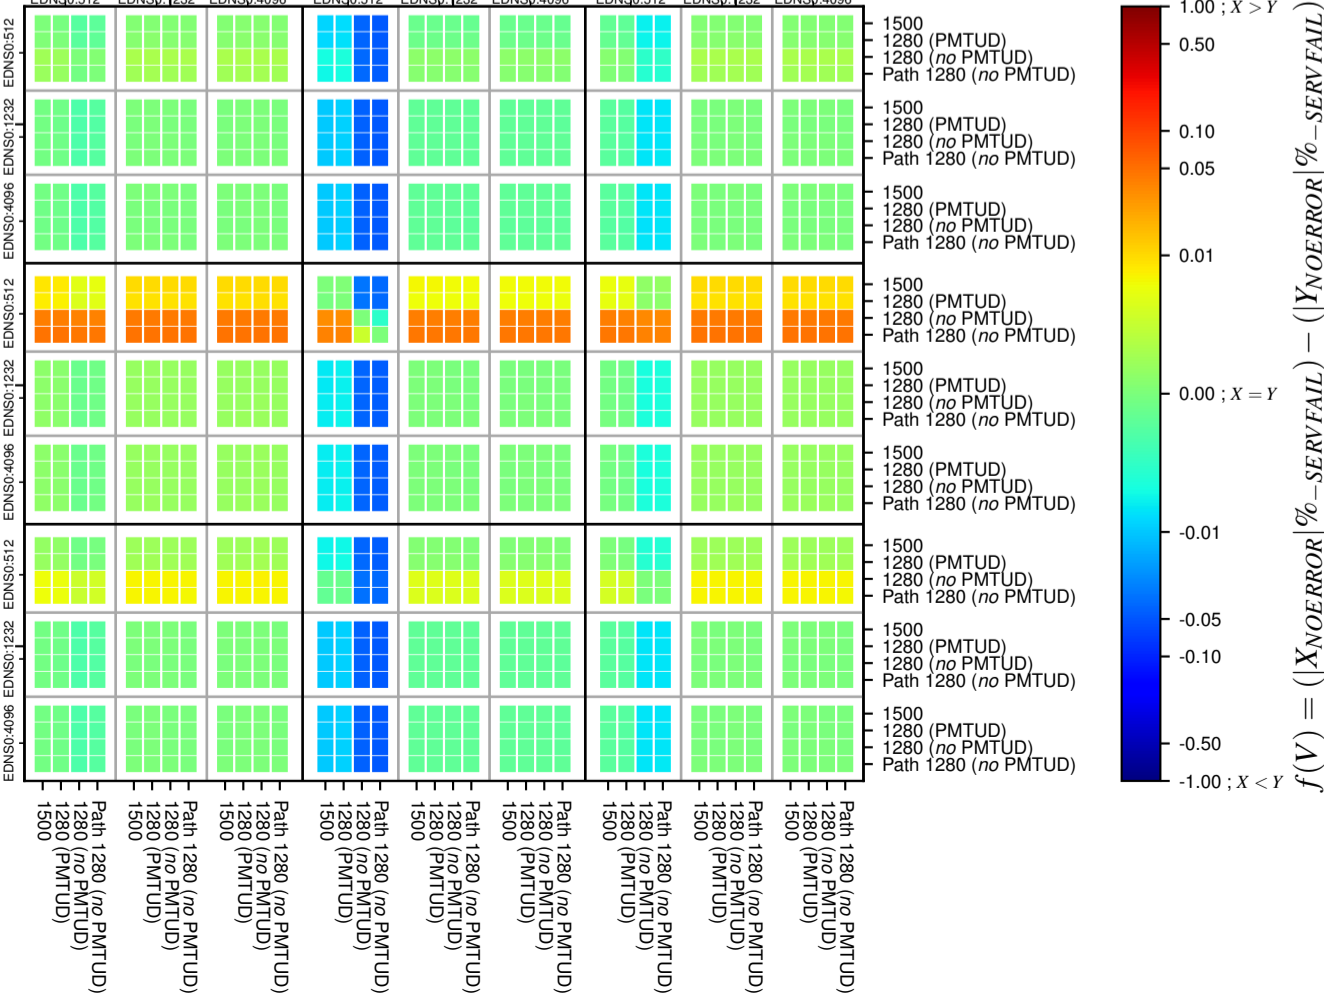

All Zones without DNSSEC for '.com'

All Zones with DNSSEC for '.com'

All Zones for '.com'

$$f(V) = (|X_{NOERROR}| \% - SERVFAIL) - (|Y_{NOERROR}| \% - SERVFAIL)$$

$$f(V) = (|X_{NOERROR}| \% - SERVFAIL) - (|Y_{NOERROR}| \% - SERVFAIL)$$

$$f(V) = (|X_{NOERROR}| \% - SERVFAIL) - (|Y_{NOERROR}| \% - SERVFAIL)$$