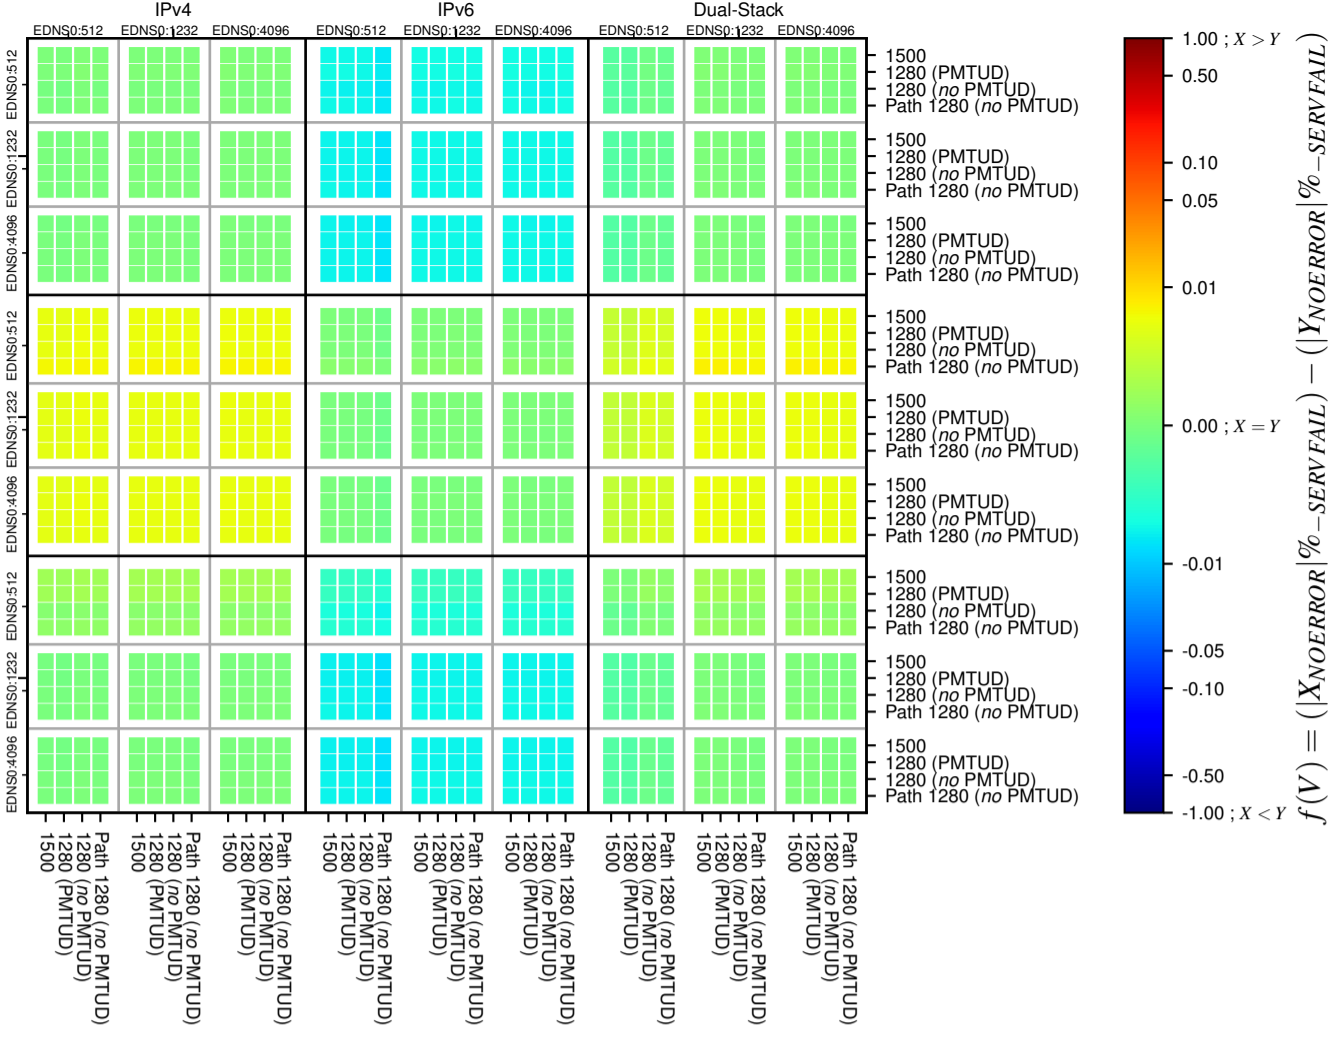

### All Zones without DNSSEC for '.de'