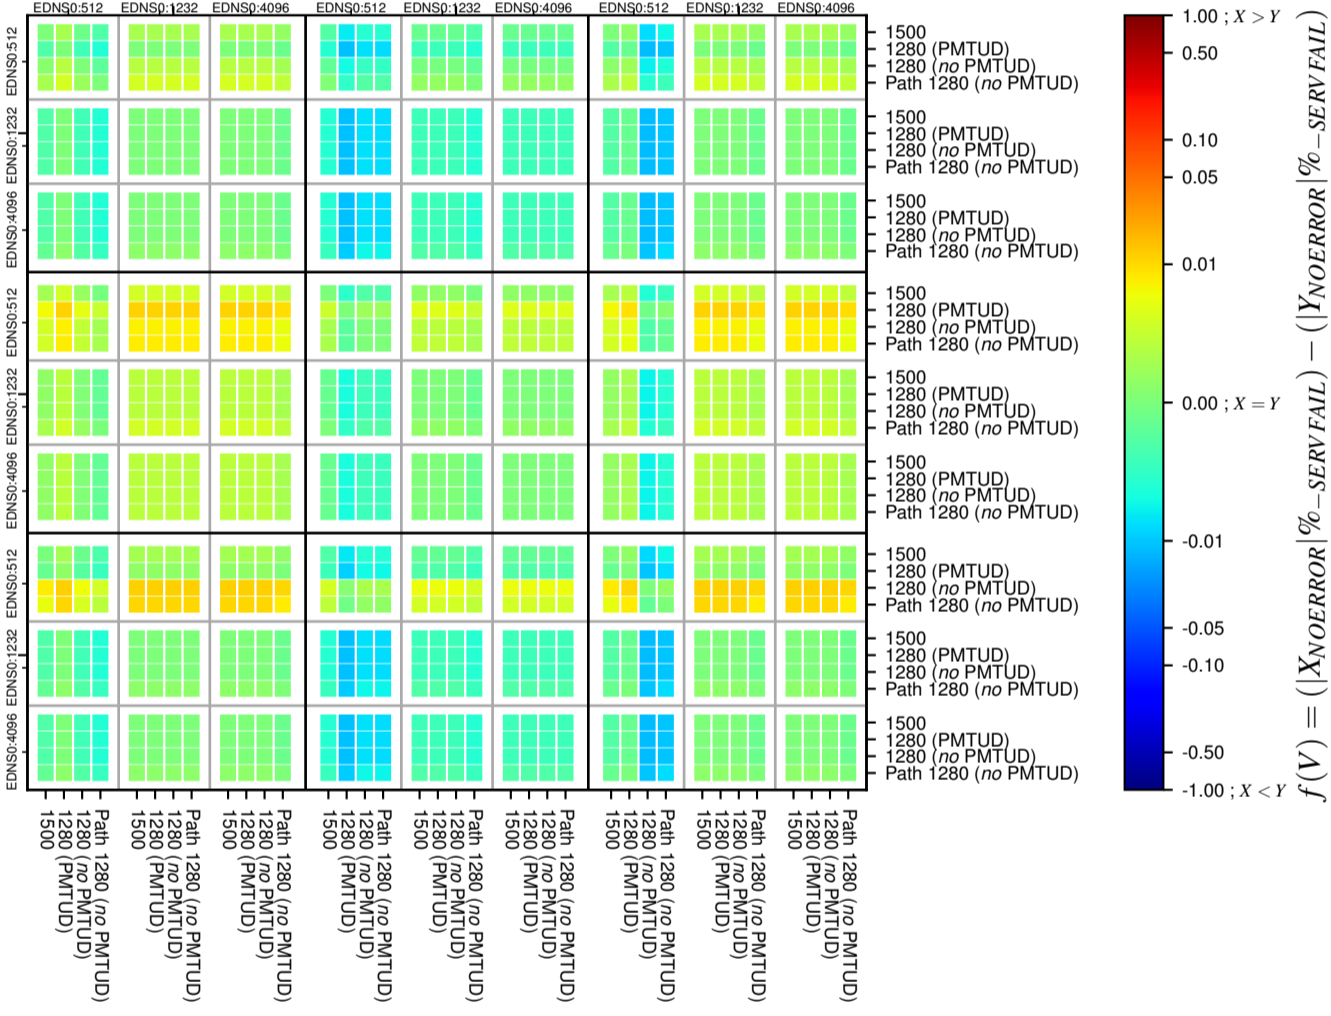

All Zones with DNSSEC for '.de'