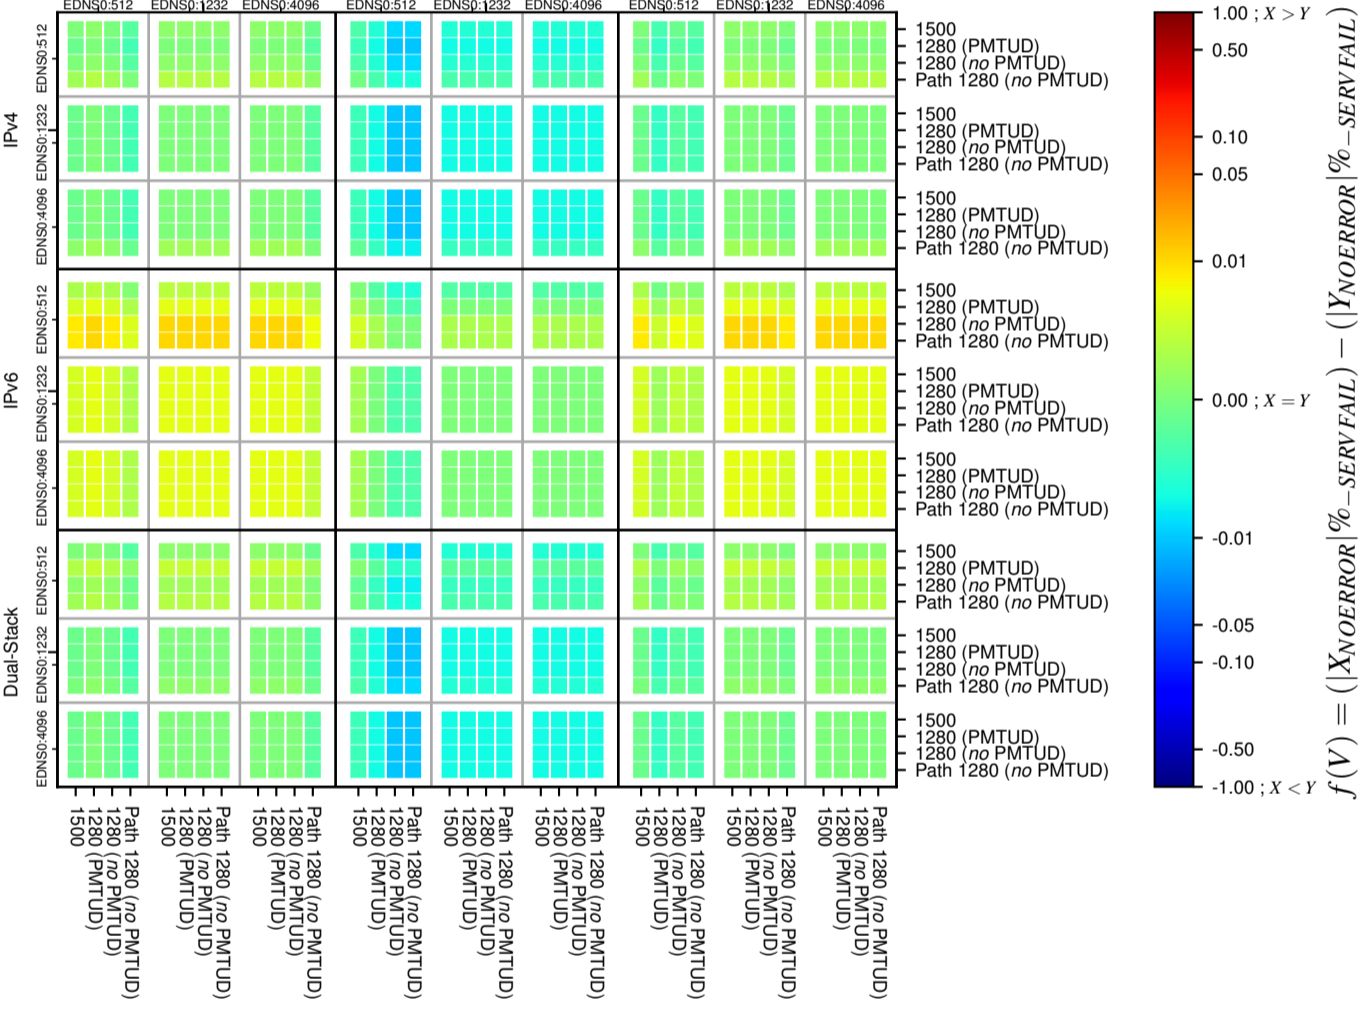

All Zones without DNSSEC for '.fr'

All Zones with DNSSEC for '.fr'

All Zones for '.fr'

$$f(V) = (|X_{NOERROR}| \% - SERVFAIL) - (|Y_{NOERROR}| \% - SERVFAIL)$$

$$f(V) = (|X_{NOERROR}| \% - SERVFAIL) - (|Y_{NOERROR}| \% - SERVFAIL)$$

$$f(V) = (|X_{NOERROR}| \% - SERVFAIL) - (|Y_{NOERROR}| \% - SERVFAIL)$$