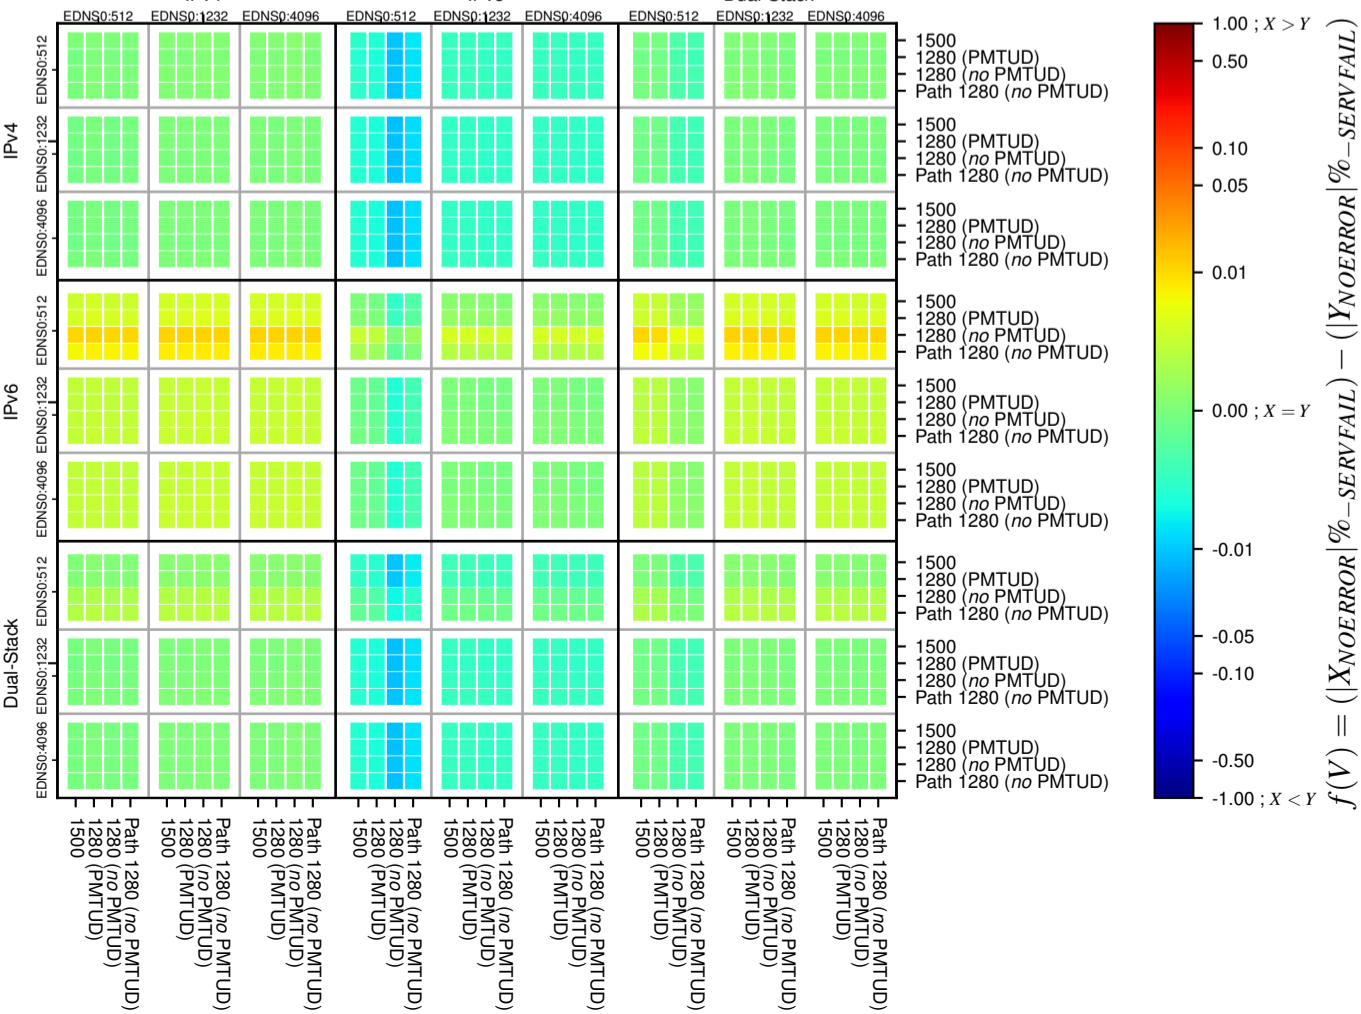

All Zones without DNSSEC for '.fr'

All Zones with DNSSEC for '.fr'

All Zones for '.fr'

$$f(V) = (|X_{NOERROR}| \% - SERVFAIL) - (|Y_{NOERROR}| \% - SERVFAIL)$$

$$f(V) = (|X_{NOERROR}| \% - SERVFAIL) - (|Y_{NOERROR}| \% - SERVFAIL)$$

$$f(V) = (|X_{NOERROR}| \% - SERVFAIL) - (|Y_{NOERROR}| \% - SERVFAIL)$$