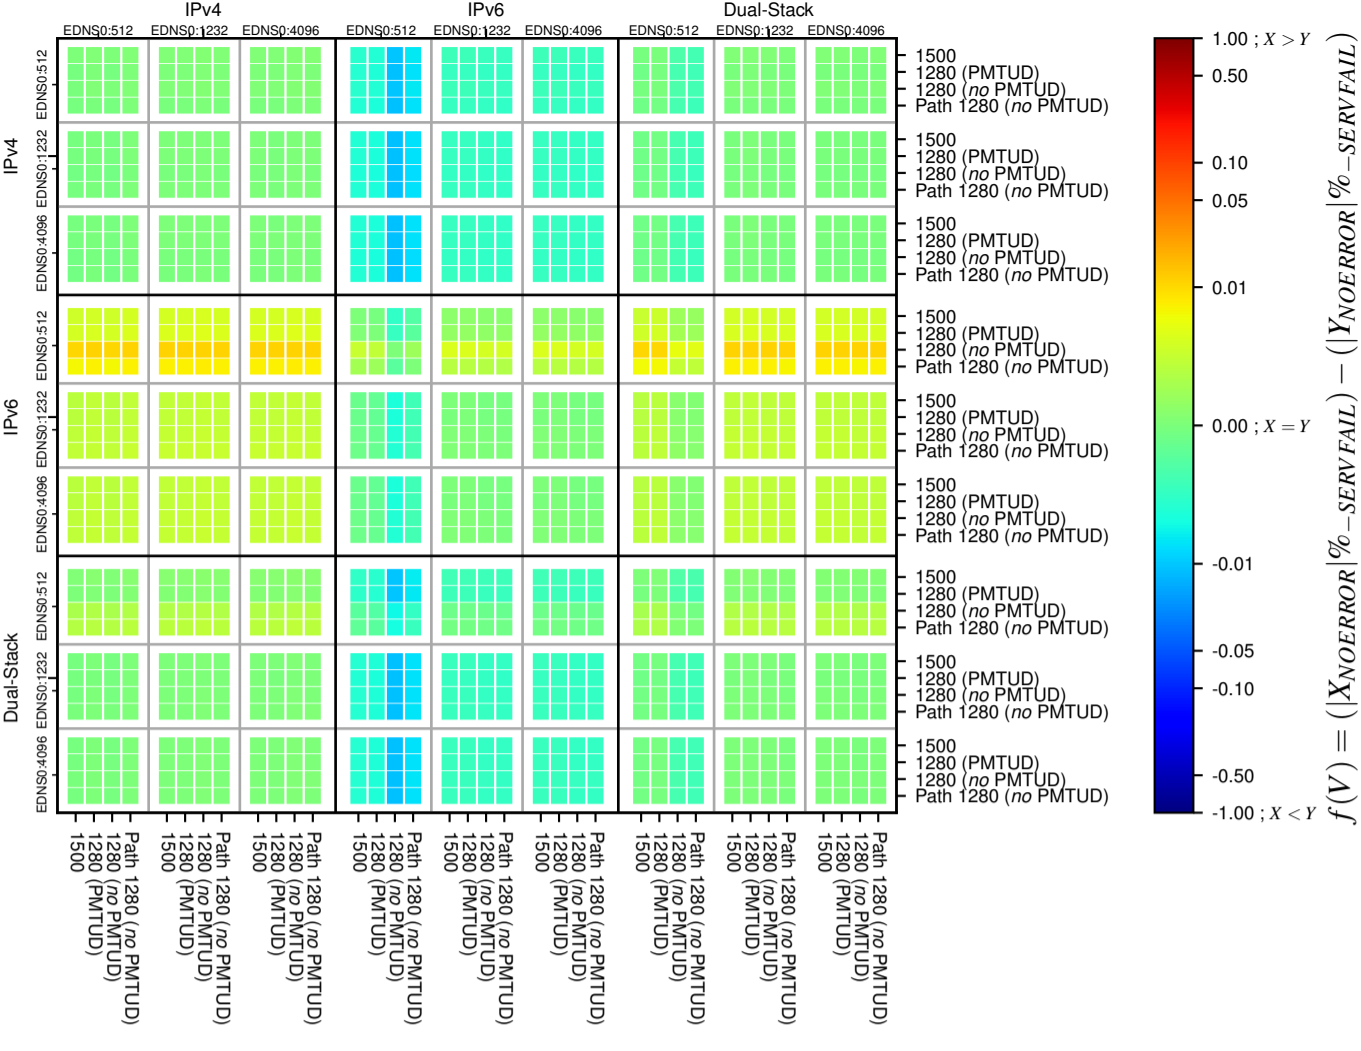

All Zones without DNSSEC for '.fr'

All Zones with DNSSEC for '.fr'

All Zones for '.fr'

$$f(V) = (|X_{NOERROR}| \% - SERVFAIL) - (|Y_{NOERROR}| \% - SERVFAIL)$$

$$f(V) = (|X_{NOERROR}| \% - SERVFAIL) - (|Y_{NOERROR}| \% - SERVFAIL)$$

$$f(V) = (|X_{NOERROR}| \% - SERVFAIL) - (|Y_{NOERROR}| \% - SERVFAIL)$$