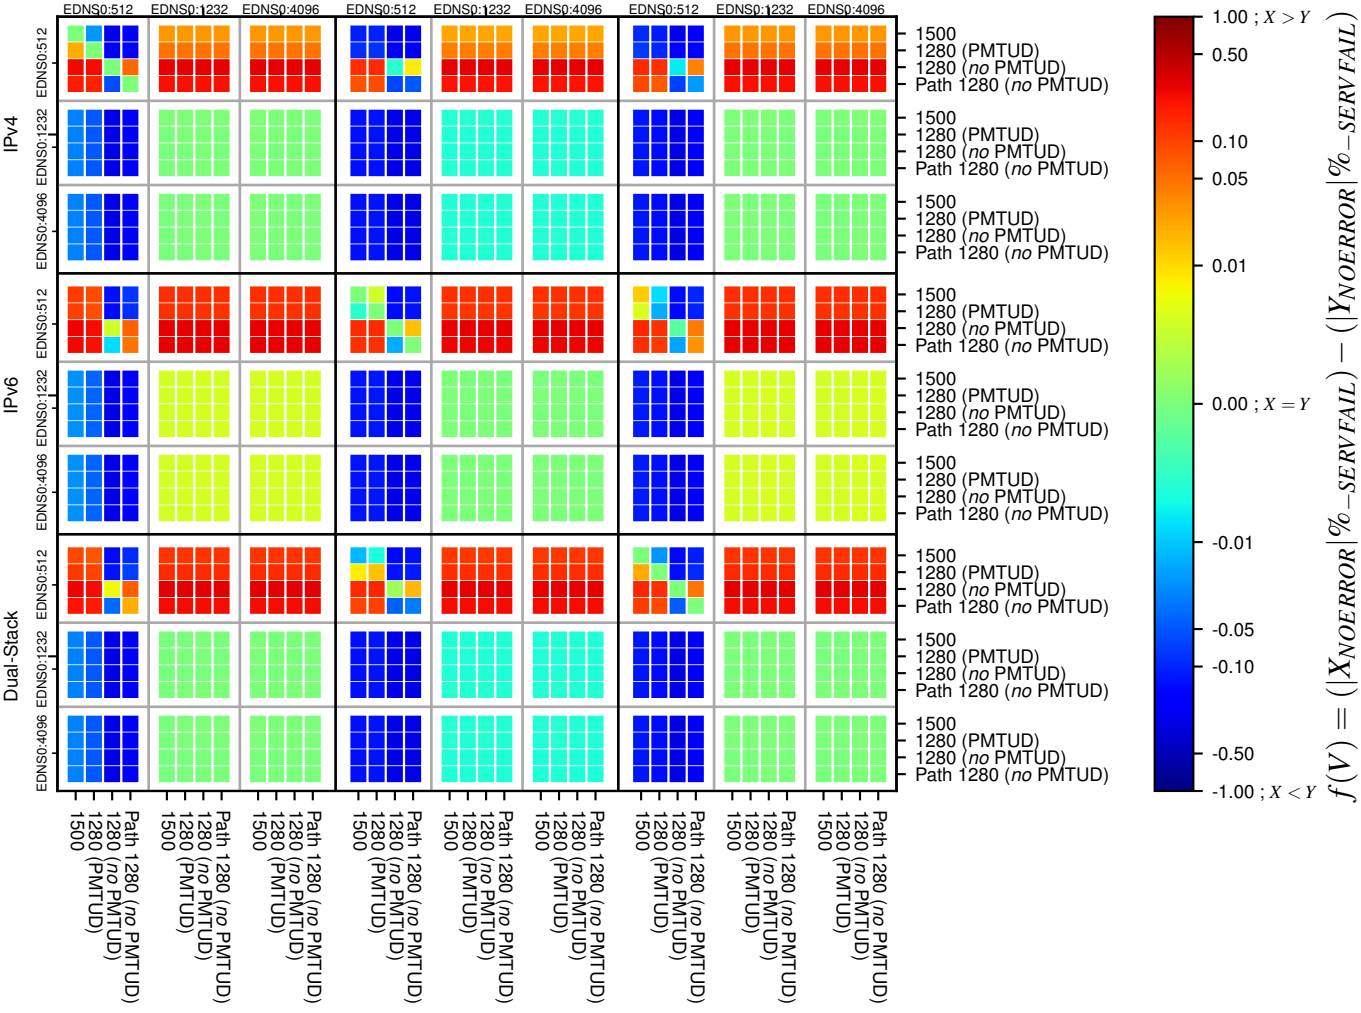

All Zones without DNSSEC for '.jp'

All Zones with DNSSEC for '.jp'

All Zones for '.jp'

$$f(V) = (|X_{NOERROR}| \% - SERVFAIL) - (|Y_{NOERROR}| \% - SERVFAIL)$$

$$f(V) = (|X_{NOERROR}| \% - SERVFAIL) - (|Y_{NOERROR}| \% - SERVFAIL)$$

$$f(V) = (|X_{NOERROR}| \% - SERVFAIL) - (|Y_{NOERROR}| \% - SERVFAIL)$$