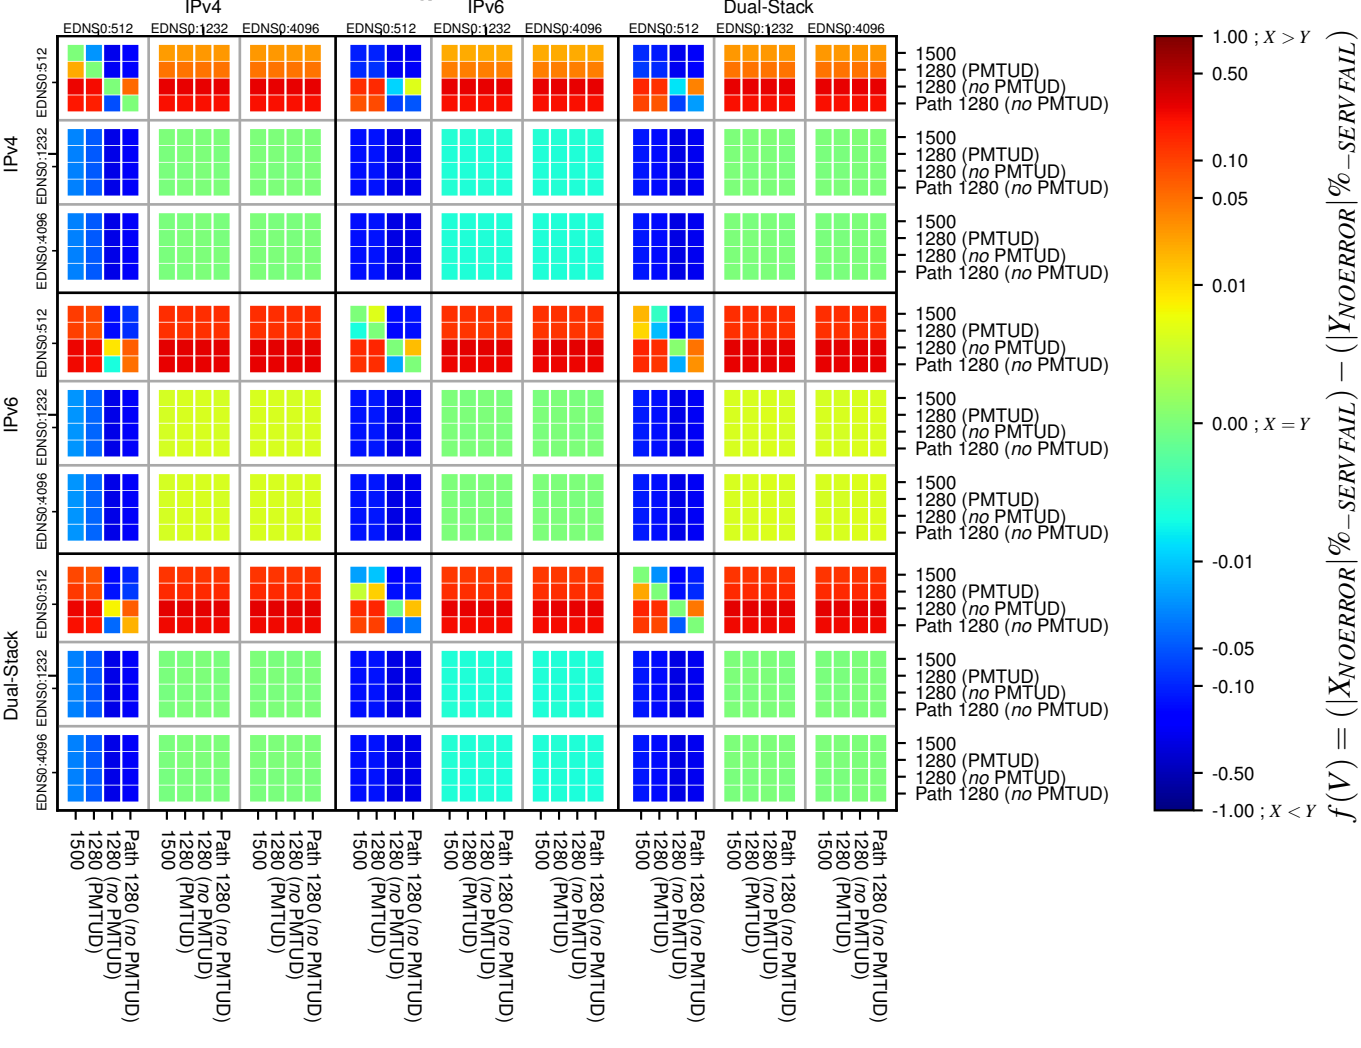

All Zones without DNSSEC for '.jp'

All Zones with DNSSEC for '.jp'

All Zones for '.jp'

$$f(V) = (|X_{NOERROR}| \% - SERVFAIL) - (|Y_{NOERROR}| \% - SERVFAIL)$$

$$f(V) = (|X_{NOERROR}| \% - SERVFAIL) - (|Y_{NOERROR}| \% - SERVFAIL)$$

$$f(V) = (|X_{NOERROR}| \% - SERVFAIL) - (|Y_{NOERROR}| \% - SERVFAIL)$$