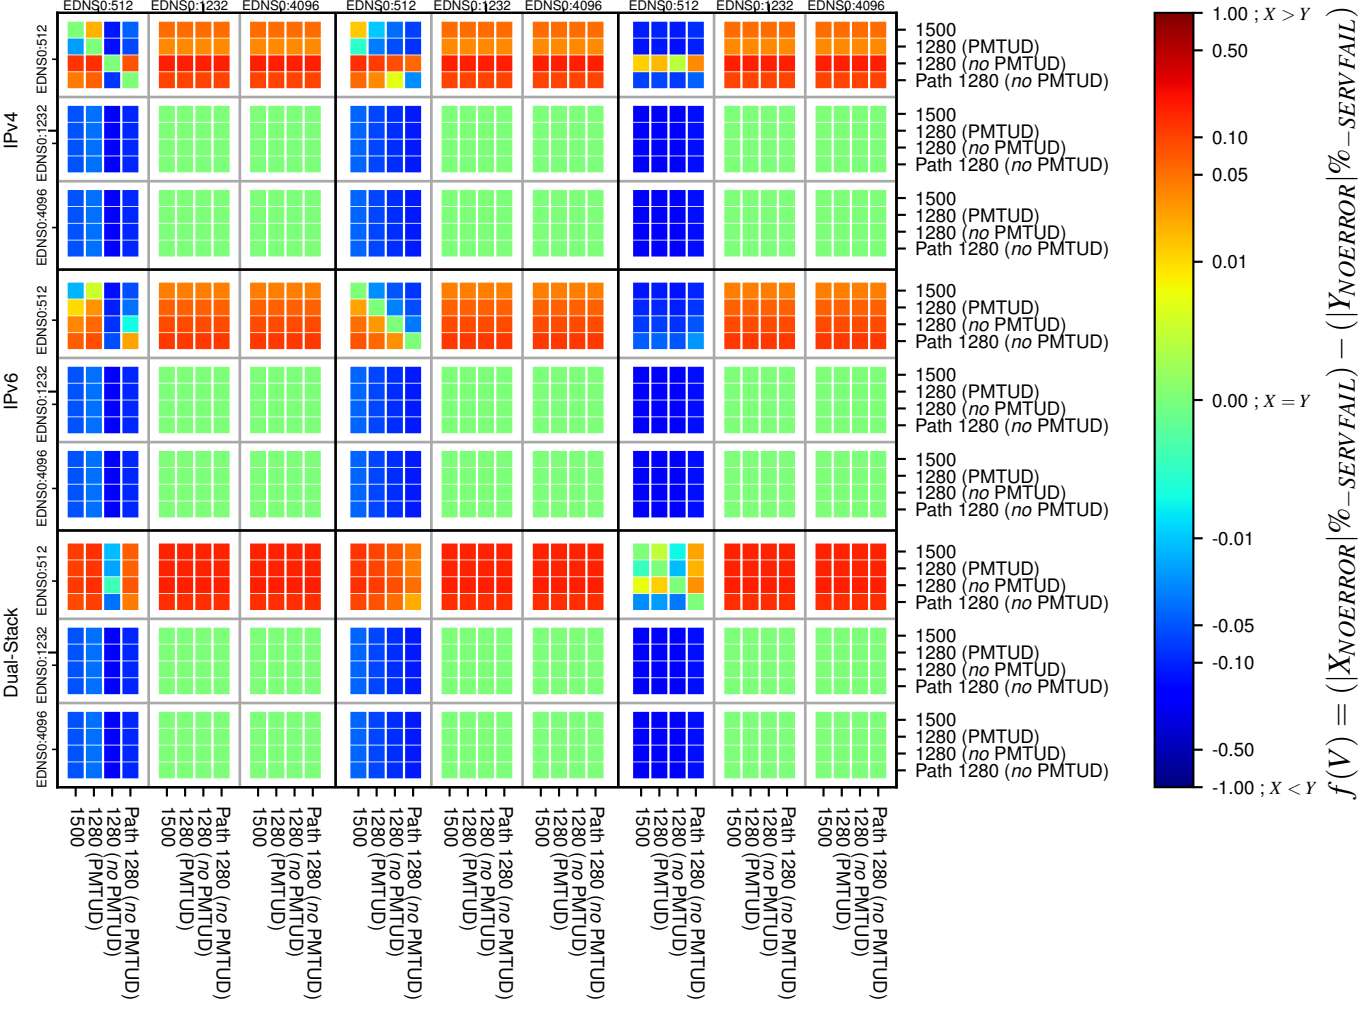

All Zones without DNSSEC for '.jp'

All Zones with DNSSEC for '.jp'

All Zones for '.jp'

$$f(V) = (|X_{NOERROR}| \% - SERVFAIL) - (|Y_{NOERROR}| \% - SERVFAIL)$$

$$f(V) = (|X_{NOERROR}| \% - SERVFAIL) - (|Y_{NOERROR}| \% - SERVFAIL)$$

$$f(V) = (|X_{NOERROR}| \% - SERVFAIL) - (|Y_{NOERROR}| \% - SERVFAIL)$$