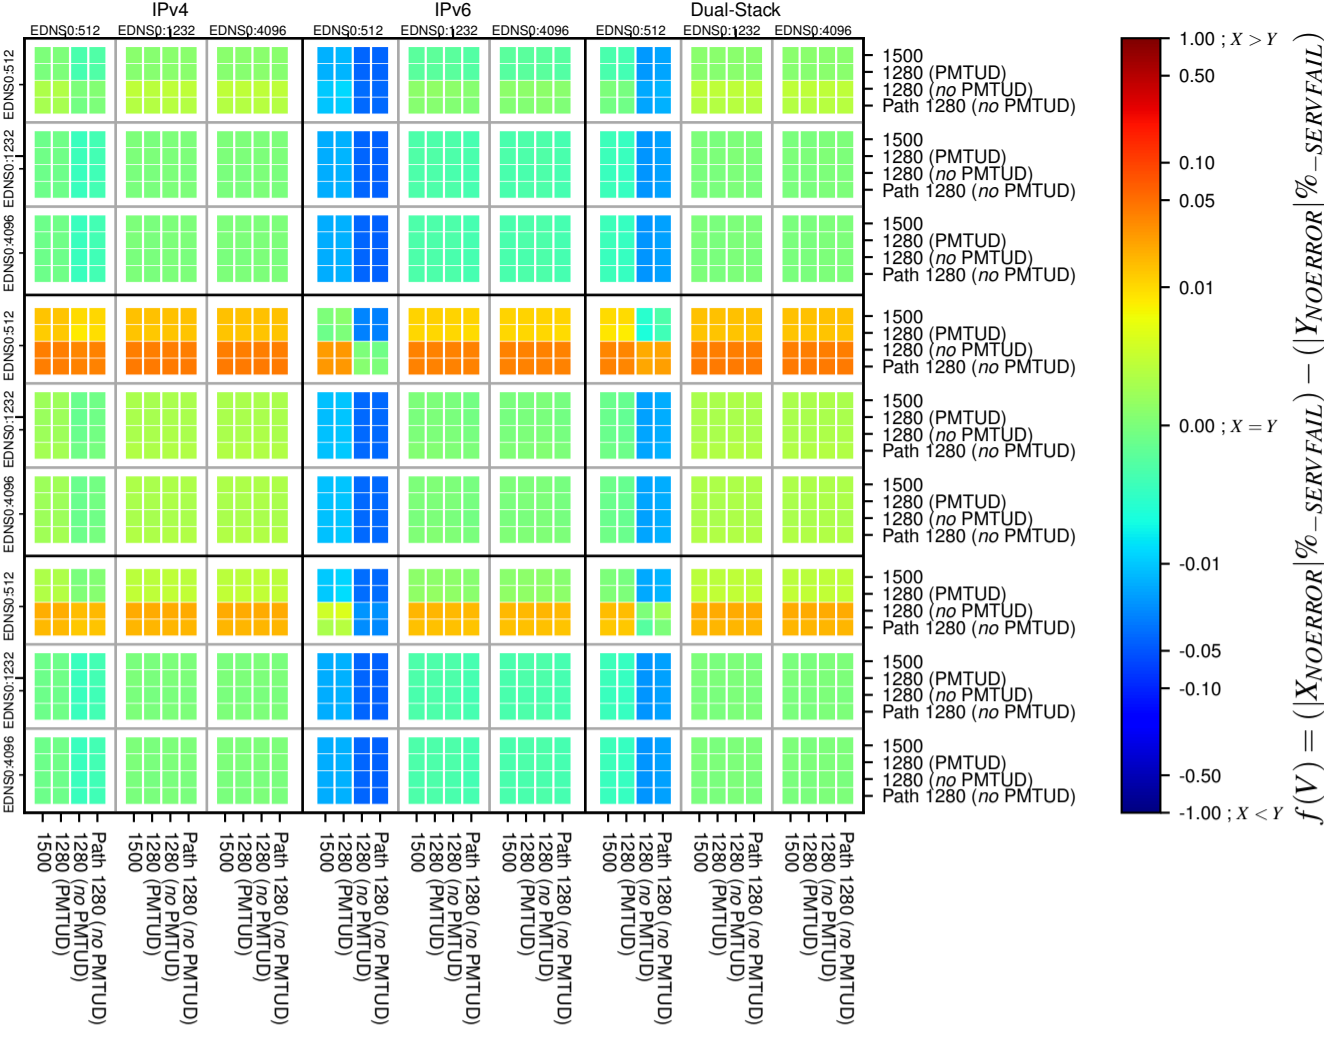

### All Zones without DNSSEC for '.net'

### All Zones with DNSSEC for '.net'