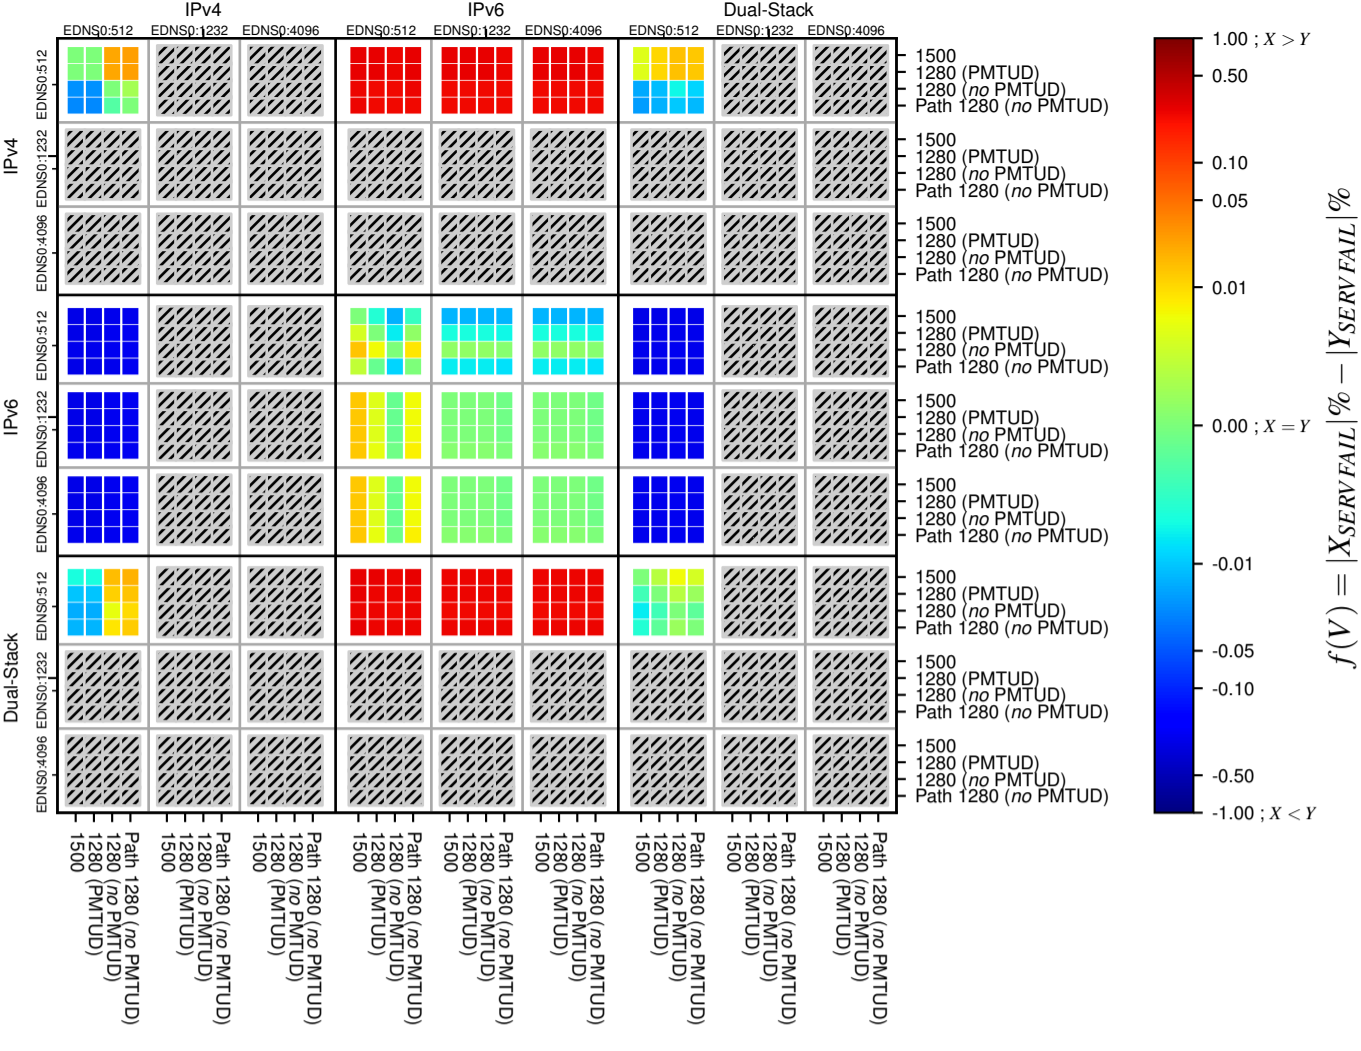

All Zones without DNSSEC for '.se'

All Zones with DNSSEC for '.se'

All Zones for '.se'