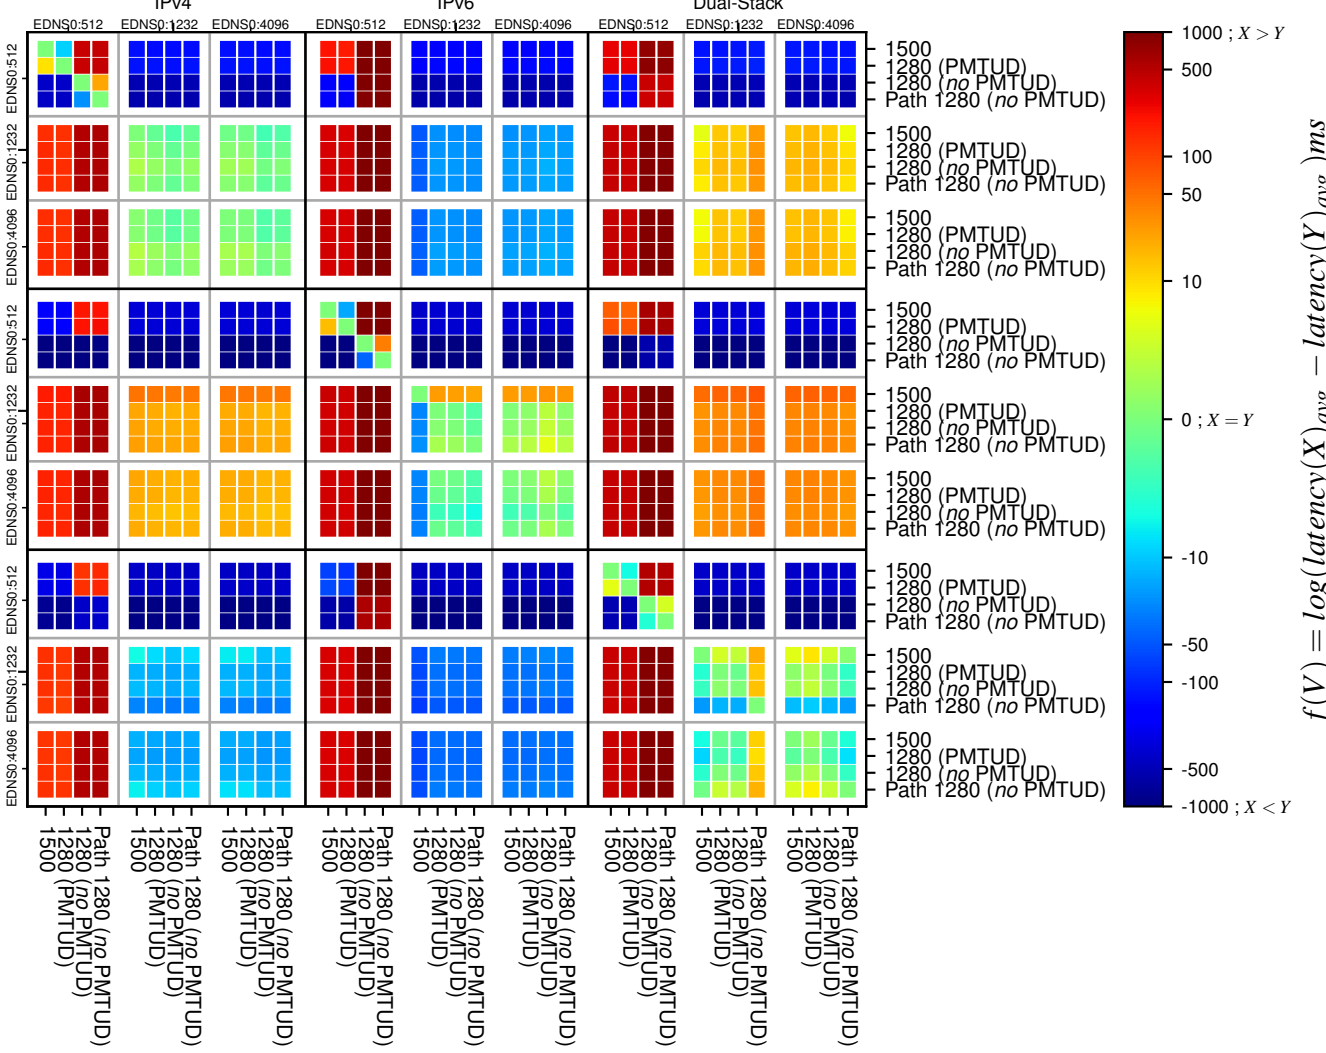

All Zones without DNSSEC returning NOERROR for '.com'

All Zones with DNSSEC returning NOERROR for '.com'

All Zones returning NOERROR for '.com'