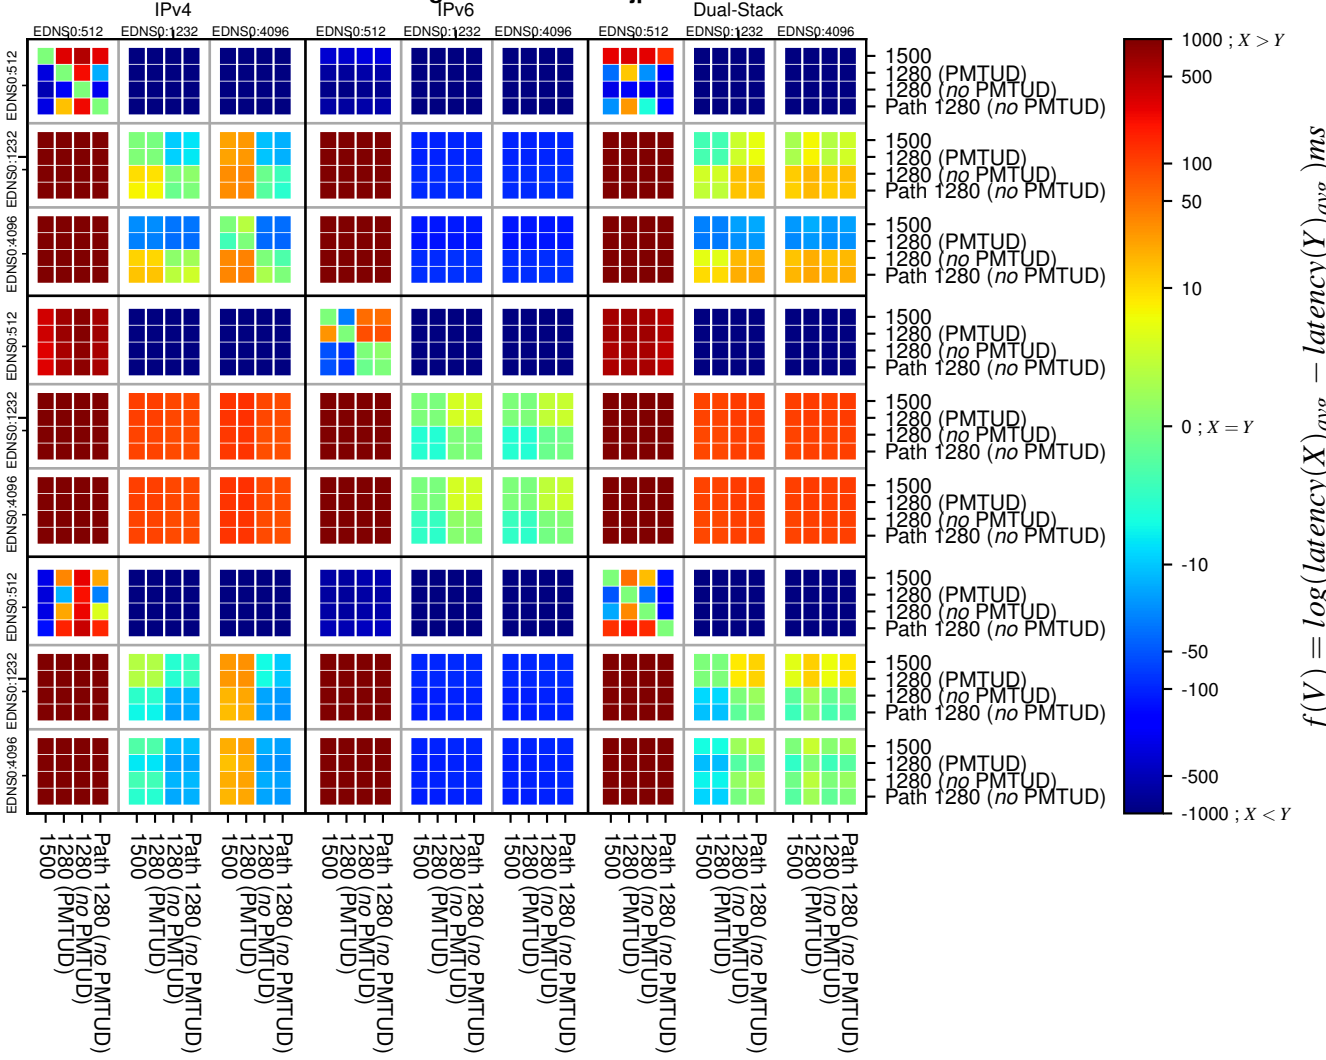

### All Zones without DNSSEC returning NOERROR for '.jp'

### All Zones with DNSSEC returning NOERROR for '.jp'