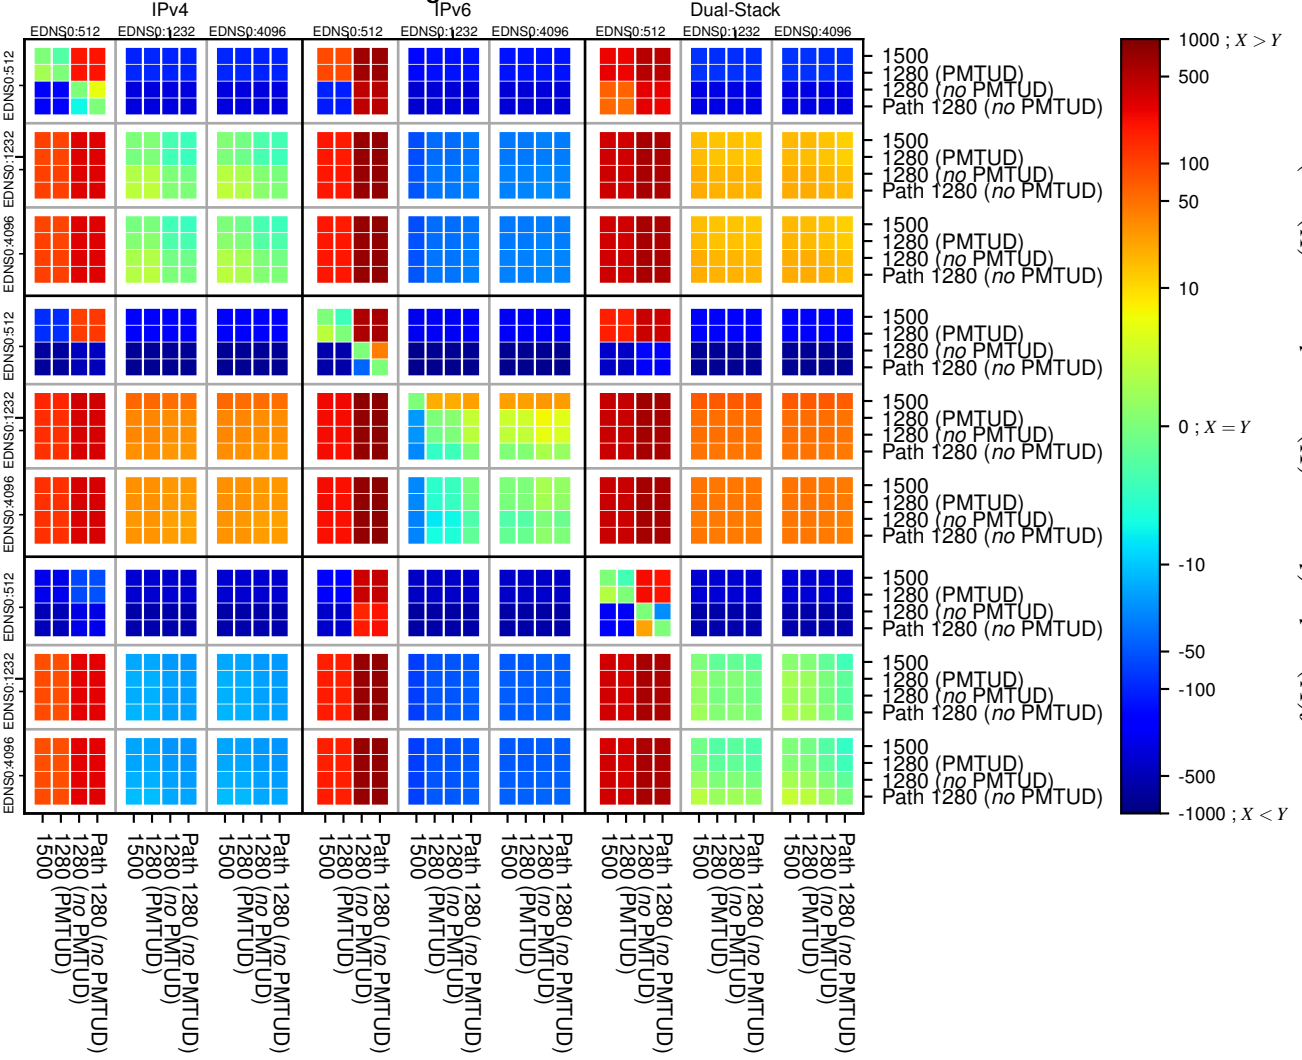

### All Zones without DNSSEC returning NOERROR for '.net'