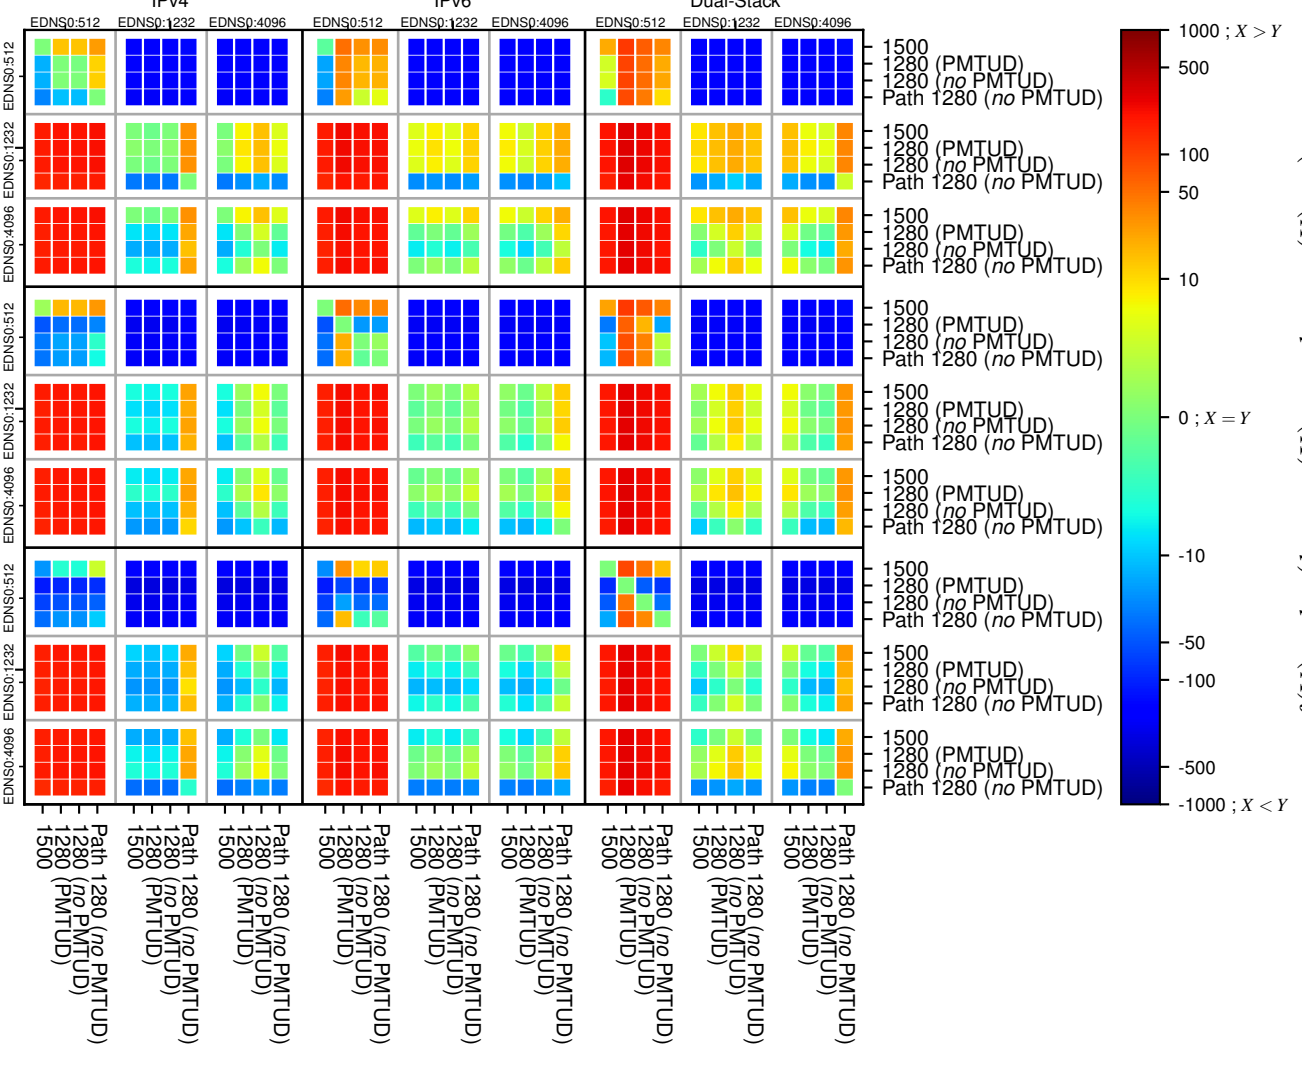

All Zones without DNSSEC returning NOERROR for '.se'

All Zones with DNSSEC returning NOERROR for '.se'

All Zones returning NOERROR for '.se'