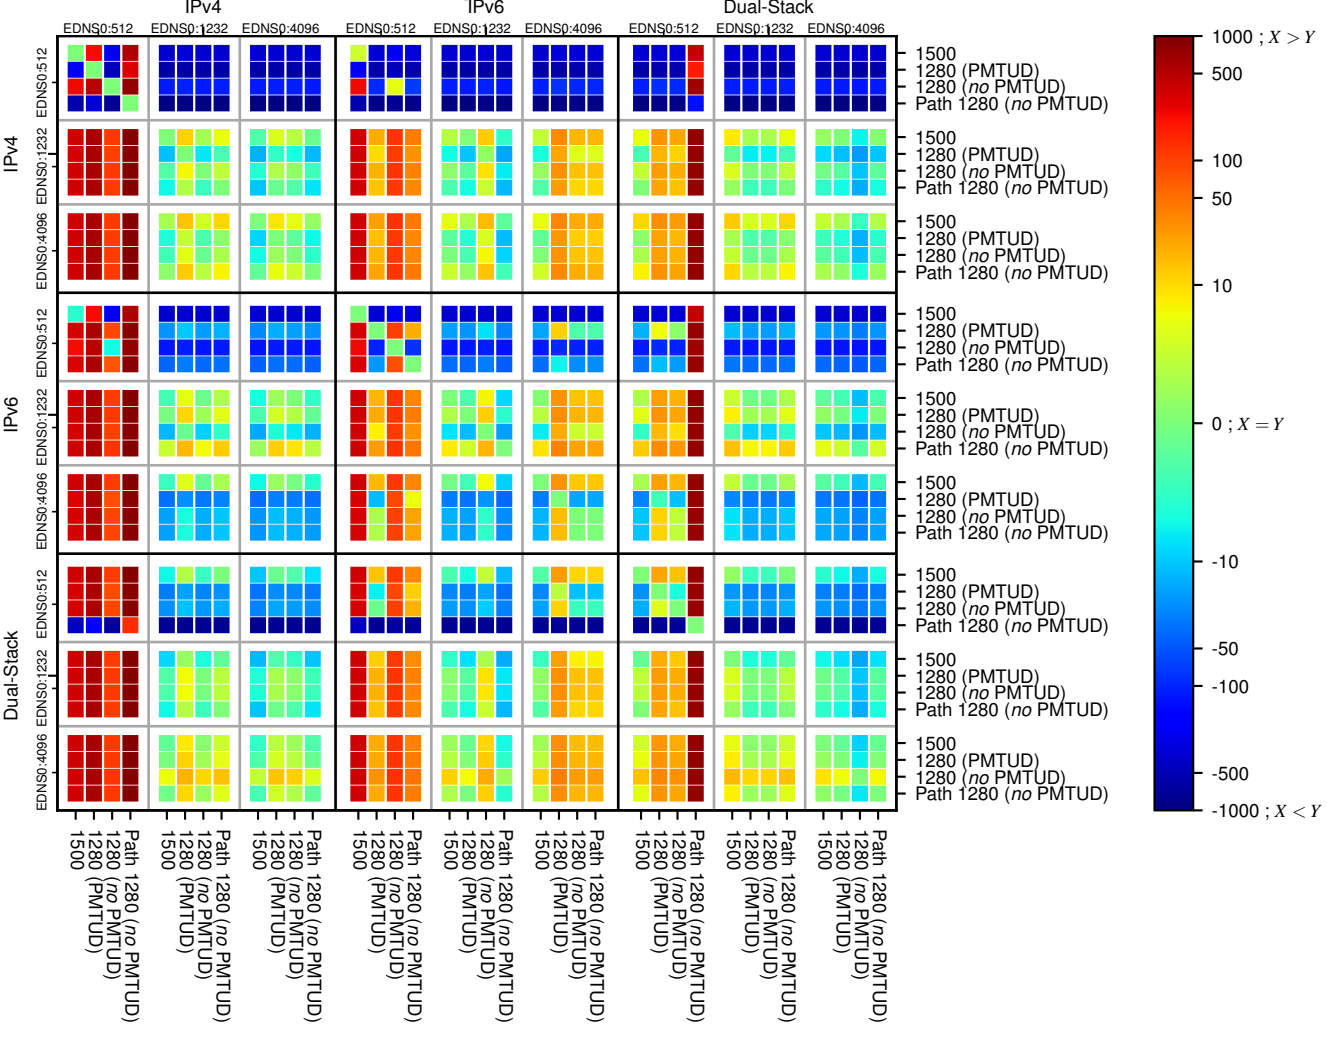

All Zones without DNSSEC returning NOERROR for '.de'

All Zones with DNSSEC returning NOERROR for '.de'

All Zones returning NOERROR for '.de'

$$f(V) = \log(\text{latency}(X)_{\text{median}} - \text{latency}(Y)_{\text{median}}) \text{ms}$$

$$f(V) = \log(\text{latency}(X)_{\text{median}} - \text{latency}(Y)_{\text{median}}) \text{ms}$$

$$f(V) = \log(\text{latency}(X)_{\text{median}} - \text{latency}(Y)_{\text{median}}) \text{ms}$$