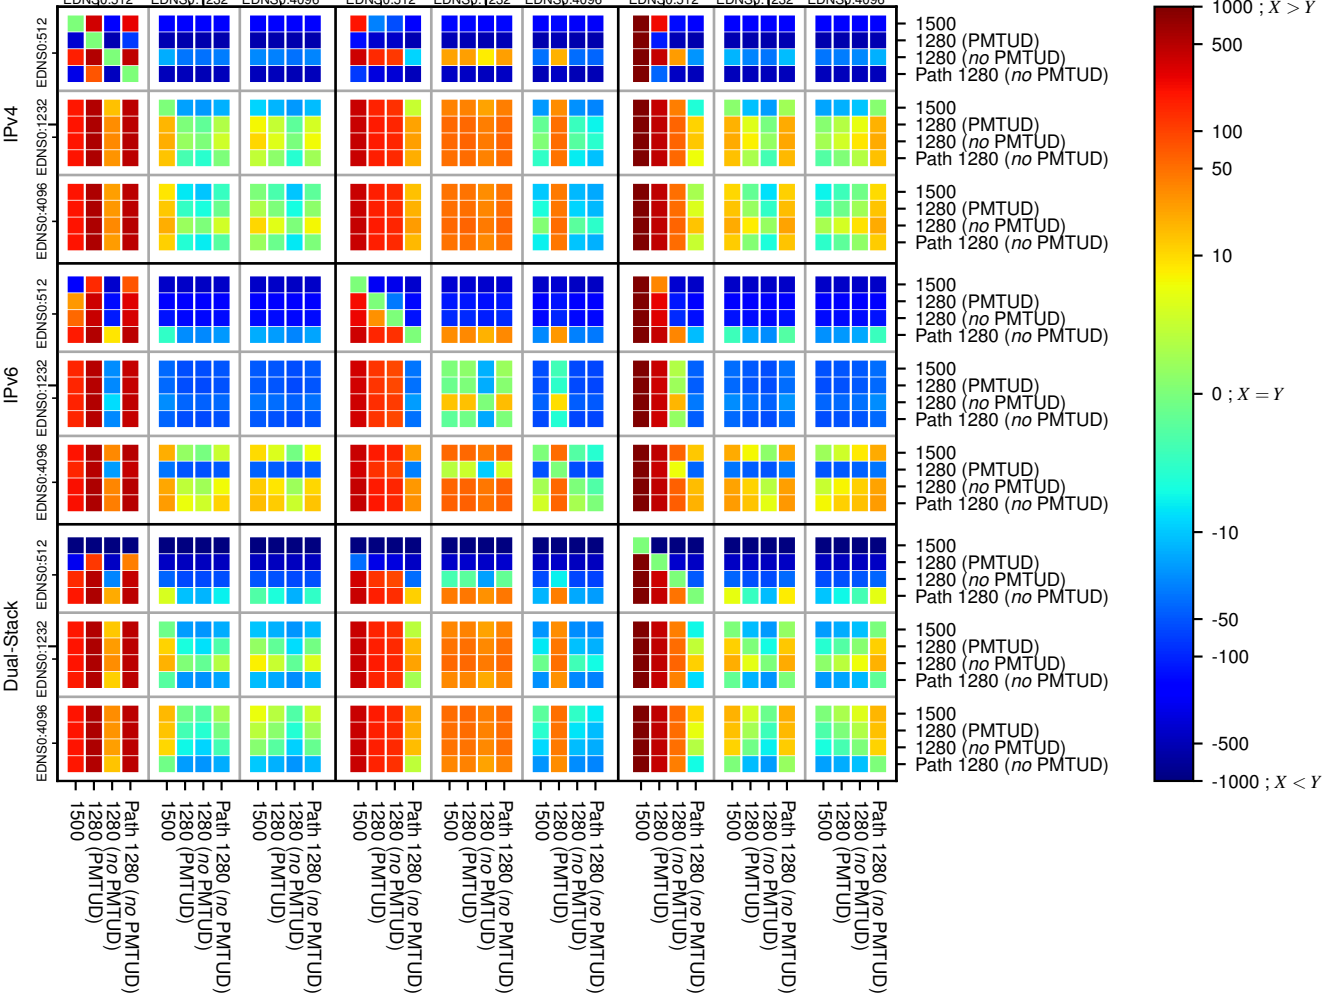

All Zones without DNSSEC returning NOERROR for '.de'

All Zones with DNSSEC returning NOERROR for '.de'

All Zones returning NOERROR for '.de'

$$f(V) = \log(\text{latency}(X)_{\text{median}} - \text{latency}(Y)_{\text{median}}) \text{ms}$$

$$f(V) = \log(\text{latency}(X)_{\text{median}} - \text{latency}(Y)_{\text{median}}) \text{ms}$$

$$f(V) = \log(\text{latency}(X)_{\text{median}} - \text{latency}(Y)_{\text{median}}) \text{ms}$$