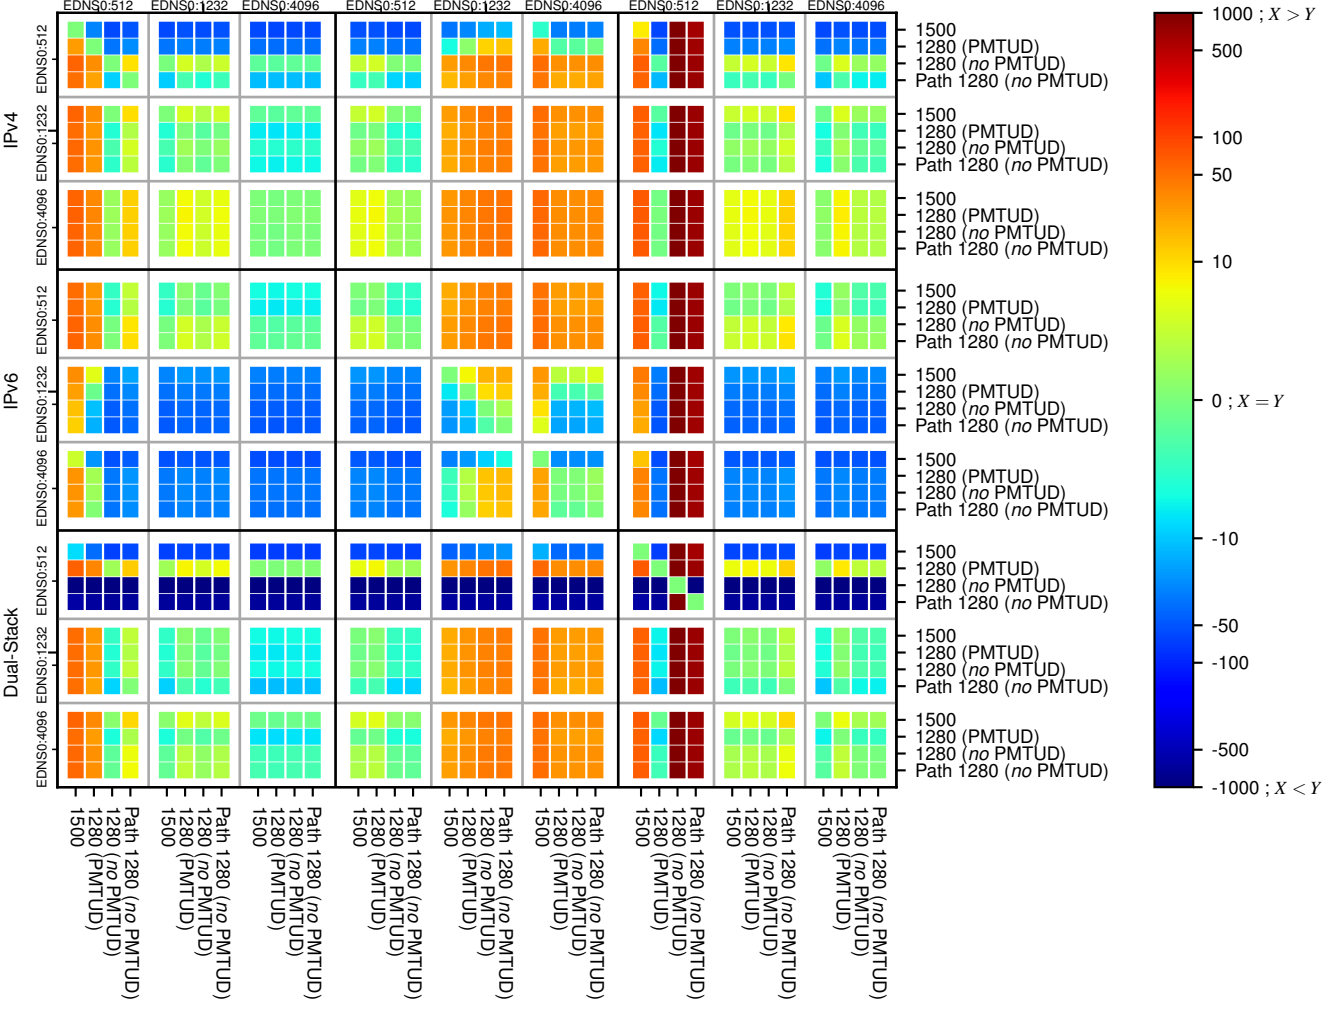

All Zones without DNSSEC returning NOERROR for '.de'

All Zones with DNSSEC returning NOERROR for '.de'

All Zones returning NOERROR for '.de'

$$f(V) = \log(\text{latency}(X)_{\text{median}} - \text{latency}(Y)_{\text{median}}) \text{ms}$$

$$f(V) = \log(\text{latency}(X)_{\text{median}} - \text{latency}(Y)_{\text{median}}) \text{ms}$$

$$f(V) = \log(\text{latency}(X)_{\text{median}} - \text{latency}(Y)_{\text{median}}) \text{ms}$$