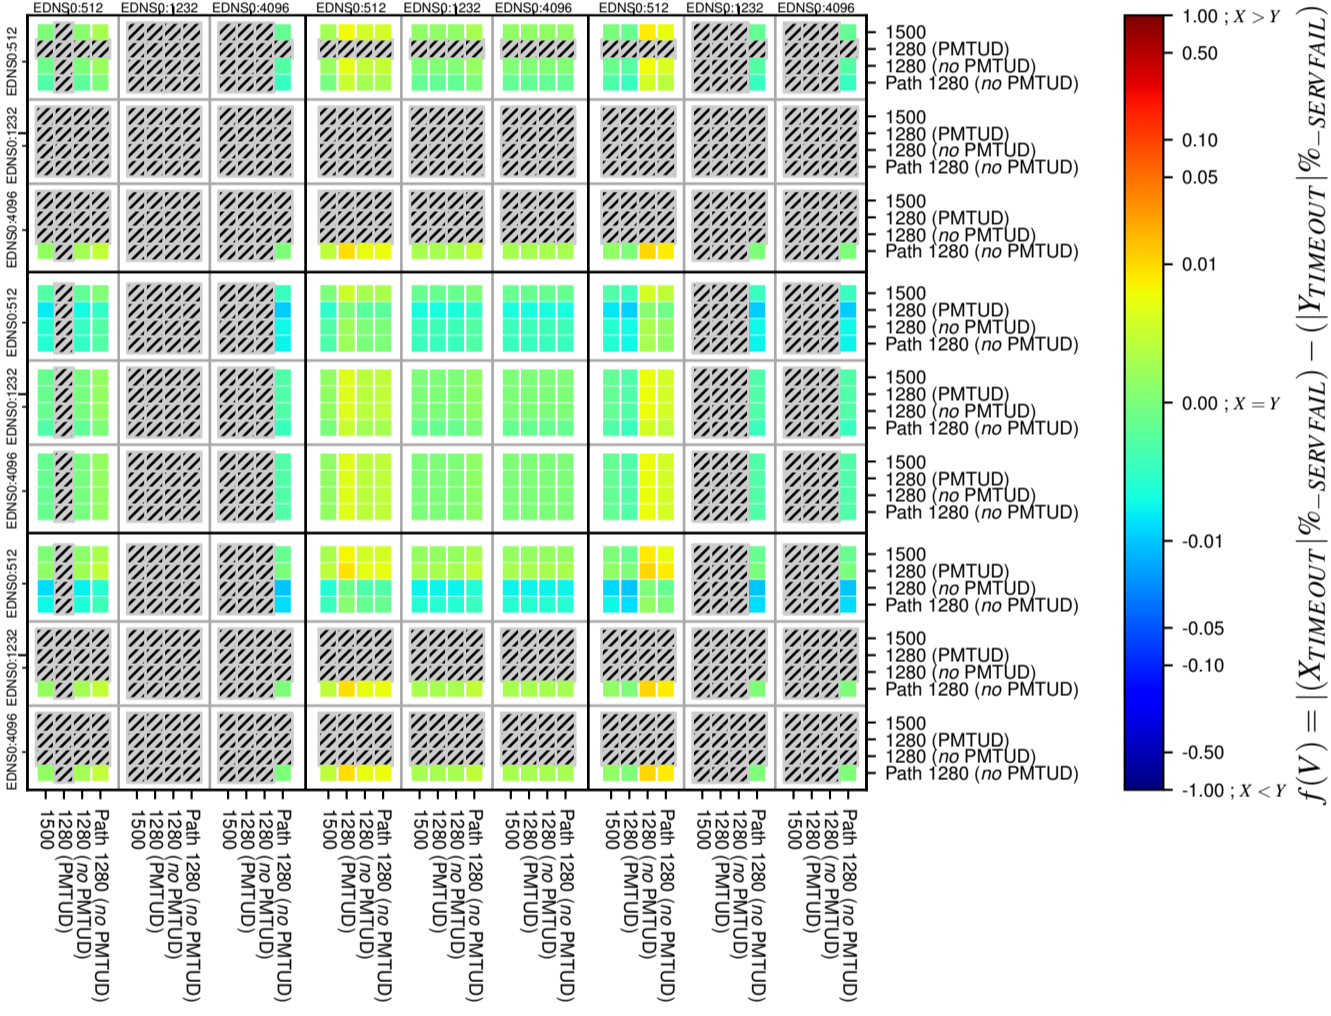

All Zones without DNSSEC for '.de'

All Zones with DNSSEC for '.de'

All Zones for '.de'