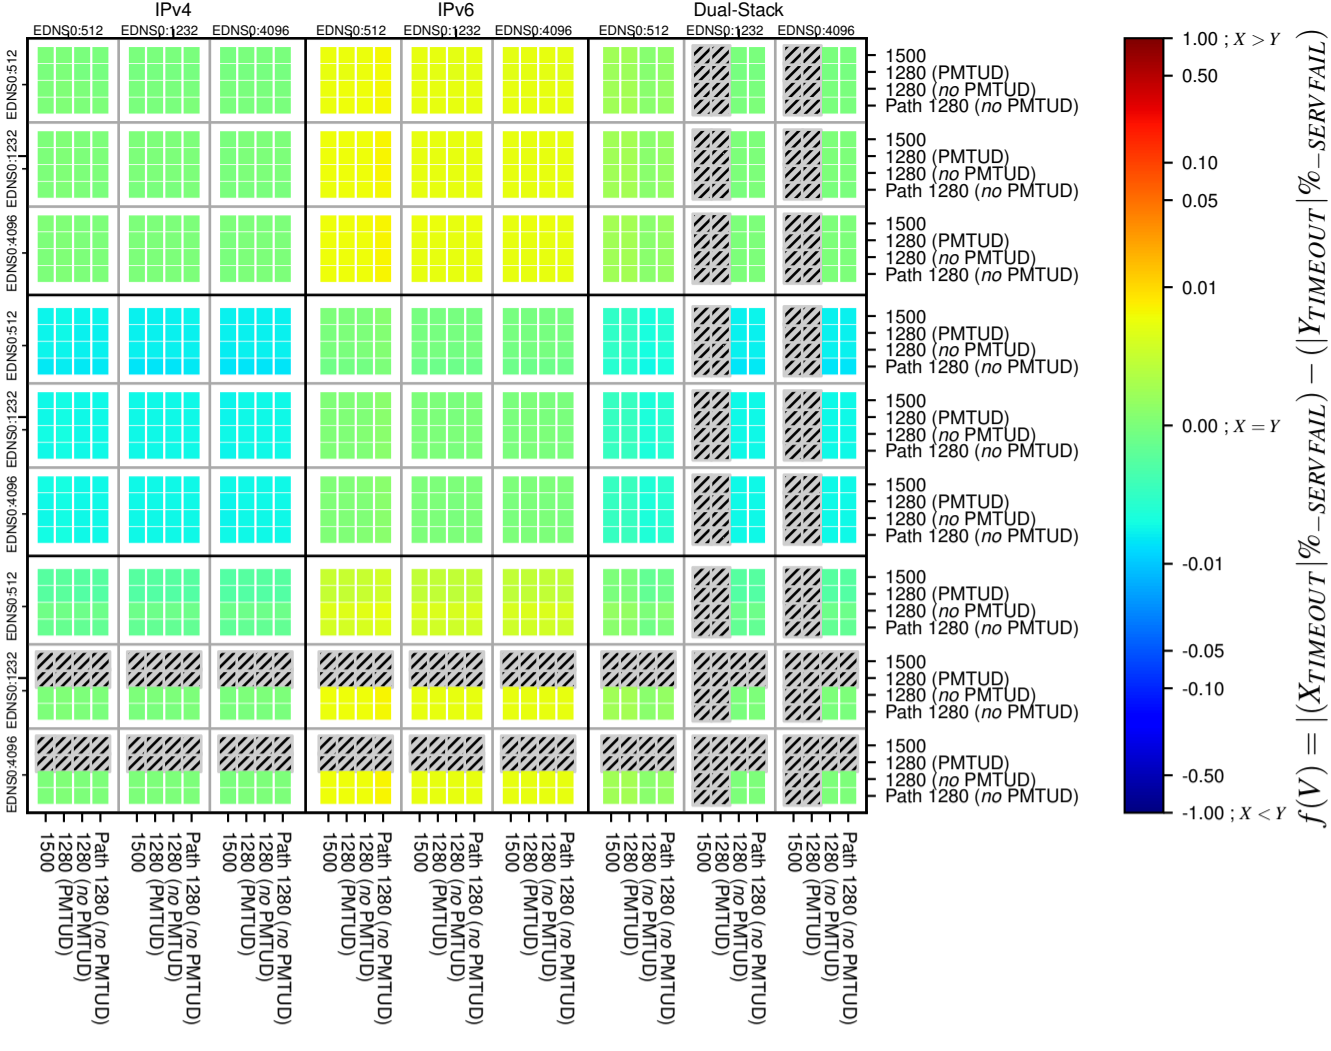

All Zones without DNSSEC for '.de'

All Zones with DNSSEC for '.de'

All Zones for '.de'