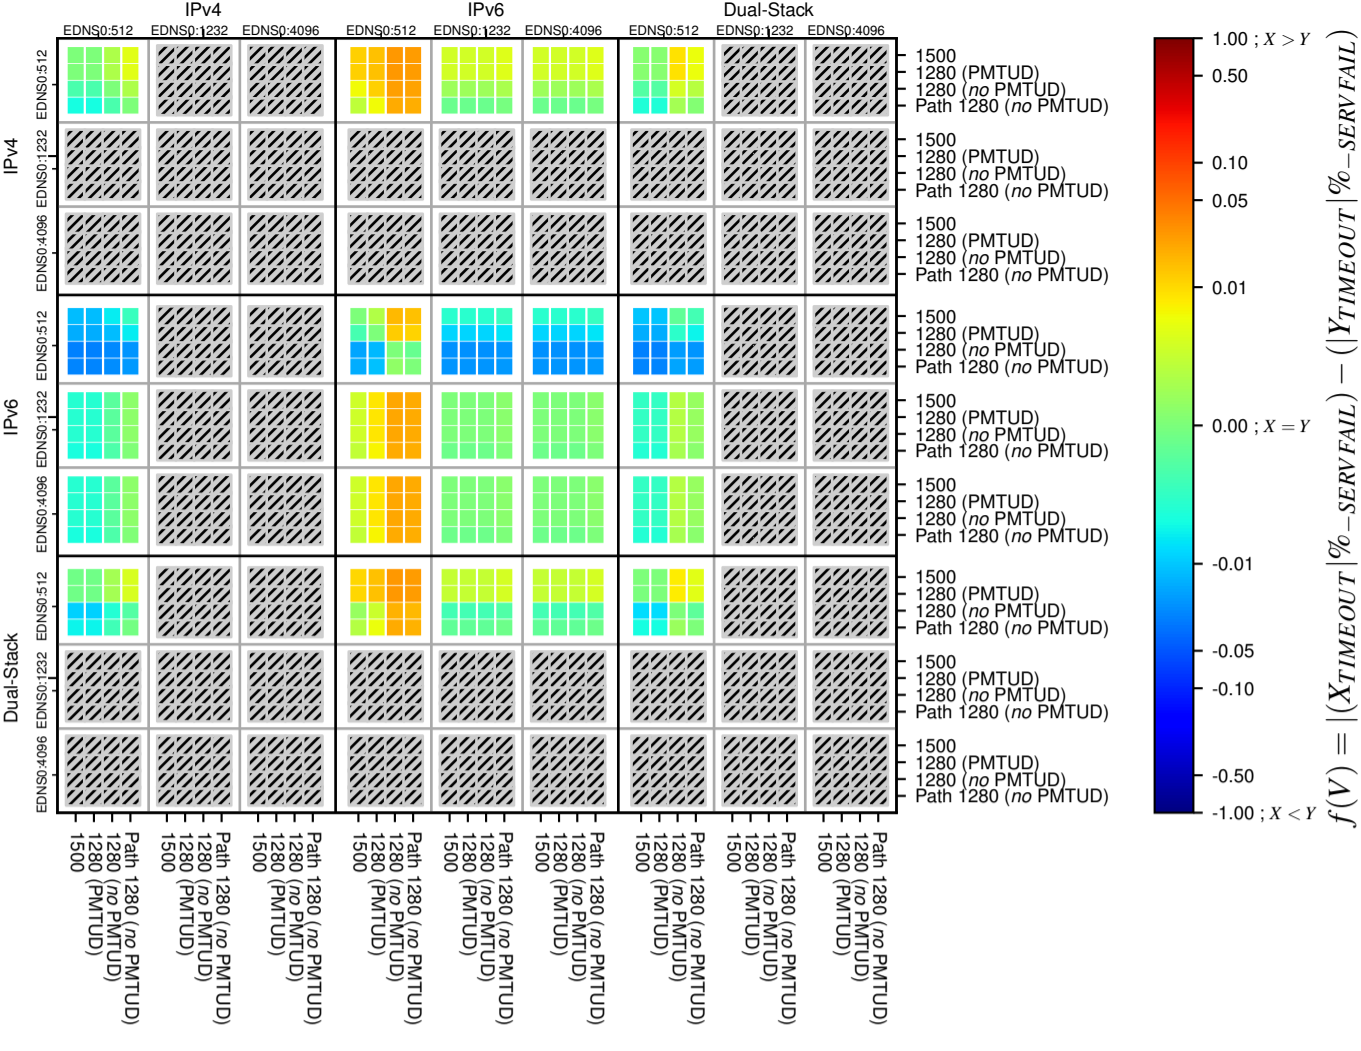

All Zones without DNSSEC for '.se'

All Zones with DNSSEC for '.se'

All Zones for '.se'