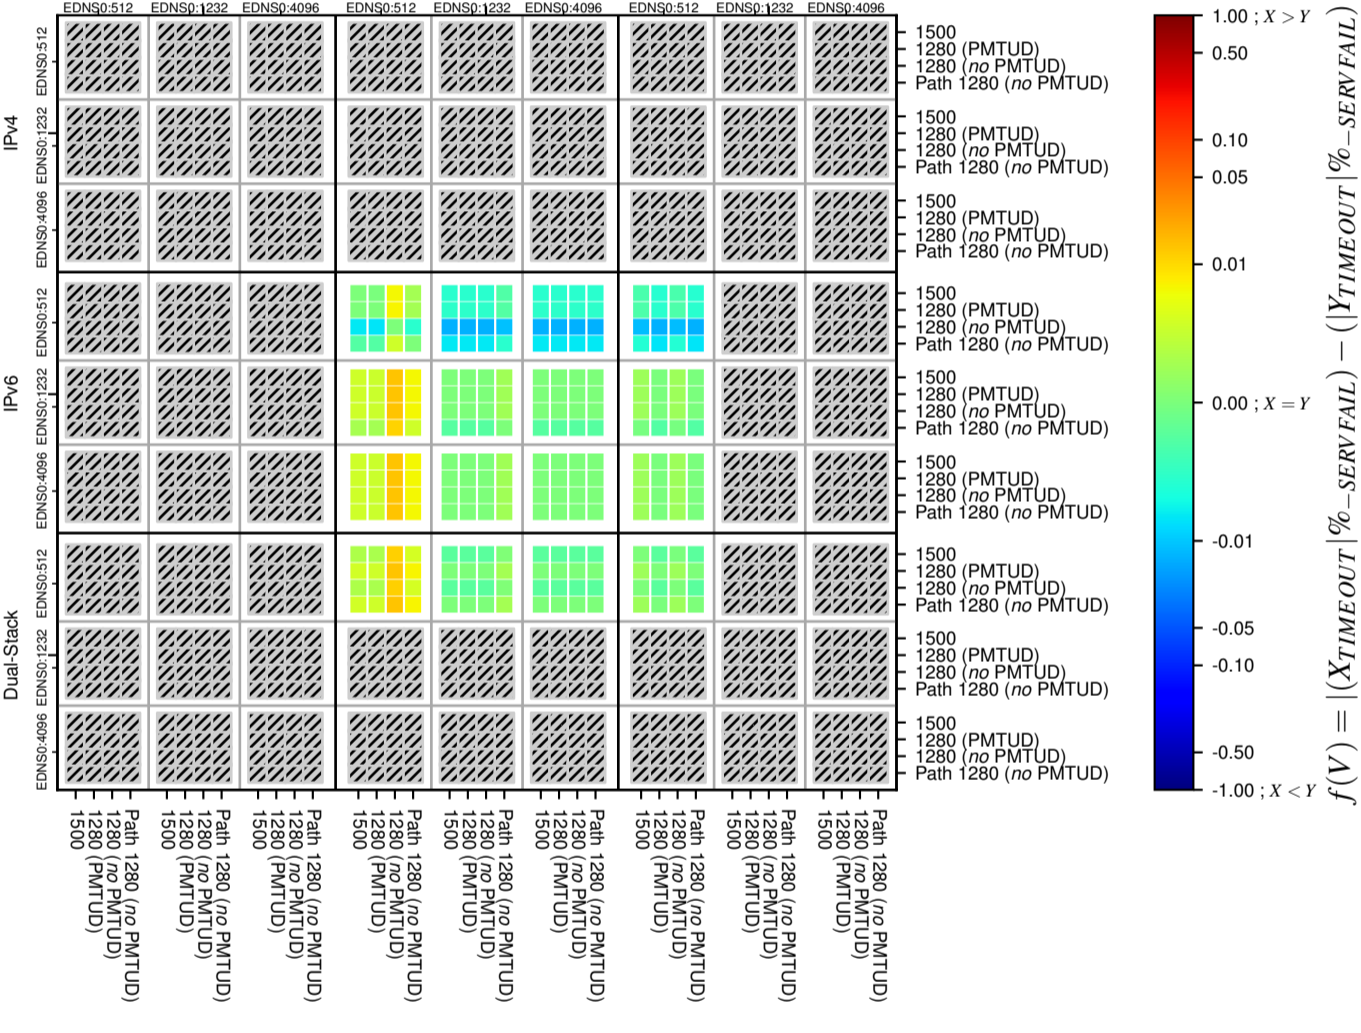

All Zones without DNSSEC for '.se'

All Zones with DNSSEC for '.se'

All Zones for '.se'