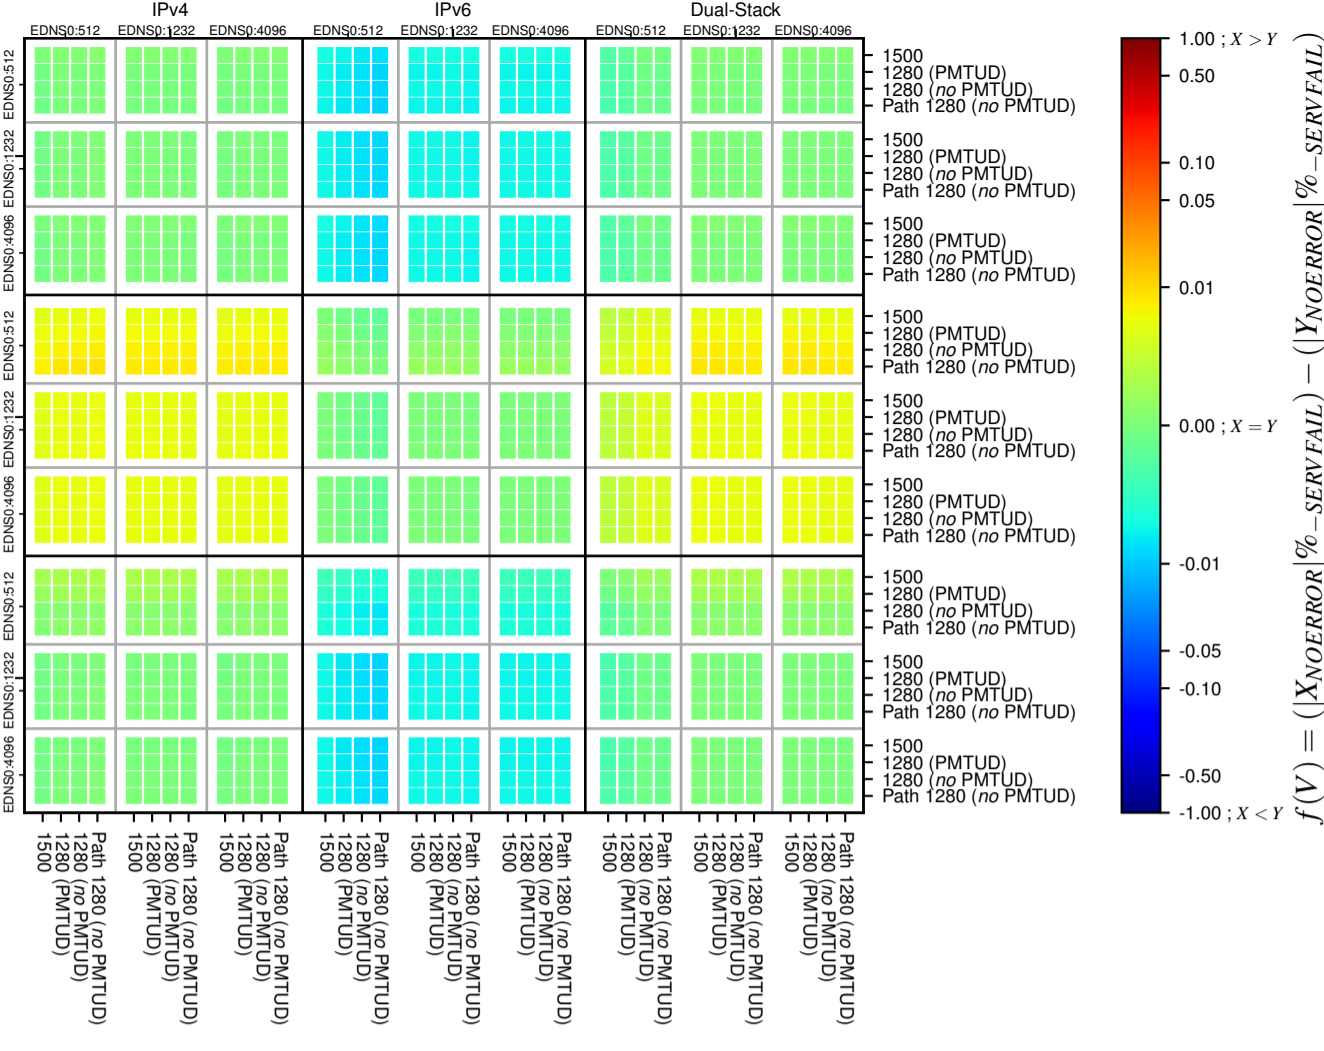

All Zones without DNSSEC for '.de'

All Zones with DNSSEC for '.de'

All Zones for '.de'