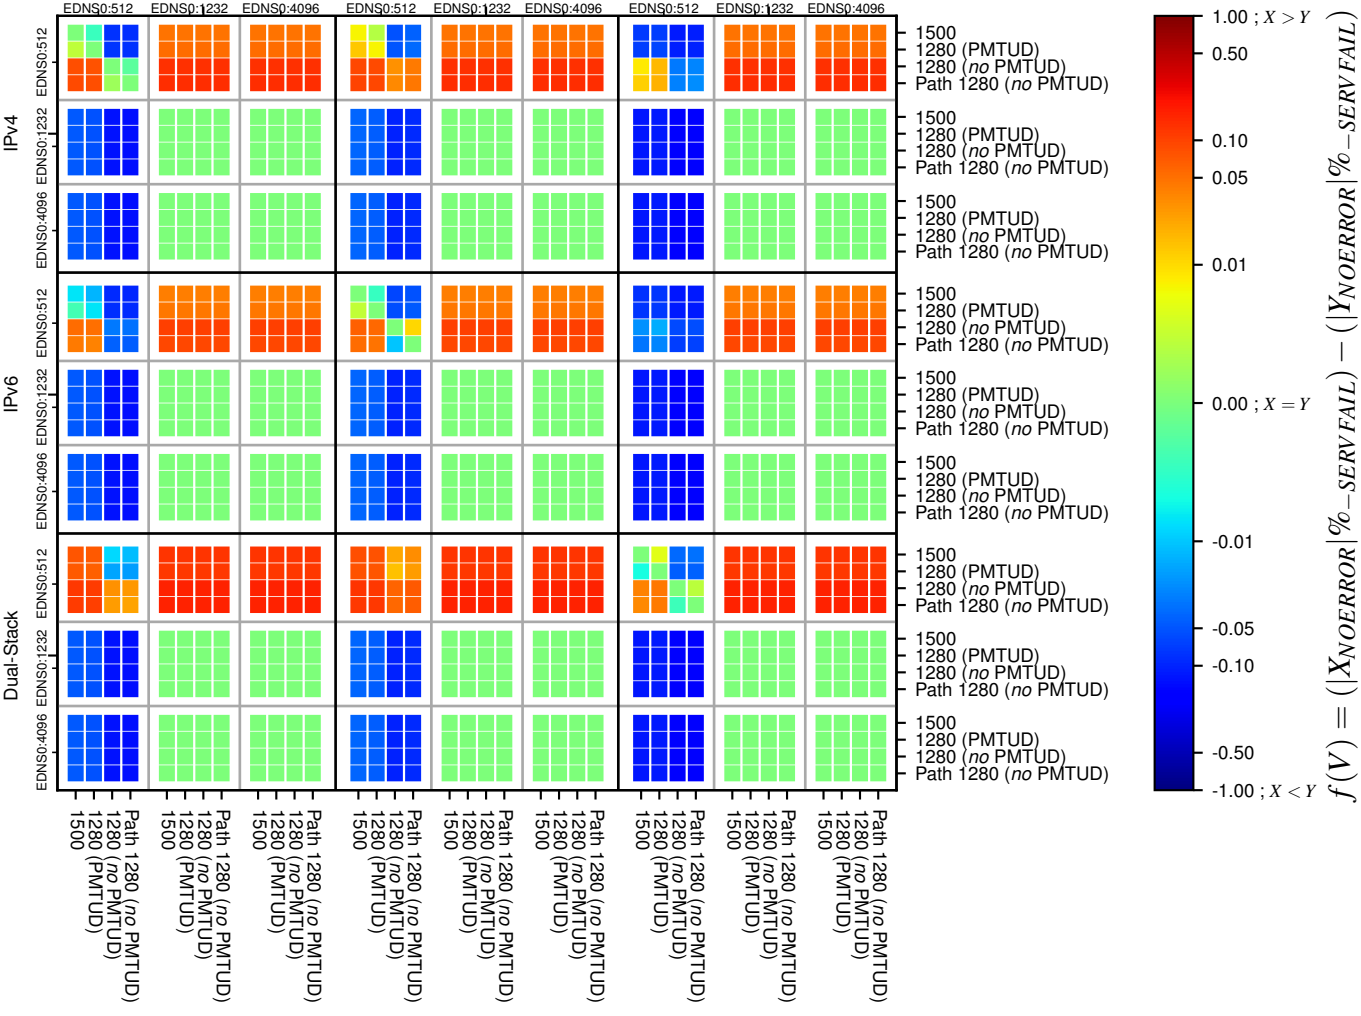

All Zones without DNSSEC for '.jp'

All Zones with DNSSEC for '.jp'

All Zones for '.jp'

$$f(V) = (|X_{NOERROR}| \% - SERVFAIL) - (|Y_{NOERROR}| \% - SERVFAIL)$$

$$f(V) = (|X_{NOERROR}| \% - SERVFAIL) - (|Y_{NOERROR}| \% - SERVFAIL)$$

$$f(V) = (|X_{NOERROR}| \% - SERVFAIL) - (|Y_{NOERROR}| \% - SERVFAIL)$$