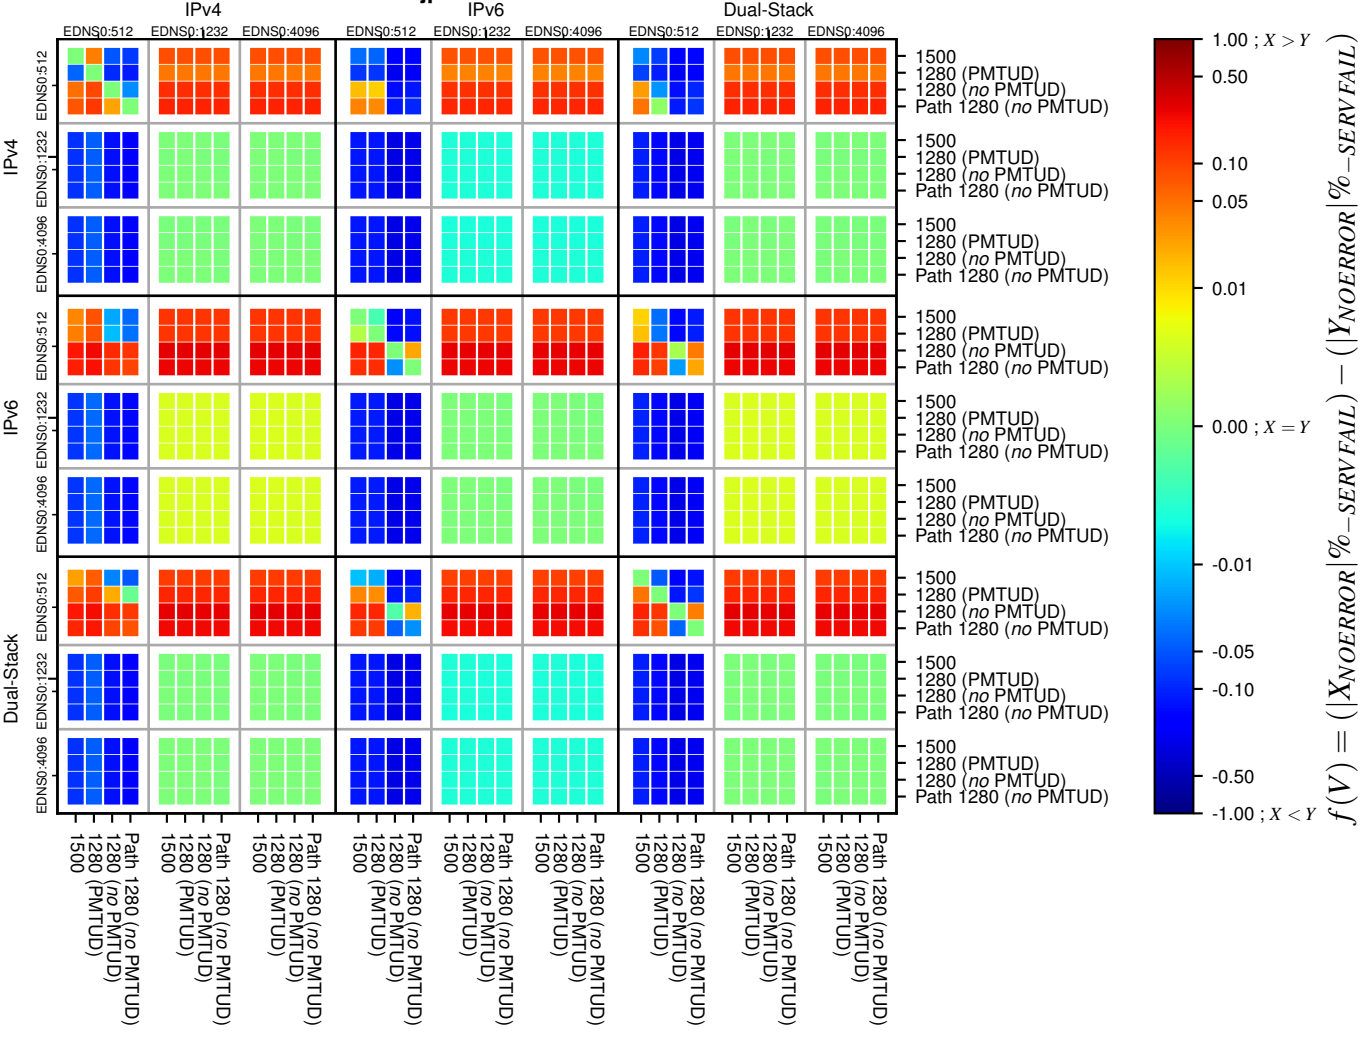

All Zones without DNSSEC for '.jp'

All Zones with DNSSEC for '.jp'

All Zones for '.jp'

$$f(V) = (|X_{NOERROR}| \% - SERVFAIL) - (|Y_{NOERROR}| \% - SERVFAIL)$$

$$f(V) = (|X_{NOERROR}| \% - SERVFAIL) - (|Y_{NOERROR}| \% - SERVFAIL)$$

$$f(V) = (|X_{NOERROR}| \% - SERVFAIL) - (|Y_{NOERROR}| \% - SERVFAIL)$$