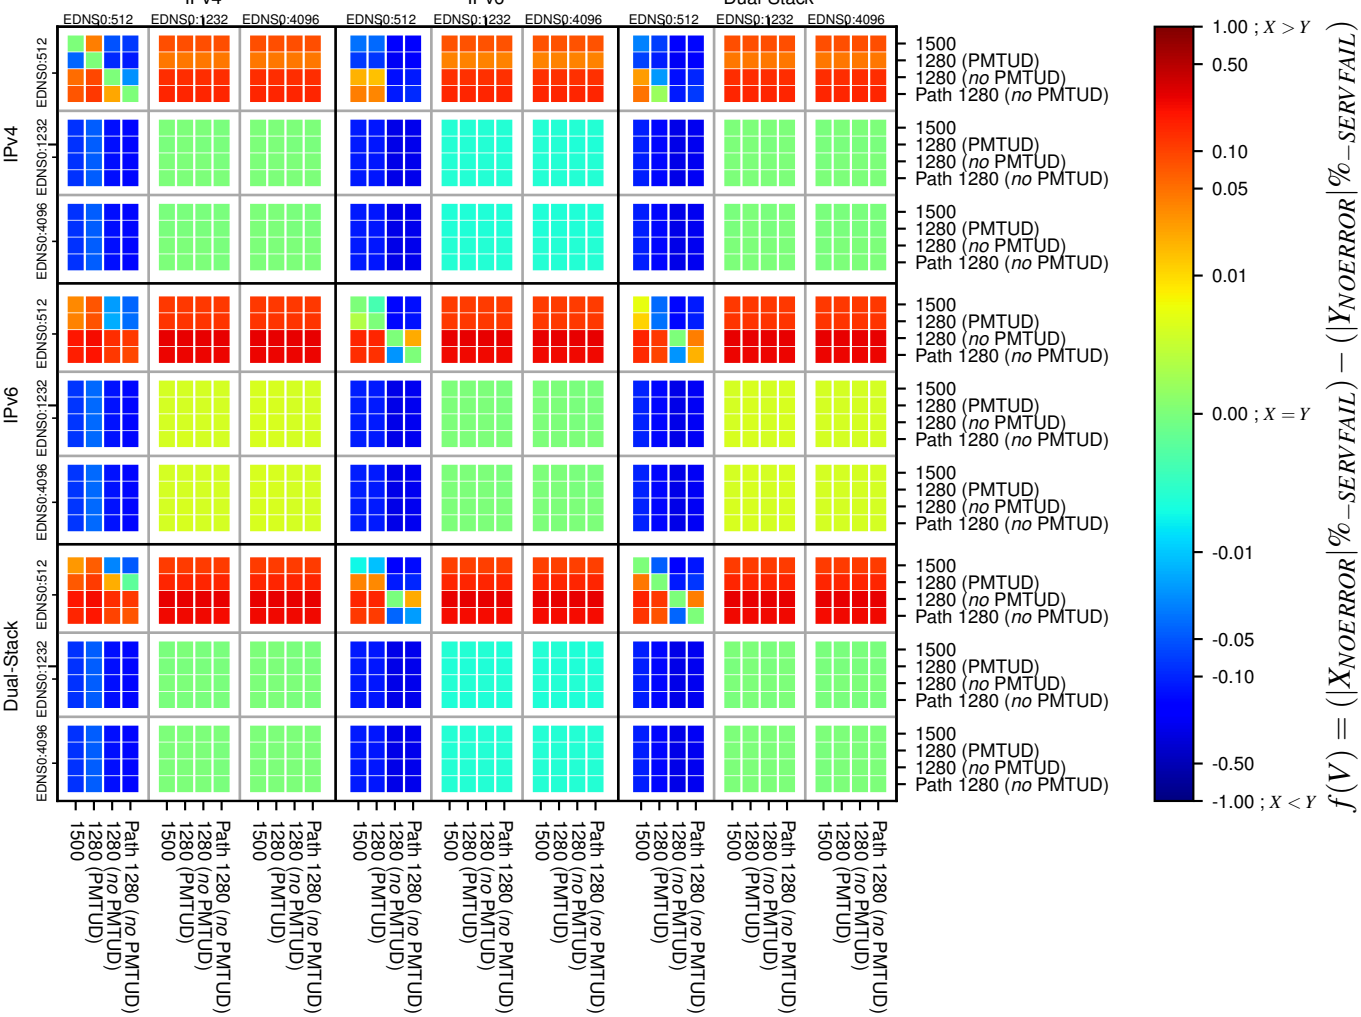

All Zones without DNSSEC for '.jp'

All Zones with DNSSEC for '.jp'

All Zones for '.jp'

$$f(V) = (|X_{NOERROR}| \% - SERVFAIL) - (|Y_{NOERROR}| \% - SERVFAIL)$$

$$f(V) = (|X_{NOERROR}| \% - SERVFAIL) - (|Y_{NOERROR}| \% - SERVFAIL)$$

$$f(V) = (|X_{NOERROR}| \% - SERVFAIL) - (|Y_{NOERROR}| \% - SERVFAIL)$$