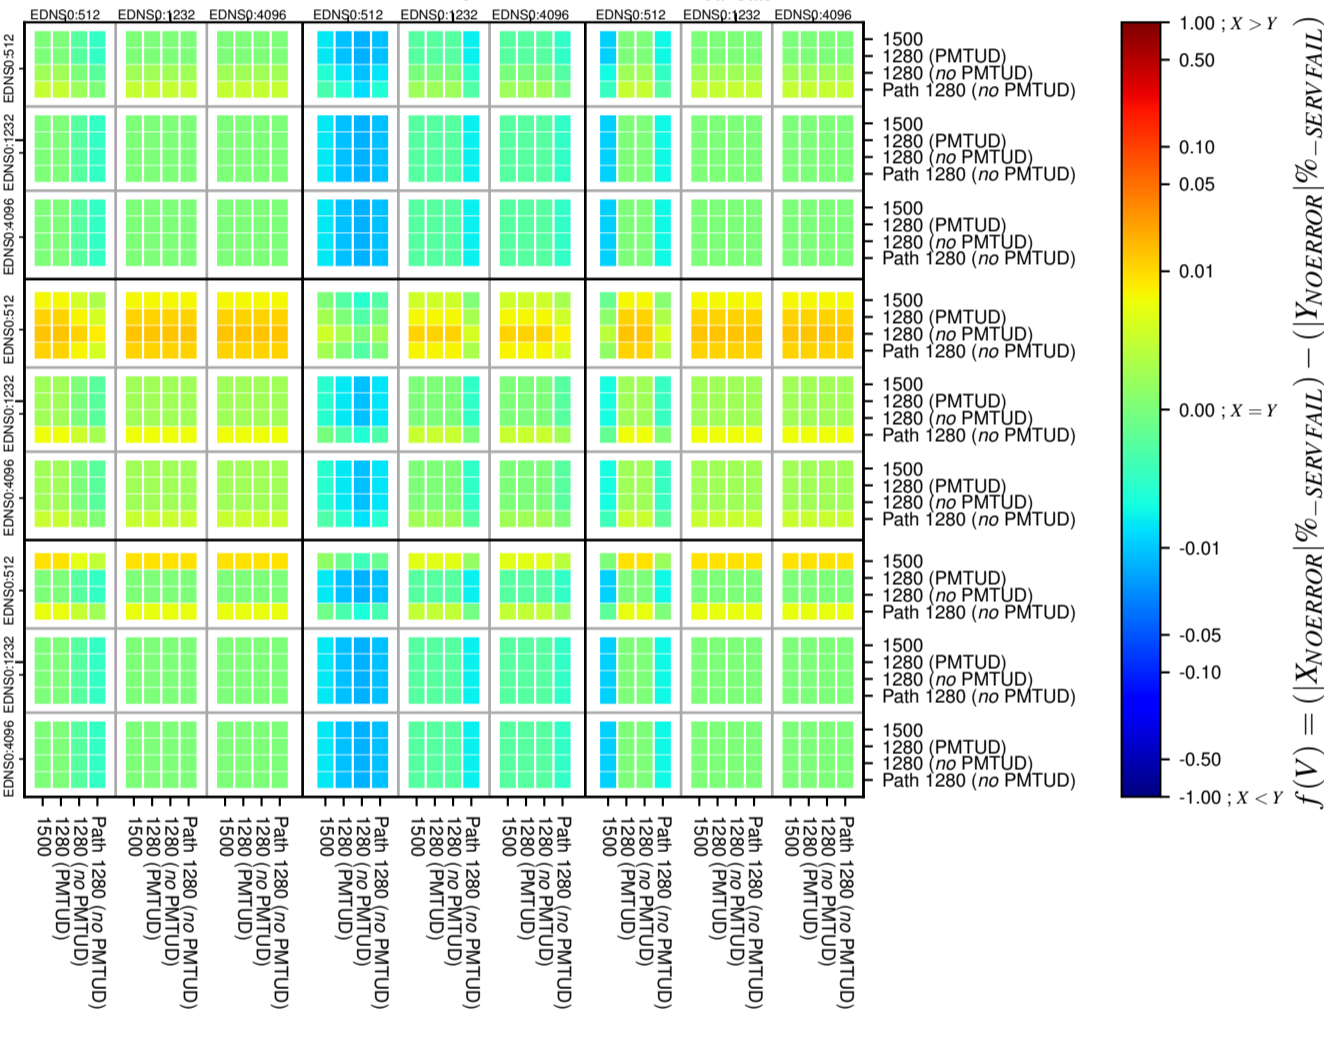

### All Zones without DNSSEC for '.se'

### All Zones with DNSSEC for '.se'