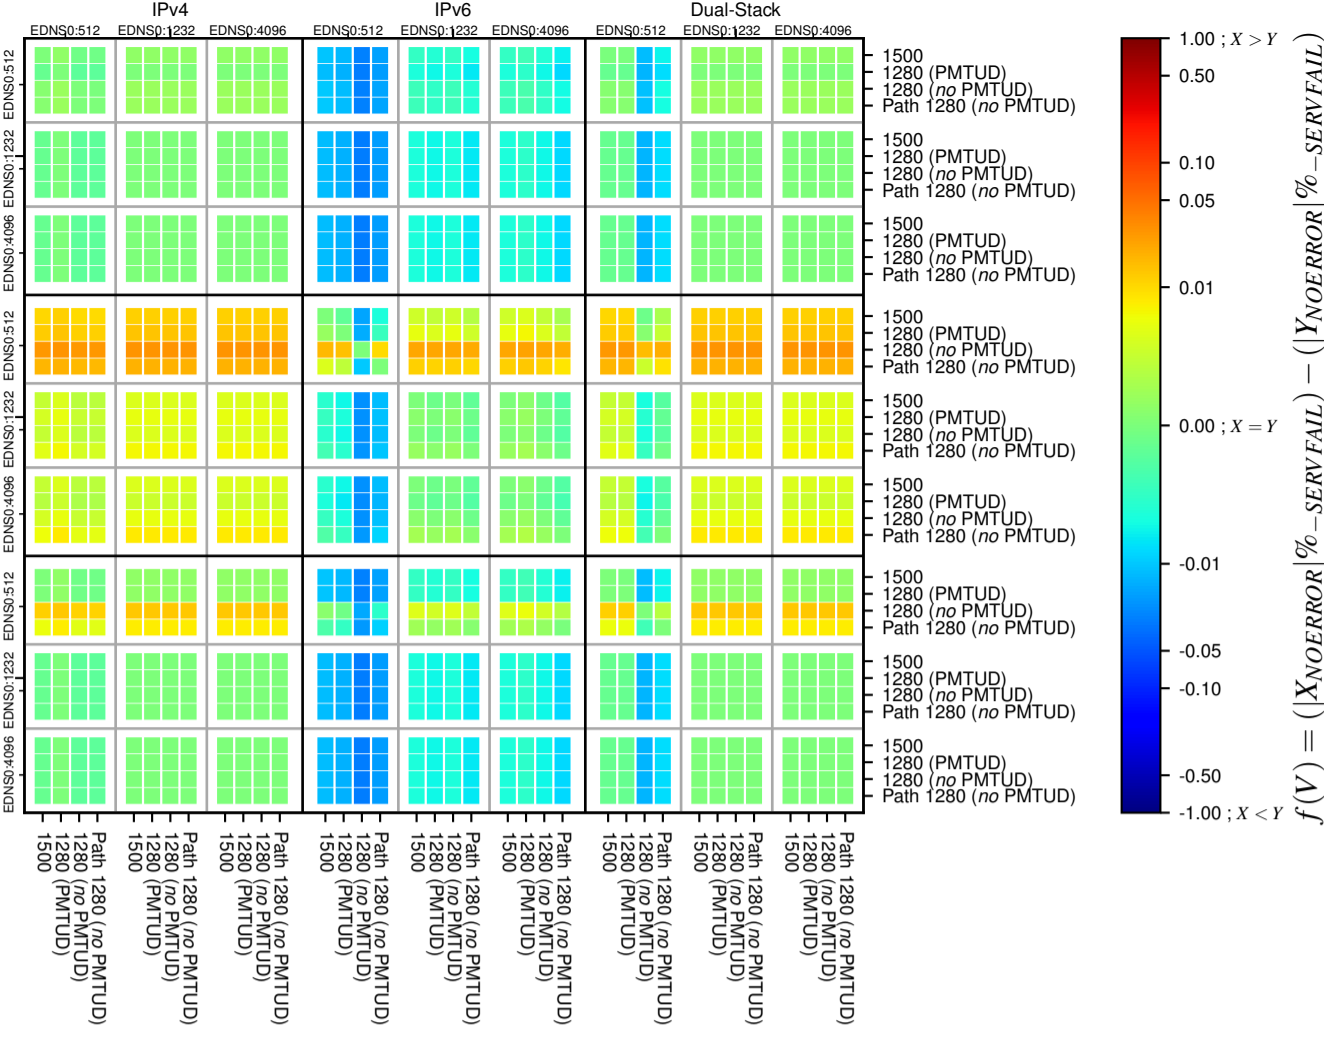

### All Zones without DNSSEC for '.se'

### All Zones with DNSSEC for '.se'