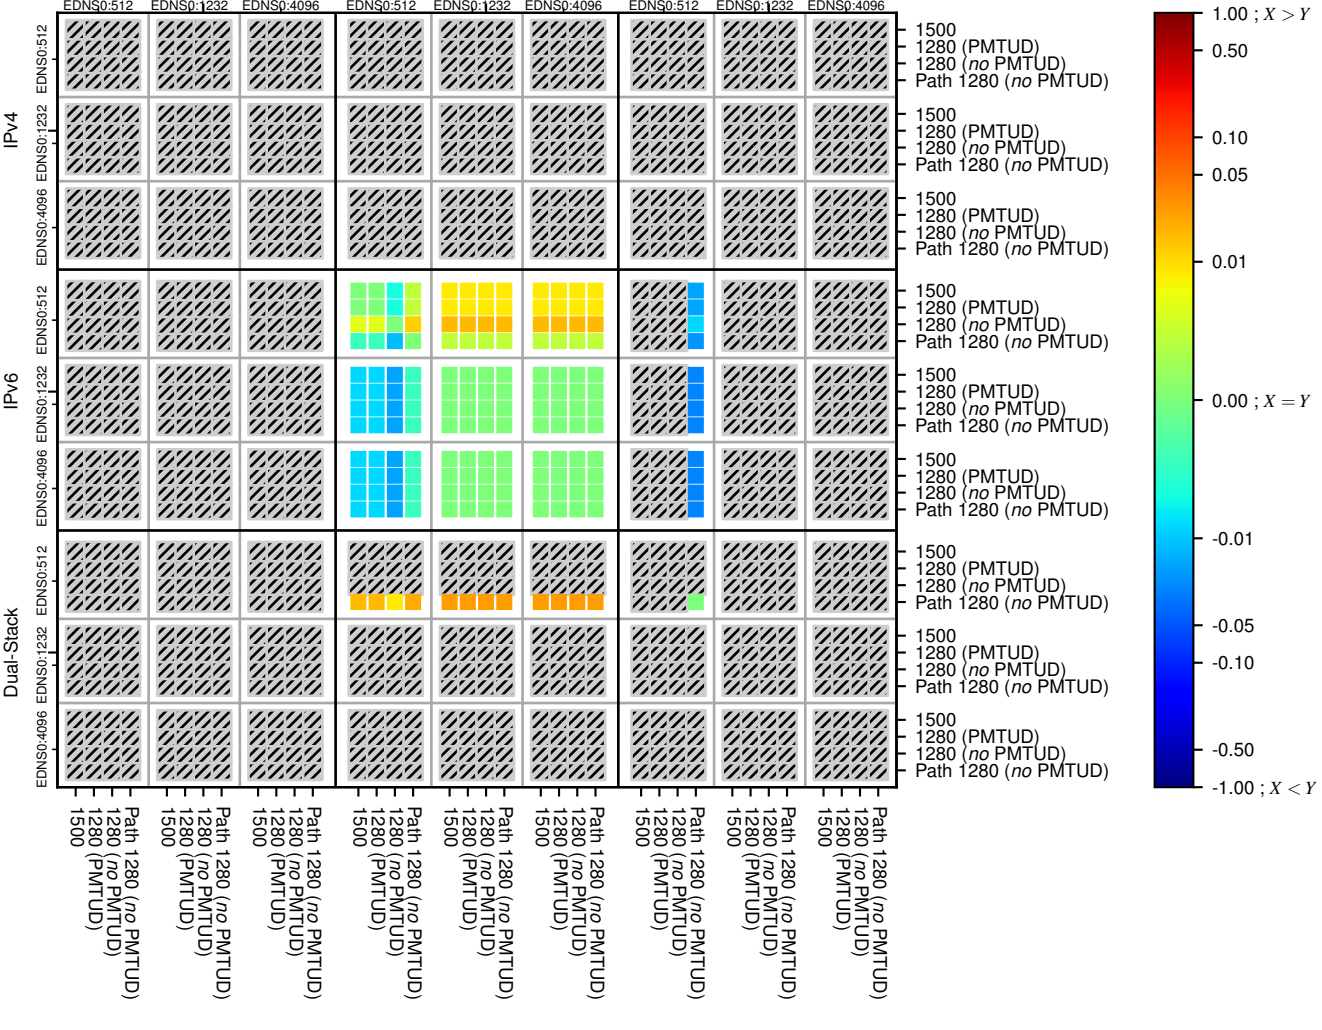

All Zones with DNSSEC for '.jp'