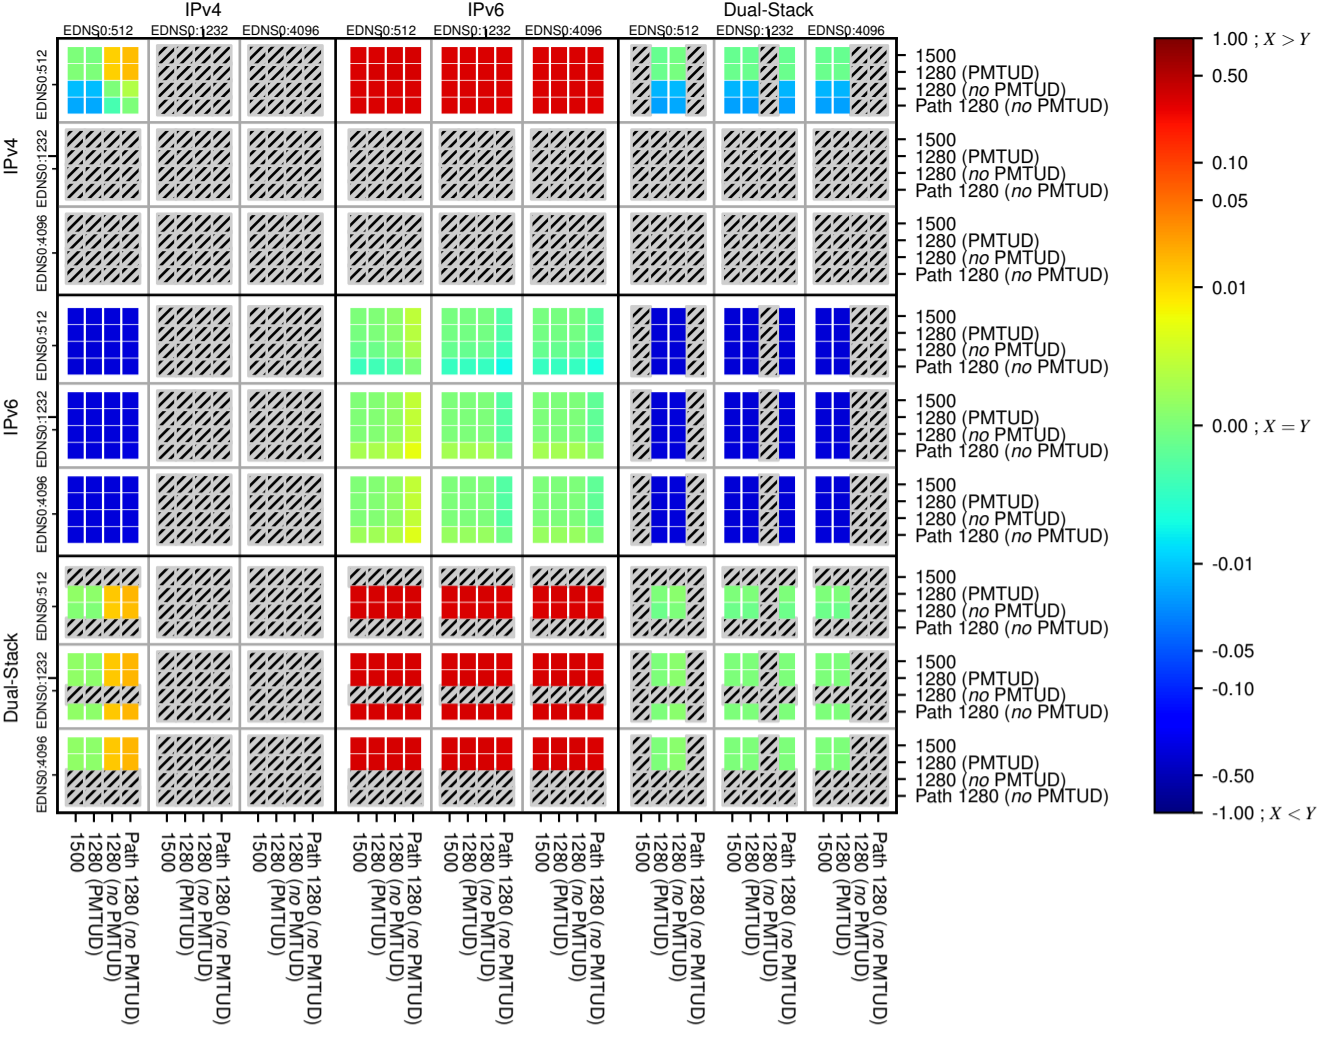

All Zones without DNSSEC for '.nl'

All Zones with DNSSEC for '.nl'

All Zones for '.nl'