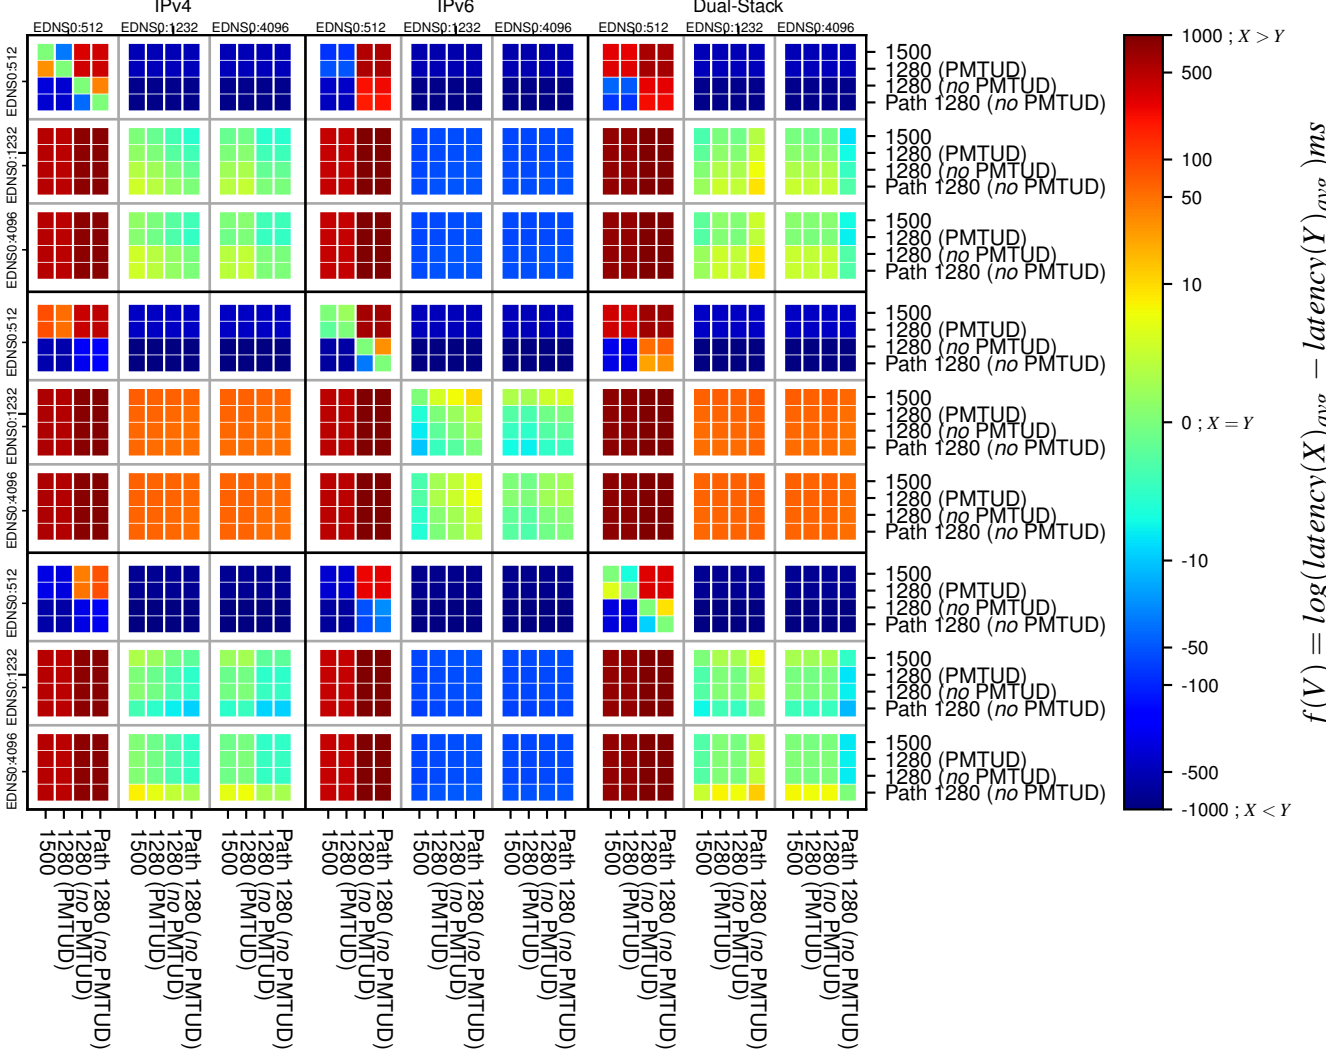

All Zones without DNSSEC returning NOERROR for '.all_psl_domains'

All Zones with DNSSEC returning NOERROR for '.all_psl_domains'

All Zones returning NOERROR for '.all_psl_domains'