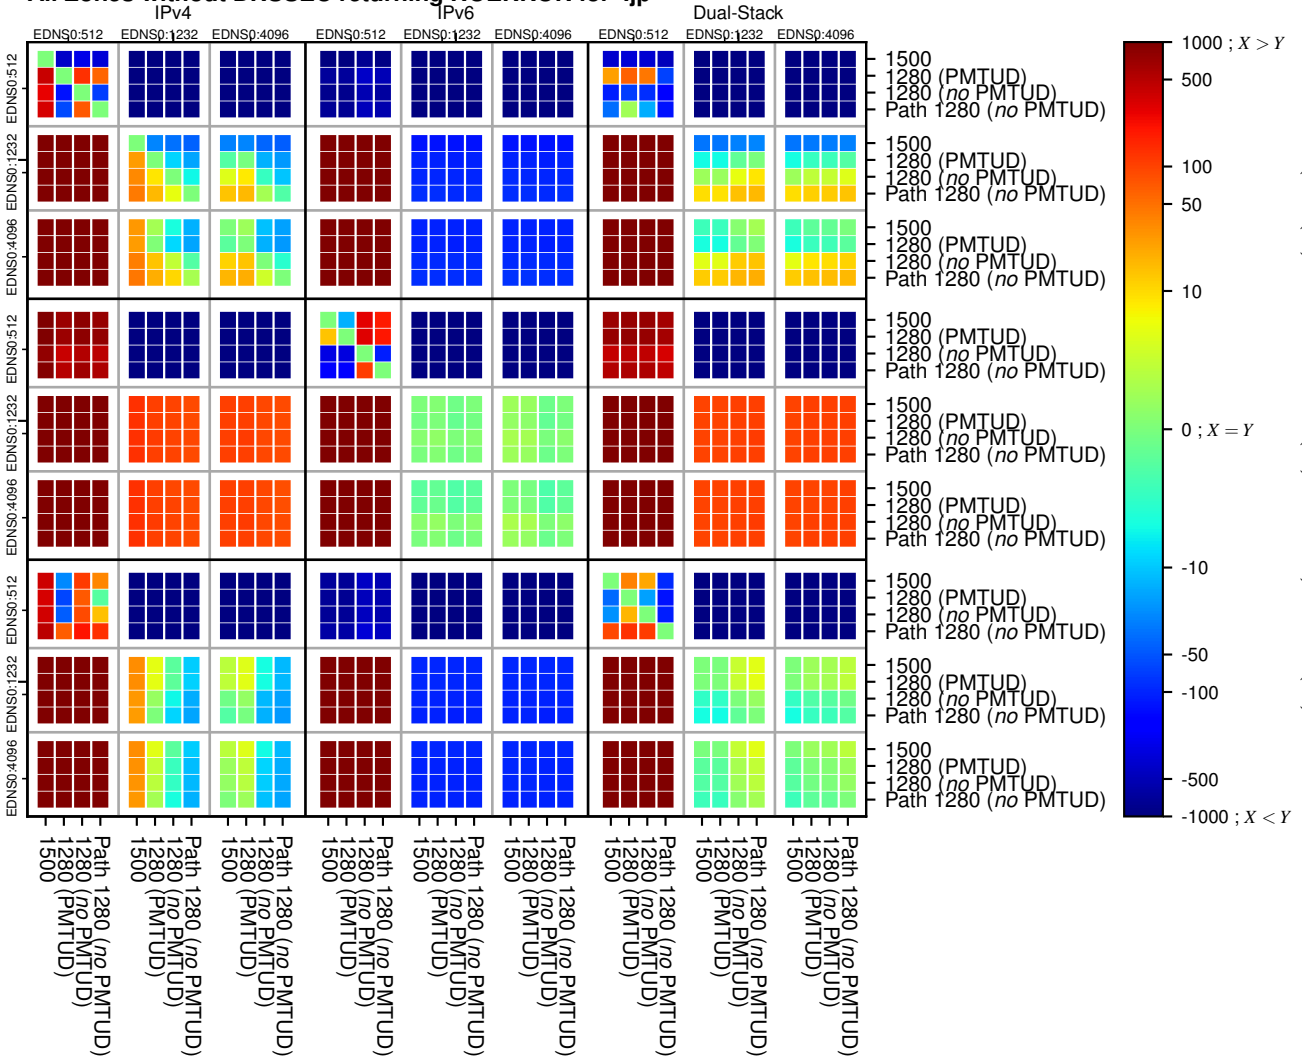

All Zones without DNSSEC returning NOERROR for '.jp'

All Zones with DNSSEC returning NOERROR for '.jp'

All Zones returning NOERROR for '.jp'