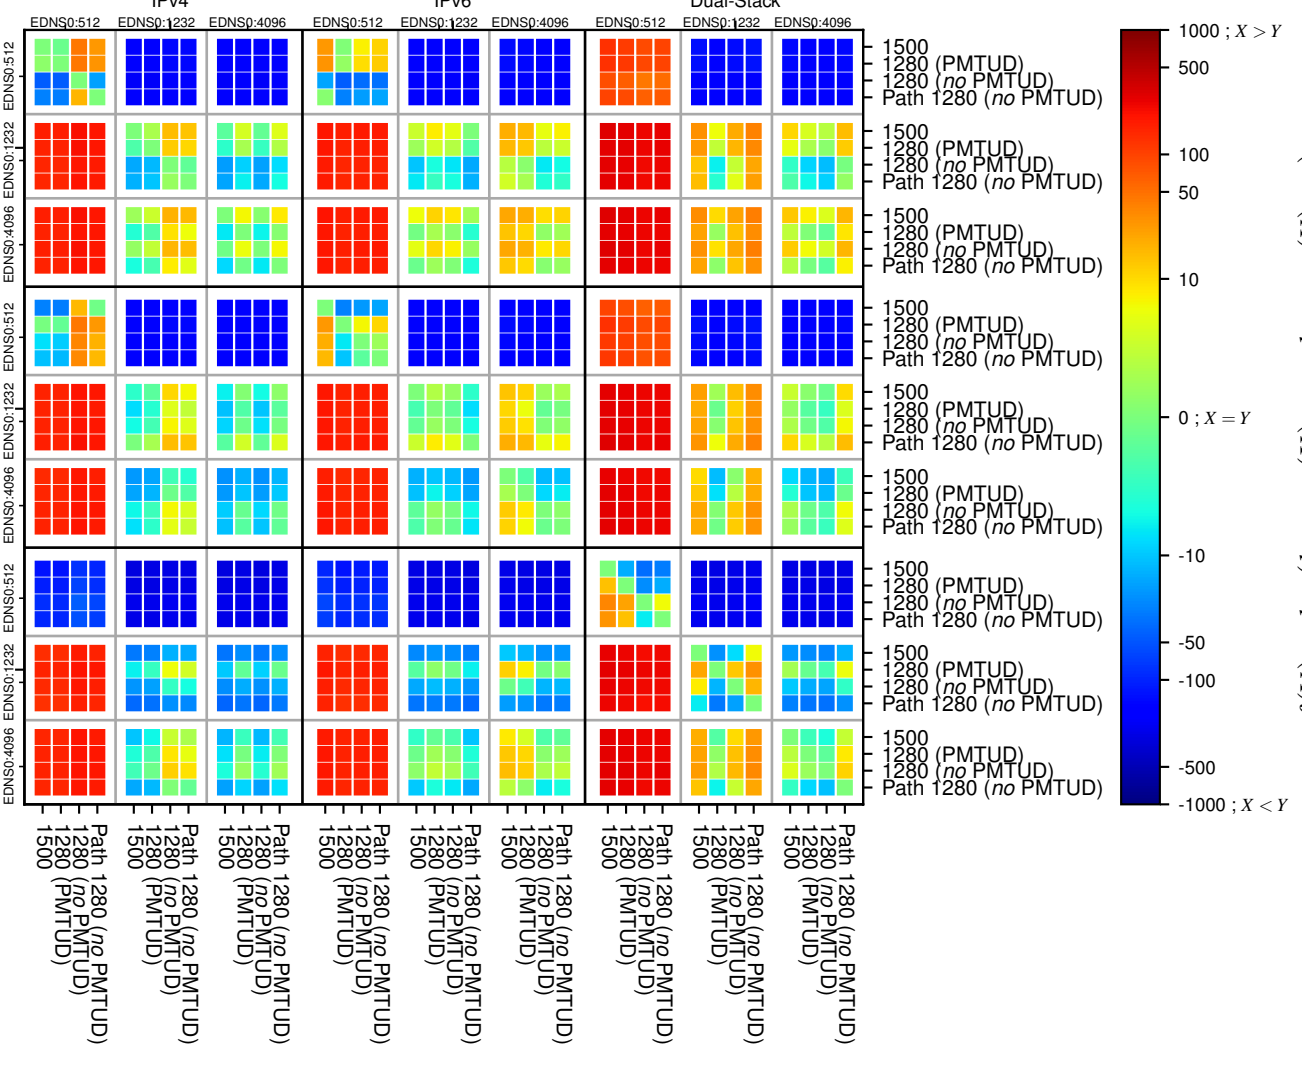

All Zones with DNSSEC returning NOERROR for '.se'