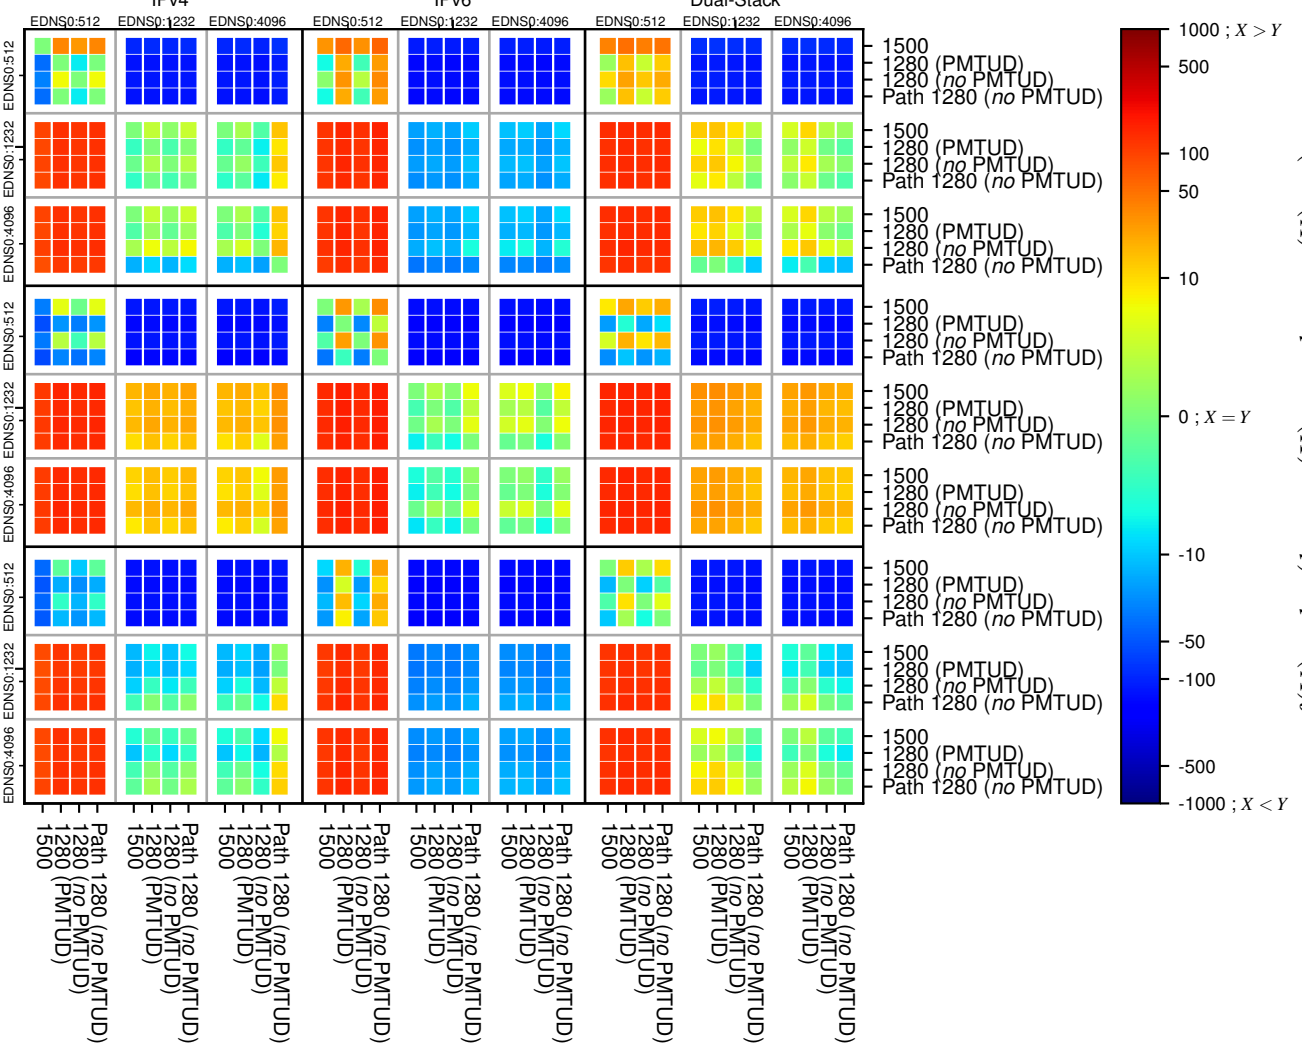

### All Zones without DNSSEC returning NOERROR for '.se'