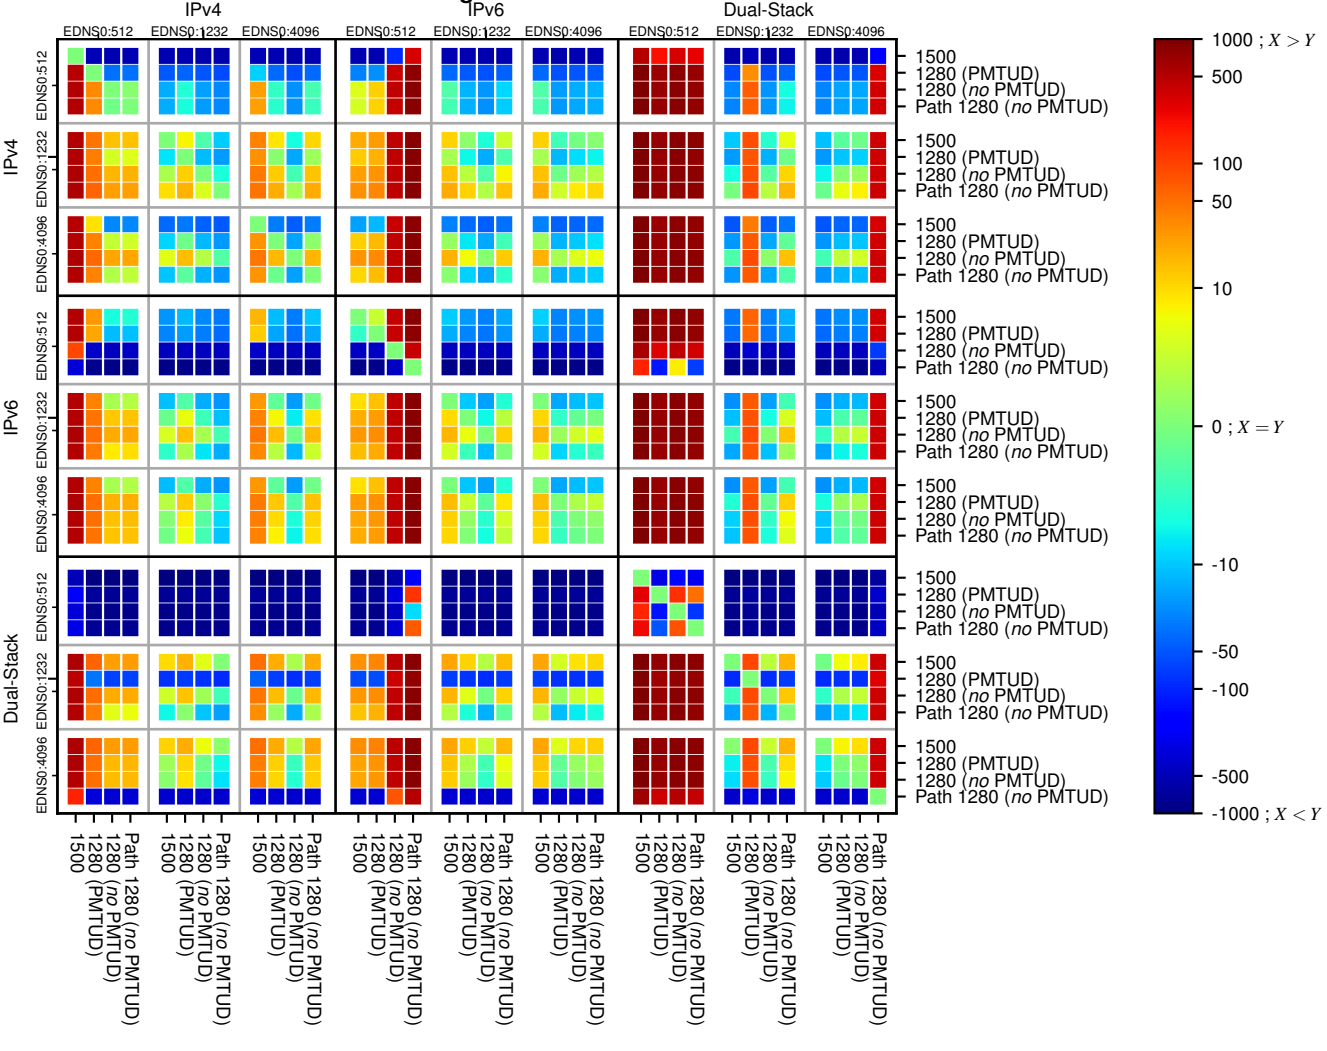

All Zones without DNSSEC returning NOERROR for '.de'

All Zones with DNSSEC returning NOERROR for '.de'

All Zones returning NOERROR for '.de'