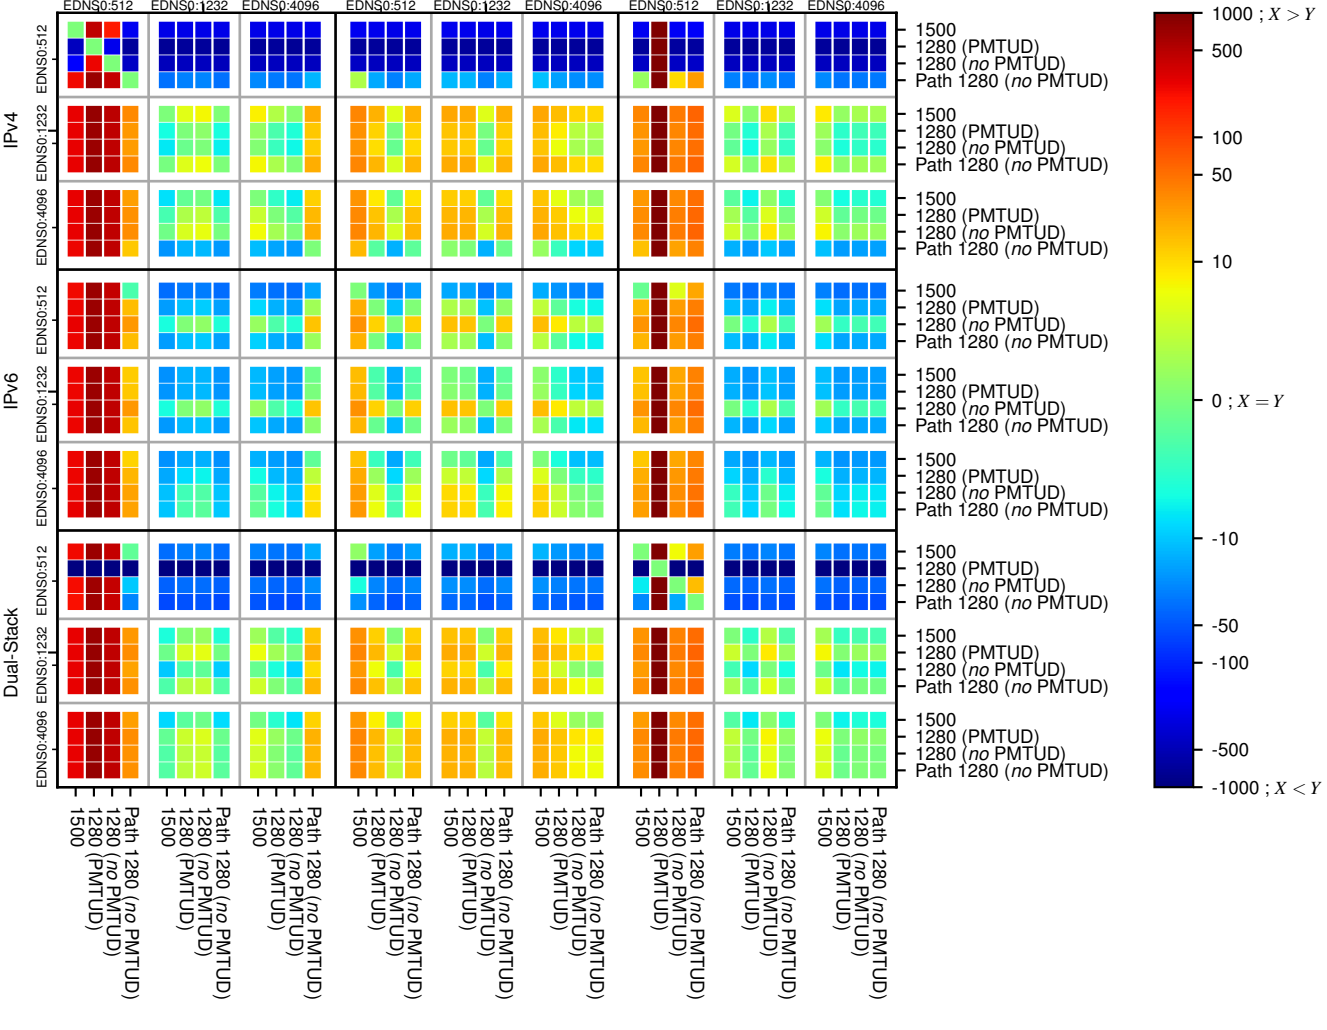

All Zones without DNSSEC returning NOERROR for '.de'

All Zones with DNSSEC returning NOERROR for '.de'

All Zones returning NOERROR for '.de'