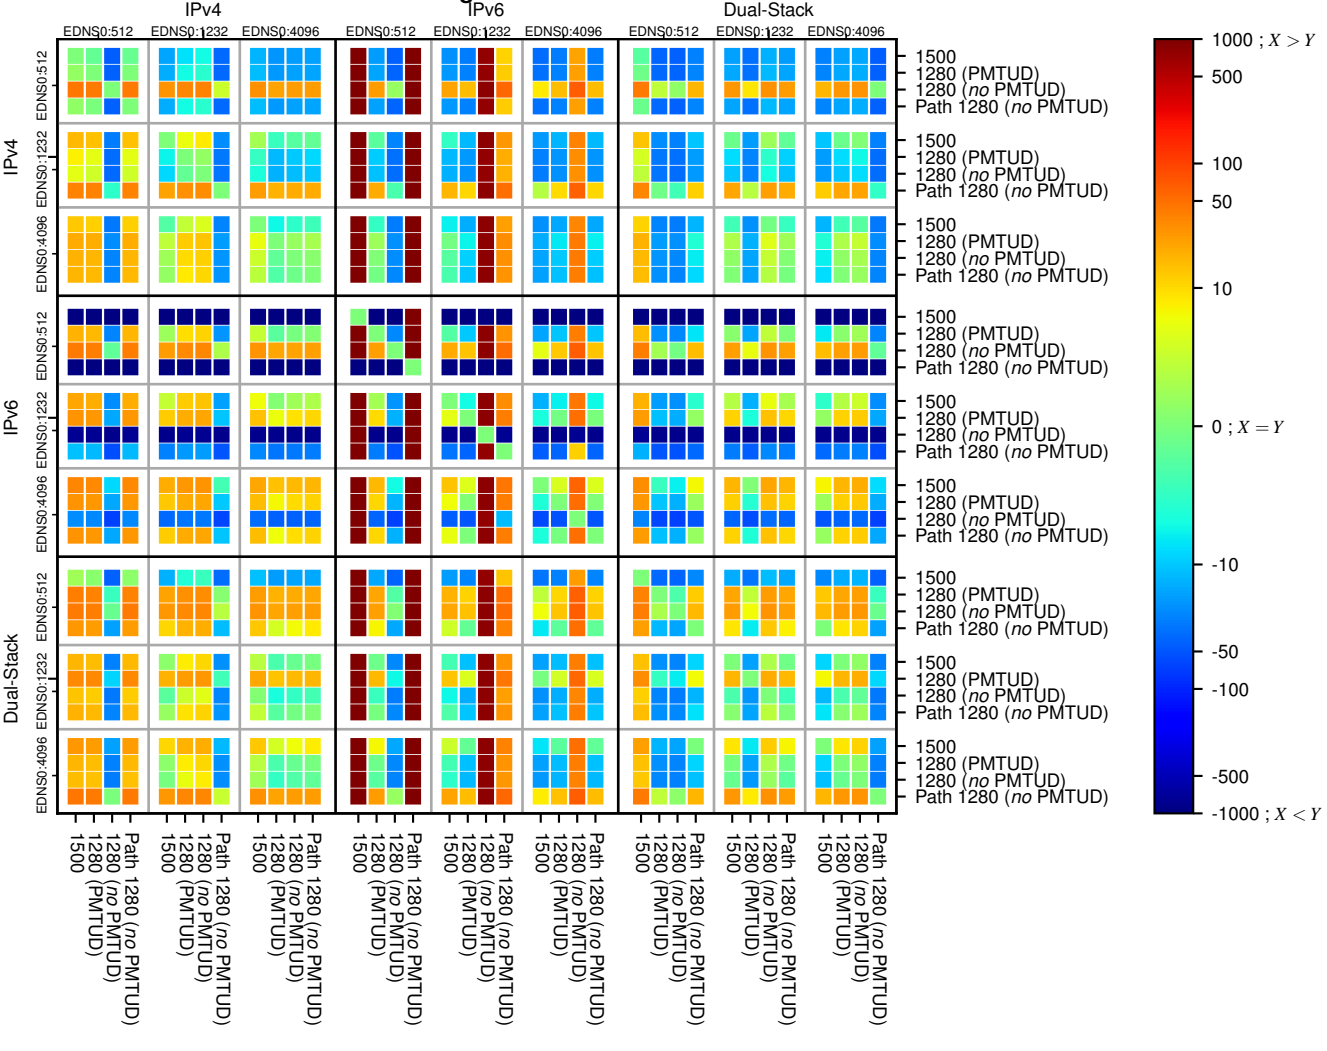

### All Zones without DNSSEC returning NOERROR for '.nl'

### All Zones with DNSSEC returning NOERROR for '.nl'