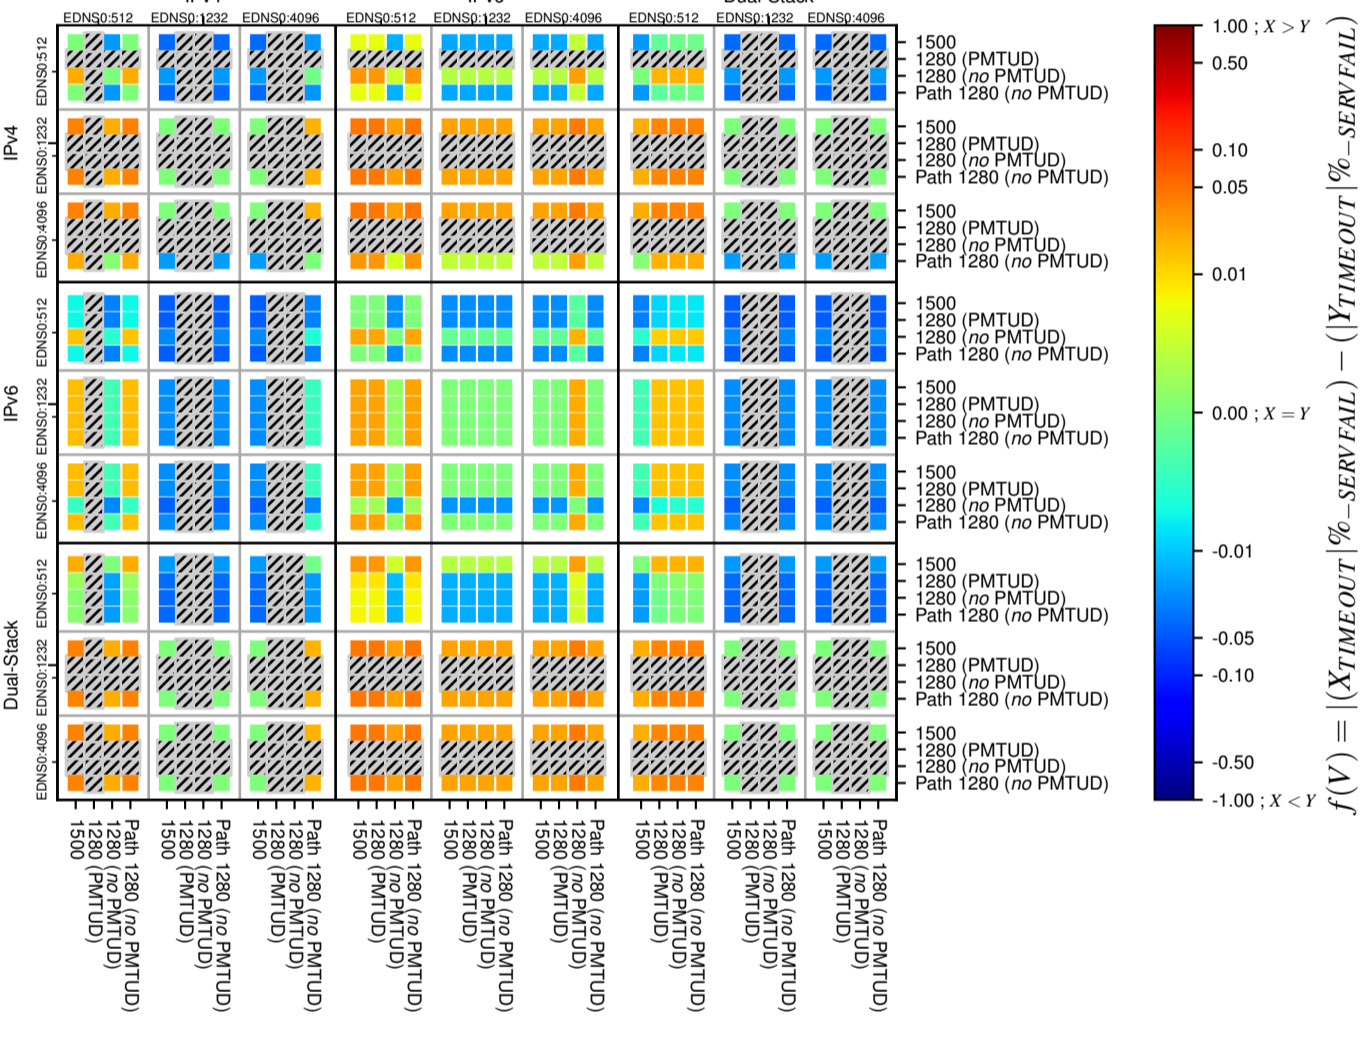

All Zones without DNSSEC for '.br'

All Zones with DNSSEC for '.br'

All Zones for '.br'

$$f(V) = |X_{TIMEOUT} \% - SERVFAIL} - (Y_{TIMEOUT} \% - SERVFAIL)}$$

$$f(V) = |X_{TIMEOUT} \% - SERVFAIL} - (Y_{TIMEOUT} \% - SERVFAIL)}$$

$$f(V) = |X_{TIMEOUT} \% - SERVFAIL} - (Y_{TIMEOUT} \% - SERVFAIL)}$$