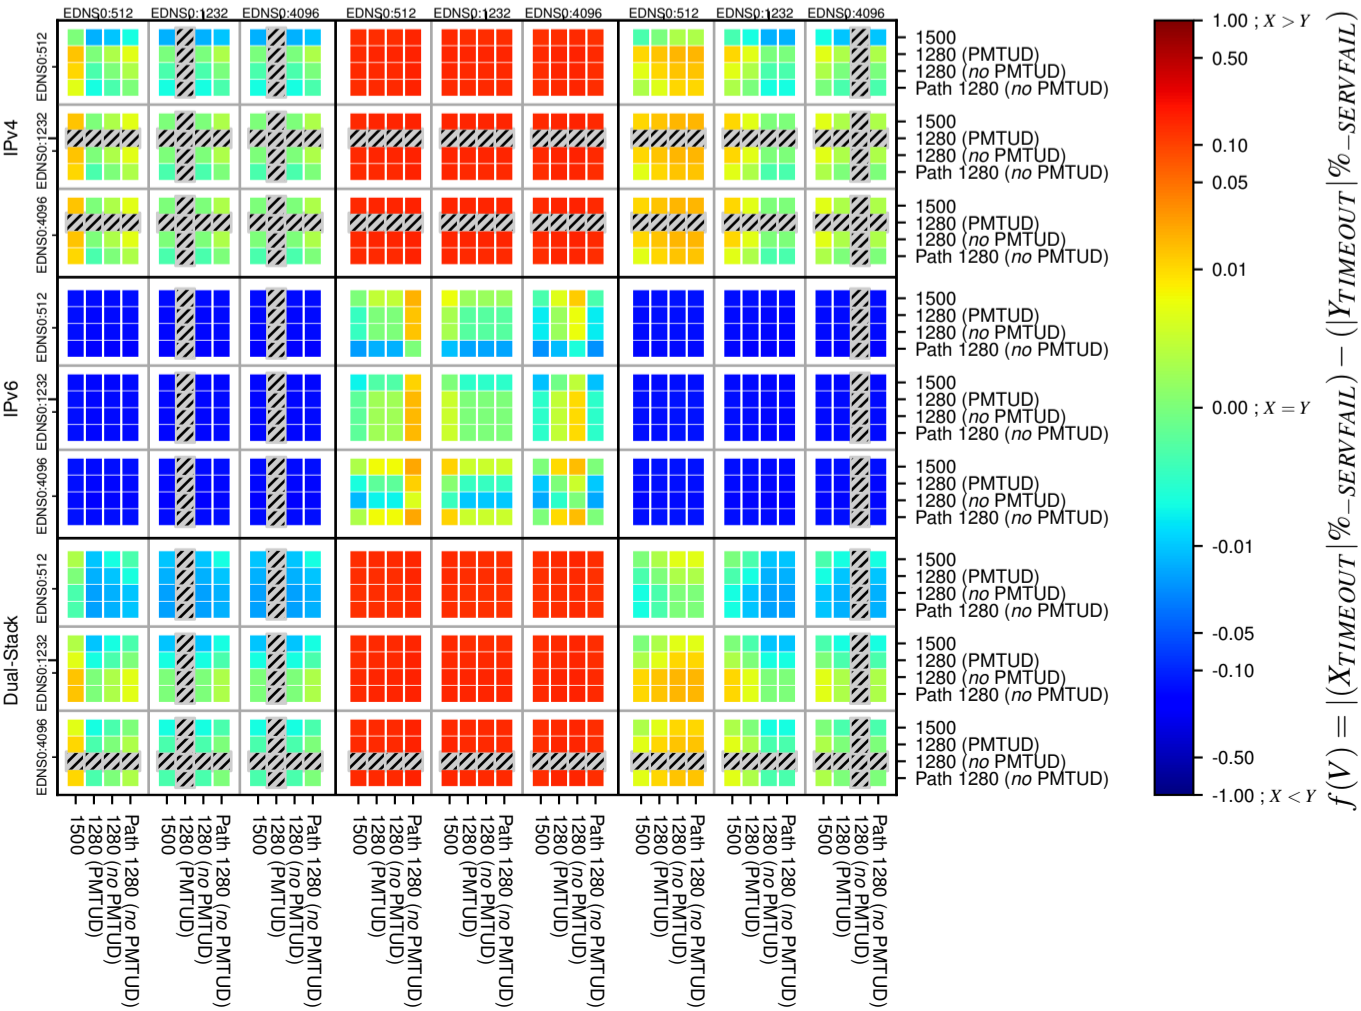

All Zones without DNSSEC for '.br'

All Zones with DNSSEC for '.br'

All Zones for '.br'

$$f(V) = |X_{TIMEOUT} \% - SERVFAIL} - (Y_{TIMEOUT} \% - SERVFAIL)}$$

$$f(V) = |X_{TIMEOUT} \% - SERVFAIL} - (Y_{TIMEOUT} \% - SERVFAIL)}$$

$$f(V) = |X_{TIMEOUT} \% - SERVFAIL} - (Y_{TIMEOUT} \% - SERVFAIL)}$$