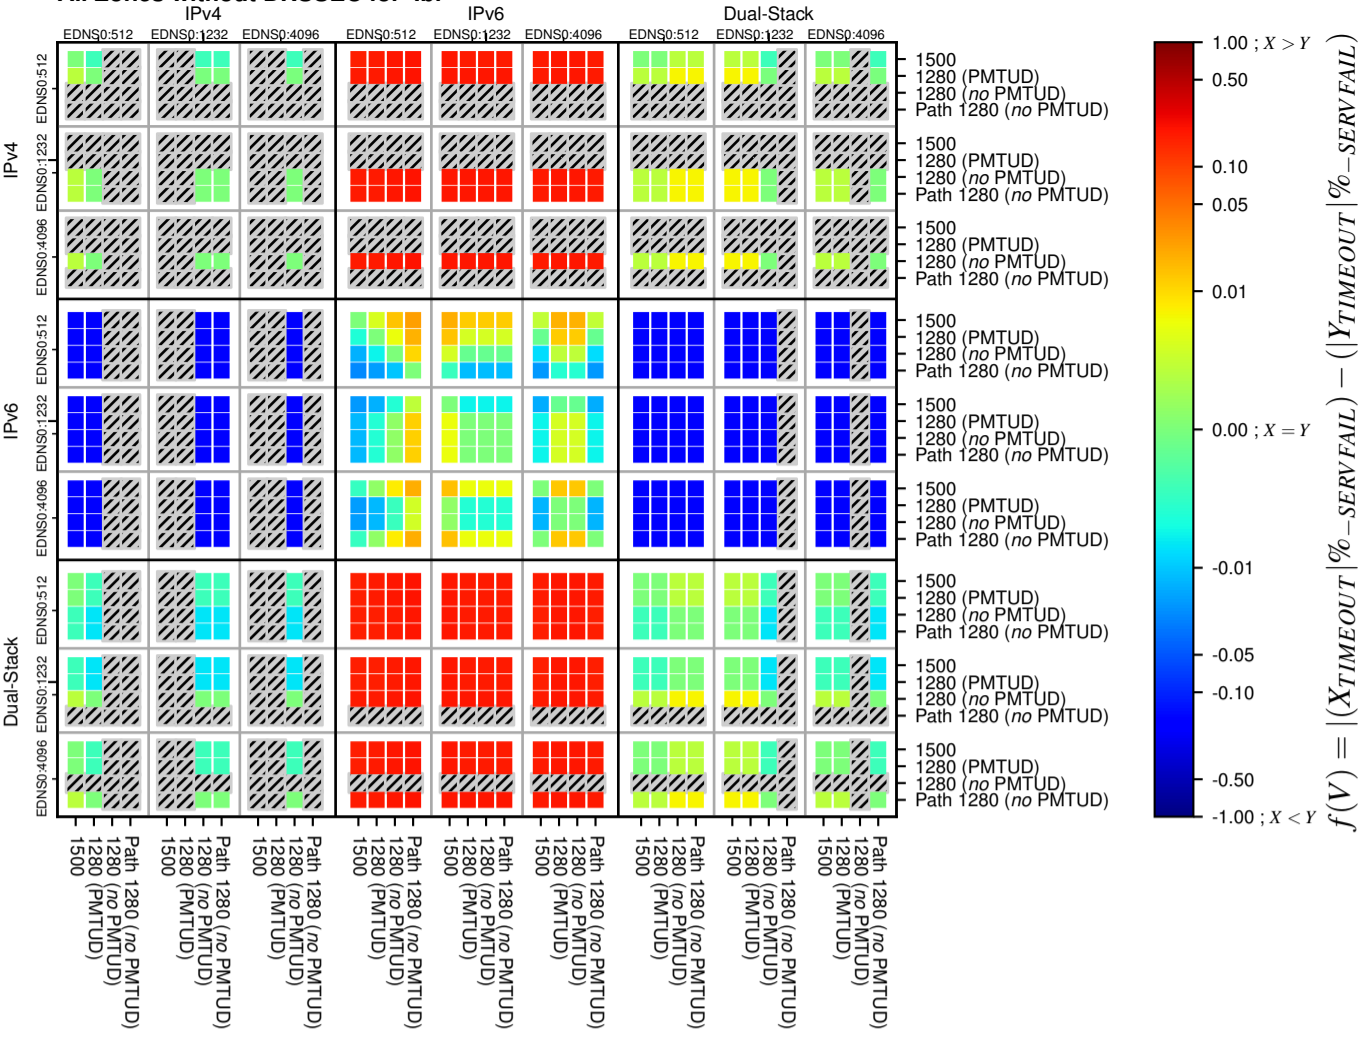

All Zones without DNSSEC for '.br'

All Zones with DNSSEC for '.br'

All Zones for '.br'

$$f(V) = |X_{TIMEOUT} \% - SERVFAIL} - (Y_{TIMEOUT} \% - SERVFAIL)}$$

$$f(V) = |X_{TIMEOUT} \% - SERVFAIL} - (Y_{TIMEOUT} \% - SERVFAIL)}$$

$$f(V) = |X_{TIMEOUT} \% - SERVFAIL} - (Y_{TIMEOUT} \% - SERVFAIL)}$$