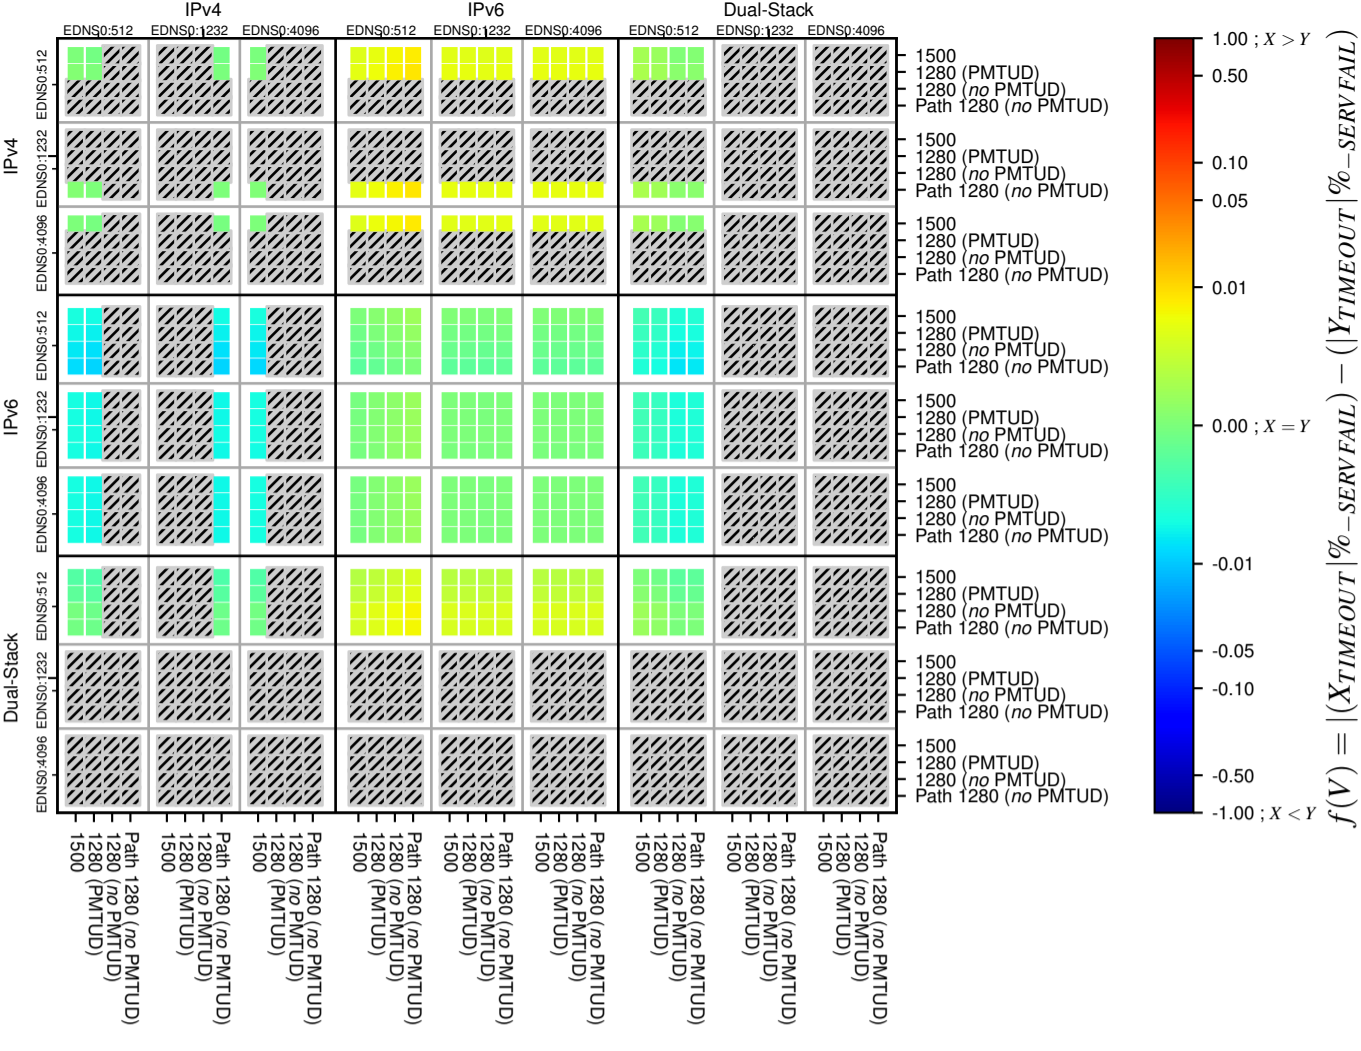

All Zones without DNSSEC for '.de'

All Zones with DNSSEC for '.de'

All Zones for '.de'

$$f(V) = |(X_{TIMEOUT} \% - SERVFAIL) - (Y_{TIMEOUT} \% - SERVFAIL)|$$

$$f(V) = |(X_{TIMEOUT} \% - SERVFAIL) - (Y_{TIMEOUT} \% - SERVFAIL)|$$

$$f(V) = |(X_{TIMEOUT} \% - SERVFAIL) - (Y_{TIMEOUT} \% - SERVFAIL)|$$