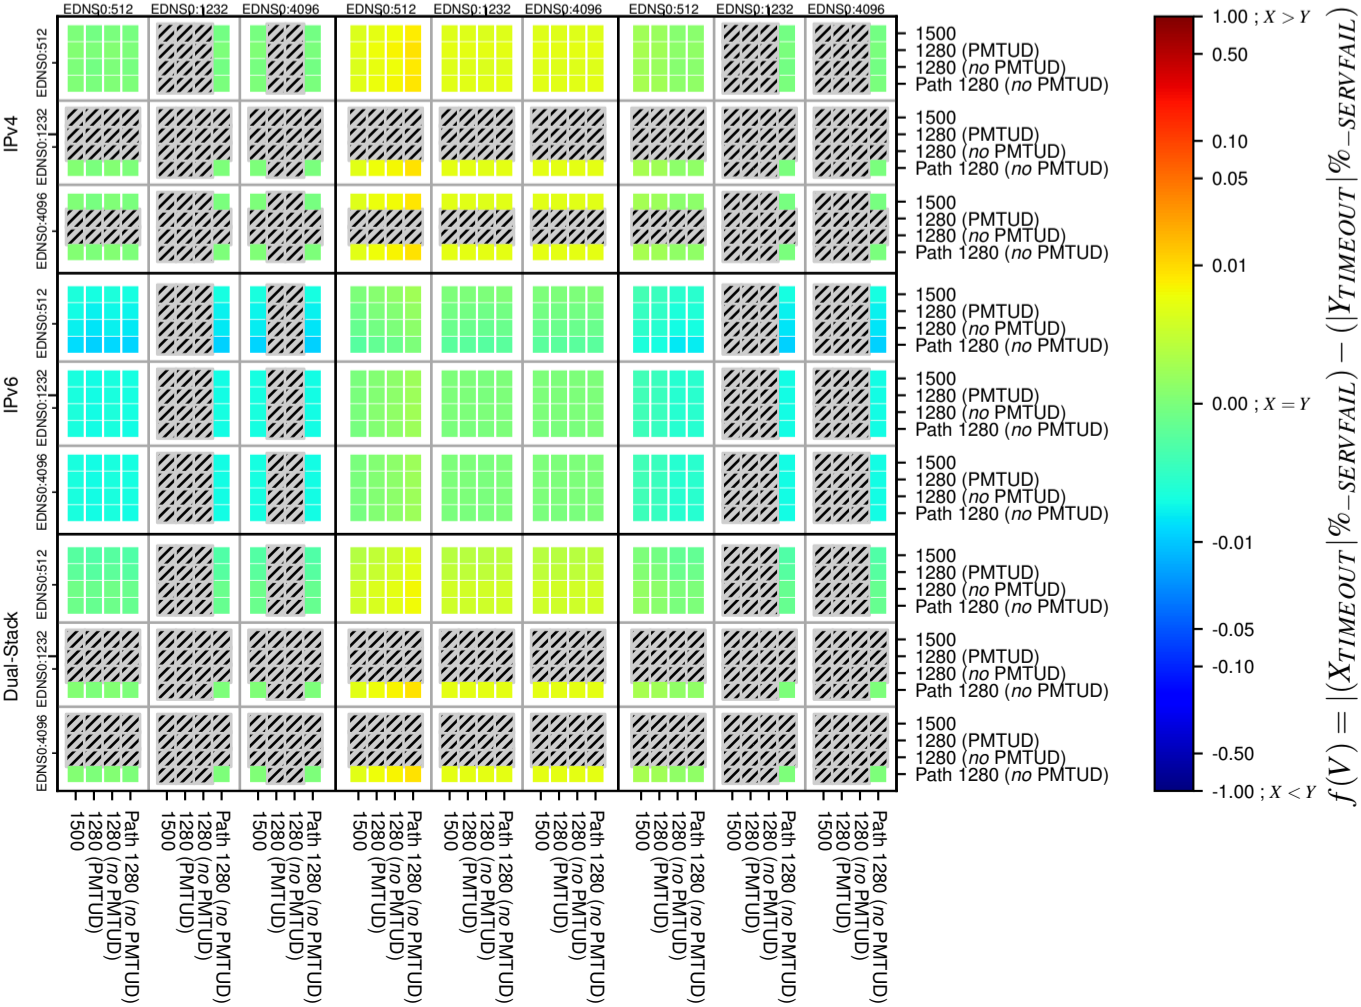

All Zones without DNSSEC for '.de'

All Zones with DNSSEC for '.de'

All Zones for '.de'

$$f(V) = |(X_{TIMEOUT} \% - SERVFAIL) - (Y_{TIMEOUT} \% - SERVFAIL)|$$

$$f(V) = |(X_{TIMEOUT} \% - SERVFAIL) - (Y_{TIMEOUT} \% - SERVFAIL)|$$

$$f(V) = |(X_{TIMEOUT} \% - SERVFAIL) - (Y_{TIMEOUT} \% - SERVFAIL)|$$