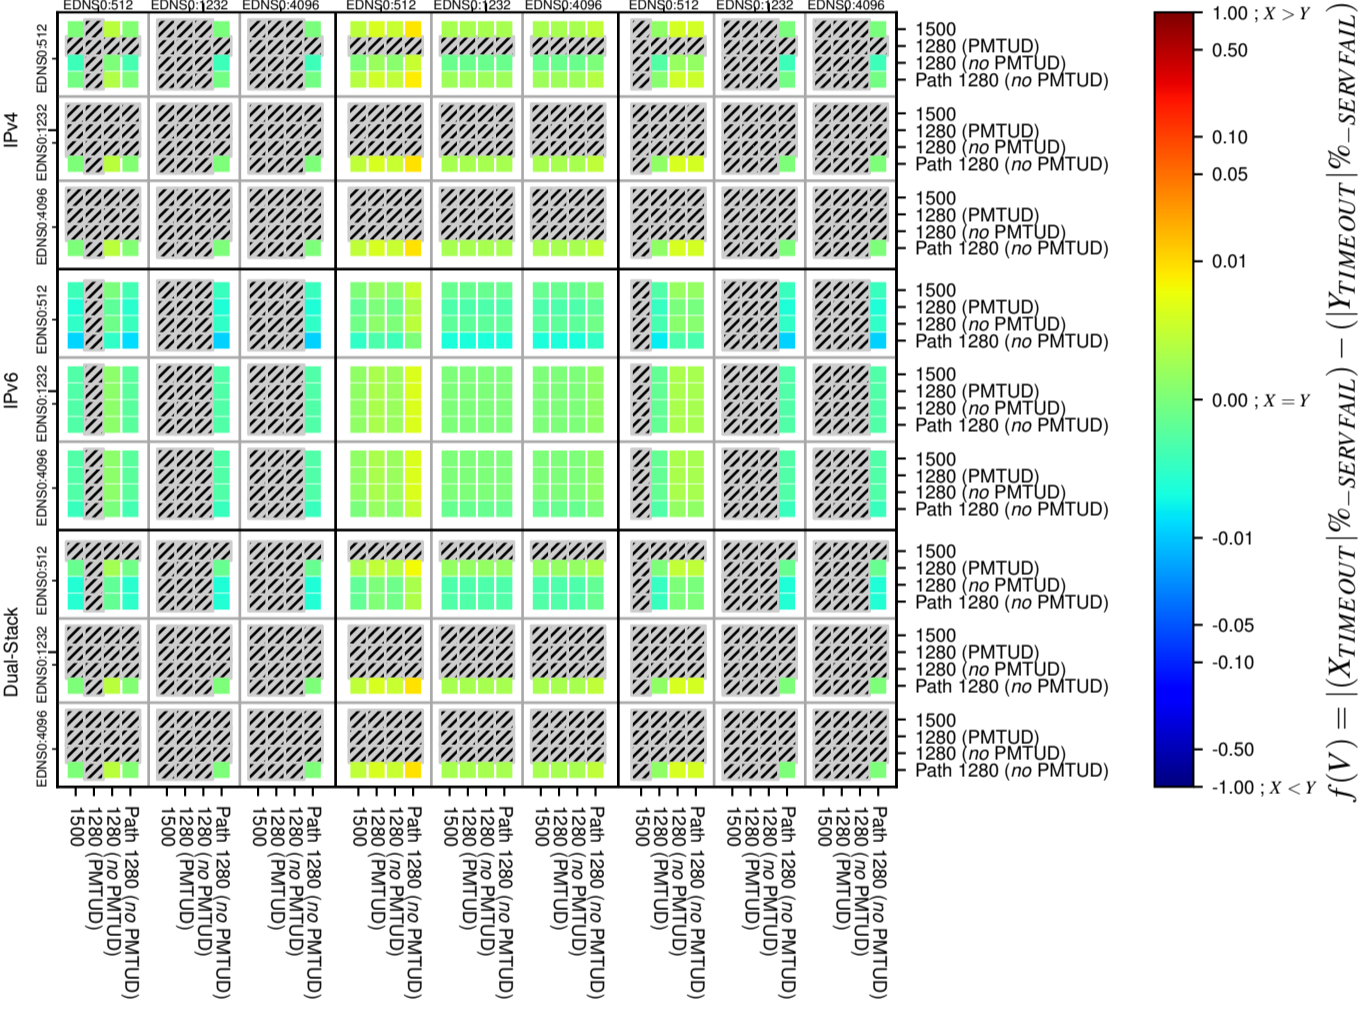

All Zones without DNSSEC for '.de'

All Zones with DNSSEC for '.de'

All Zones for '.de'

$$f(V) = |(X_{TIMEOUT} \% - SERVFAIL) - (Y_{TIMEOUT} \% - SERVFAIL)|$$

$$f(V) = |(X_{TIMEOUT} \% - SERVFAIL) - (Y_{TIMEOUT} \% - SERVFAIL)|$$

$$f(V) = |(X_{TIMEOUT} \% - SERVFAIL) - (Y_{TIMEOUT} \% - SERVFAIL)|$$