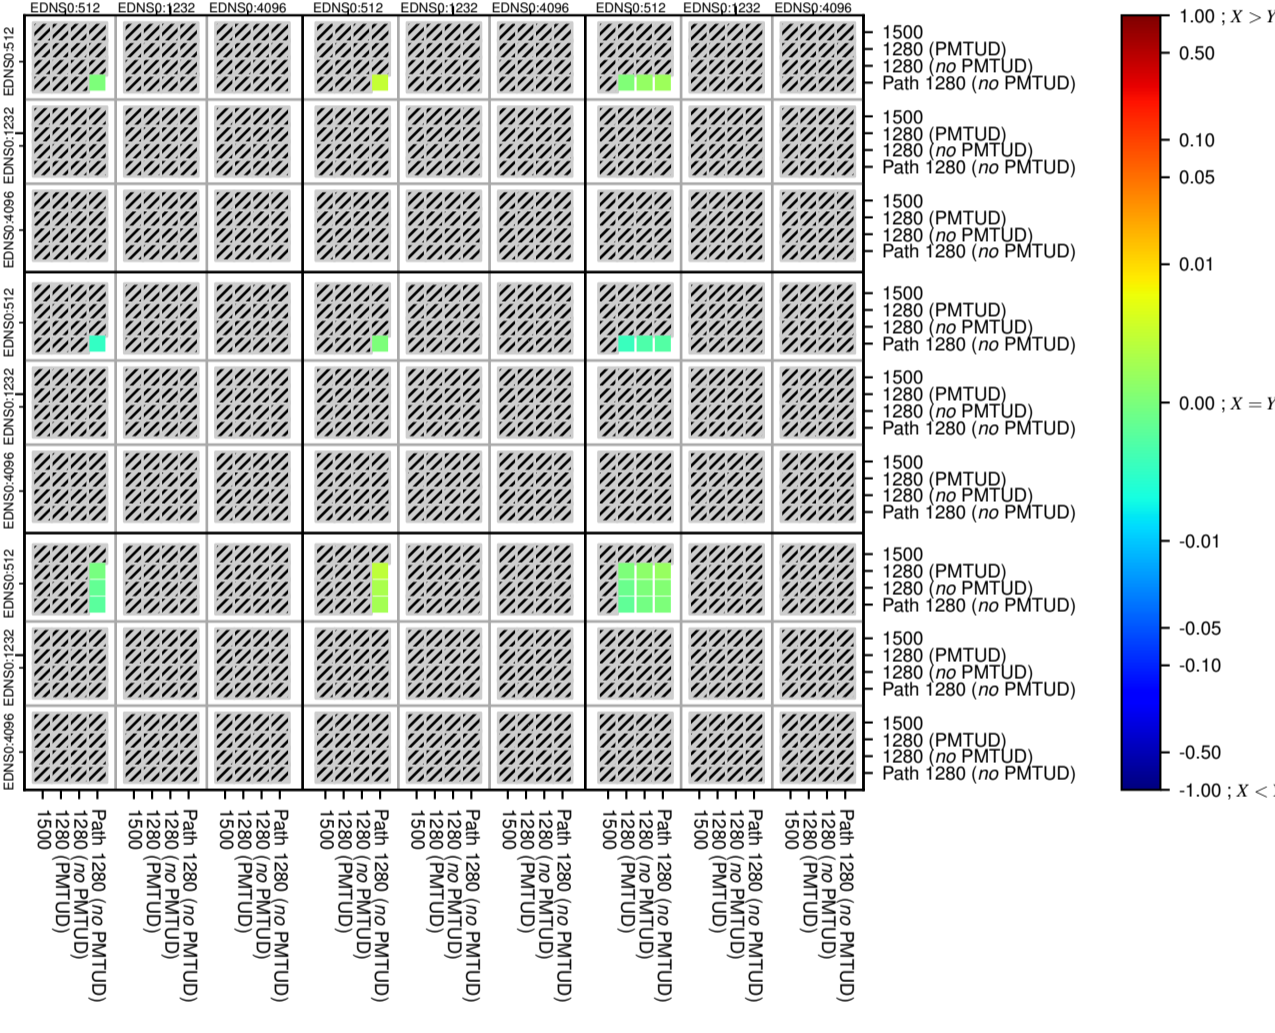

### All Zones for '.it'

$$f(V) = |X_{TIMEOUT} | \% - SERVFAIL) - (Y_{TIMEOUT} | \% - SERVFAIL)$$

$$f(V) = |X_{TIMEOUT} | \% - SERVFAIL) - (Y_{TIMEOUT} | \% - SERVFAIL)$$

$$f(V) = |X_{TIMEOUT} | \% - SERVFAIL) - (Y_{TIMEOUT} | \% - SERVFAIL)$$