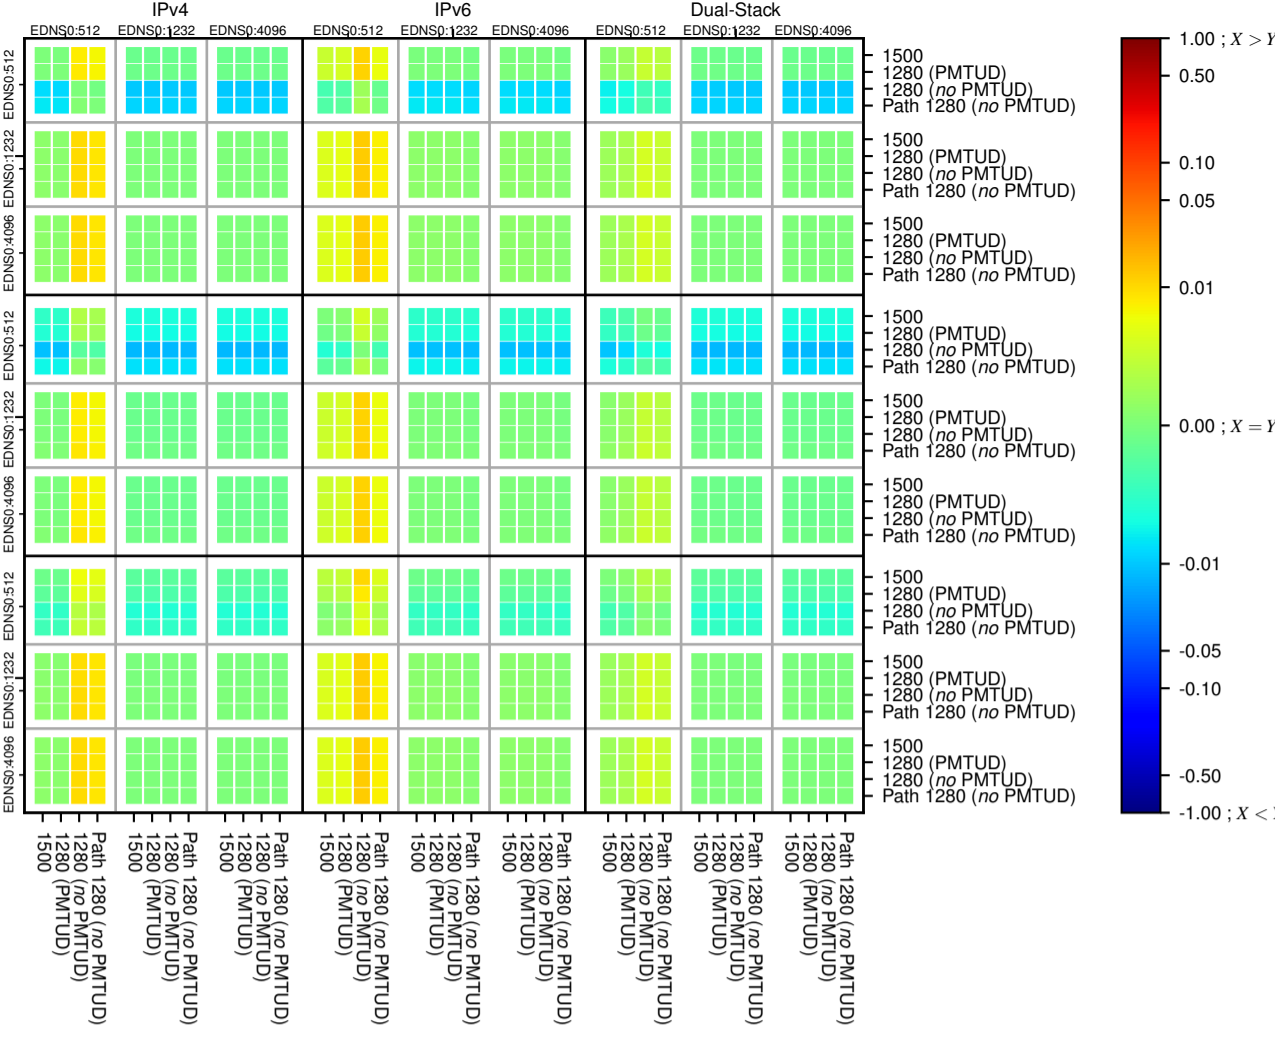

### All Zones without DNSSEC for '.it'

### All Zones for '.it'

$$f(V) = |X_{TIMEOUT} | \% - SERVFAIL) - (Y_{TIMEOUT} | \% - SERVFAIL)$$

$$f(V) = |X_{TIMEOUT} | \% - SERVFAIL) - (Y_{TIMEOUT} | \% - SERVFAIL)$$

$$f(V) = |X_{TIMEOUT} | \% - SERVFAIL) - (Y_{TIMEOUT} | \% - SERVFAIL)$$