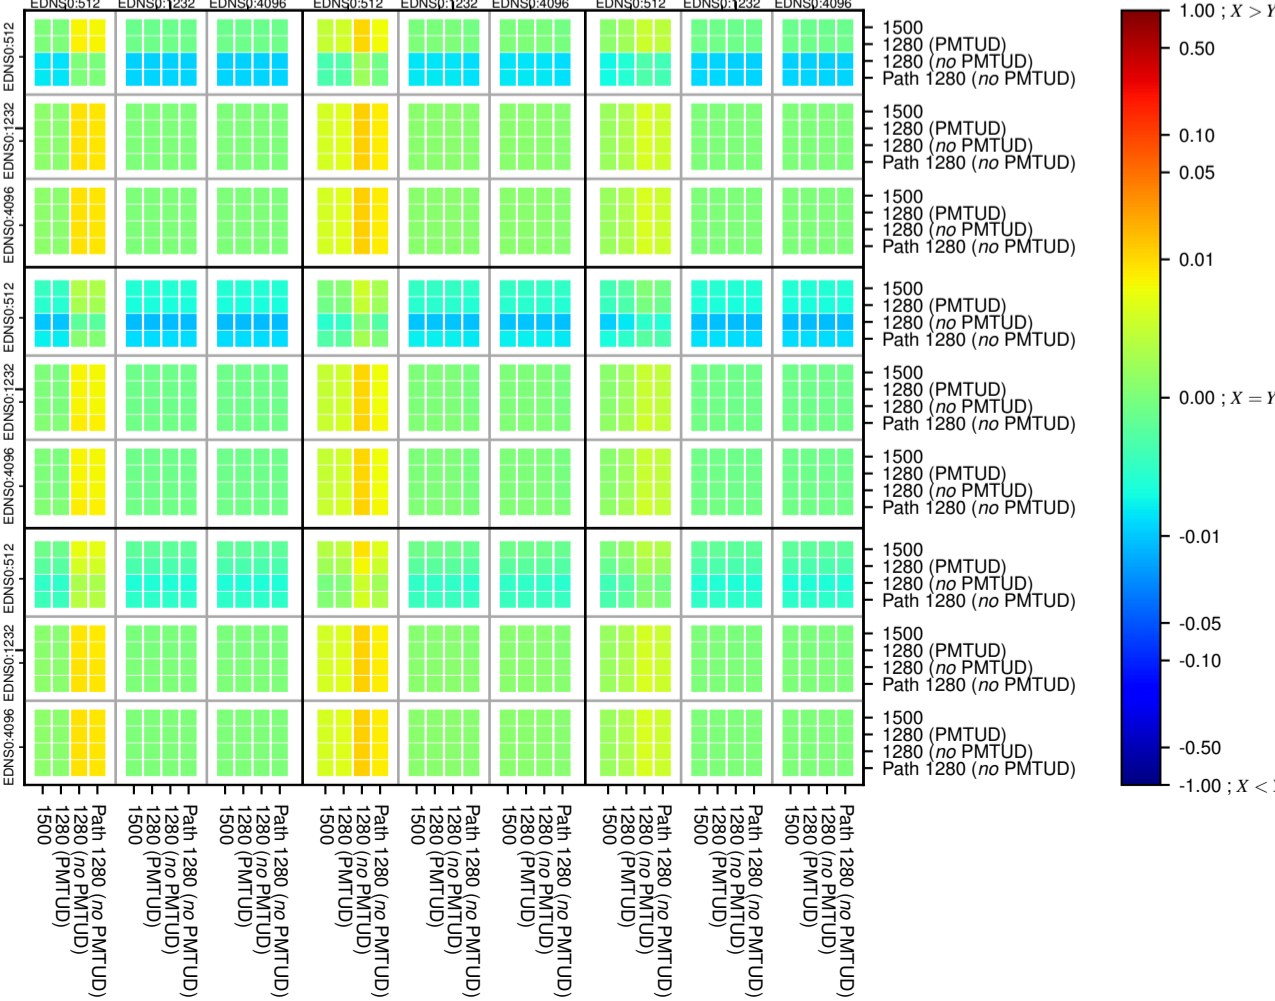

### All Zones without DNSSEC for '.it'

### All Zones for '.it'

$$f(V) = |X_{TIMEOUT} | \% - SERVFAIL) - (Y_{TIMEOUT} | \% - SERVFAIL)$$

$$f(V) = |X_{TIMEOUT} | \% - SERVFAIL) - (Y_{TIMEOUT} | \% - SERVFAIL)$$

$$f(V) = |X_{TIMEOUT} | \% - SERVFAIL) - (Y_{TIMEOUT} | \% - SERVFAIL)$$