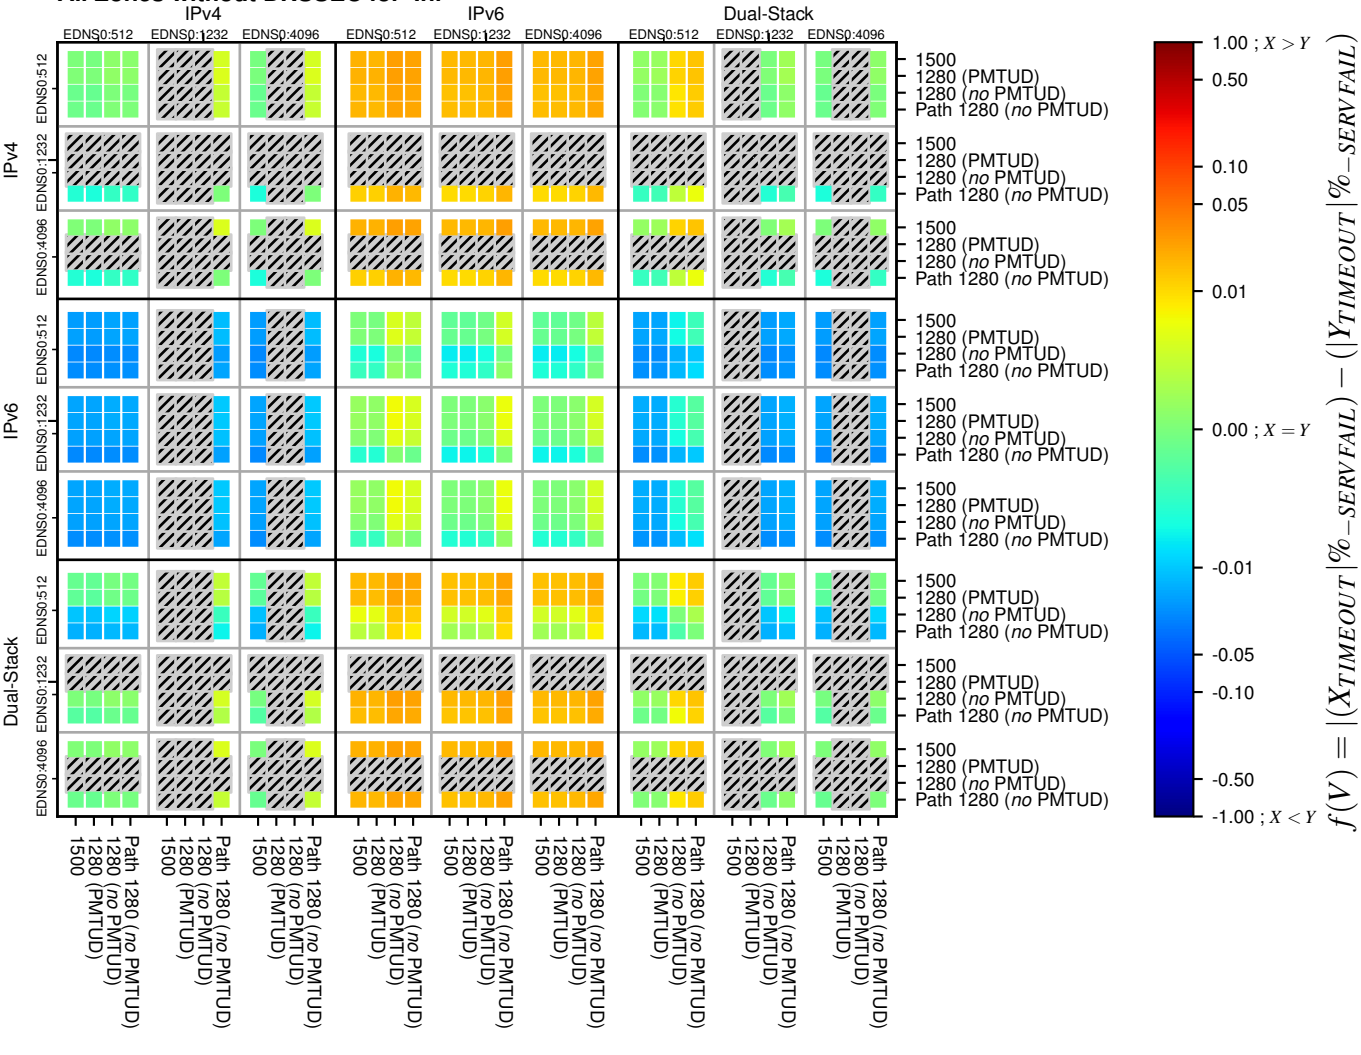

### All Zones without DNSSEC for '.nl'