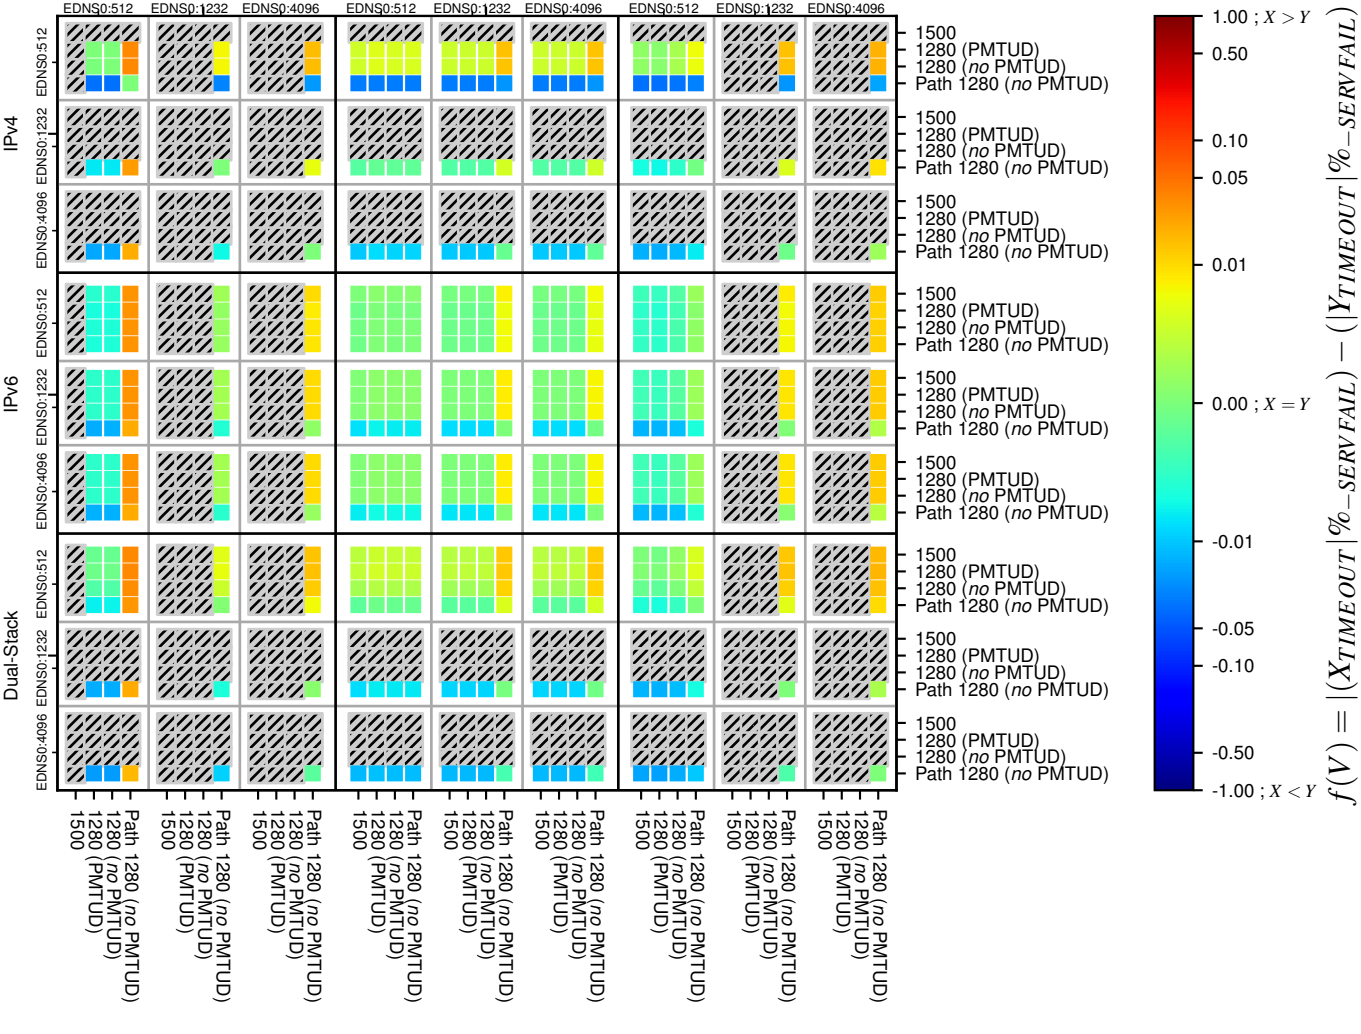

### All Zones without DNSSEC for '.nl'

### All Zones with DNSSEC for '.nl'