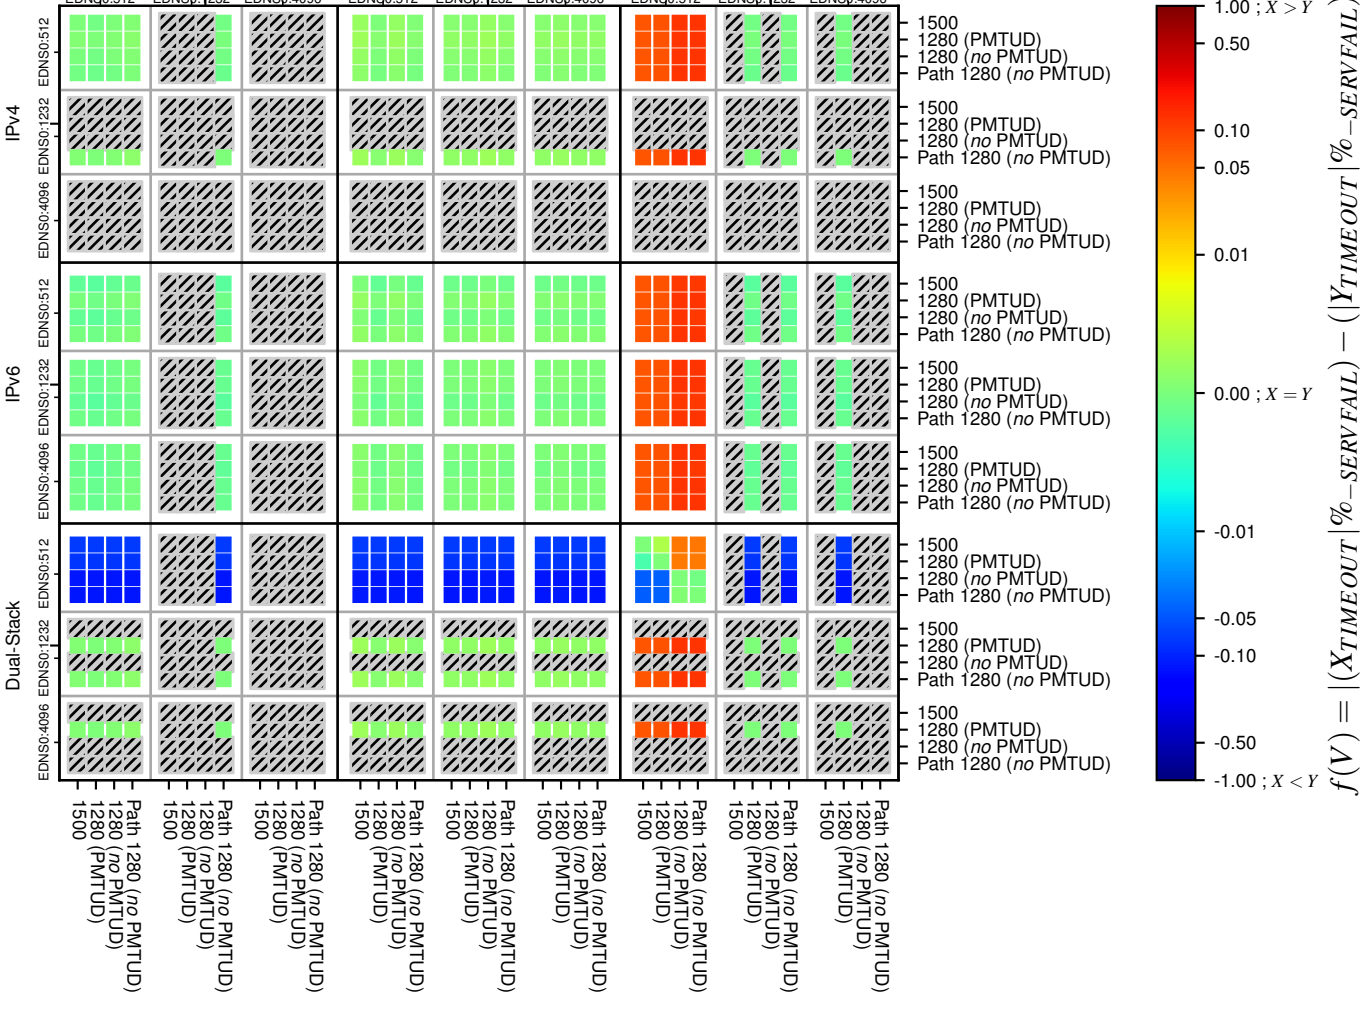

All Zones without DNSSEC for '.org'

All Zones with DNSSEC for '.org'

All Zones for '.org'

$$f(V) = |(X_{TIMEOUT} | \% - SERVFAIL) - (Y_{TIMEOUT} | \% - SERVFAIL)|$$

$$f(V) = |(X_{TIMEOUT} | \% - SERVFAIL) - (Y_{TIMEOUT} | \% - SERVFAIL)|$$

$$f(V) = |(X_{TIMEOUT} | \% - SERVFAIL) - (Y_{TIMEOUT} | \% - SERVFAIL)|$$