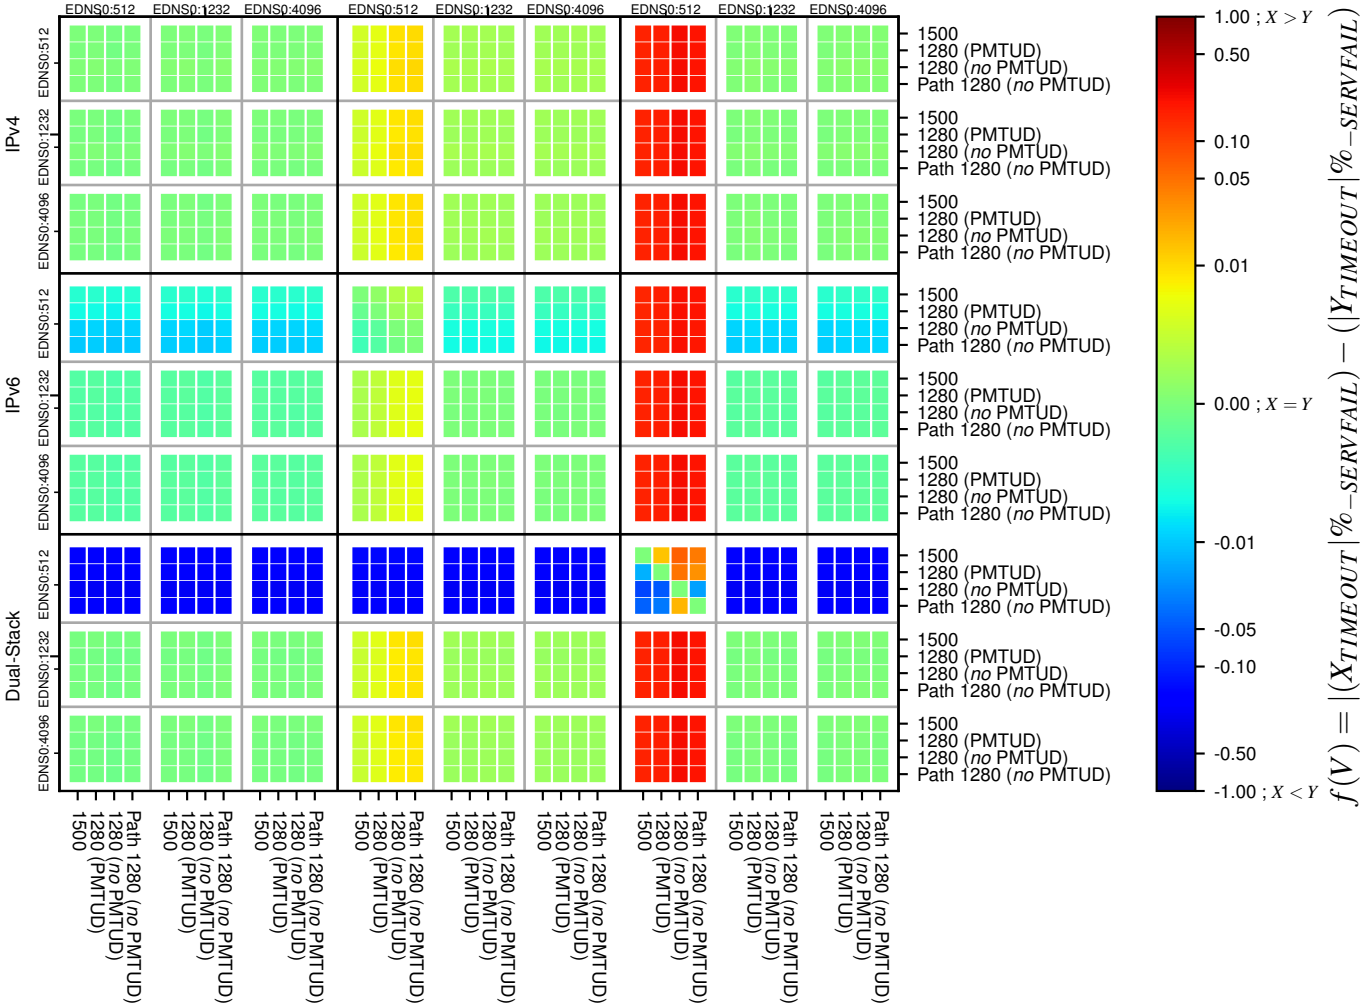

All Zones without DNSSEC for '.org'

All Zones with DNSSEC for '.org'

All Zones for '.org'

$$f(V) = |(X_{TIMEOUT} | \% - SERVFAIL) - (Y_{TIMEOUT} | \% - SERVFAIL)|$$

$$f(V) = |(X_{TIMEOUT} | \% - SERVFAIL) - (Y_{TIMEOUT} | \% - SERVFAIL)|$$

$$f(V) = |(X_{TIMEOUT} | \% - SERVFAIL) - (Y_{TIMEOUT} | \% - SERVFAIL)|$$