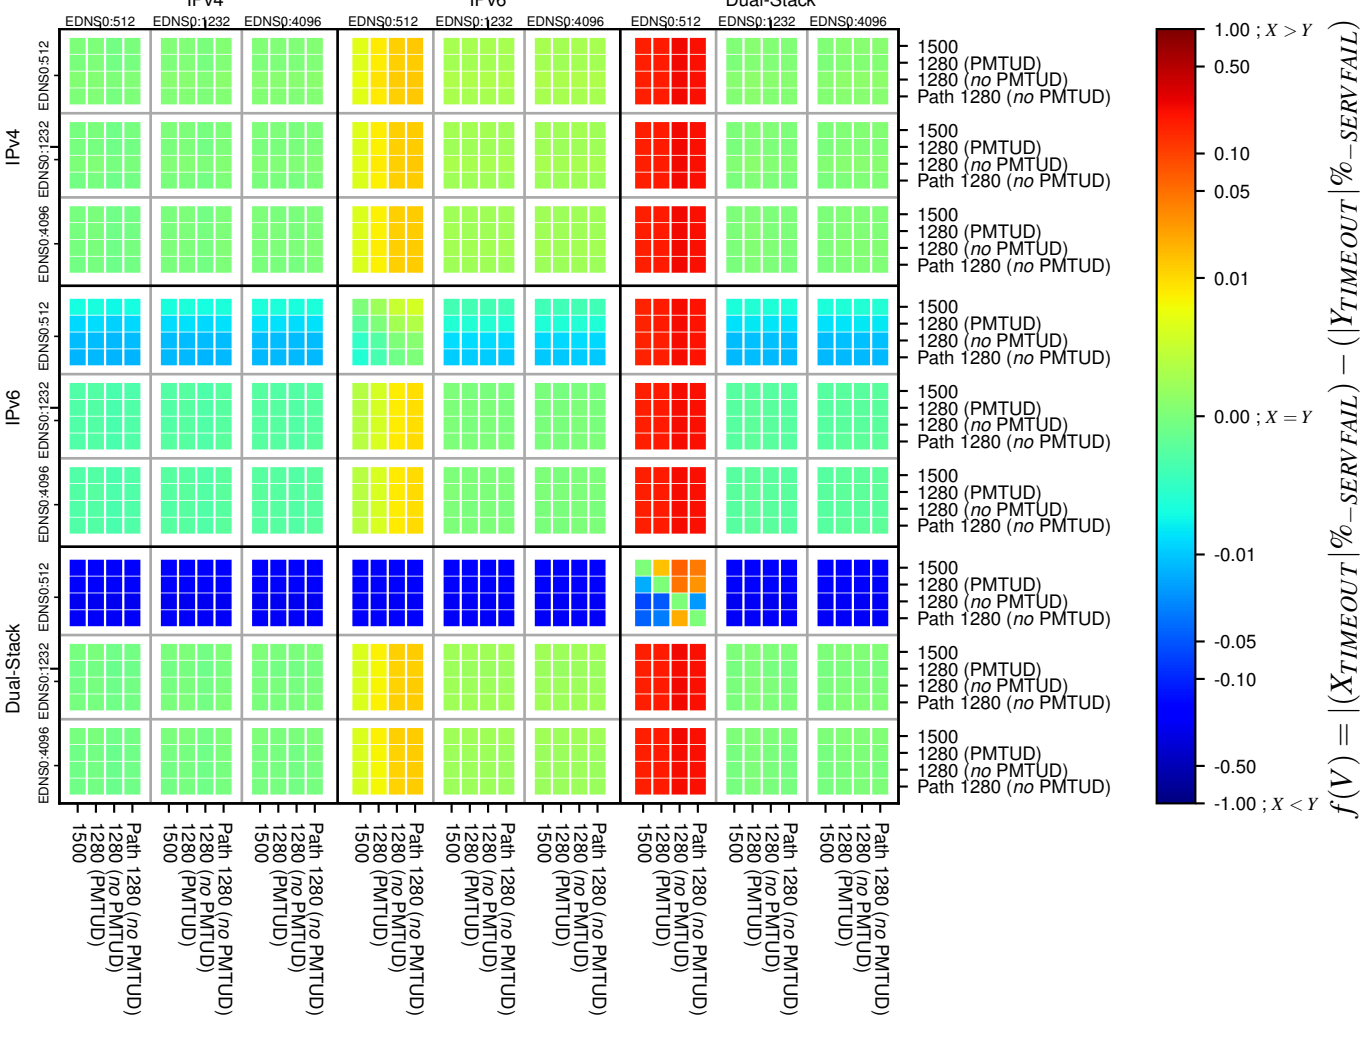

All Zones without DNSSEC for '.org'

All Zones with DNSSEC for '.org'

All Zones for '.org'

$$f(V) = |(X_{TIMEOUT} | \% - SERVFAIL) - (Y_{TIMEOUT} | \% - SERVFAIL)|$$

$$f(V) = |(X_{TIMEOUT} | \% - SERVFAIL) - (Y_{TIMEOUT} | \% - SERVFAIL)|$$

$$f(V) = |(X_{TIMEOUT} | \% - SERVFAIL) - (Y_{TIMEOUT} | \% - SERVFAIL)|$$