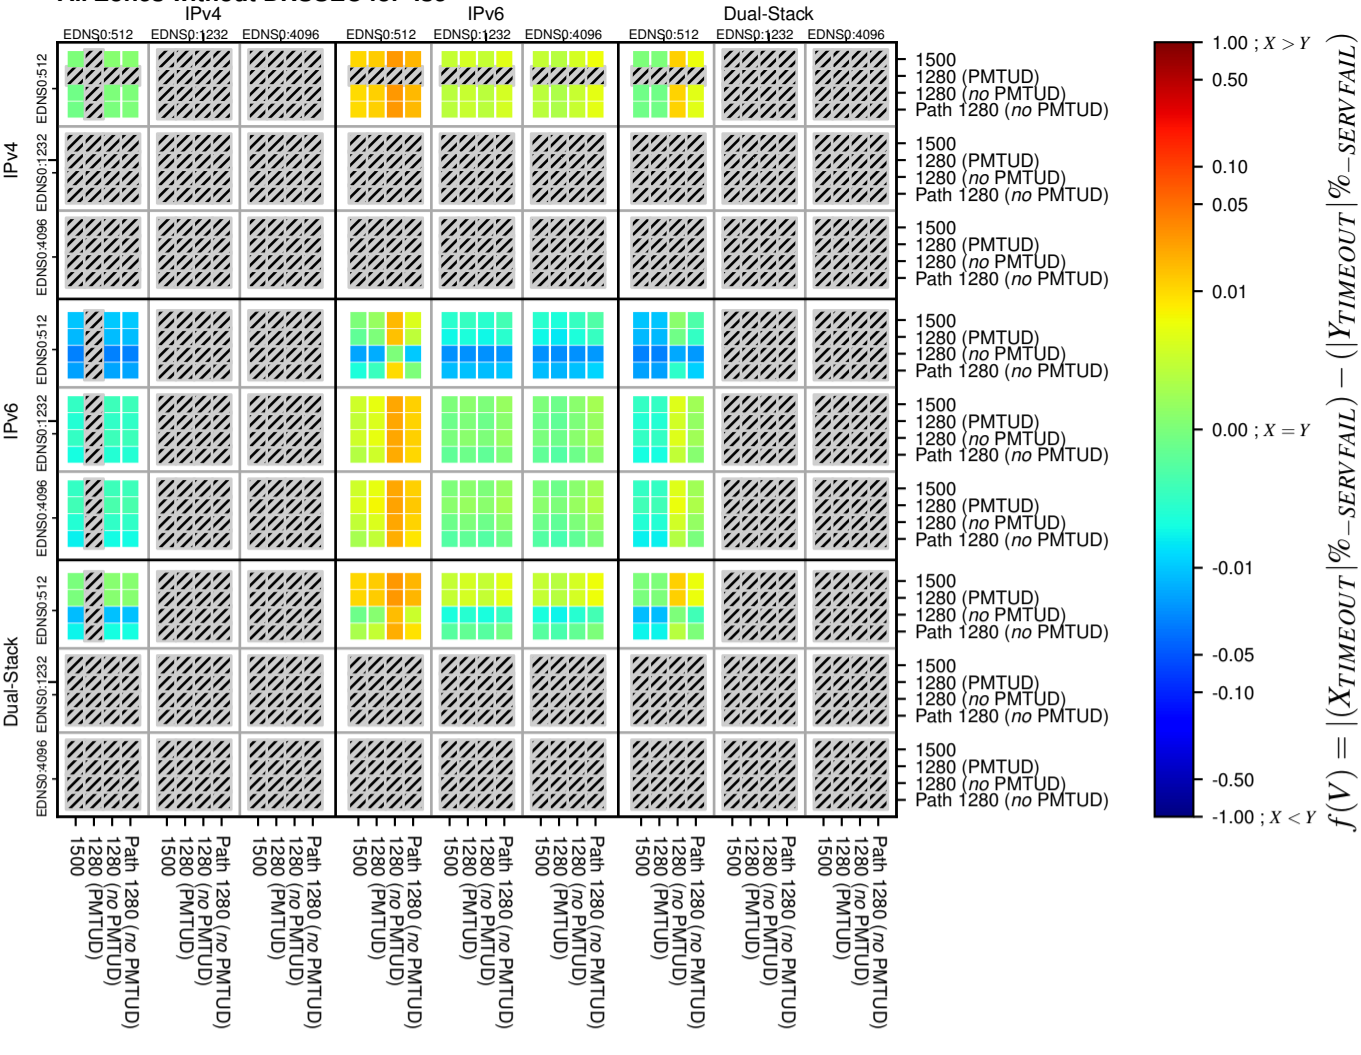

### All Zones without DNSSEC for '.se'

### All Zones for '.se'

$$f(V) = |(X_{TIMEOUT} | \% - SERVFAIL) - (Y_{TIMEOUT} | \% - SERVFAIL)|$$

$$f(V) = |(X_{TIMEOUT} | \% - SERVFAIL) - (Y_{TIMEOUT} | \% - SERVFAIL)|$$

$$f(V) = |(X_{TIMEOUT} | \% - SERVFAIL) - (Y_{TIMEOUT} | \% - SERVFAIL)|$$