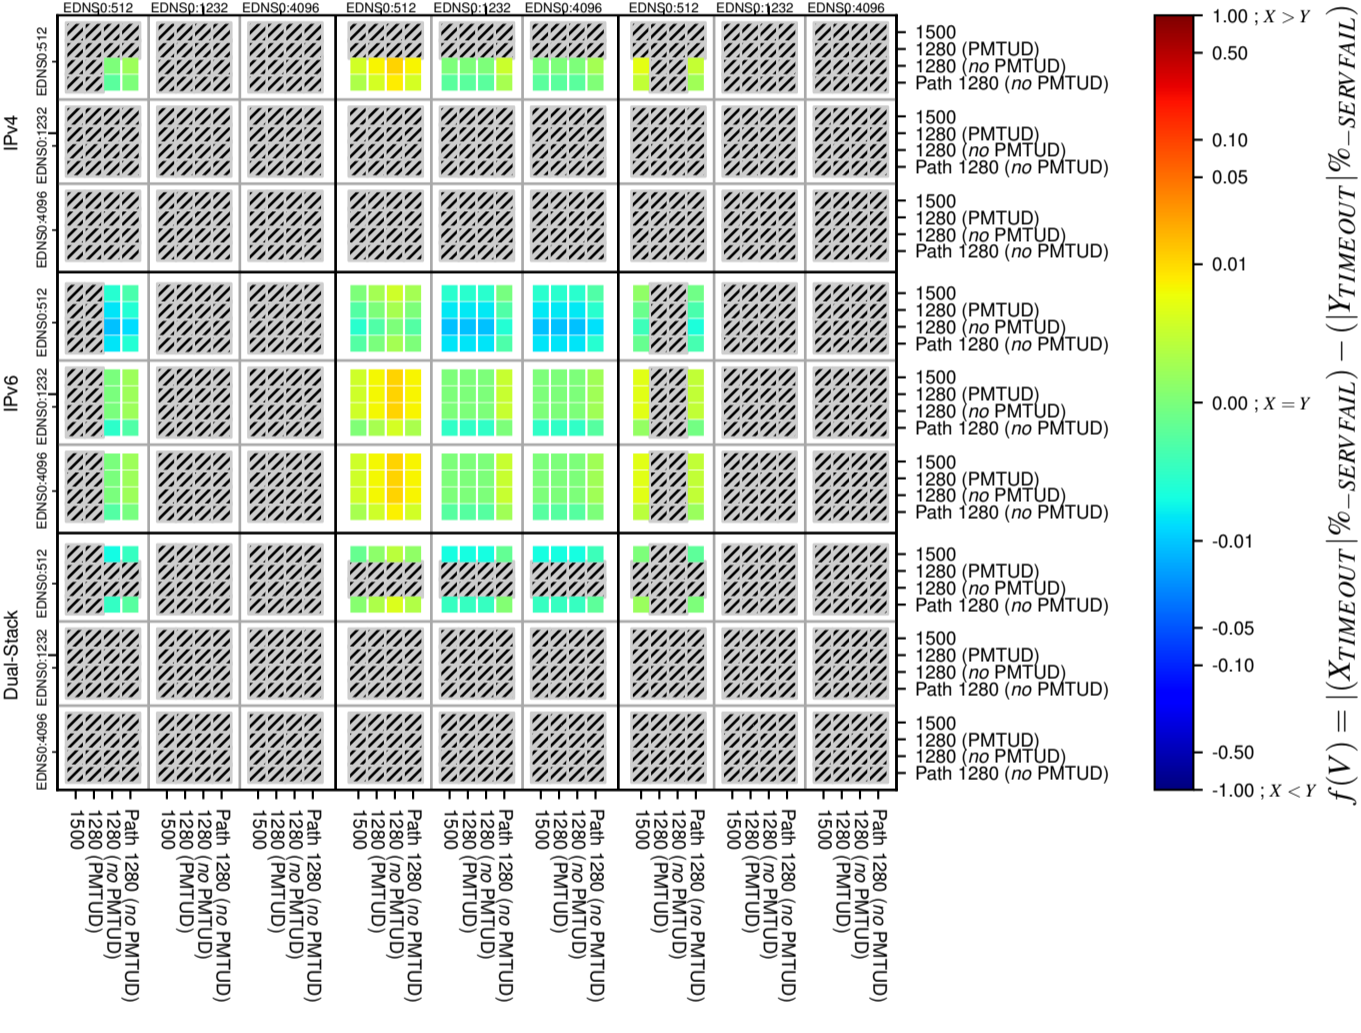

### All Zones without DNSSEC for '.se'

### All Zones with DNSSEC for '.se'

### All Zones for '.se'

$$f(V) = |(X_{TIMEOUT} | \% - SERVFAIL) - (Y_{TIMEOUT} | \% - SERVFAIL)|$$

$$f(V) = |(X_{TIMEOUT} | \% - SERVFAIL) - (Y_{TIMEOUT} | \% - SERVFAIL)|$$

$$f(V) = |(X_{TIMEOUT} | \% - SERVFAIL) - (Y_{TIMEOUT} | \% - SERVFAIL)|$$