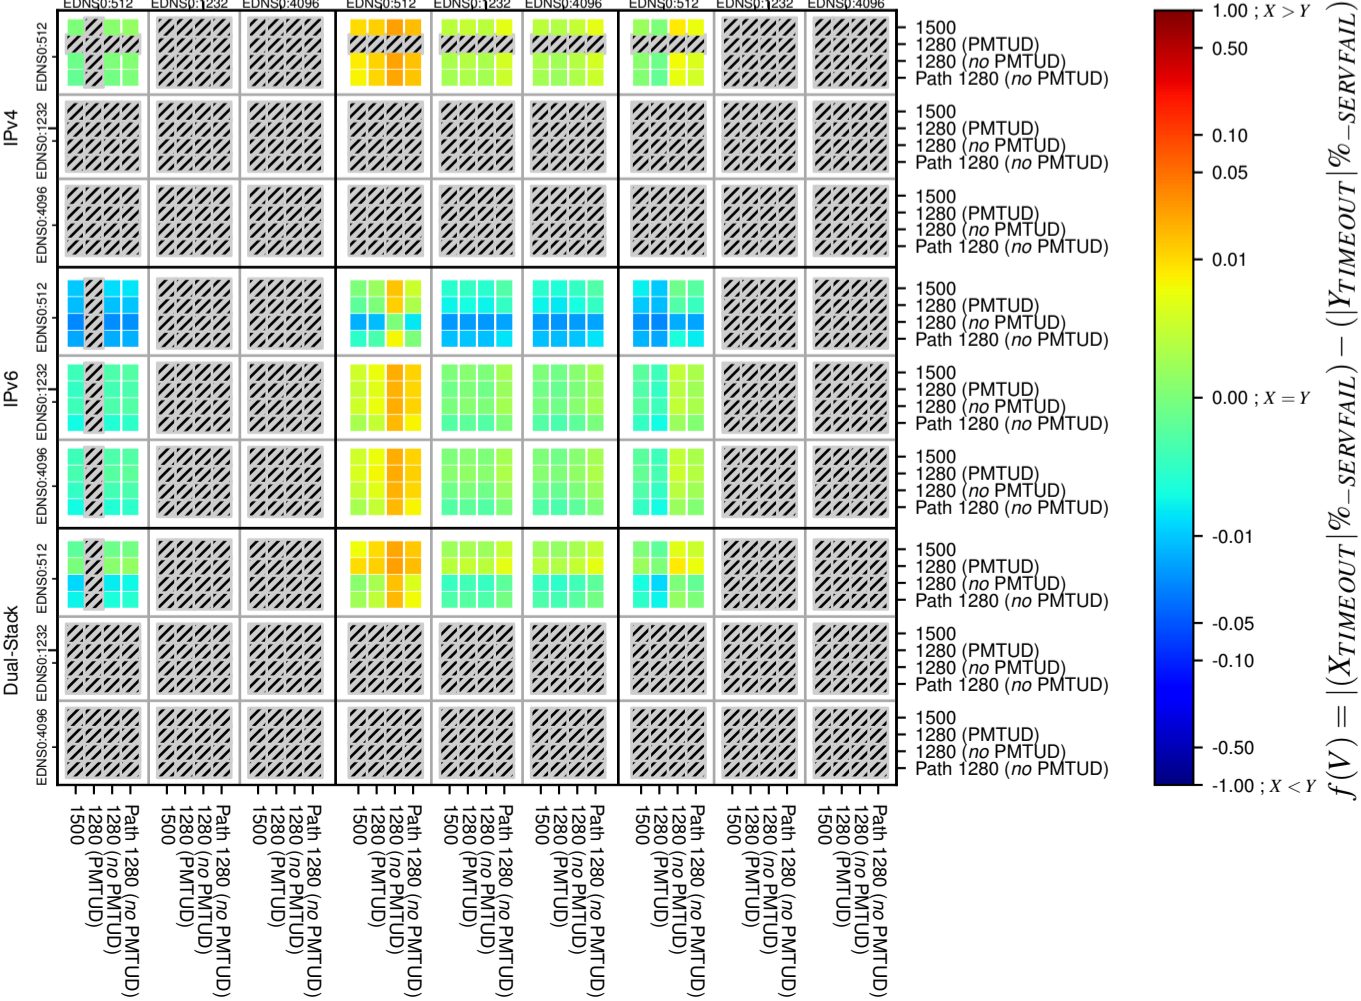

### All Zones without DNSSEC for '.se'

### All Zones with DNSSEC for '.se'

### All Zones for '.se'

$$f(V) = |(X_{TIMEOUT} | \% - SERVFAIL) - (Y_{TIMEOUT} | \% - SERVFAIL)|$$

$$f(V) = |(X_{TIMEOUT} | \% - SERVFAIL) - (Y_{TIMEOUT} | \% - SERVFAIL)|$$

$$f(V) = |(X_{TIMEOUT} | \% - SERVFAIL) - (Y_{TIMEOUT} | \% - SERVFAIL)|$$