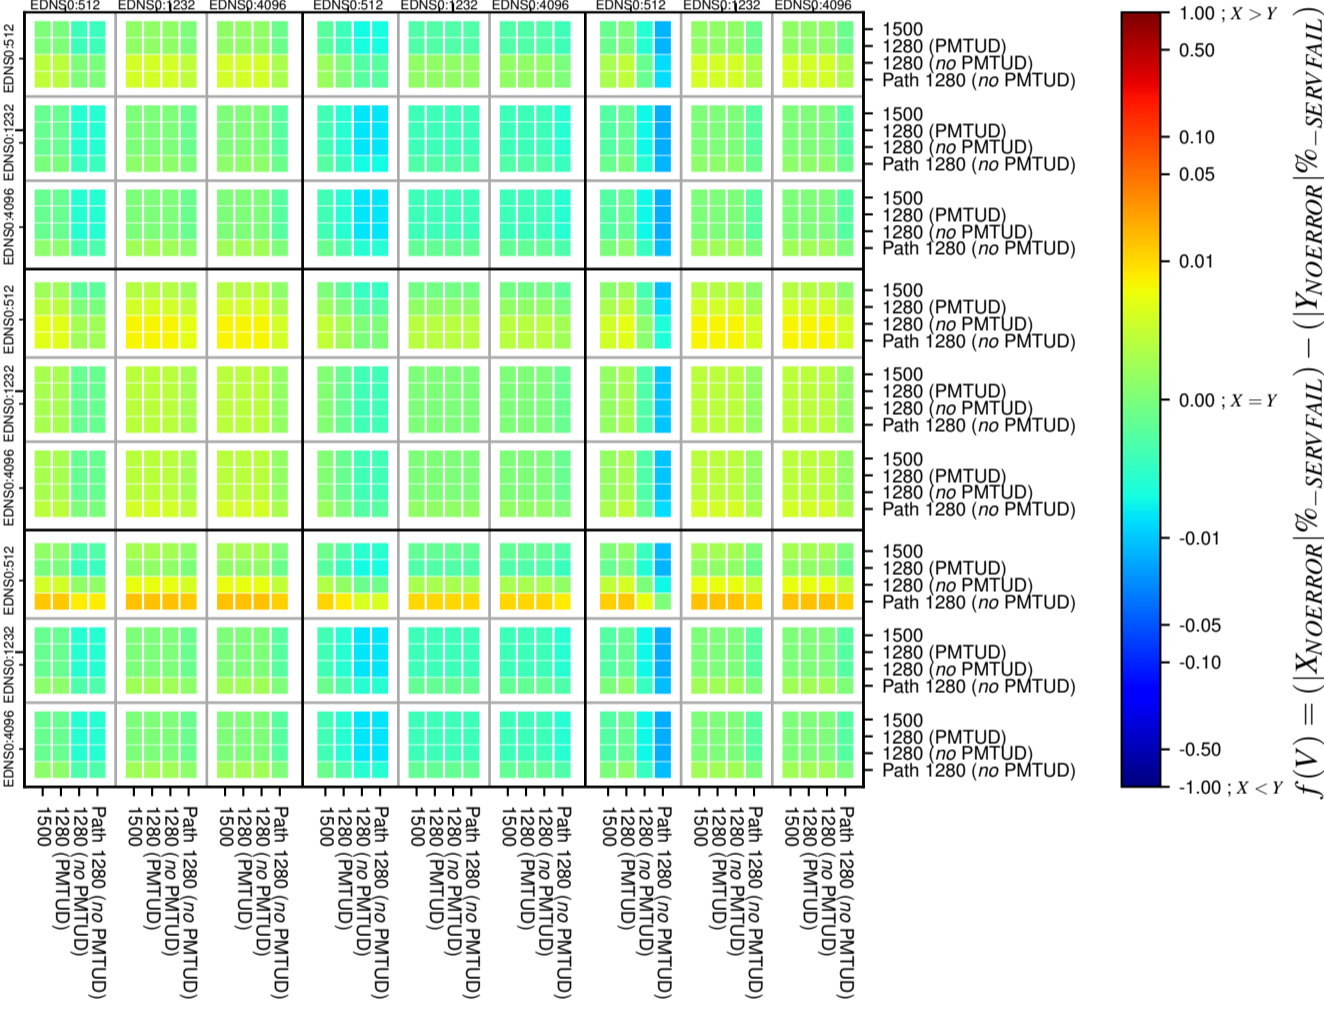

All Zones with DNSSEC for '.de'