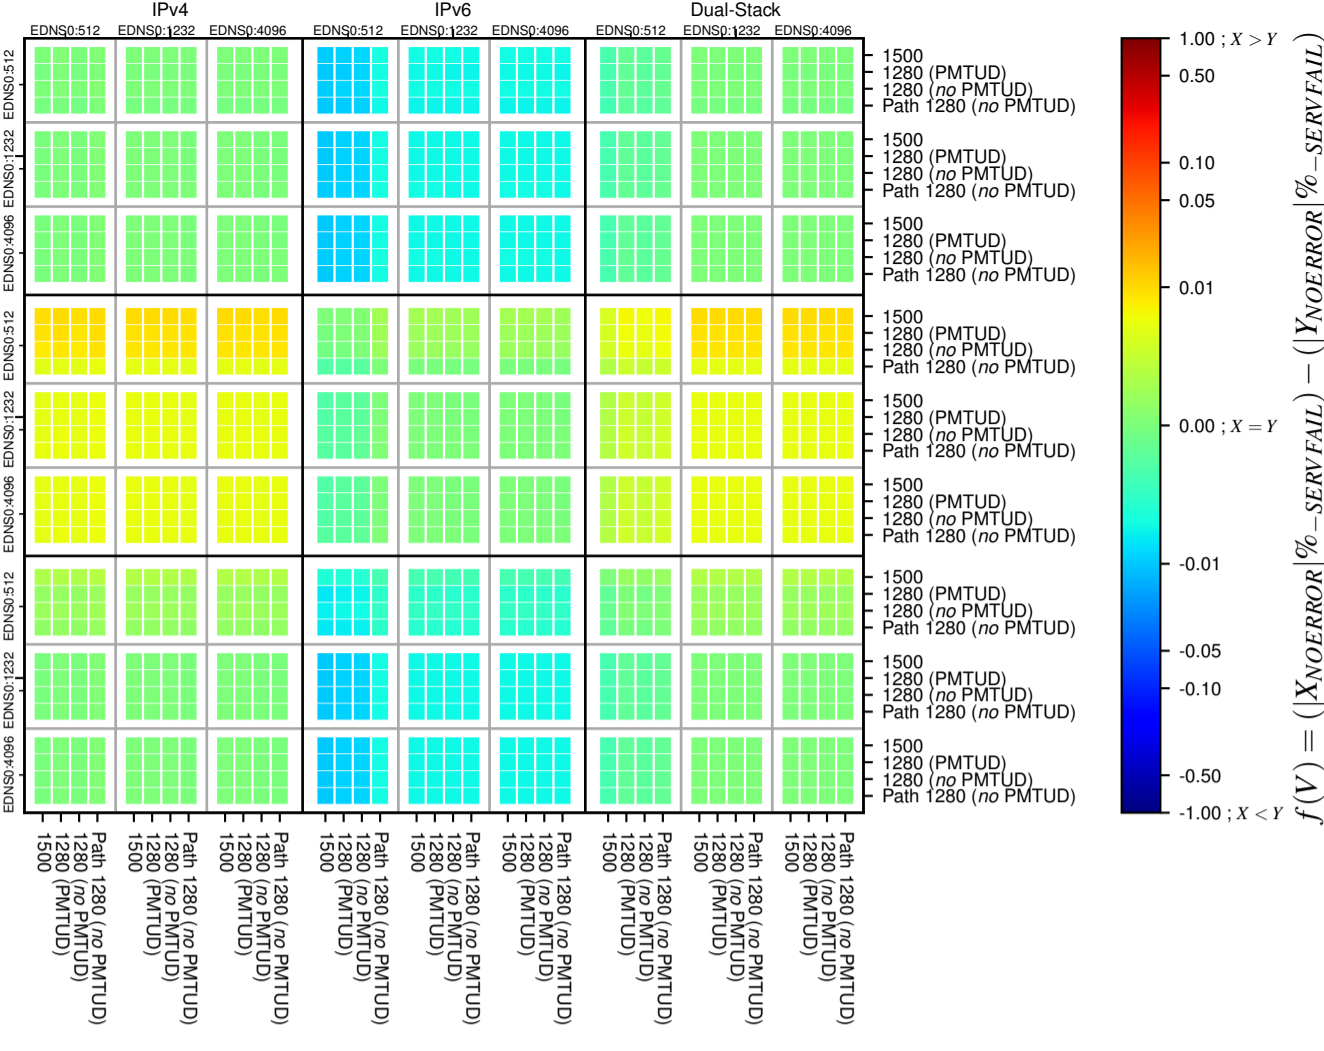

### All Zones without DNSSEC for '.de'