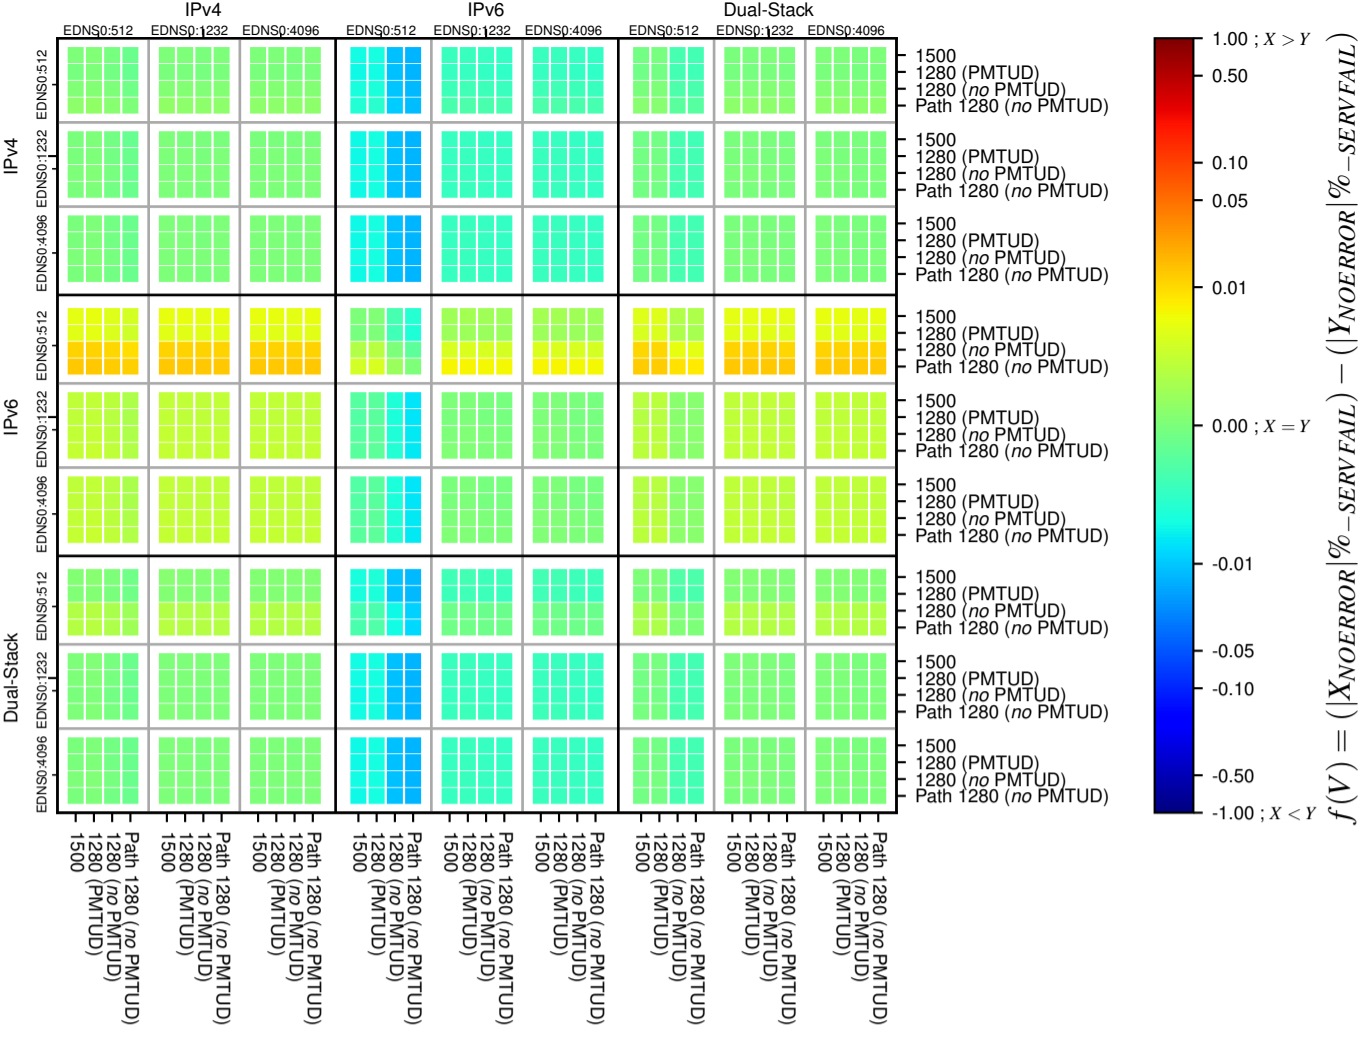

All Zones without DNSSEC for '.fr'

All Zones with DNSSEC for '.fr'

All Zones for '.fr'

$$f(V) = (|X_{NOERROR}| \% - SERVFAIL) - (|Y_{NOERROR}| \% - SERVFAIL)$$

$$f(V) = (|X_{NOERROR}| \% - SERVFAIL) - (|Y_{NOERROR}| \% - SERVFAIL)$$

$$f(V) = (|X_{NOERROR}| \% - SERVFAIL) - (|Y_{NOERROR}| \% - SERVFAIL)$$