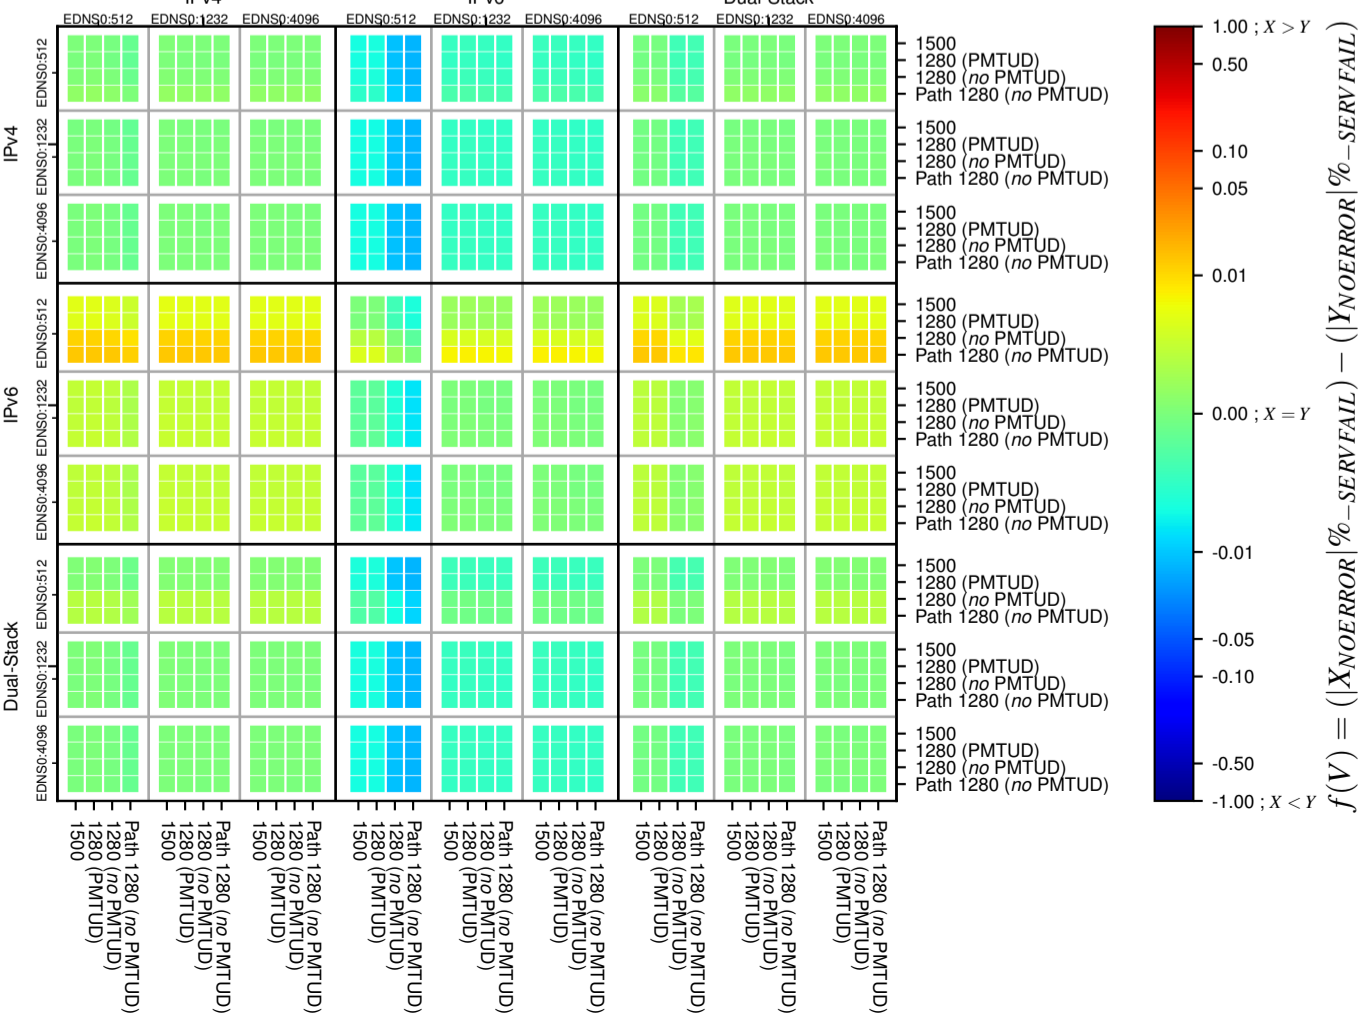

All Zones without DNSSEC for '.fr'

All Zones with DNSSEC for '.fr'

All Zones for '.fr'

$$f(V) = (|X_{NOERROR}| \% - SERVFAIL) - (|Y_{NOERROR}| \% - SERVFAIL)$$

$$f(V) = (|X_{NOERROR}| \% - SERVFAIL) - (|Y_{NOERROR}| \% - SERVFAIL)$$

$$f(V) = (|X_{NOERROR}| \% - SERVFAIL) - (|Y_{NOERROR}| \% - SERVFAIL)$$