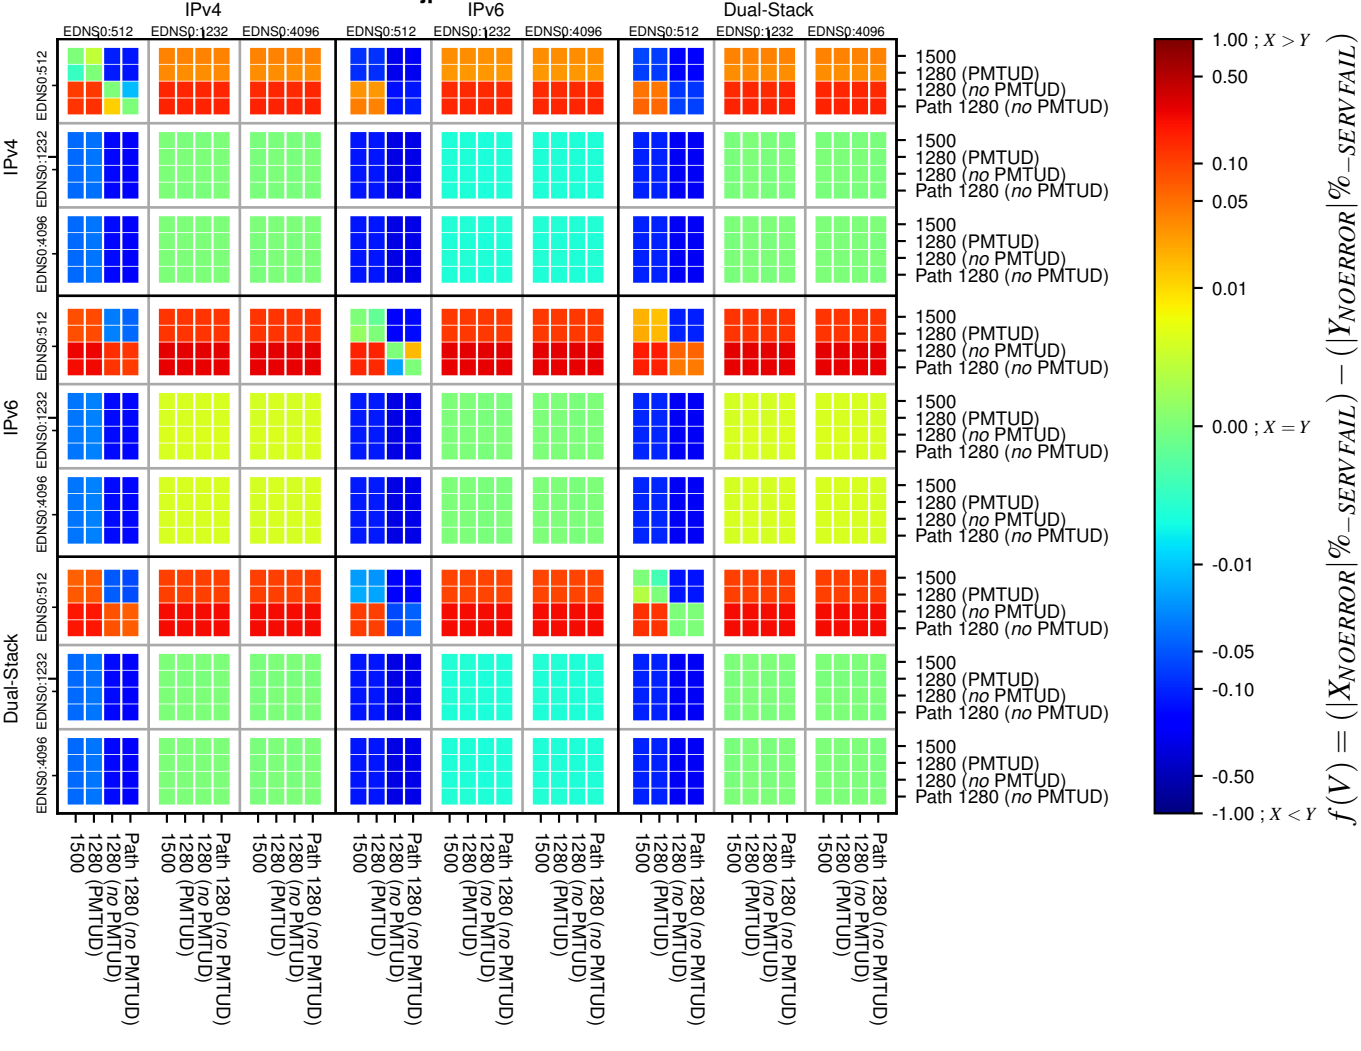

### All Zones without DNSSEC for '.jp'

### All Zones with DNSSEC for '.jp'

### All Zones for '.jp'

$$f(V) = (|X_{NOERROR}| \% - SERVFAIL) - (|Y_{NOERROR}| \% - SERVFAIL)$$

$$f(V) = (|X_{NOERROR}| \% - SERVFAIL) - (|Y_{NOERROR}| \% - SERVFAIL)$$

$$f(V) = (|X_{NOERROR}| \% - SERVFAIL) - (|Y_{NOERROR}| \% - SERVFAIL)$$