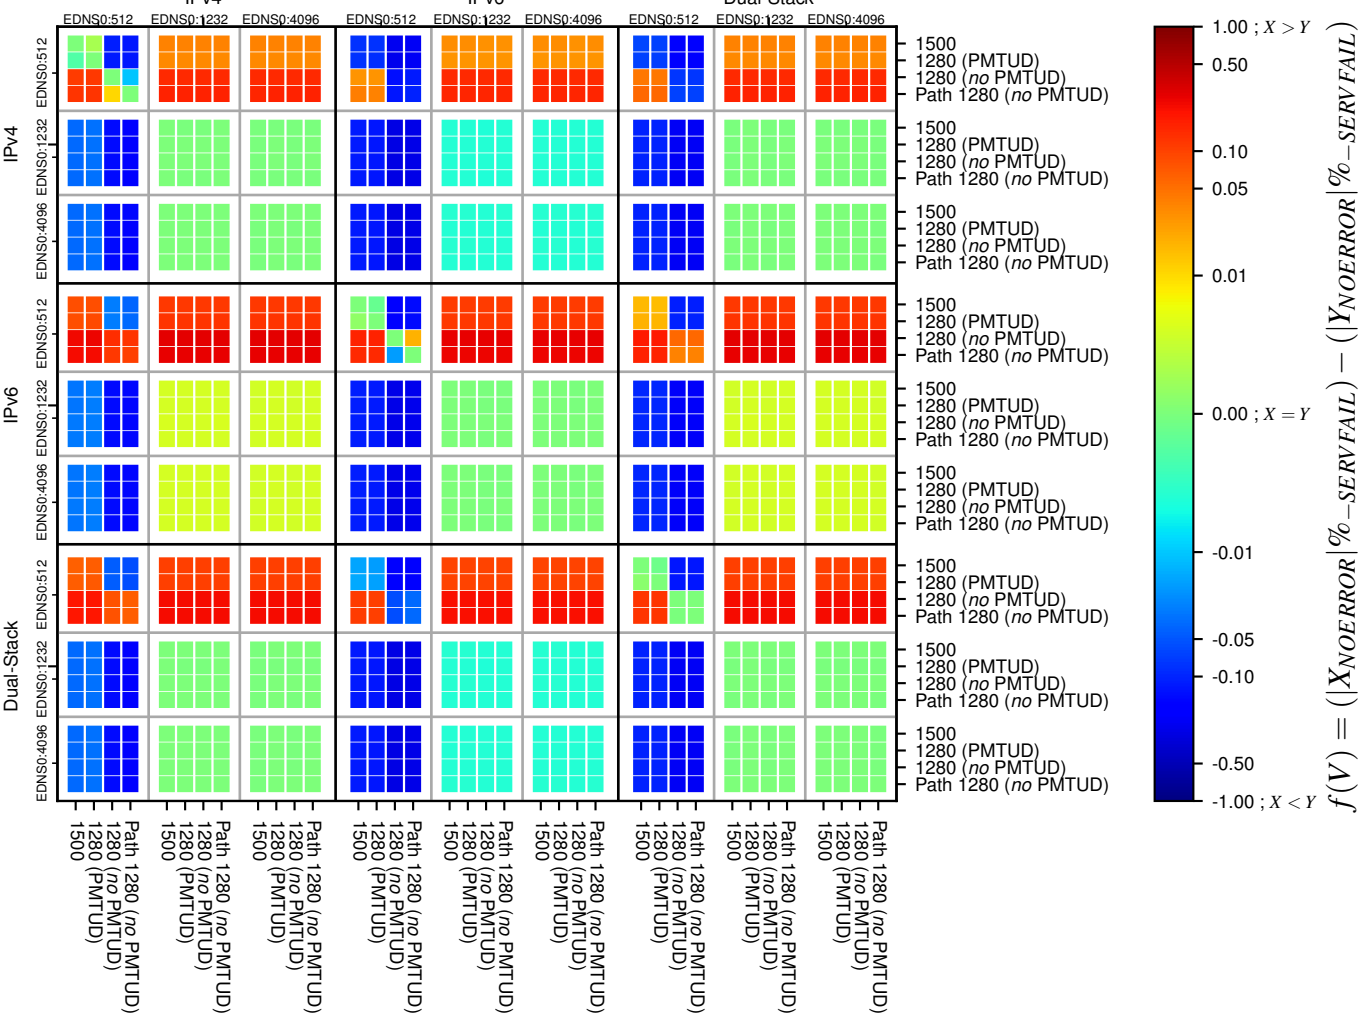

### All Zones without DNSSEC for '.jp'

### All Zones with DNSSEC for '.jp'

### All Zones for '.jp'

$$f(V) = (|X_{NOERROR}| \% - SERVFAIL) - (|Y_{NOERROR}| \% - SERVFAIL)$$

$$f(V) = (|X_{NOERROR}| \% - SERVFAIL) - (|Y_{NOERROR}| \% - SERVFAIL)$$

$$f(V) = (|X_{NOERROR}| \% - SERVFAIL) - (|Y_{NOERROR}| \% - SERVFAIL)$$