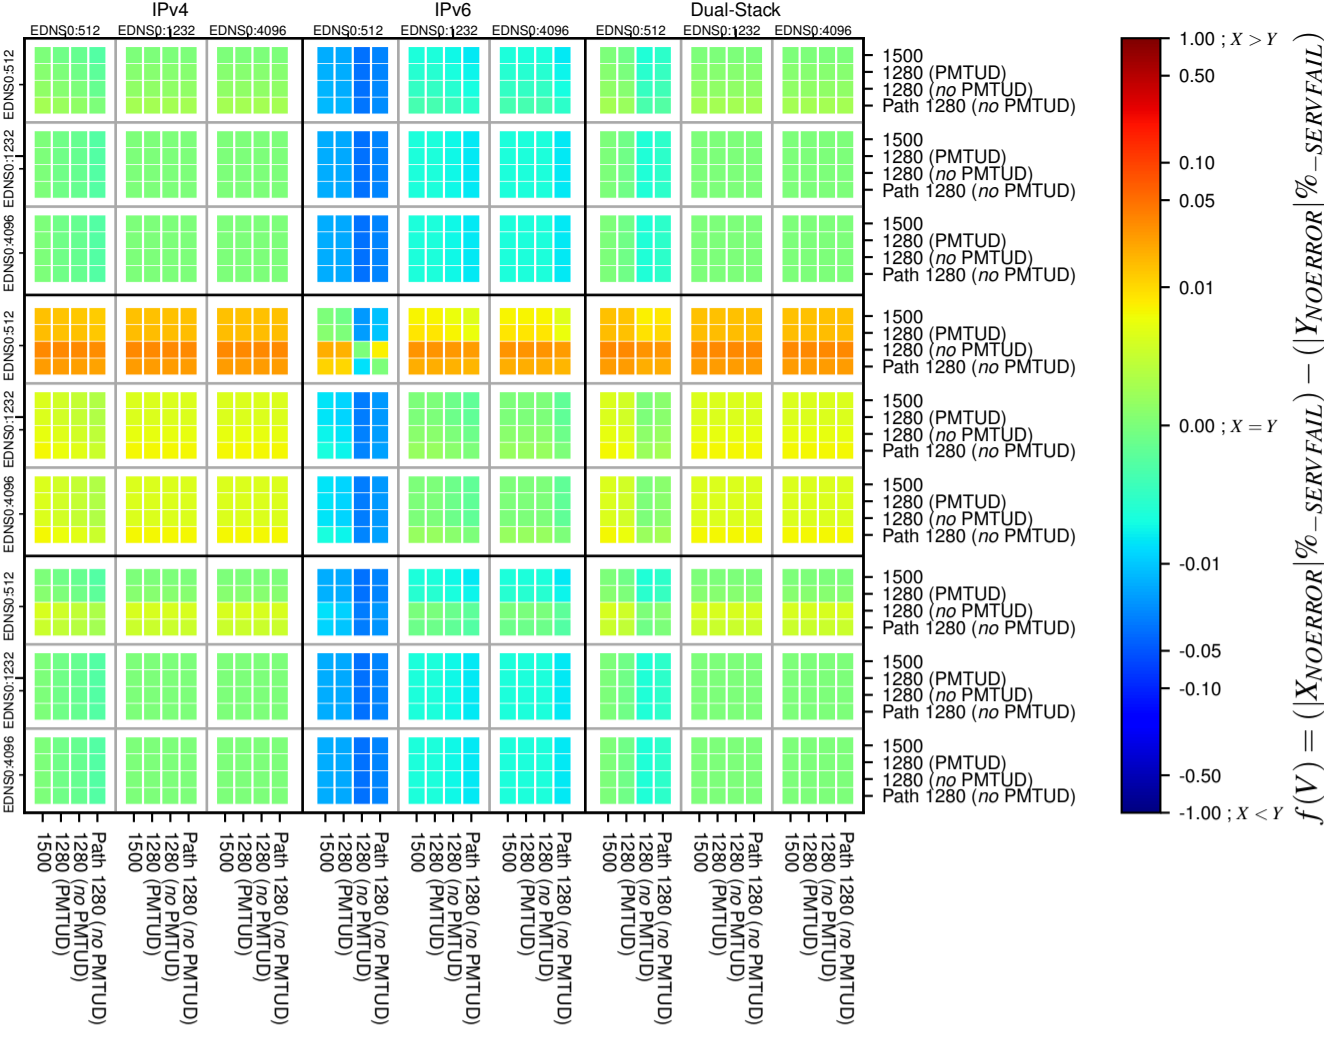

All Zones without DNSSEC for '.se'

All Zones with DNSSEC for '.se'

All Zones for '.se'