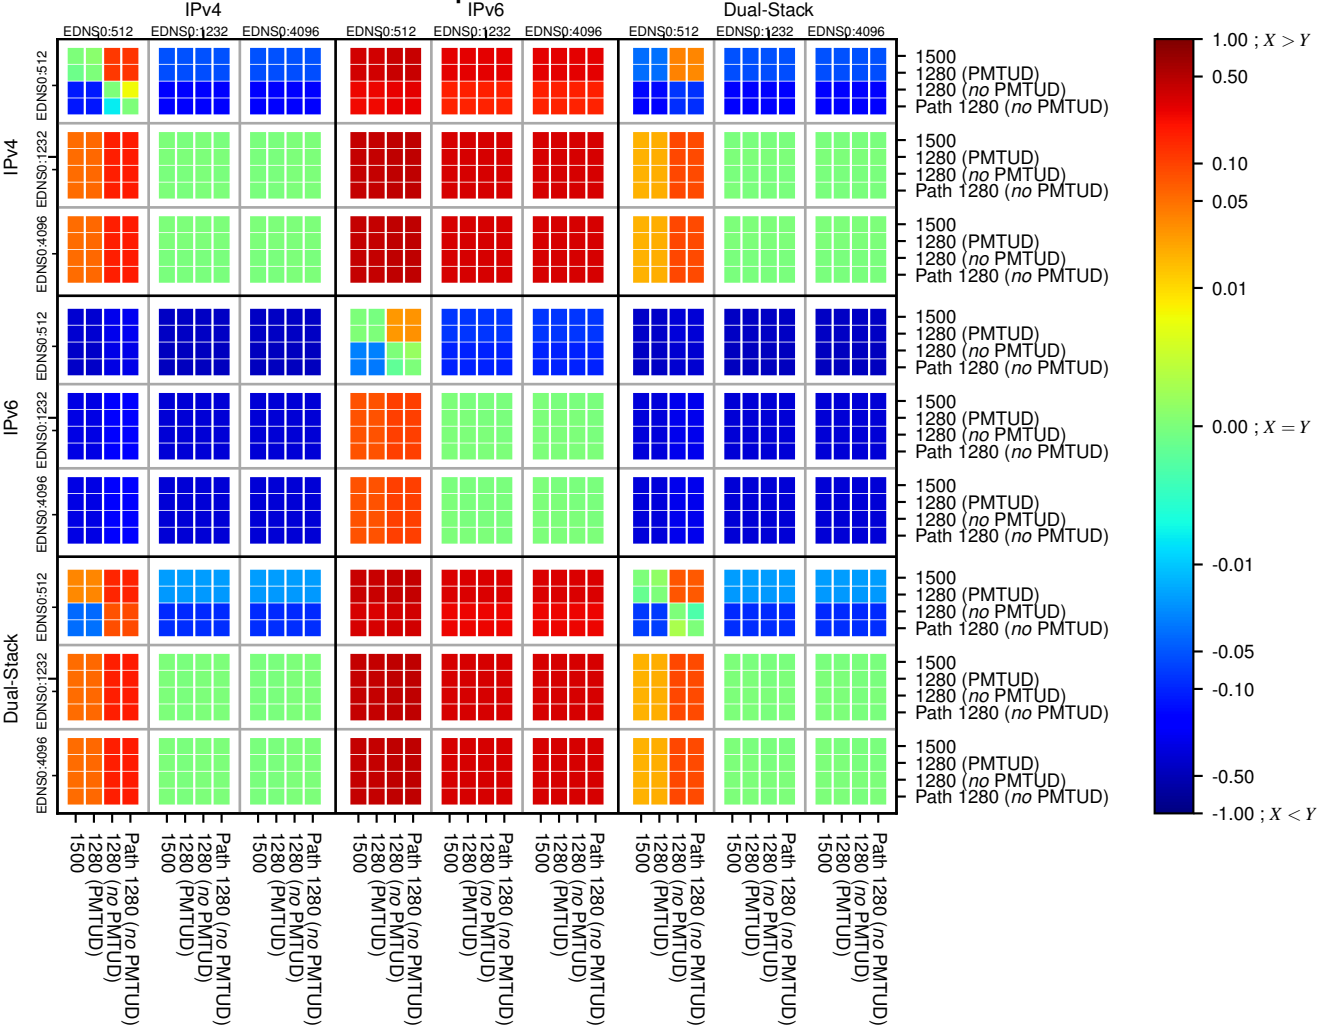

### All Zones without DNSSEC for '.all.psl.domains'

### All Zones with DNSSEC for '.all.psl.domains'

### All Zones for '.all.psl.domains'

$$f(V) = |X_{SERVFAIL}|\% - |Y_{SERVFAIL}|\%$$

$$f(V) = |X_{SERVFAIL}|\% - |Y_{SERVFAIL}|\%$$

$$f(V) = |X_{SERVFAIL}|\% - |Y_{SERVFAIL}|\%$$