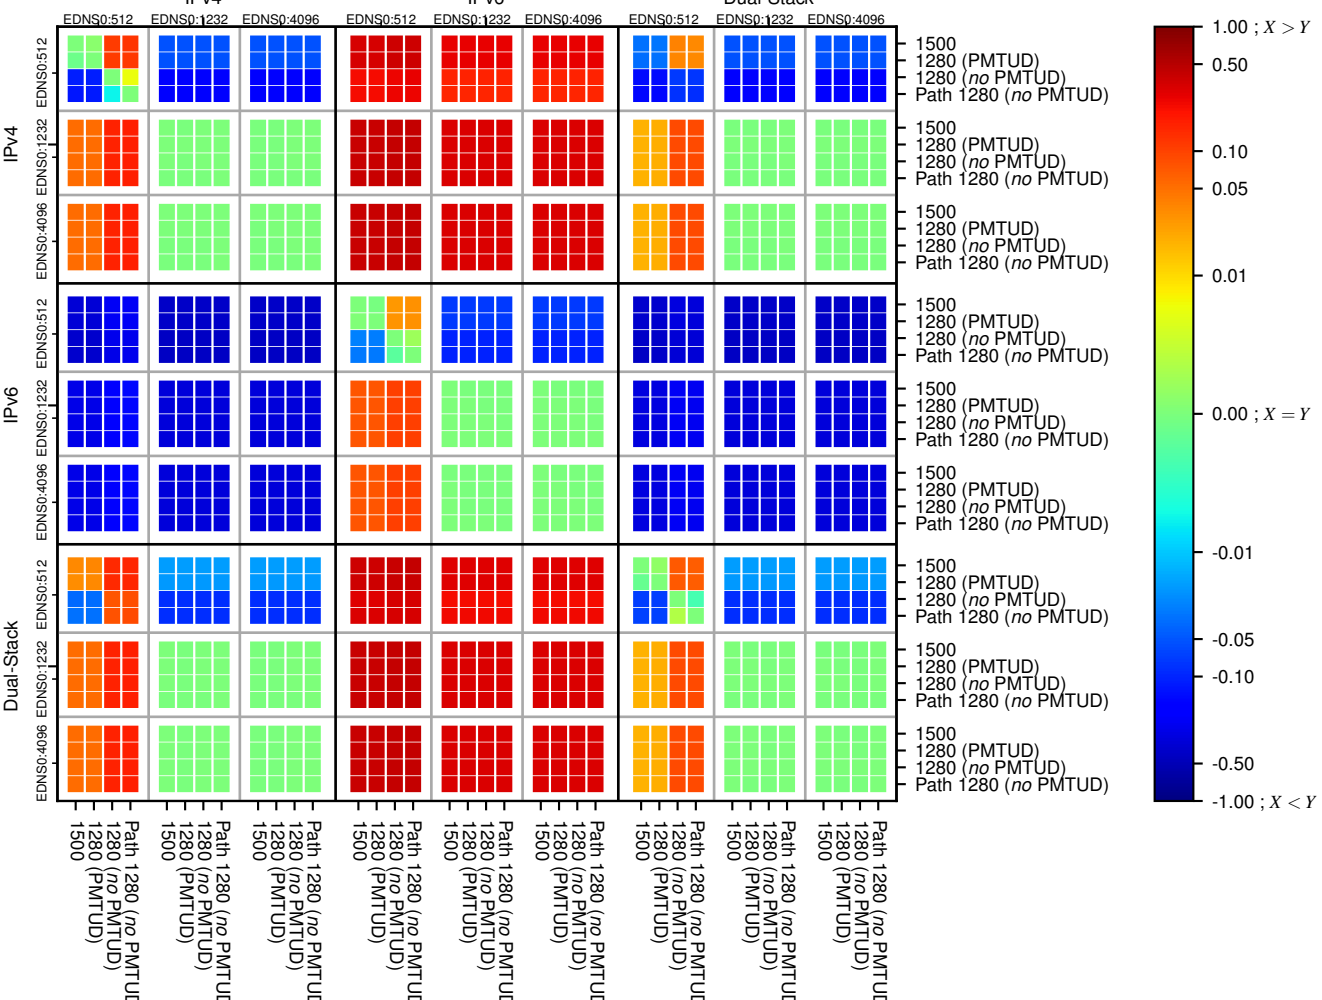

### All Zones without DNSSEC for '.all.psl.domains'

### All Zones with DNSSEC for '.all.psl.domains'

### All Zones for '.all.psl.domains'

$$f(V) = |X_{SERVFAIL}|\% - |Y_{SERVFAIL}|\%$$

$$f(V) = |X_{SERVFAIL}|\% - |Y_{SERVFAIL}|\%$$

$$f(V) = |X_{SERVFAIL}|\% - |Y_{SERVFAIL}|\%$$