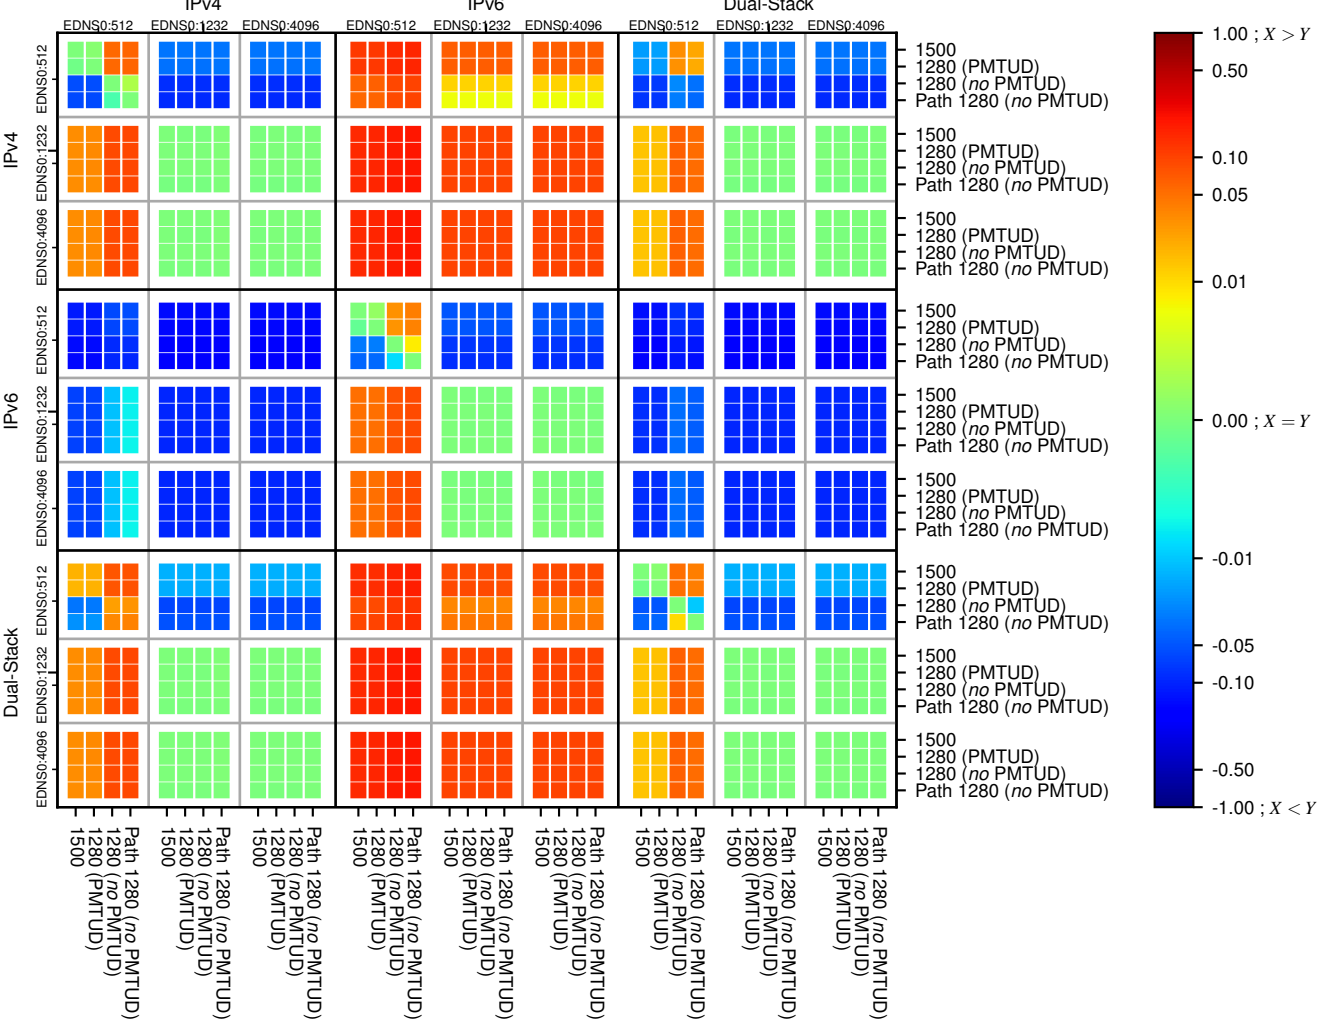

### All Zones without DNSSEC for '.all.psl.domains'

### All Zones with DNSSEC for '.all.psl.domains'

### All Zones for '.all.psl.domains'

$$f(V) = |X_{SERVFAIL}|\% - |Y_{SERVFAIL}|\%$$

$$f(V) = |X_{SERVFAIL}|\% - |Y_{SERVFAIL}|\%$$

$$f(V) = |X_{SERVFAIL}|\% - |Y_{SERVFAIL}|\%$$