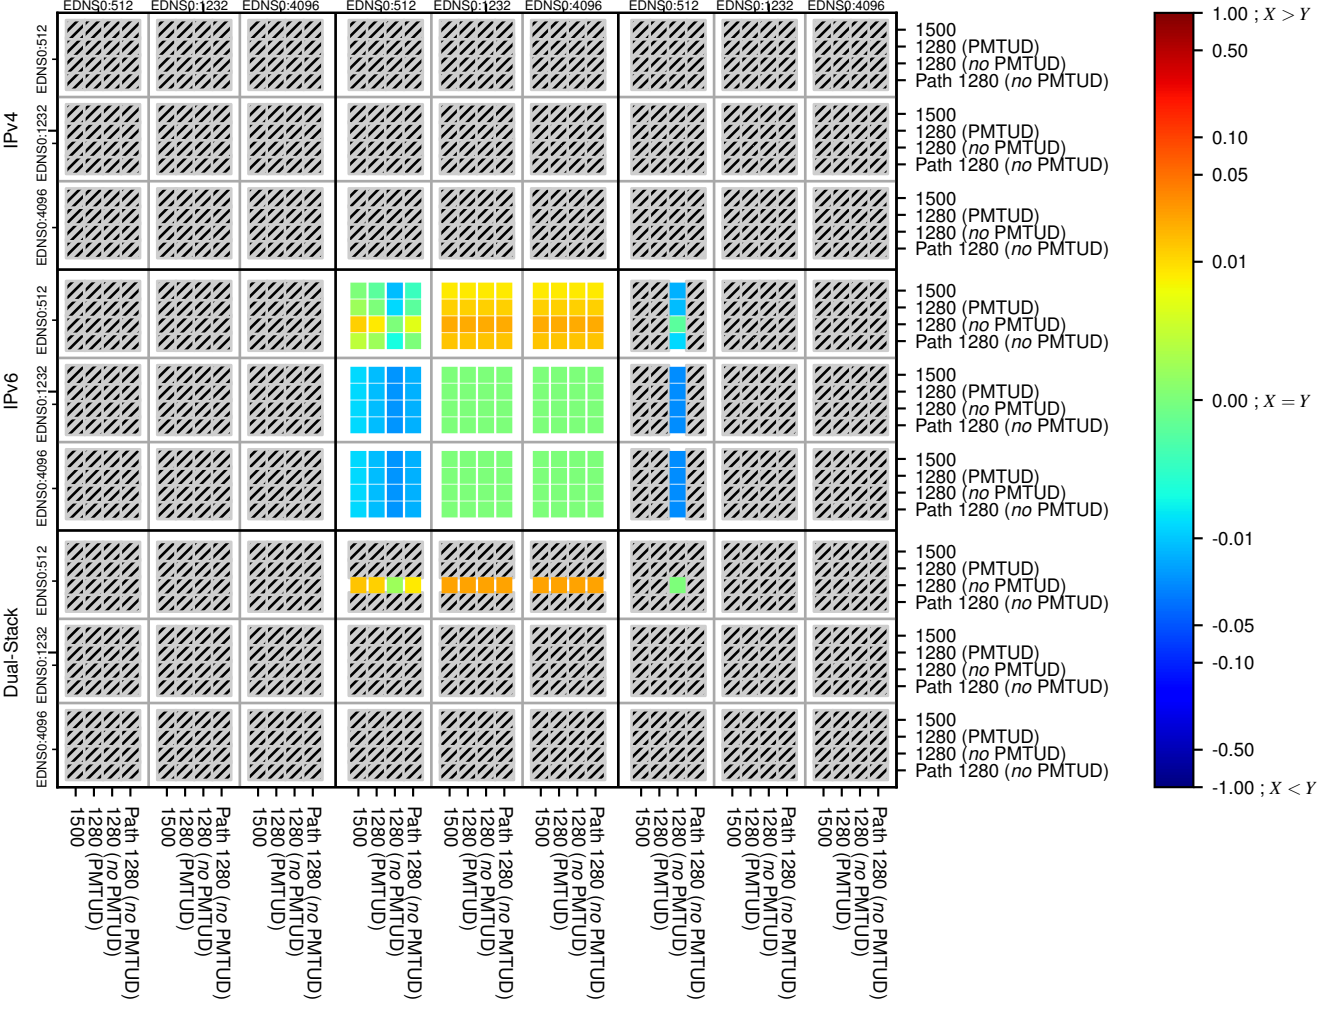

All Zones with DNSSEC for '.jp'