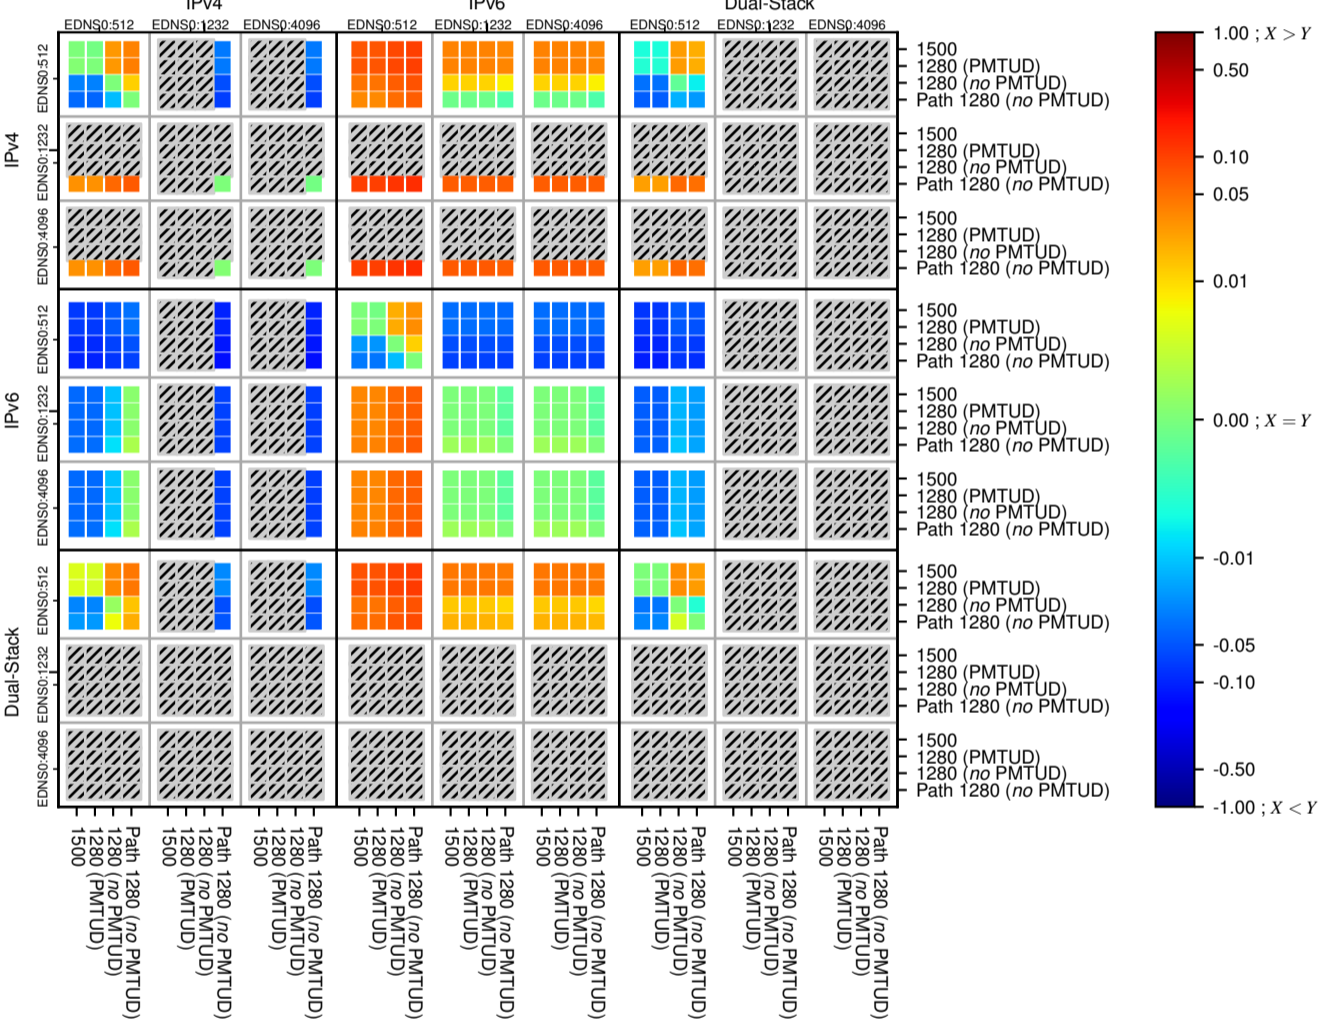

All Zones with DNSSEC for '.nl'