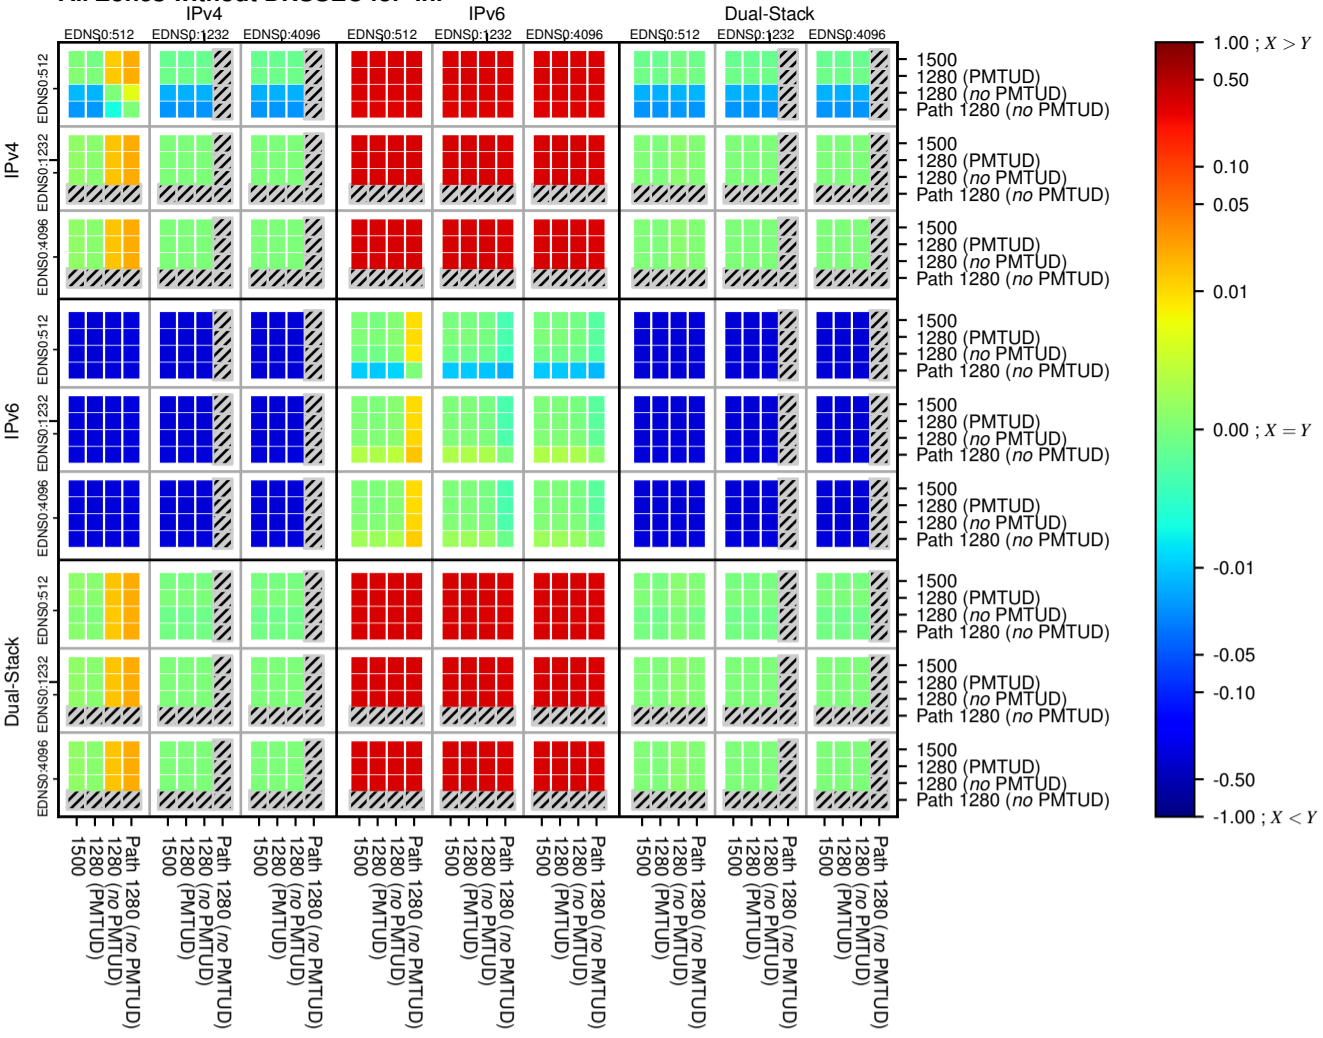

### All Zones without DNSSEC for '.nl'