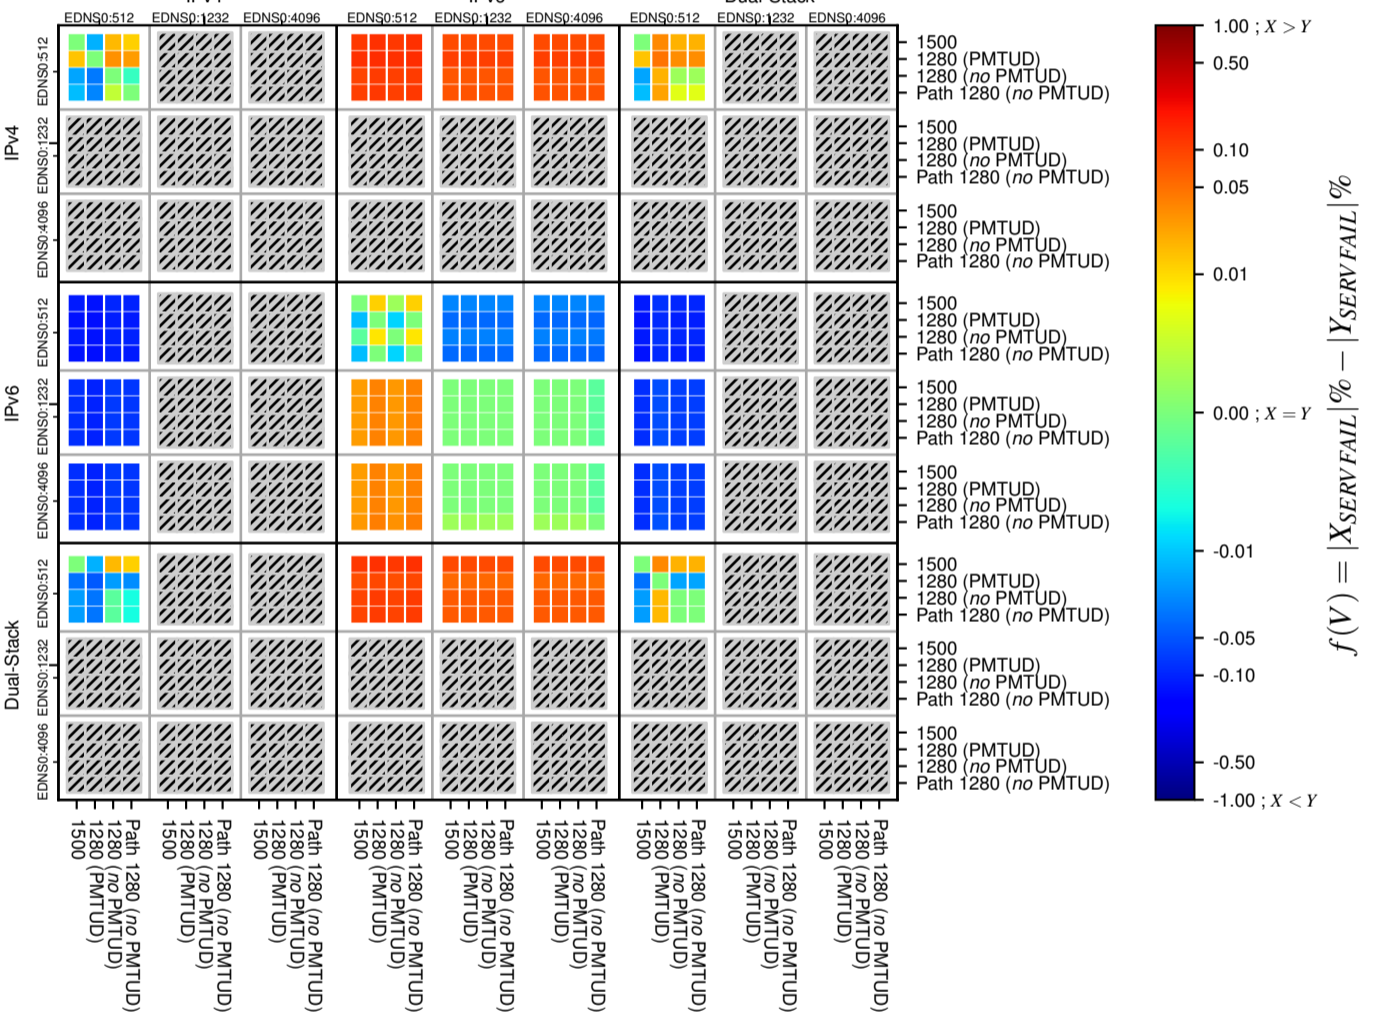

All Zones without DNSSEC for '.se'

All Zones with DNSSEC for '.se'

All Zones for '.se'