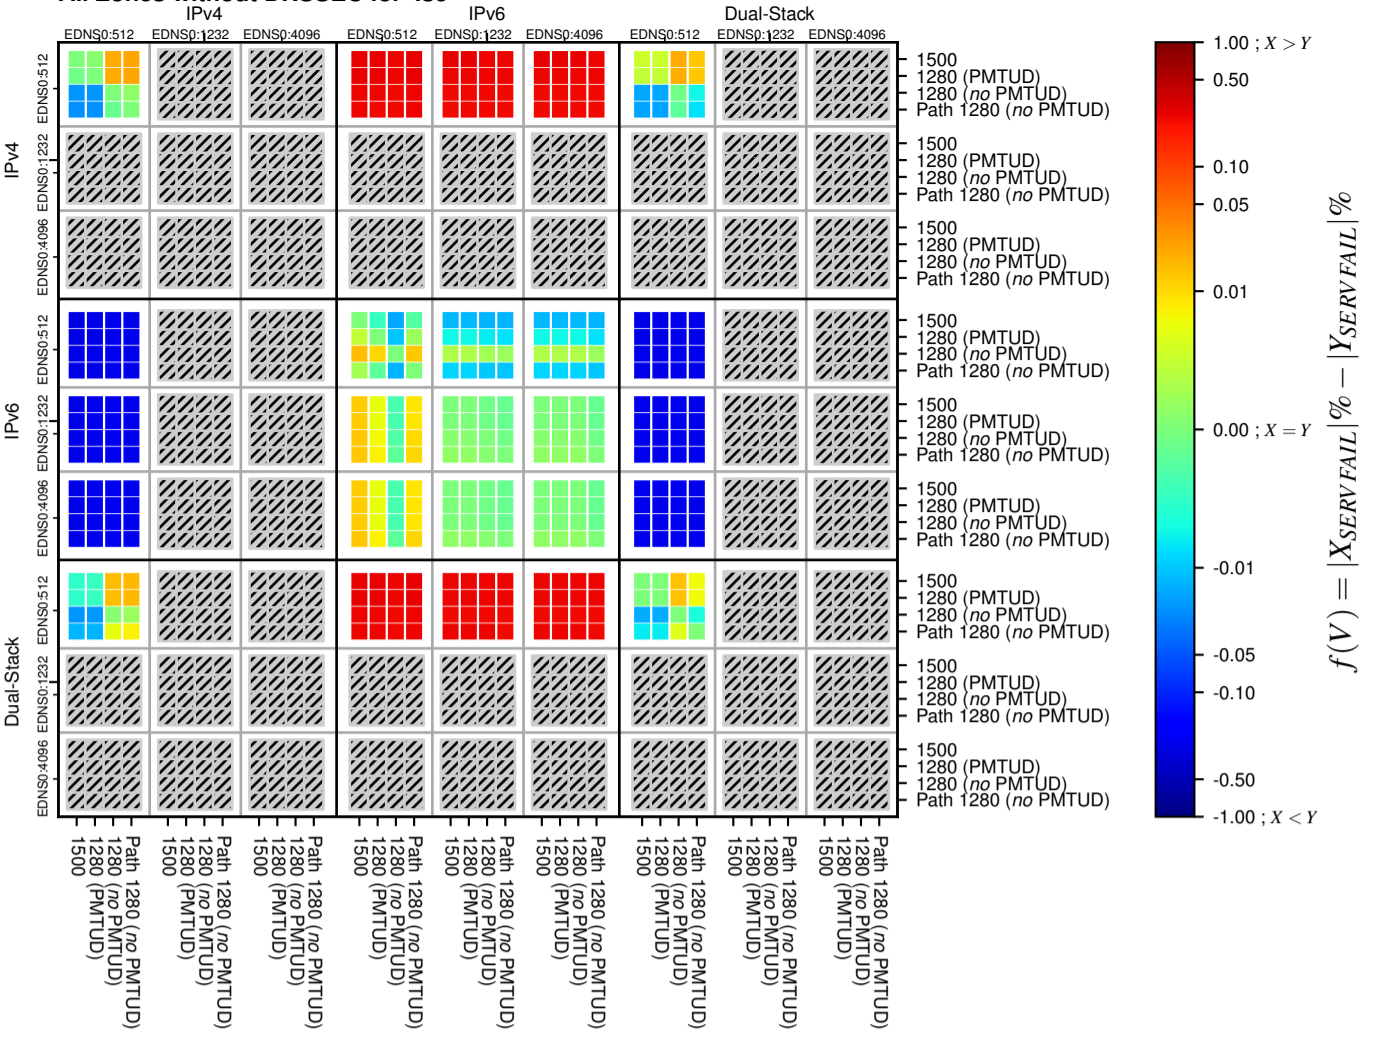

All Zones without DNSSEC for '.se'

All Zones with DNSSEC for '.se'

All Zones for '.se'