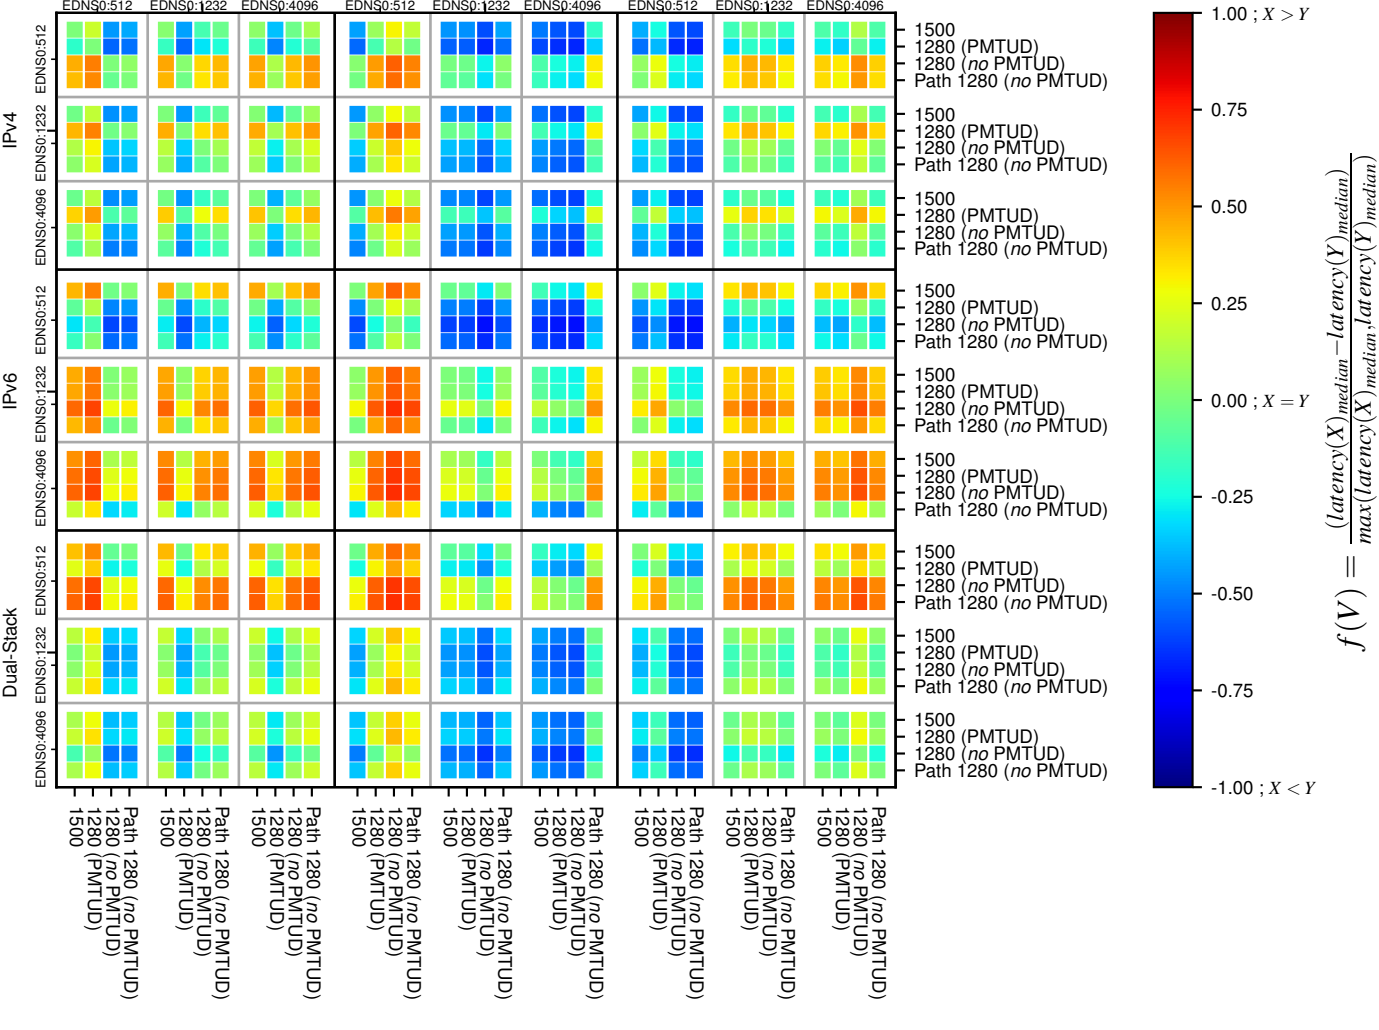

### All Zones without DNSSEC returning NOERROR for '.se'

### All Zones with DNSSEC returning NOERROR for '.se'