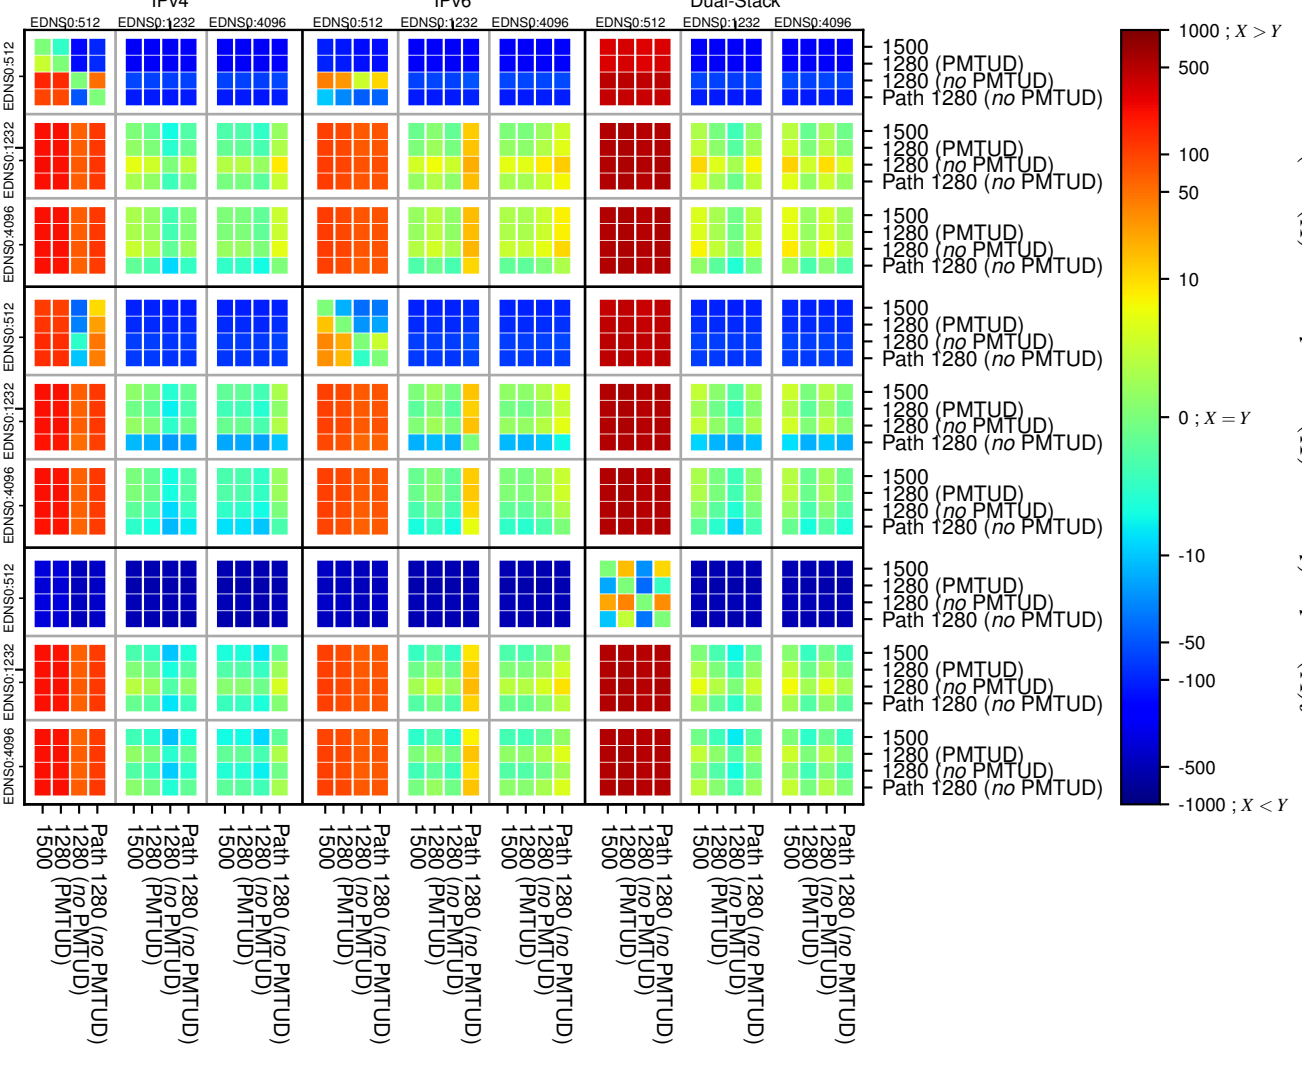

All Zones without DNSSEC returning NOERROR for '.de'

All Zones with DNSSEC returning NOERROR for '.de'

All Zones returning NOERROR for '.de'