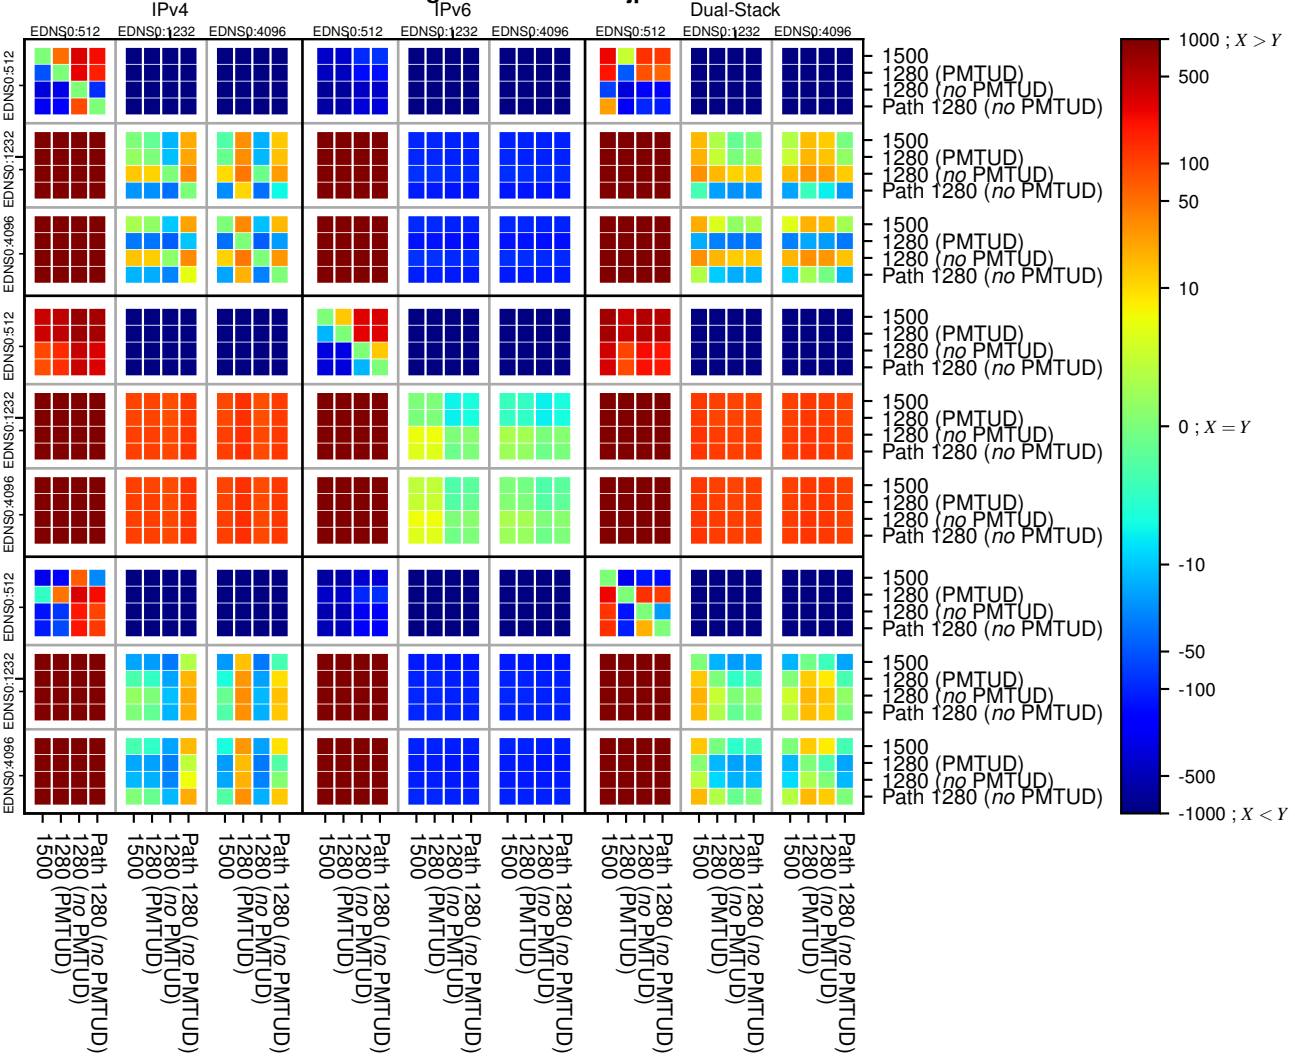

All Zones without DNSSEC returning NOERROR for '.jp'

All Zones with DNSSEC returning NOERROR for '.jp'

All Zones returning NOERROR for '.jp'