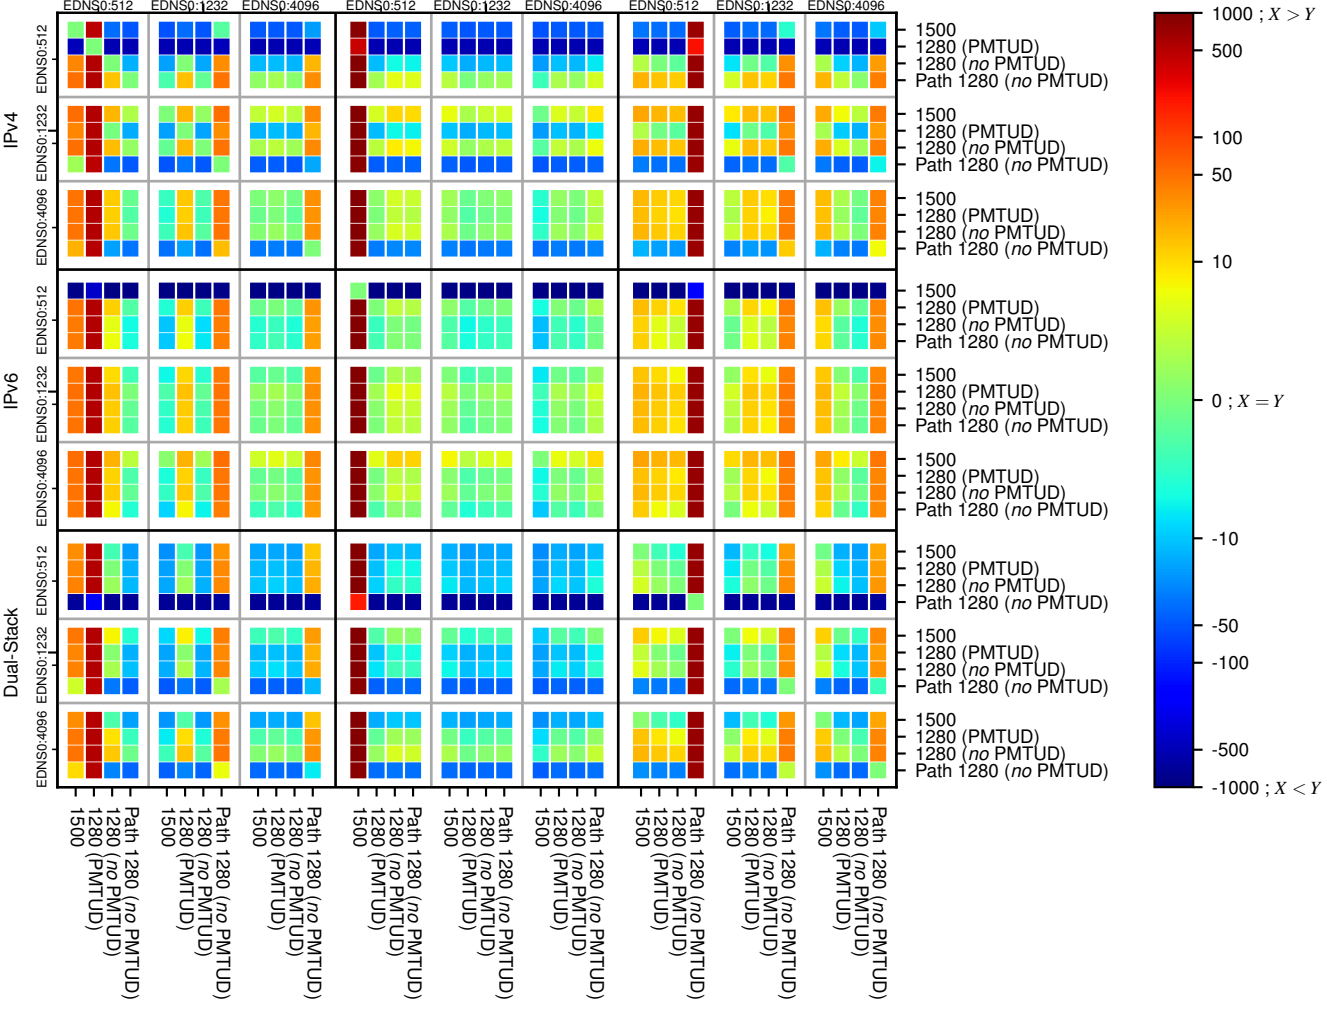

### All Zones without DNSSEC returning NOERROR for '.de'

### All Zones with DNSSEC returning NOERROR for '.de'