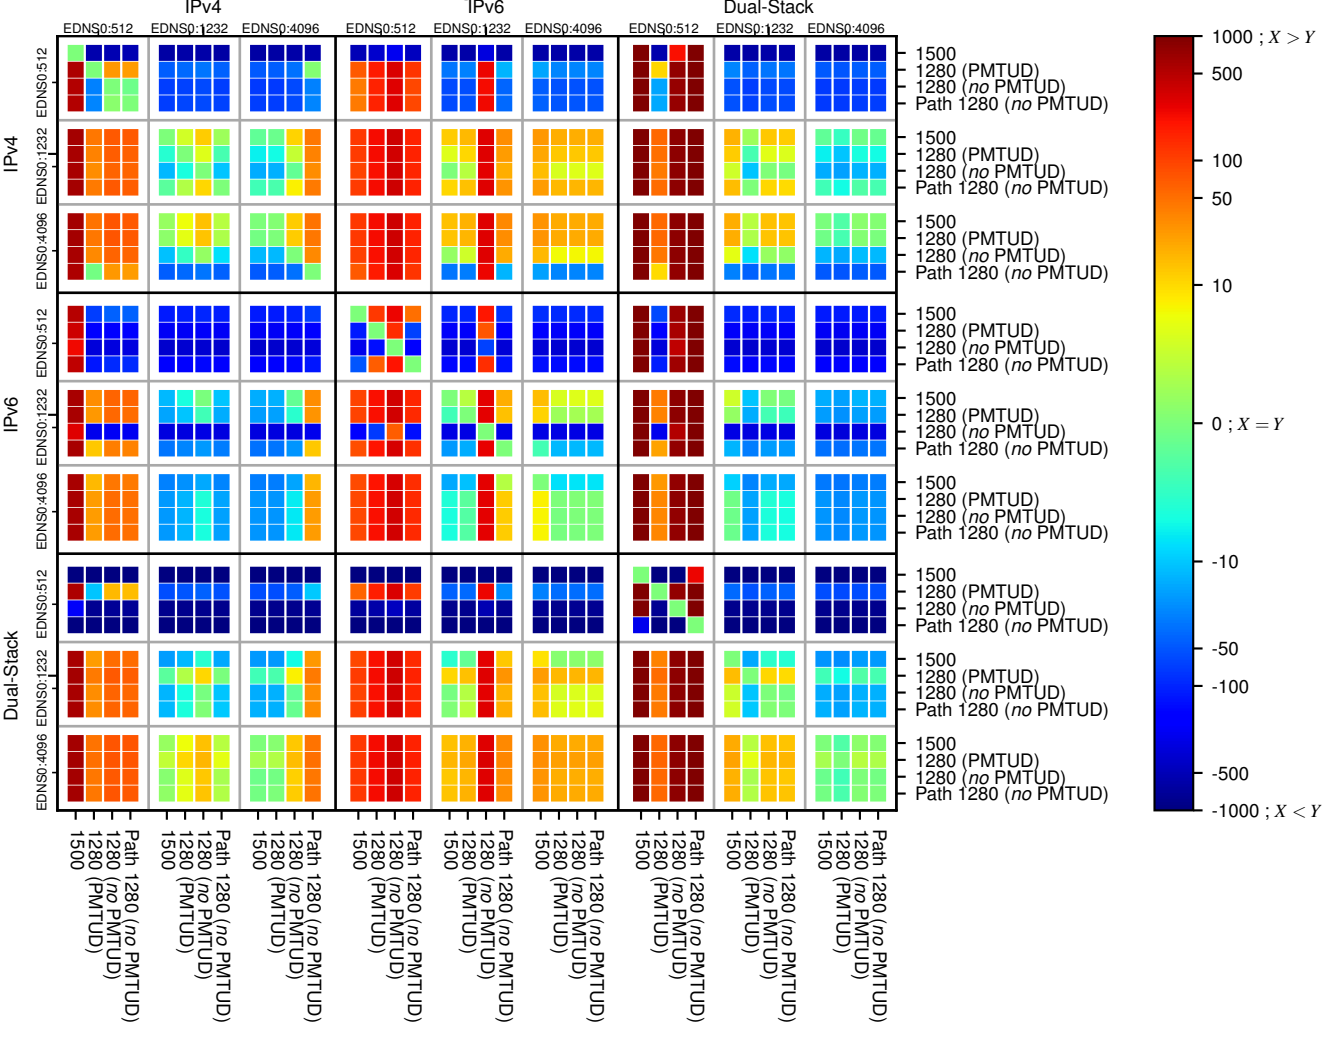

### All Zones without DNSSEC returning NOERROR for '.de'