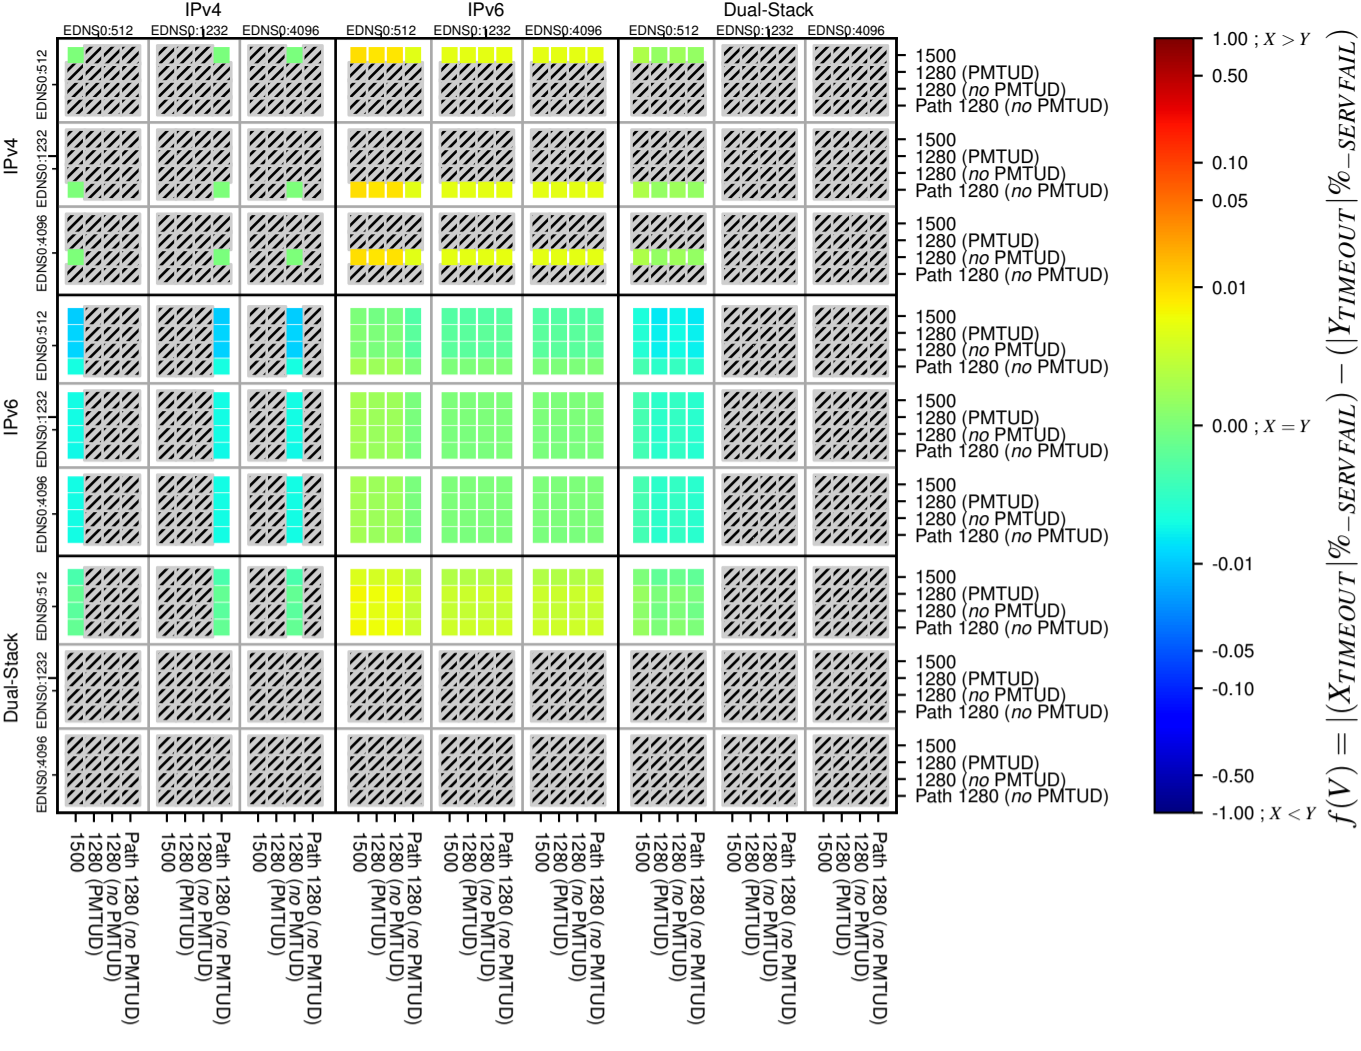

### All Zones without DNSSEC for '.de'