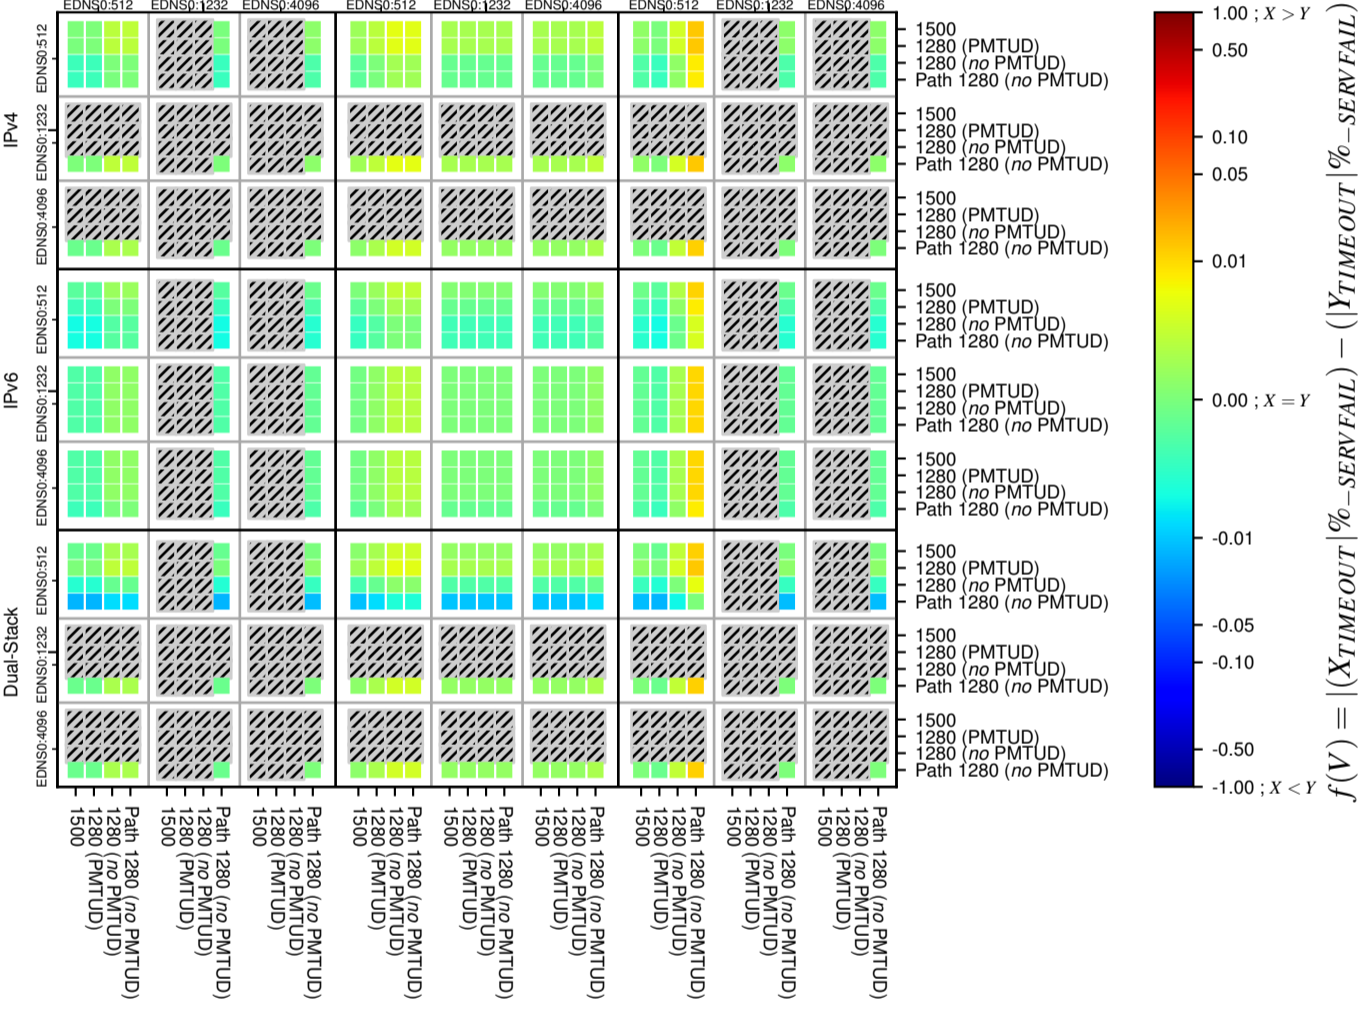

All Zones with DNSSEC for '.de'