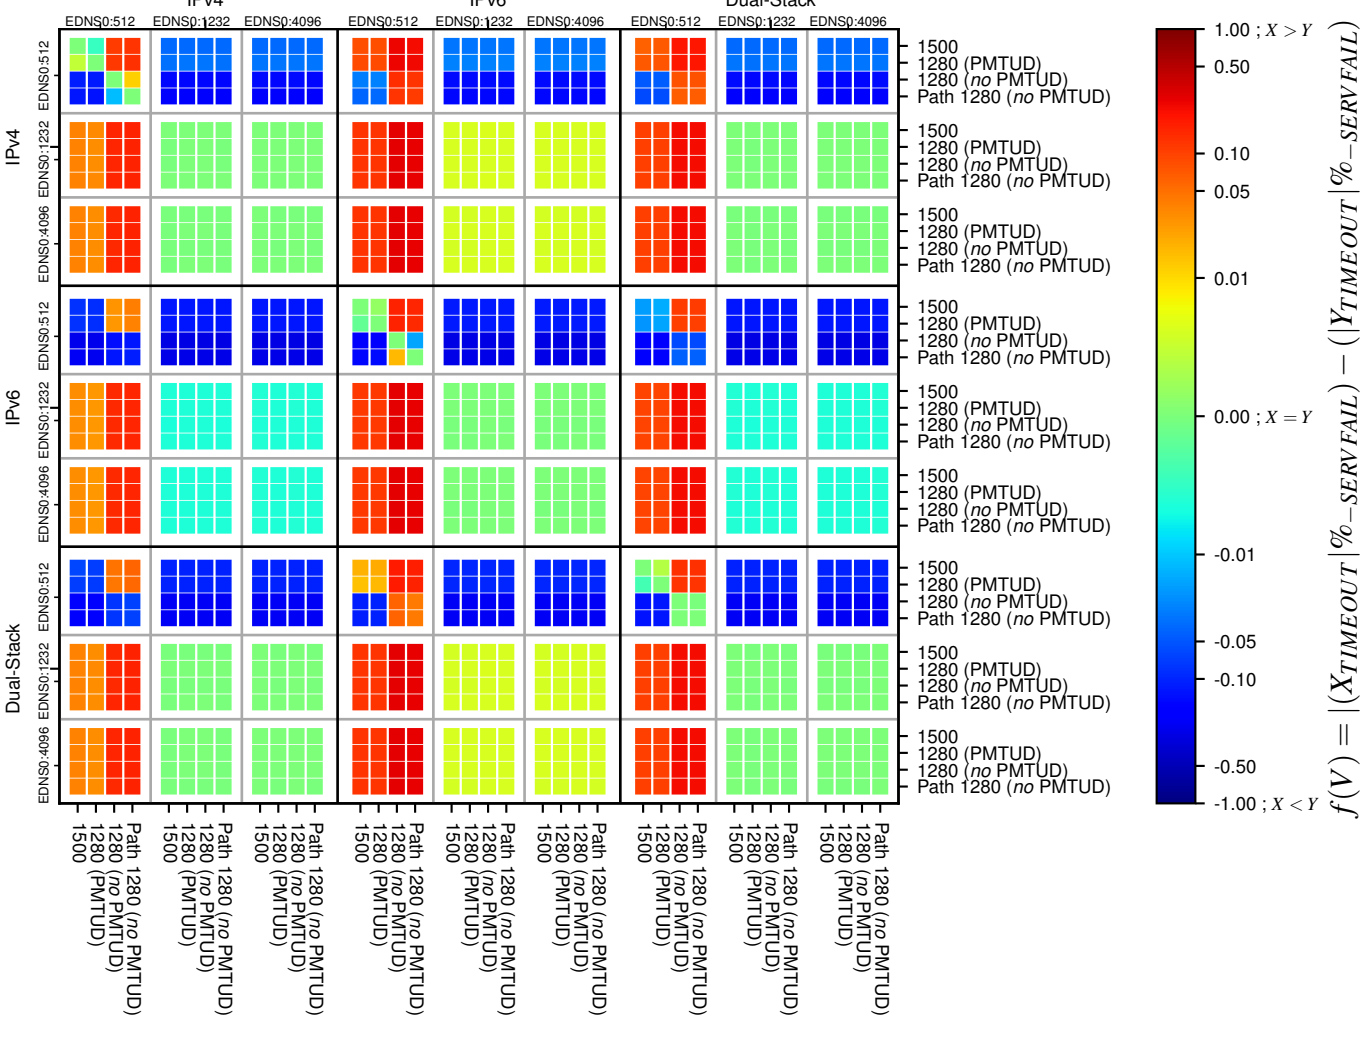

All Zones without DNSSEC for '.jp'

All Zones with DNSSEC for '.jp'

All Zones for '.jp'

$$f(V) = |(X_{TIMEOUT} | \% - SERVFAIL) - (Y_{TIMEOUT} | \% - SERVFAIL)|$$

$$f(V) = |(X_{TIMEOUT} | \% - SERVFAIL) - (Y_{TIMEOUT} | \% - SERVFAIL)|$$

$$f(V) = |(X_{TIMEOUT} | \% - SERVFAIL) - (Y_{TIMEOUT} | \% - SERVFAIL)|$$