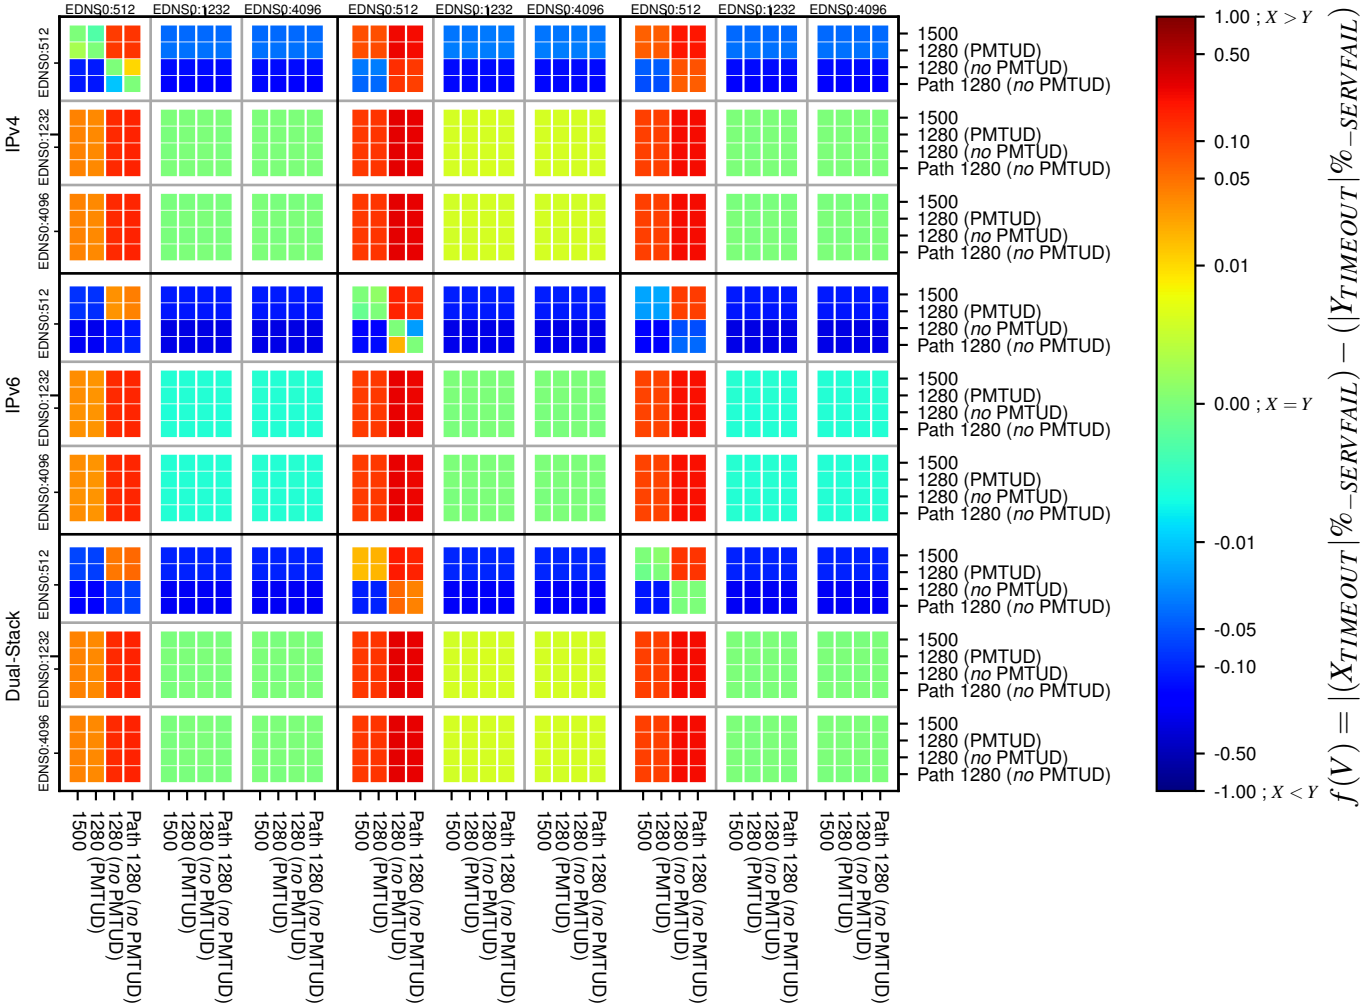

All Zones without DNSSEC for '.jp'

All Zones with DNSSEC for '.jp'

All Zones for '.jp'

$$f(V) = |(X_{TIMEOUT} | \% - SERVFAIL) - (Y_{TIMEOUT} | \% - SERVFAIL)|$$

$$f(V) = |(X_{TIMEOUT} | \% - SERVFAIL) - (Y_{TIMEOUT} | \% - SERVFAIL)|$$

$$f(V) = |(X_{TIMEOUT} | \% - SERVFAIL) - (Y_{TIMEOUT} | \% - SERVFAIL)|$$