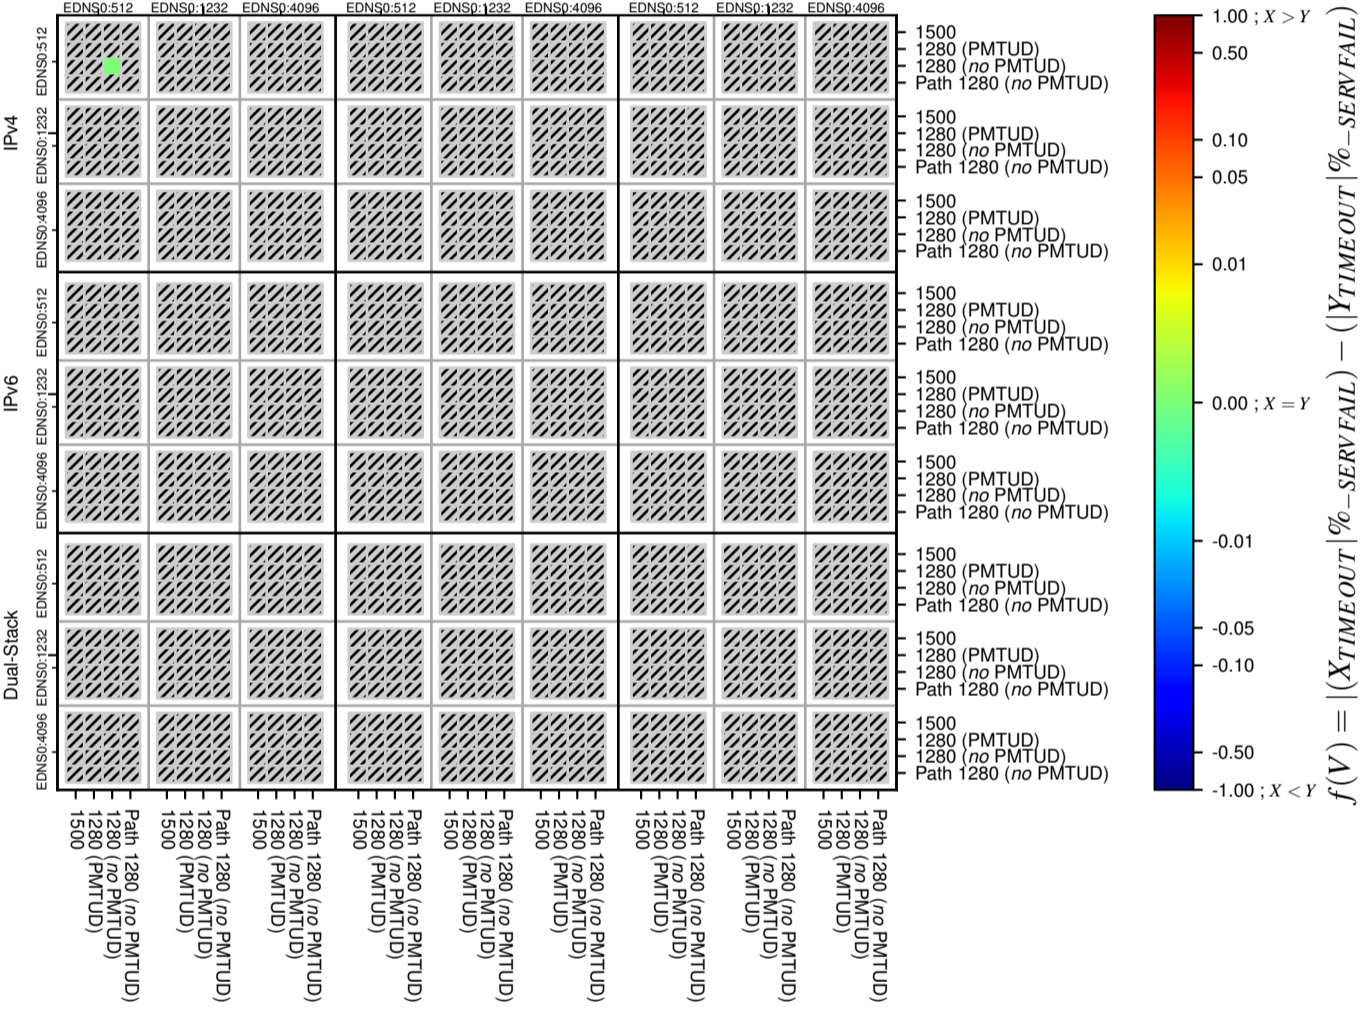

### All Zones for '.uk'

$$f(V) = |(X_{TIMEOUT} | \% - SERVFAIL) - (Y_{TIMEOUT} | \% - SERVFAIL)|$$

$$f(V) = |(X_{TIMEOUT} | \% - SERVFAIL) - (Y_{TIMEOUT} | \% - SERVFAIL)|$$

$$f(V) = |(X_{TIMEOUT} | \% - SERVFAIL) - (Y_{TIMEOUT} | \% - SERVFAIL)|$$