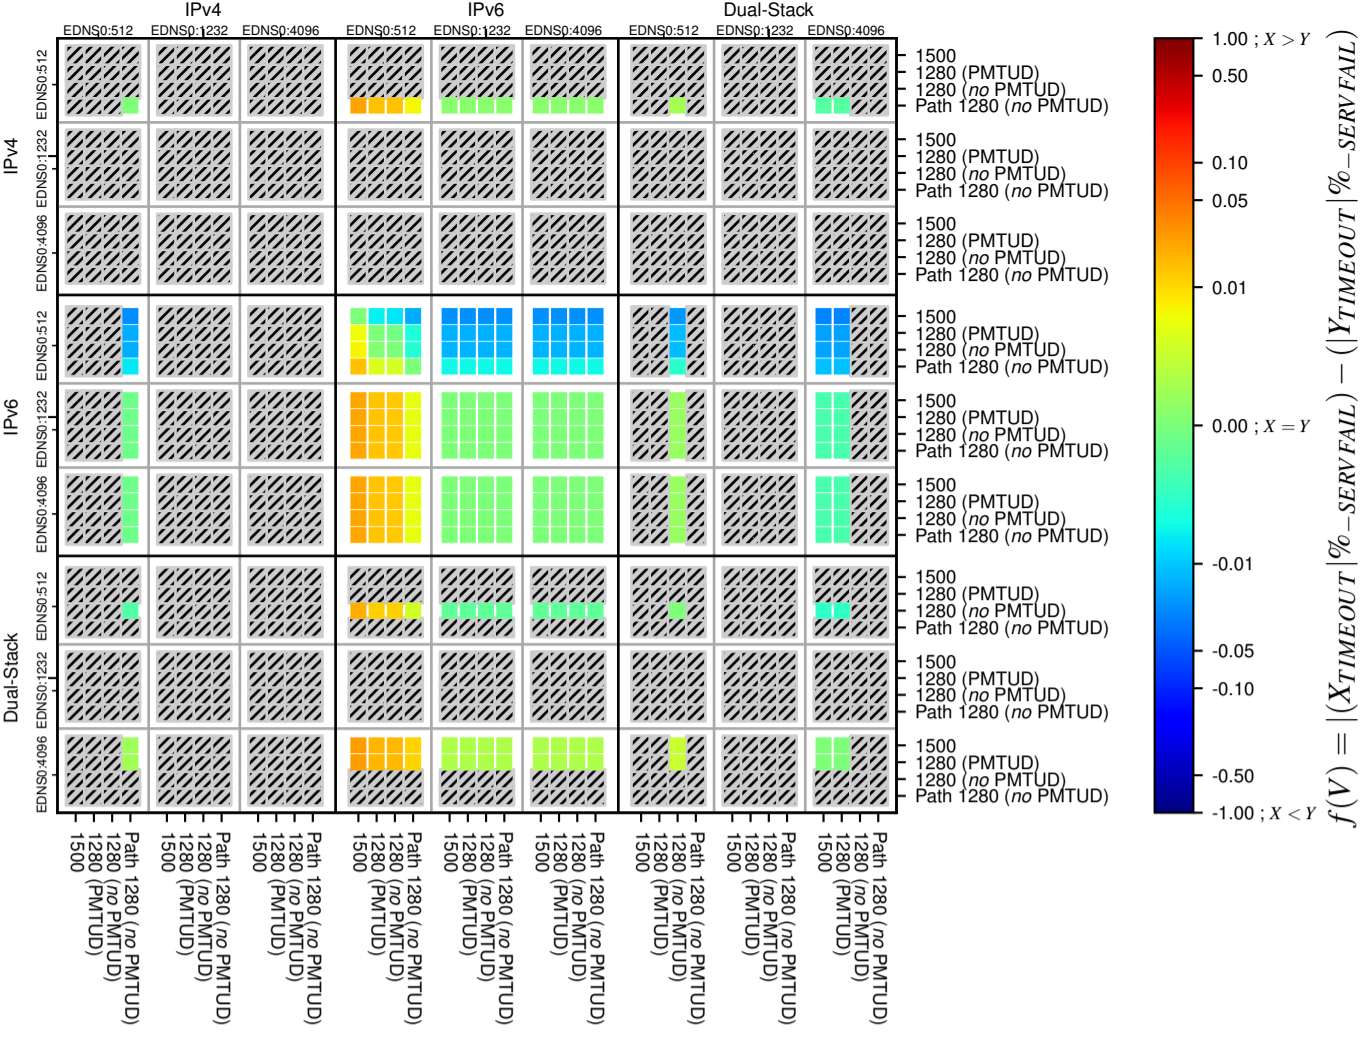

All Zones without DNSSEC for '.uk'