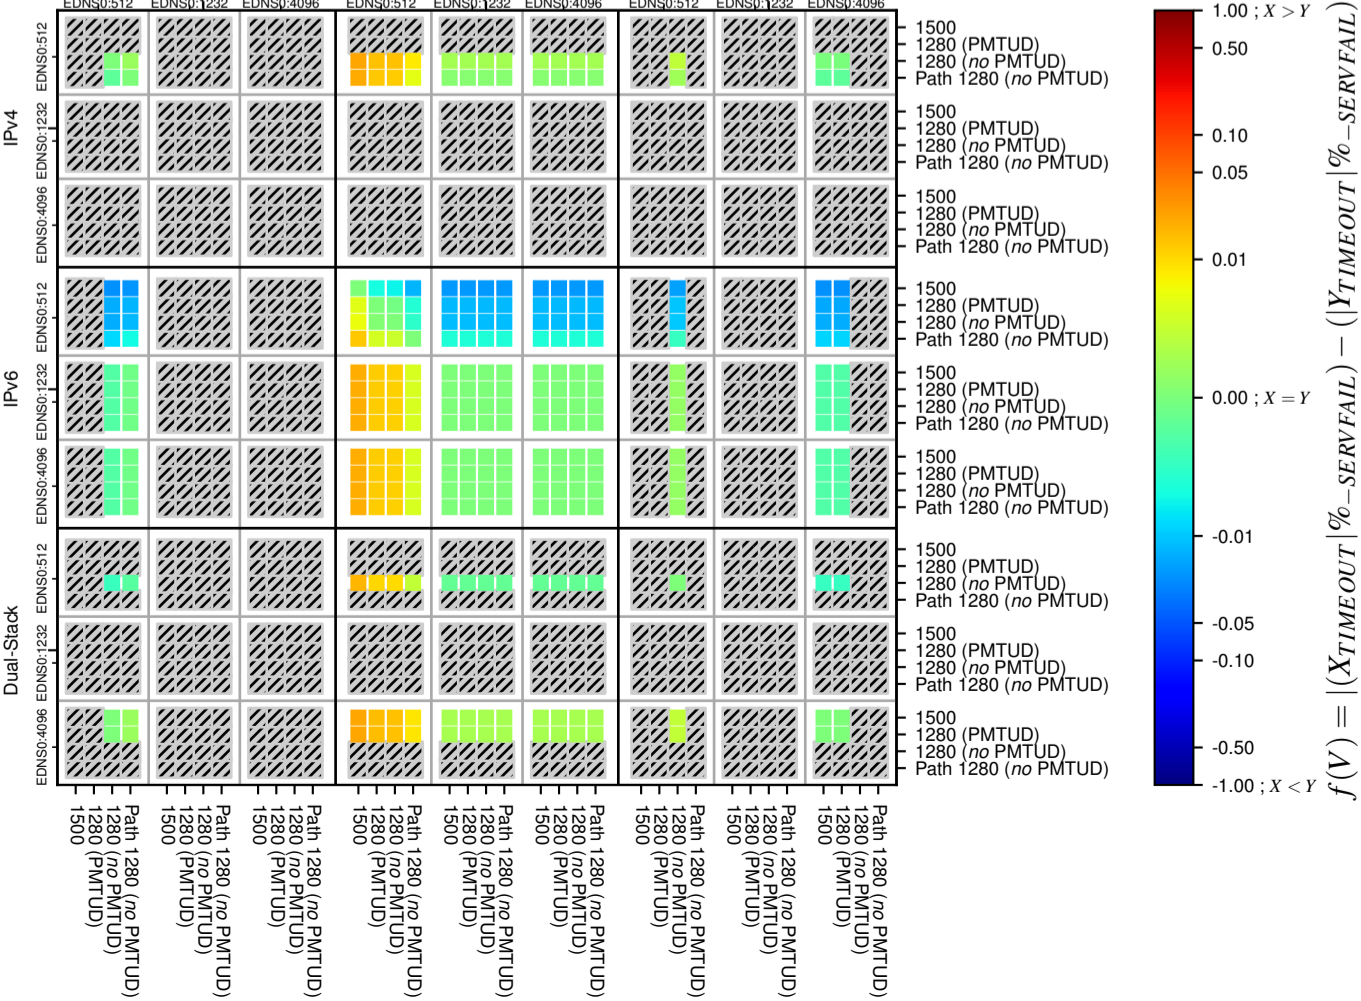

### All Zones without DNSSEC for '.uk'

### All Zones with DNSSEC for '.uk'

### All Zones for '.uk'

$$f(V) = |(X_{TIMEOUT} | \% - SERVFAIL) - (Y_{TIMEOUT} | \% - SERVFAIL)|$$

$$f(V) = |(X_{TIMEOUT} | \% - SERVFAIL) - (Y_{TIMEOUT} | \% - SERVFAIL)|$$

$$f(V) = |(X_{TIMEOUT} | \% - SERVFAIL) - (Y_{TIMEOUT} | \% - SERVFAIL)|$$