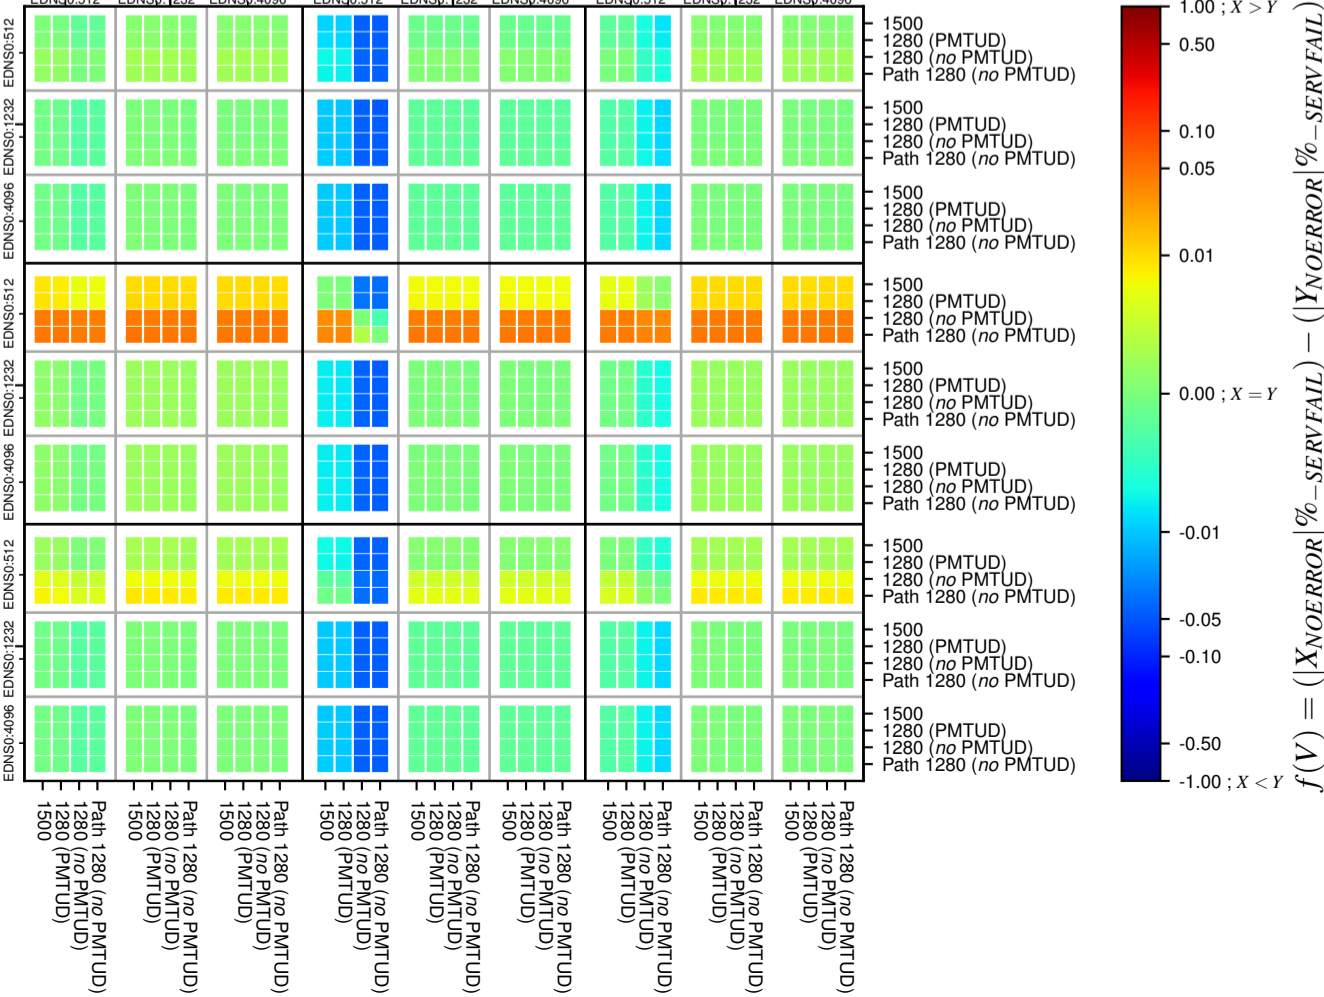

### All Zones without DNSSEC for '.com'

### All Zones for '.com'

$$f(V) = (|X_{NOERROR}| \% - SERVFAIL) - (|Y_{NOERROR}| \% - SERVFAIL)$$

$$f(V) = (|X_{NOERROR}| \% - SERVFAIL) - (|Y_{NOERROR}| \% - SERVFAIL)$$

$$f(V) = (|X_{NOERROR}| \% - SERVFAIL) - (|Y_{NOERROR}| \% - SERVFAIL)$$