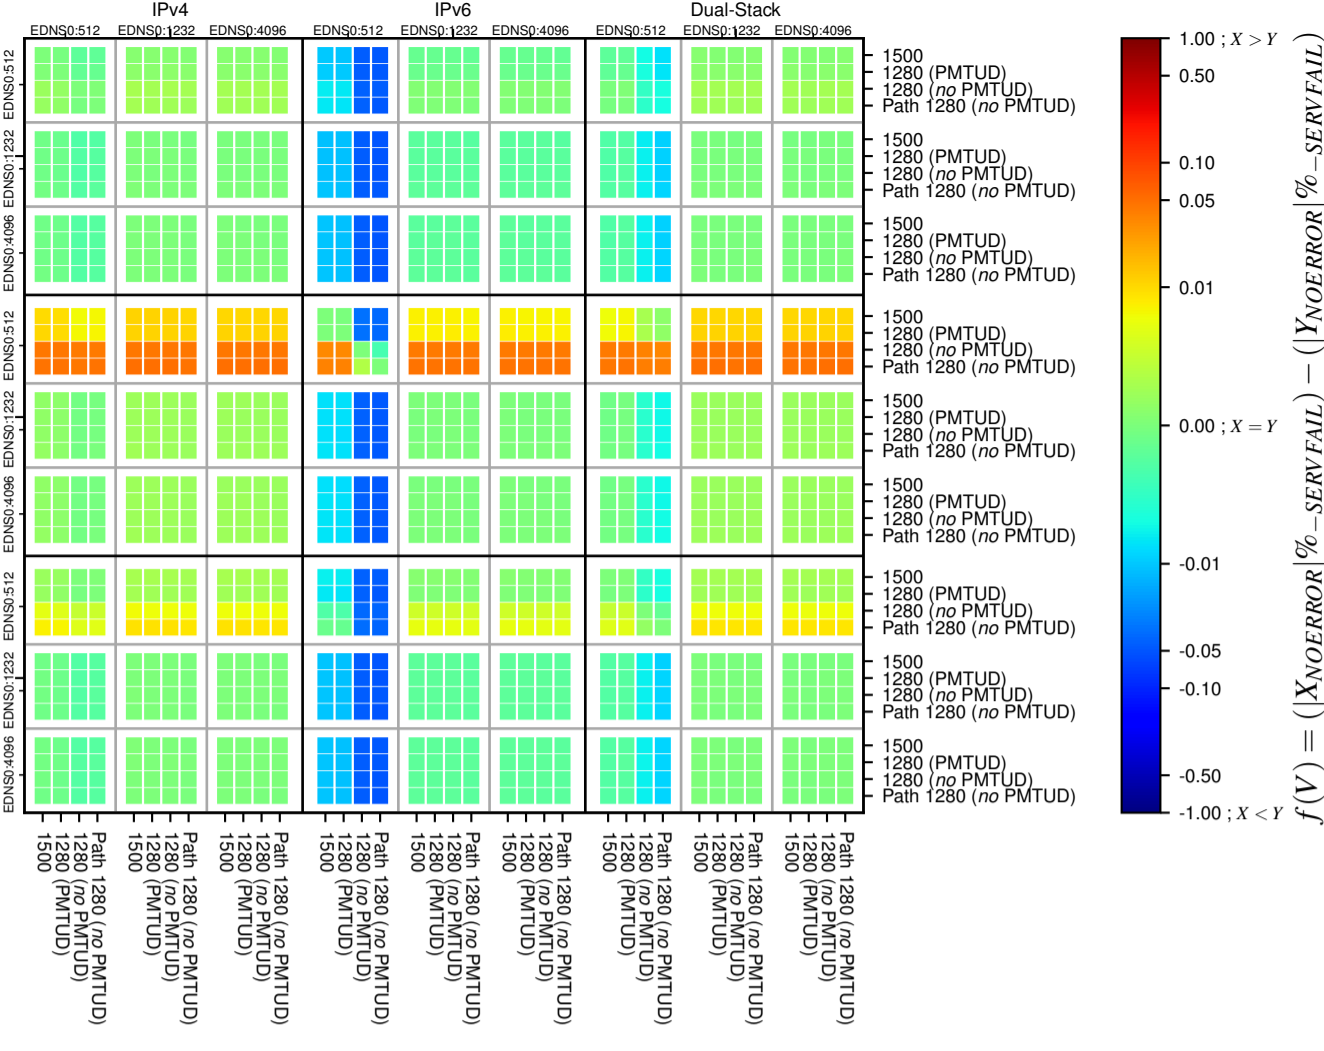

### All Zones without DNSSEC for '.com'

### All Zones for '.com'

$$f(V) = (|X_{NOERROR}| \% - SERVFAIL) - (|Y_{NOERROR}| \% - SERVFAIL)$$

$$f(V) = (|X_{NOERROR}| \% - SERVFAIL) - (|Y_{NOERROR}| \% - SERVFAIL)$$

$$f(V) = (|X_{NOERROR}| \% - SERVFAIL) - (|Y_{NOERROR}| \% - SERVFAIL)$$