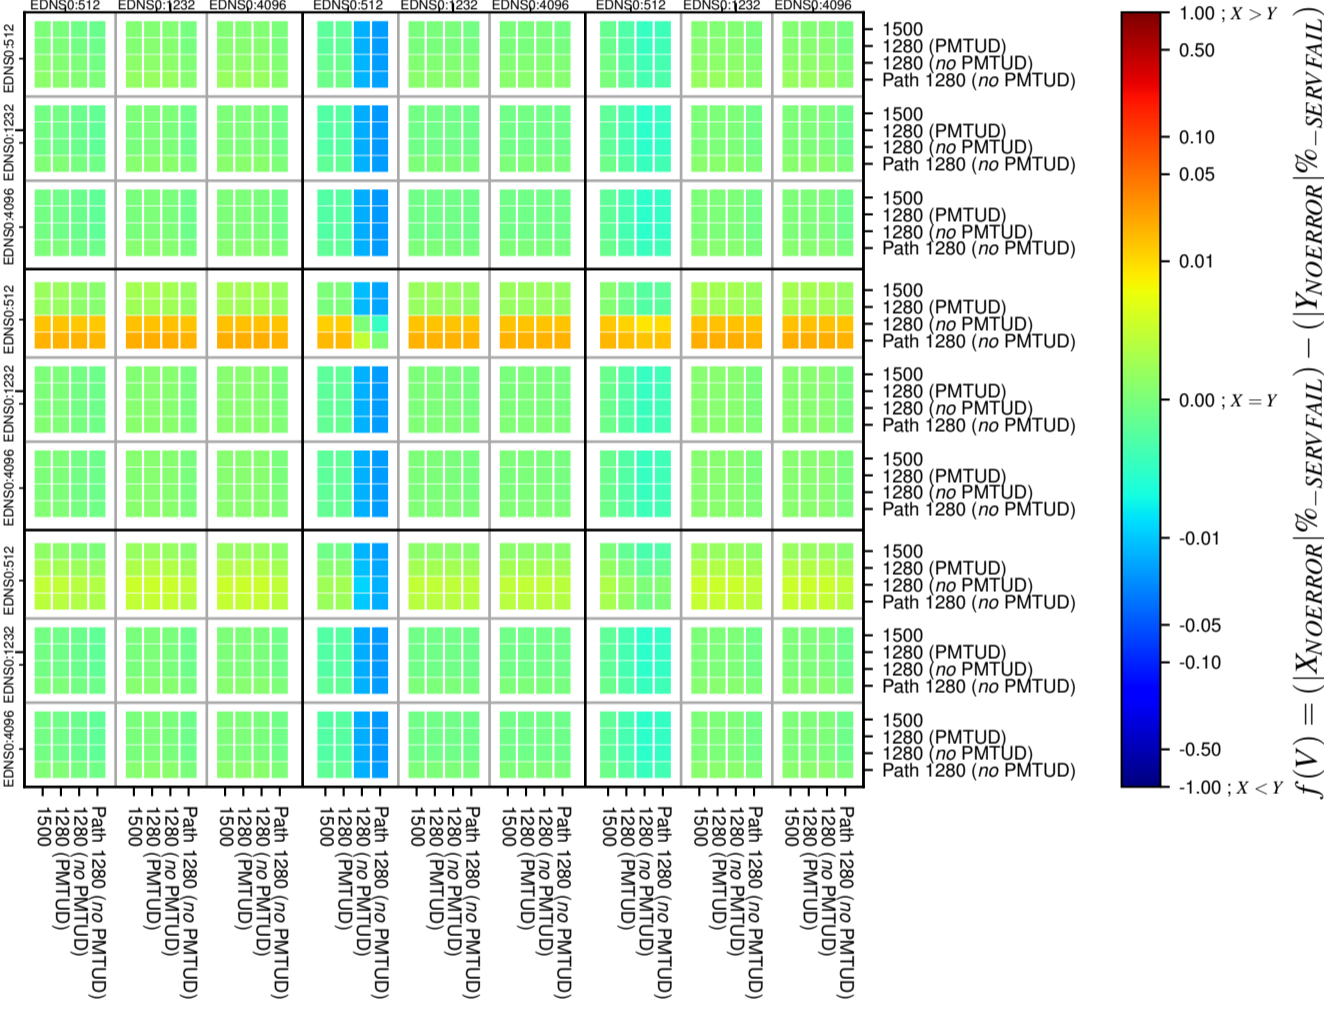

### All Zones without DNSSEC for '.com'

### All Zones for '.com'

$$f(V) = (|X_{NOERROR}| \% - SERVFAIL) - (|Y_{NOERROR}| \% - SERVFAIL)$$

$$f(V) = (|X_{NOERROR}| \% - SERVFAIL) - (|Y_{NOERROR}| \% - SERVFAIL)$$

$$f(V) = (|X_{NOERROR}| \% - SERVFAIL) - (|Y_{NOERROR}| \% - SERVFAIL)$$