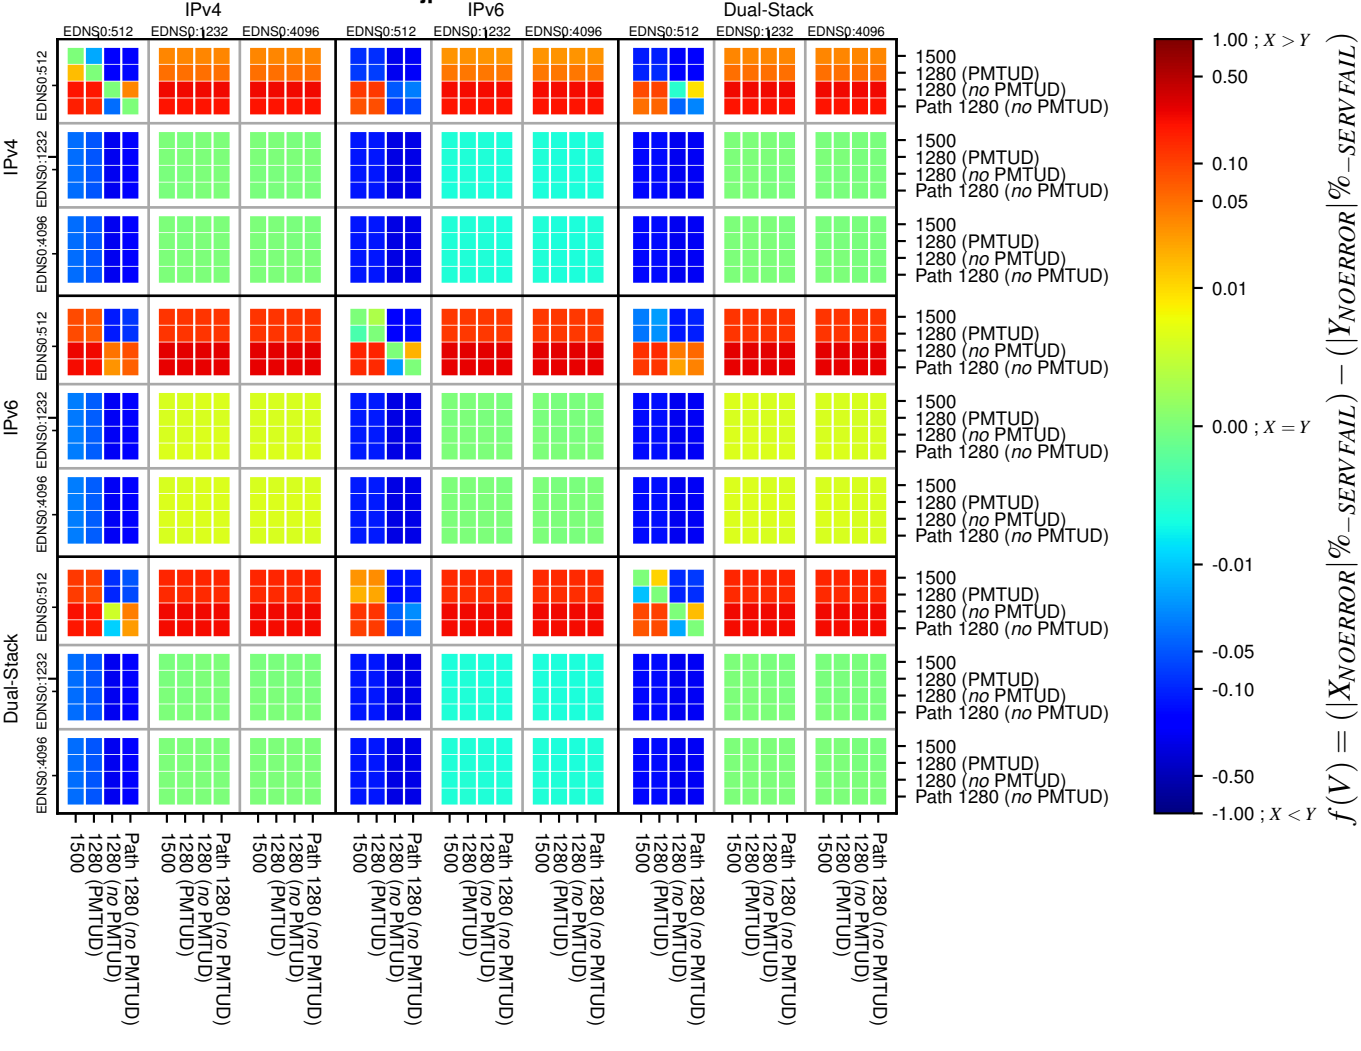

All Zones without DNSSEC for '.jp'

All Zones with DNSSEC for '.jp'

All Zones for '.jp'

$$f(V) = (|X_{NOERROR}| \% - SERVFAIL) - (|Y_{NOERROR}| \% - SERVFAIL)$$

$$f(V) = (|X_{NOERROR}| \% - SERVFAIL) - (|Y_{NOERROR}| \% - SERVFAIL)$$

$$f(V) = (|X_{NOERROR}| \% - SERVFAIL) - (|Y_{NOERROR}| \% - SERVFAIL)$$