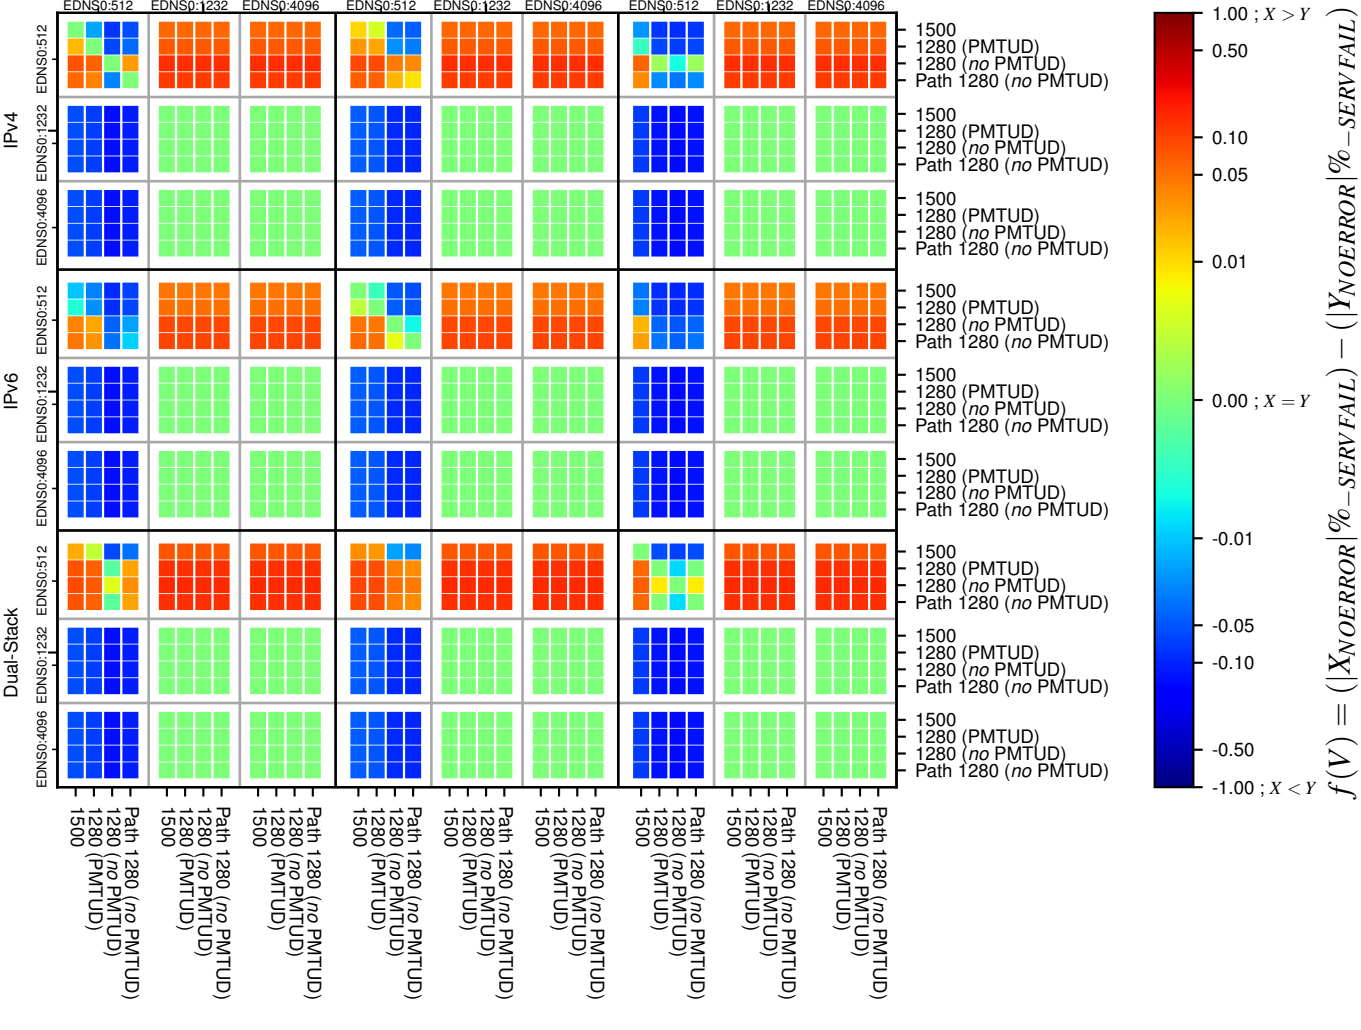

All Zones without DNSSEC for '.jp'

All Zones with DNSSEC for '.jp'

All Zones for '.jp'

$$f(V) = (|X_{NOERROR}| \% - SERVFAIL) - (|Y_{NOERROR}| \% - SERVFAIL)$$

$$f(V) = (|X_{NOERROR}| \% - SERVFAIL) - (|Y_{NOERROR}| \% - SERVFAIL)$$

$$f(V) = (|X_{NOERROR}| \% - SERVFAIL) - (|Y_{NOERROR}| \% - SERVFAIL)$$